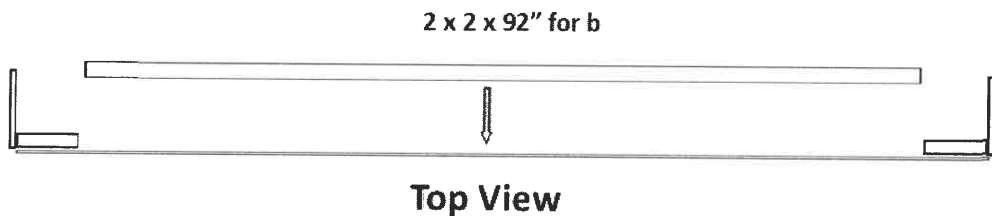

2 side panels each sign

Sign is made of Corrugated plastic, Coroplast 1/8 thick very light.

Site plan for La Habra Chamber of Commerce 'Citrus Fair' sign
321 E. La Habra Blvd