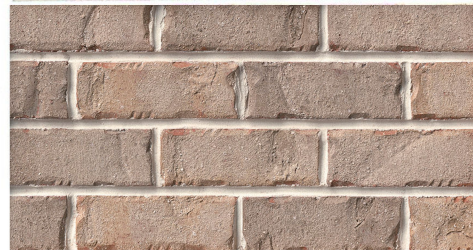

The Olson Company
City of La Habra
Color and Materials Palette
Scheme 1A
10/05/2021

Eagle flat, smooth roof

Fascia, headers, all wood like elements

Stucco over foam window
& door trim,
Man doors and utility doors

Stucco body

Boral/ Meridian "Laredo" brick

The Olson Company
City of La Habra
Color and Materials Palette
Scheme 2C
10/05/2021

Eagle flat, smooth roof

Fascia, headers, all wood like elements

Stucco over foam window
& door trim,
Man doors and utility doors