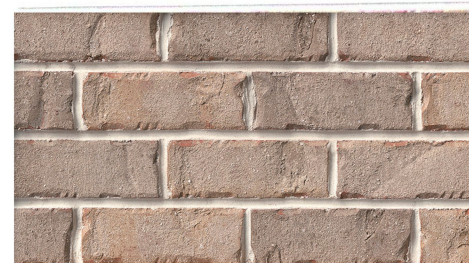

The Olson Company
City of La Habra
Color and Materials Palette
Scheme 1A
10/05/2021

Eagle flat, smooth roof

Fascia, headers, all wood like elements

Stucco over foam window
& door trim,
Man doors and utility doors

Stucco body

Boral/ Meridian "Laredo" brick

The Olson Company
City of La Habra
Color and Materials Palette
Scheme 1B
10/05/2021

Eagle flat, smooth roof

Fascia, headers, all wood like elements

Stucco body

Boral/ Meridian "Laredo" brick

Entry door #4

The Olson Company
City of La Habra
Color and Materials Palette
Scheme 1C
10/05/2021

Eagle flat, smooth roof

Fascia, headers, all wood like elements

Entry door #1

Entry door #2

Entry door #3

Entry door #4

Stucco body

Boral/ Meridian "Laredo" brick

The Olson Company
City of La Habra
Color and Materials Palette
Scheme 2A
10/05/2021

Eagle flat, smooth roof

Fascia, headers, all wood like elements

Stucco over foam window
& door trim,
Man doors and utility doors