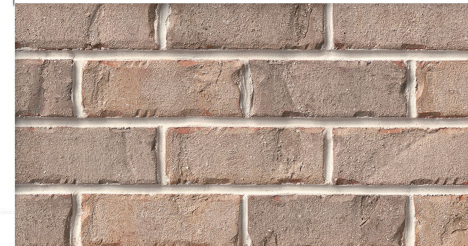

The Olson Company
City of La Habra
Color and Materials Palette
Scheme 1A
10/05/2021

Eagle flat, smooth roof

Fascia, headers, all wood like elements

Stucco over foam window
& door trim,
Man doors and utility doors

Stucco body

Boral/ Meridian "Laredo" brick

The Olson Company
City of La Habra
Color and Materials Palette
Scheme 2A
10/05/2021

Eagle flat, smooth roof

Fascia, headers, all wood like elements

Stucco over foam window
& door trim,
Man doors and utility doors

Garage doors

French doors

Shutters

Decorative Iron

Entry door #1

Entry door #2

Entry door #3

Entry door #4

Stucco body

Boral/ Meridian "Laredo" brick

The Olson Company
City of La Habra
Color and Materials Palette
Scheme 2B
10/05/2021

Eagle flat, smooth roof

Fascia, headers, all wood like elements

Stucco over foam window
& door trim,
Man doors and utility doors