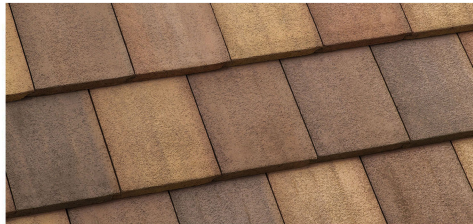

The Olson Company
City of La Habra
Color and Materials Palette
Scheme 1A
10/05/2021

Eagle flat, smooth roof

Fascia, headers, all wood like elements

Stucco over foam window
& door trim,
Man doors and utility doors

Stucco body

Boral/ Meridian "Laredo" brick

The Olson Company
City of La Habra
Color and Materials Palette
Scheme 2A
10/05/2021

Eagle flat, smooth roof

Fascia, headers, all wood like elements

Stucco over foam window
& door trim,
Man doors and utility doors

Garage doors

French doors

Shutters

Decorative Iron

Entry door #1

Entry door #2

Entry door #3

Entry door #4

Stucco body

Boral/ Meridian "Laredo" brick

The Olson Company
City of La Habra
Color and Materials Palette
Scheme 2B
10/05/2021

Eagle flat, smooth roof

Fascia, headers, all wood like elements

Stucco over foam window
& door trim,
Man doors and utility doors