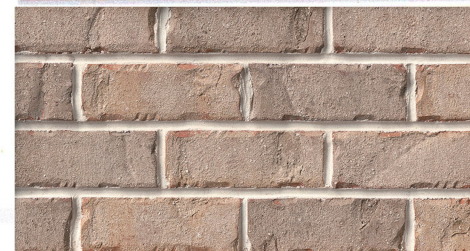

The Olson Company
City of La Habra
Color and Materials Palette
Scheme 1A
10/05/2021

Eagle flat, smooth roof

Fascia, headers, all wood like elements

Stucco over foam window
& door trim,
Man doors and utility doors

Garage doors

French doors

Shutters

Decorative Iron

Stucco body

Boral/ Meridian "Laredo" brick

Entry door #1

Entry door #2