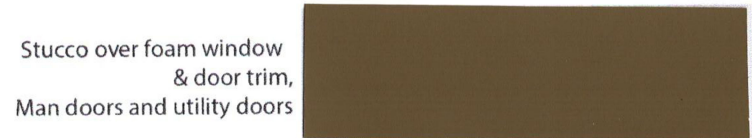

Entry door #4

The Olson Company
City of La Habra
Color and Materials Palette
Scheme 1C
10/05/2021

Eagle flat, smooth roof

Fascia, headers, all wood like elements

Entry door #1

Entry door #2

Entry door #3

Entry door #4

Stucco body

Boral/ Meridian "Laredo" brick

The Olson Company
City of La Habra
Color and Materials Palette
Scheme 2A
10/05/2021

Eagle flat, smooth roof

Fascia, headers, all wood like elements

Stucco over foam window
& door trim,
Man doors and utility doors