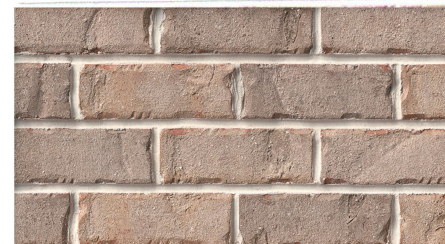

The Olson Company
City of La Habra
Color and Materials Palette
Scheme 1A
10/05/2021

Eagle flat, smooth roof

Fascia, headers, all wood like elements

Stucco over foam window
& door trim,
Man doors and utility doors

Garage doors

French doors

Shutters

Decorative Iron

Entry door #1

Entry door #2

Entry door #3

Entry door #4

Stucco body

Boral/ Meridian "Laredo" brick

The Olson Company
City of La Habra
Color and Materials Palette
Scheme 1B
10/05/2021

Eagle flat, smooth roof

Fascia, headers, all wood like elements

Stucco body

Boral/ Meridian "Laredo" brick