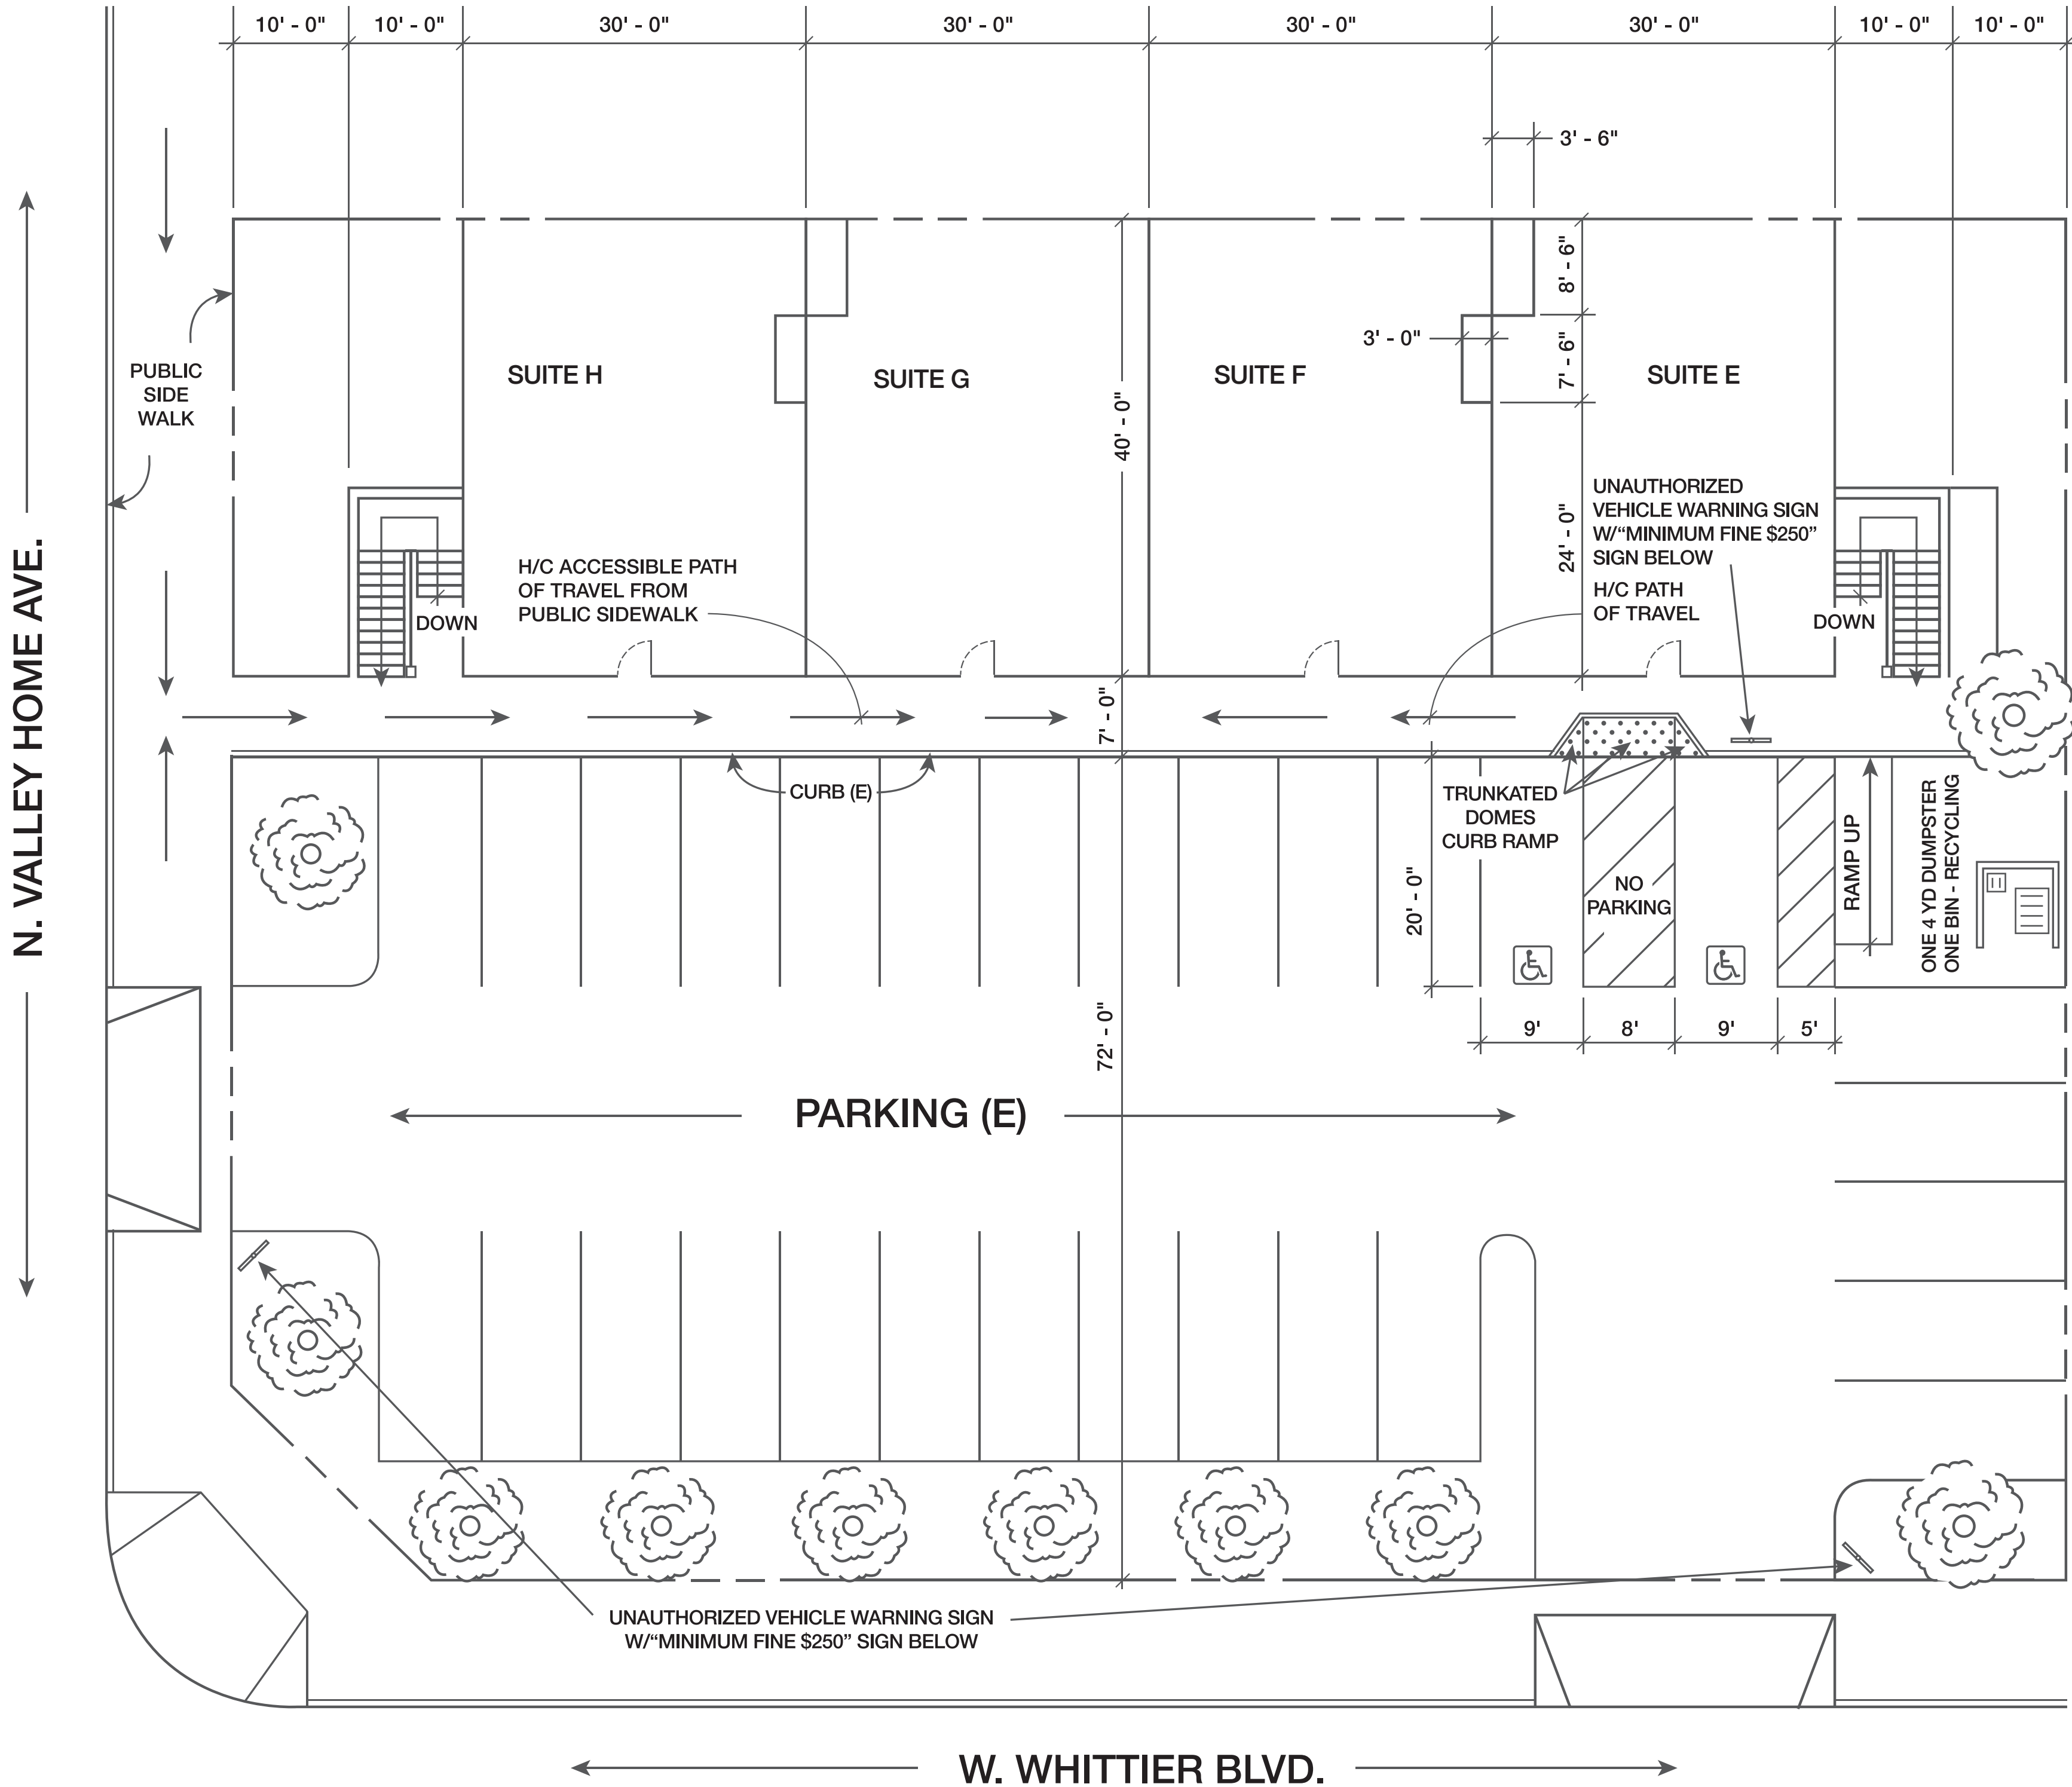

<h1>SITE PLAN</h1>		
Location: 2661 W. Whittier Blvd., Suite B La Habra CA 90631		FIRST FLOOR
		Client: My Trainer Fitness Gym
Date: 08.19.2022 Scale: 1" = 10'-0" Drawn: Marin Job: Sheet: 1 of 2		
 DUELING MIND STUDIO, INC. 360 E. 1st Street #902, North Tustin, CA 92780 714.975.1671 - www.duelingmind-studio.com		

N. VALLEY HOME AVE.

W. WHITTIER BLVD.

<h1>SITE PLAN</h1>		
<p>Location: 2661 W. Whittier Blvd., Suite B La Habra CA 90631</p>		SECOND FLOOR
		Client: My Trainer Fitness Gym
<p>Date: 08.19.2022 Scale: 1" = 10' - 0" Drawn: Marin Job: Sheet: 2 of 2</p>		
 DUELING MIND STUDIO, INC. 360 E. 1st Street #902, North Tustin, CA 92780 714.975.1671 - www.duelingmind-studio.com		