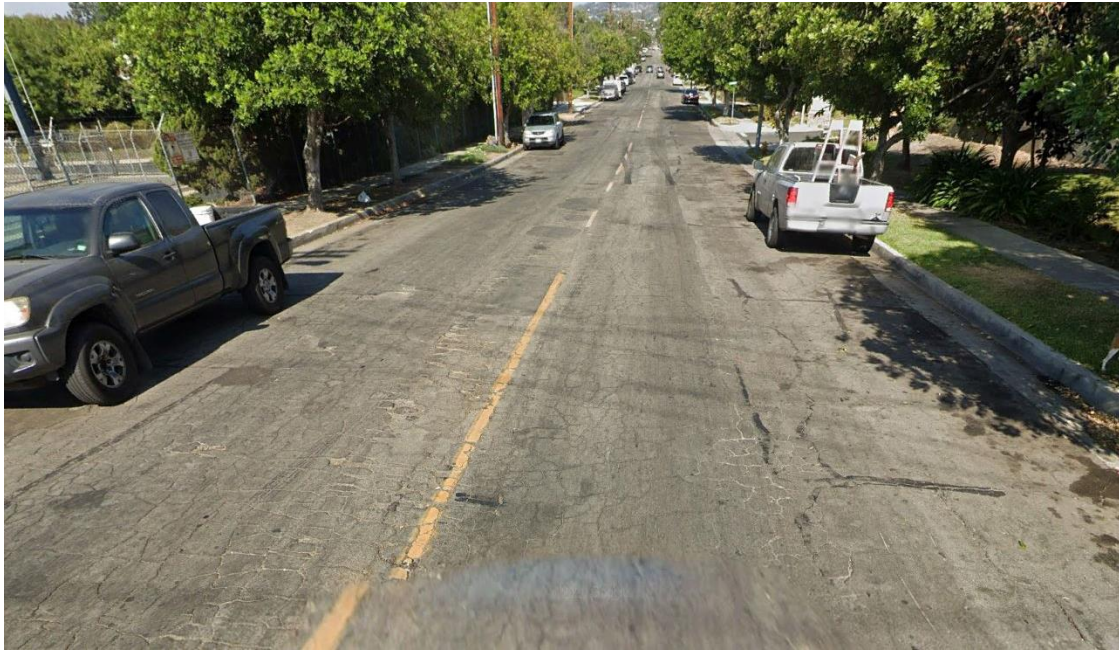

MONTE VISTA STREET REHABILITATION – LAMBERT ROAD TO LA HABRA BOULEVARD

CITY PROJECT 2-R-22

BEFORE AND AFTER PHOTOS

BEFORE:

AFTER:

BEFORE:

AFTER:

BEFORE: