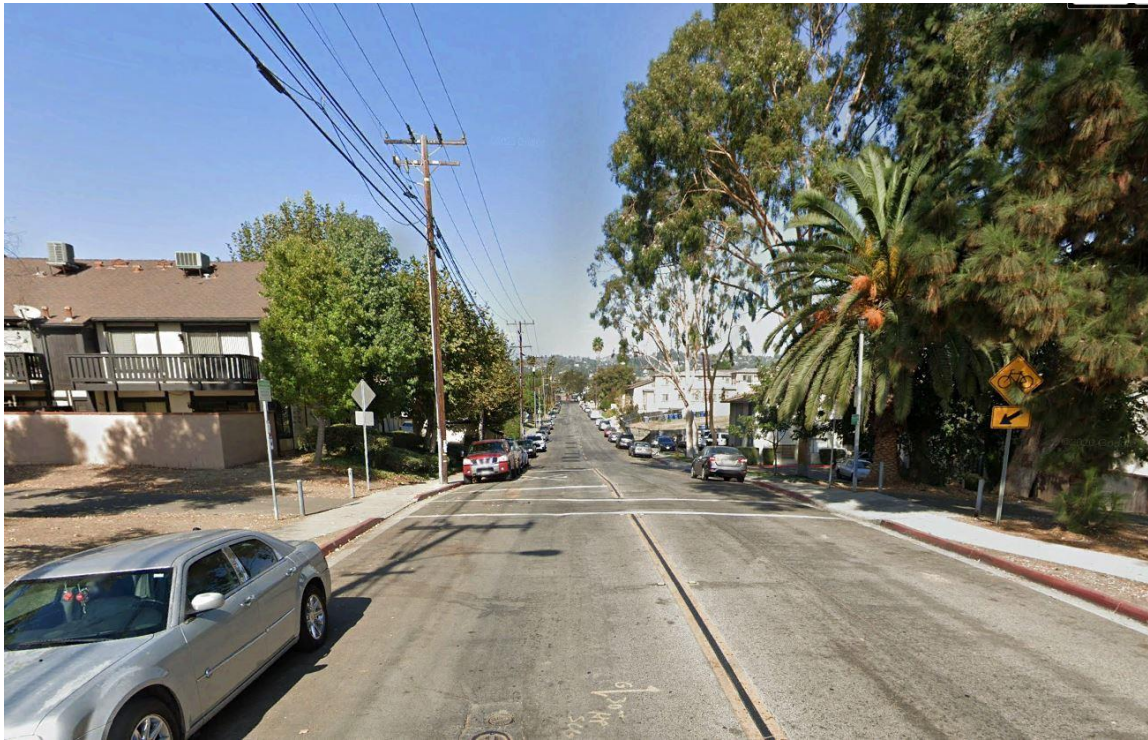

AFTER:

BEFORE: