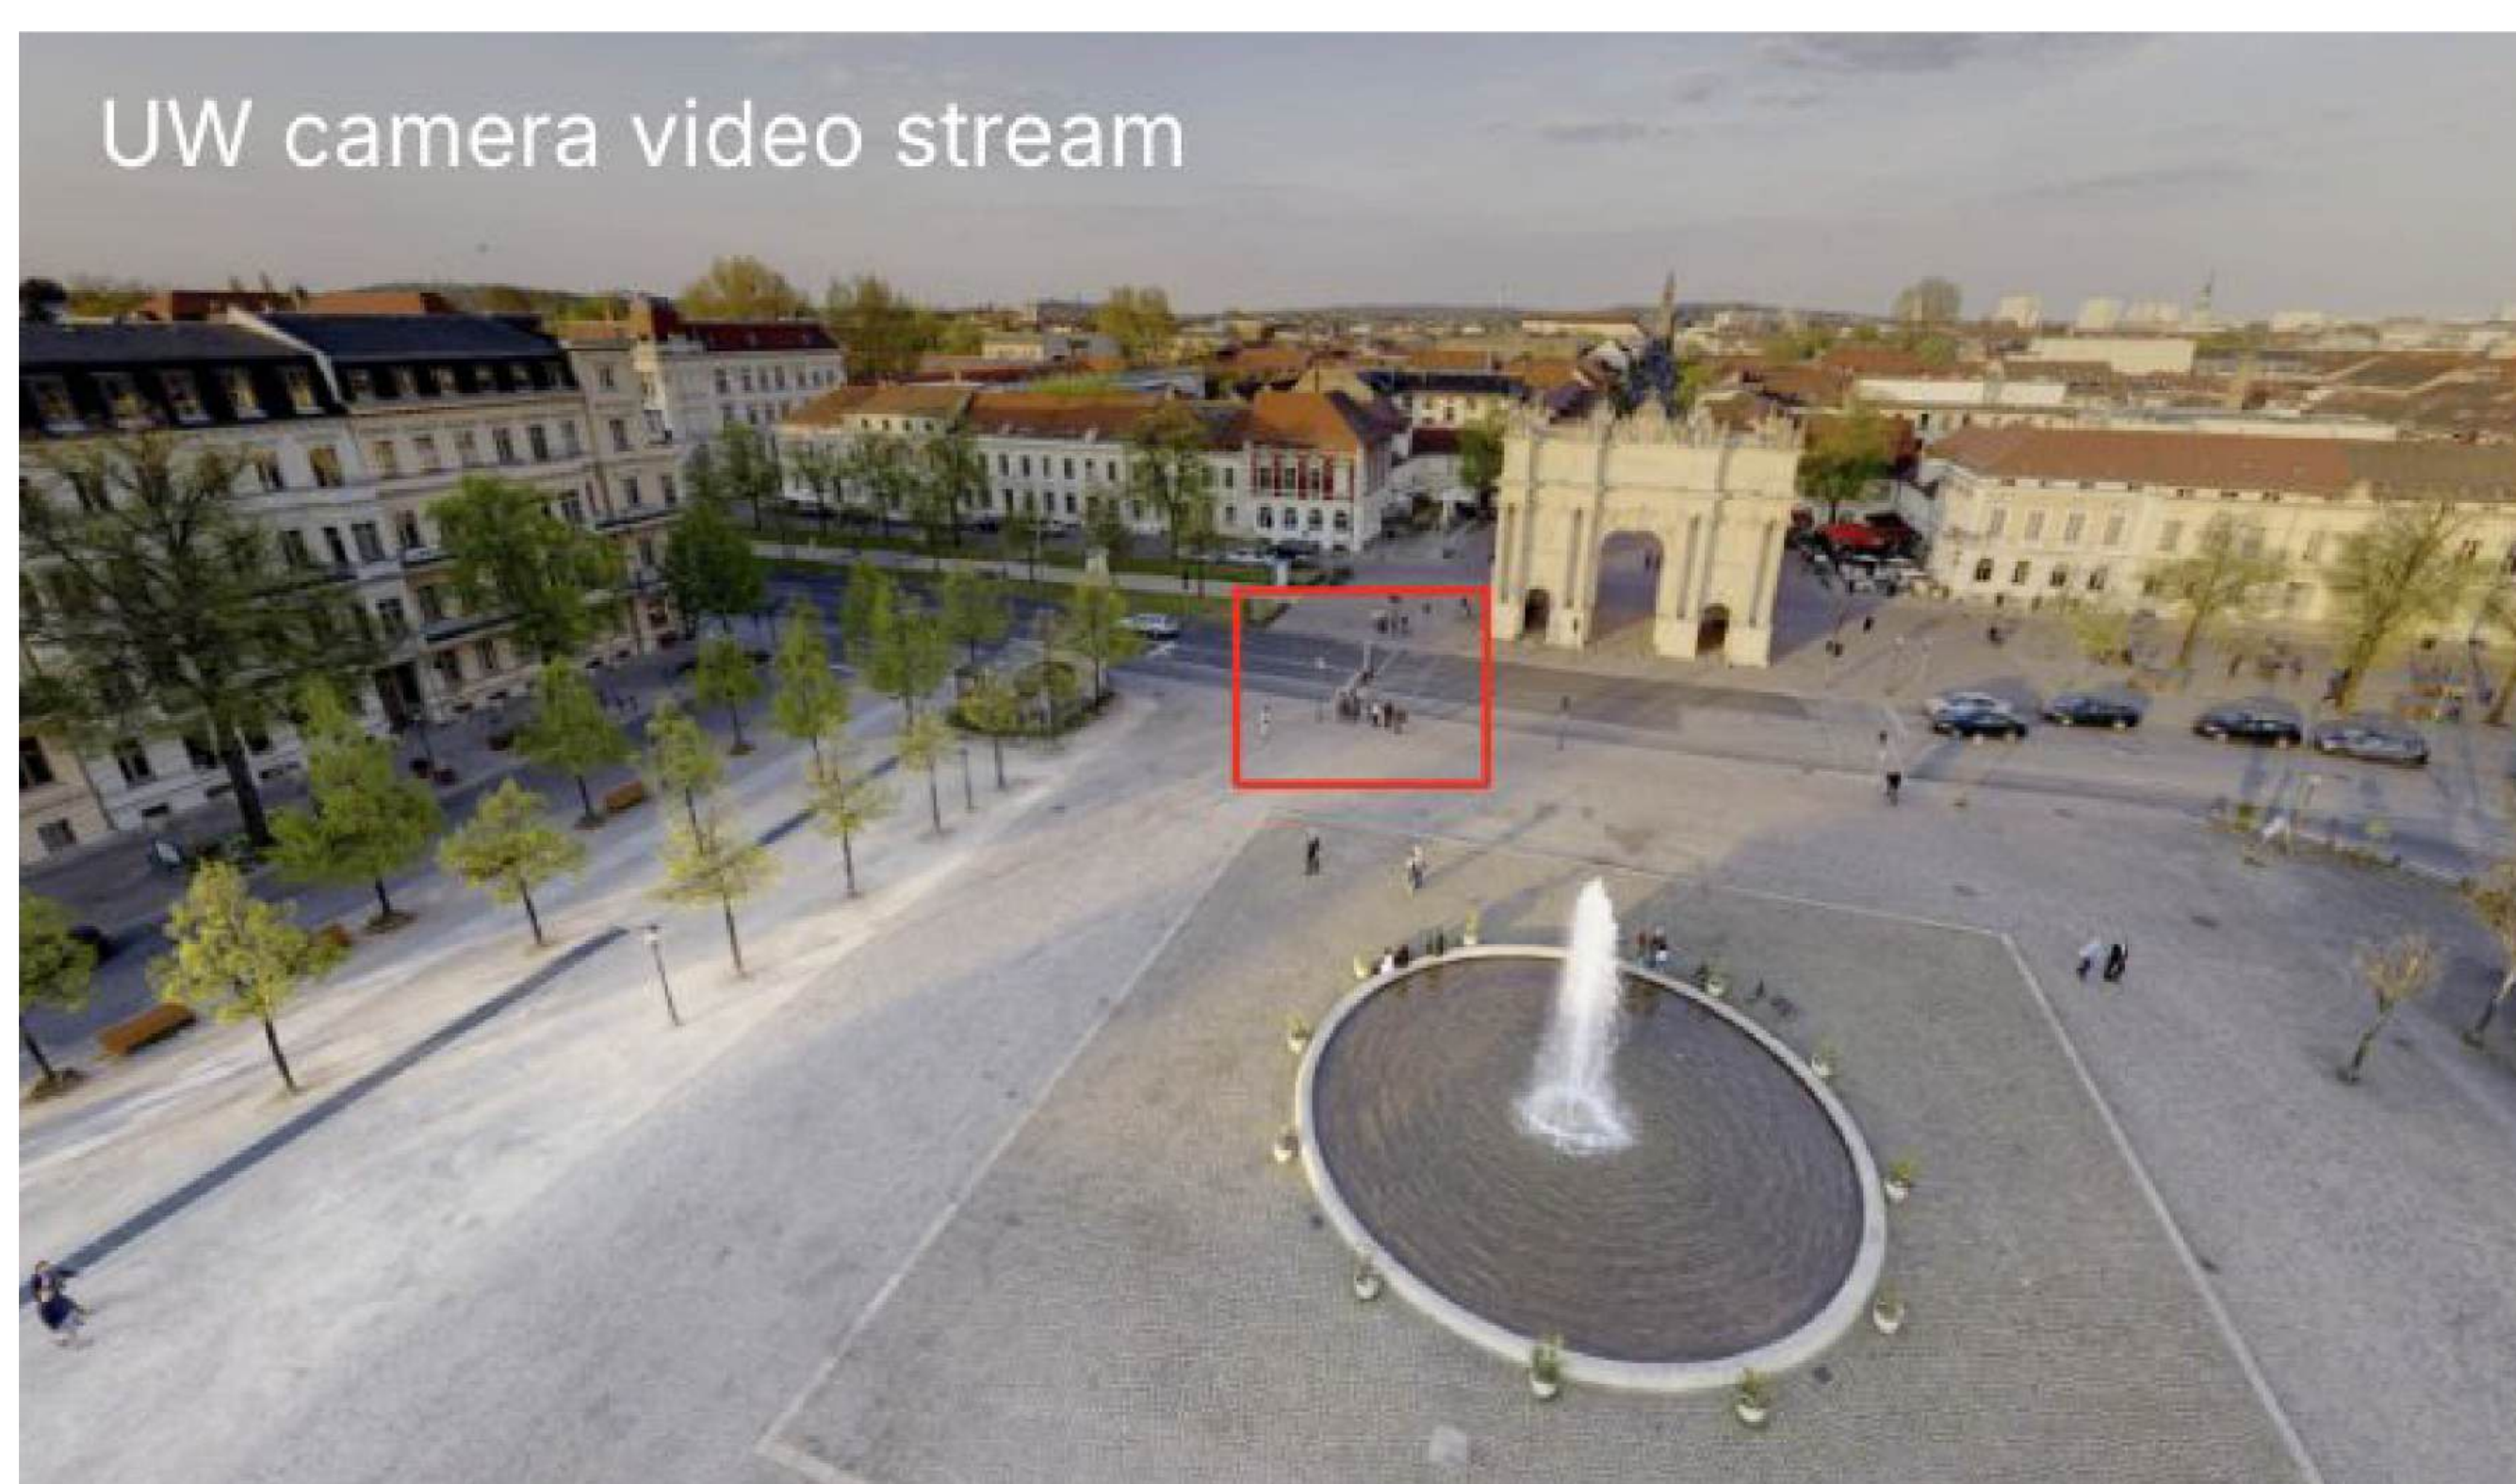

flock safety

Solar-Powered Condor PTZ

People Detection
Activity in Parking Lot
After Hours

Infrastructure-Free Video, Ready for Any Location

Improved situational awareness with ultra wide (90 deg) FOV view with frame indicating zoomed in area

Zoomed in view (5 deg FOV zoom)

NO POWER? NO PROBLEM.

The Condor PTZ is solar-powered and LTE-enabled, so you can place it where it counts—no cables, no hassle.

DUAL LENSES FOR FULL COVERAGE

Get the full picture in one go, capturing both the broad view and the critical close-ups for simultaneous viewing.

Why Go with the Condor PTZ?

FLEXIBLE PLACEMENT ANYWHERE, ANYTIME

The Condor PTZ eliminates power constraints. Install it wherever you need visibility, from active patrol zones to harder-to-reach locations.