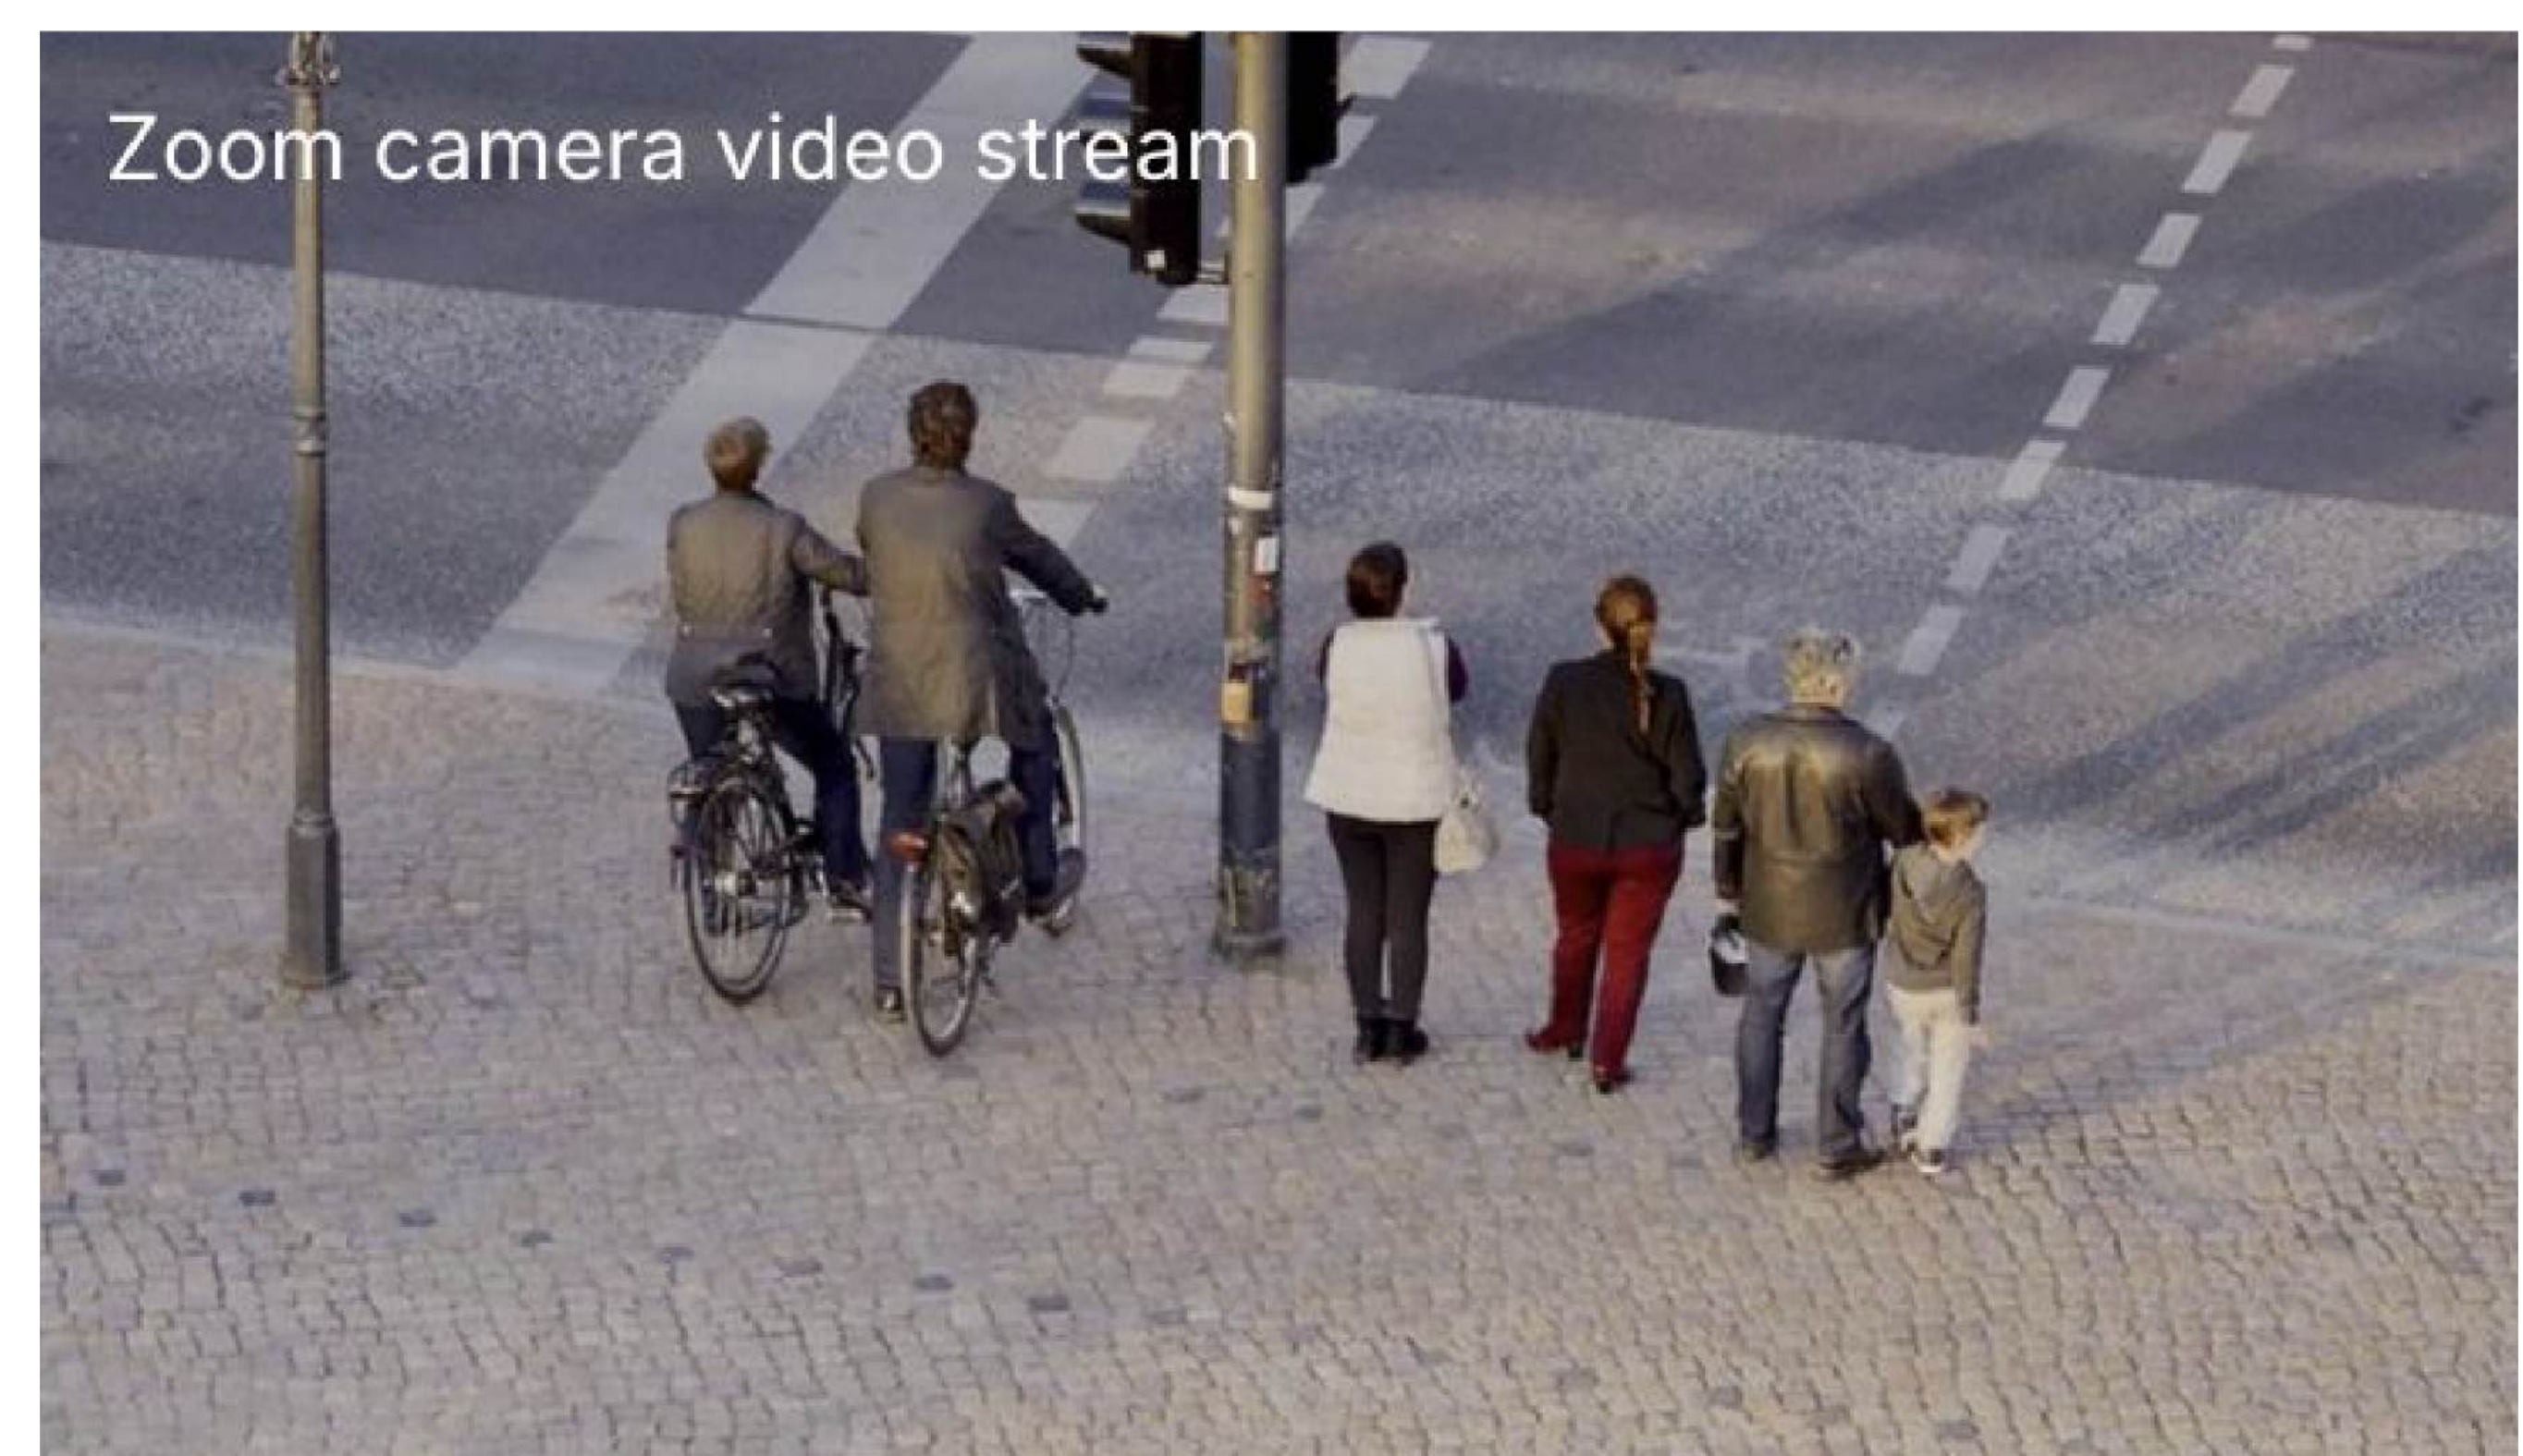

flock safety

Solar-Powered Condor PTZ

People Detection
Activity in Parking Lot
After Hours

Infrastructure-Free Video, Ready for Any Location

Improved situational awareness with ultra wide (90 deg) FOV view with frame indicating zoomed in area

Zoomed in view (5 deg FOV zoom)

NO POWER? NO PROBLEM.

The Condor PTZ is solar-powered and LTE-enabled, so you can place it where it counts—no cables, no hassle.

DUAL LENSES FOR FULL COVERAGE

Get the full picture in one go, capturing both the broad view and the critical close-ups for simultaneous viewing.

Why Go with the Condor PTZ?

FLEXIBLE PLACEMENT ANYWHERE, ANYTIME

The Condor PTZ eliminates power constraints. Install it wherever you need visibility, from active patrol zones to harder-to-reach locations.