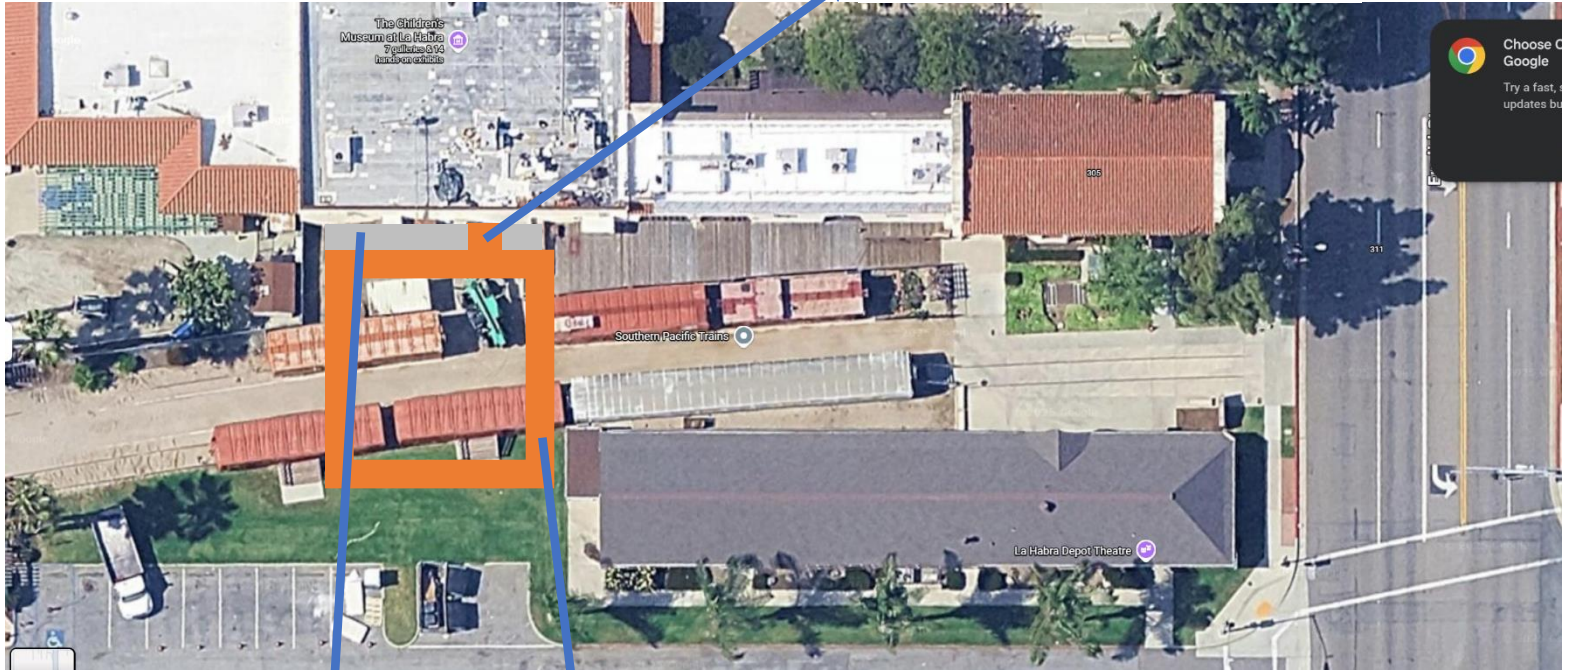

PORTOLA PARK
Immersion Theater
Proposed Addition Location

Covered corridor to existing building

Enhanced Emergency
Exit pathway from
existing building

Outline of
Proposed building