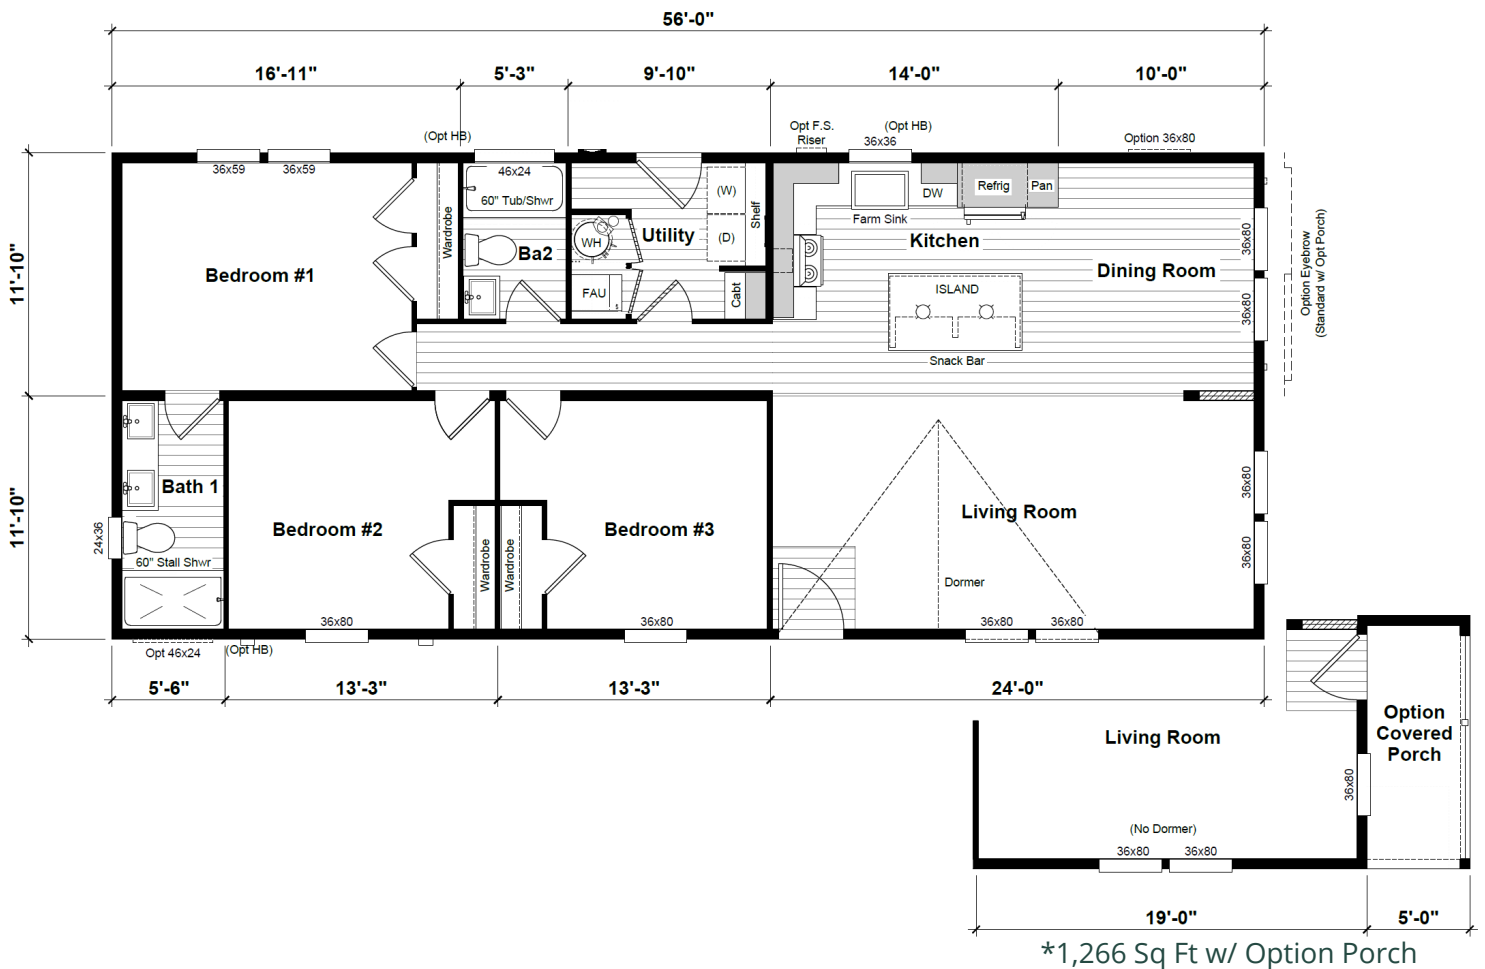

HARMONY

Triumph

HR-2456-3A | *1,325 Sq Ft | 3 Bed | 2 Bath

eBuilt. Ask me about Zero Energy Ready™ Homes

Scan to learn more about eBuilt™

Contact your local Harmony retailer:

The home series, floor plans, photos, renderings, specifications, features, pricing, materials and availability shown will vary by retailer and state, and are subject to change without notice.