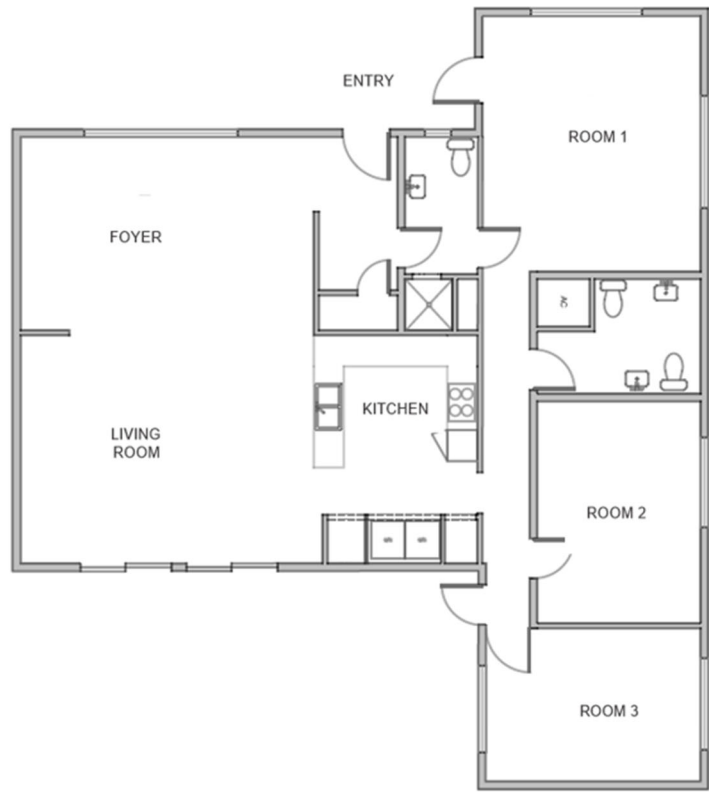

2100 E Lambert Rd, La Habra, CA 90631
CUP | FLOOR PLAN

EXISTING

PROPOSED