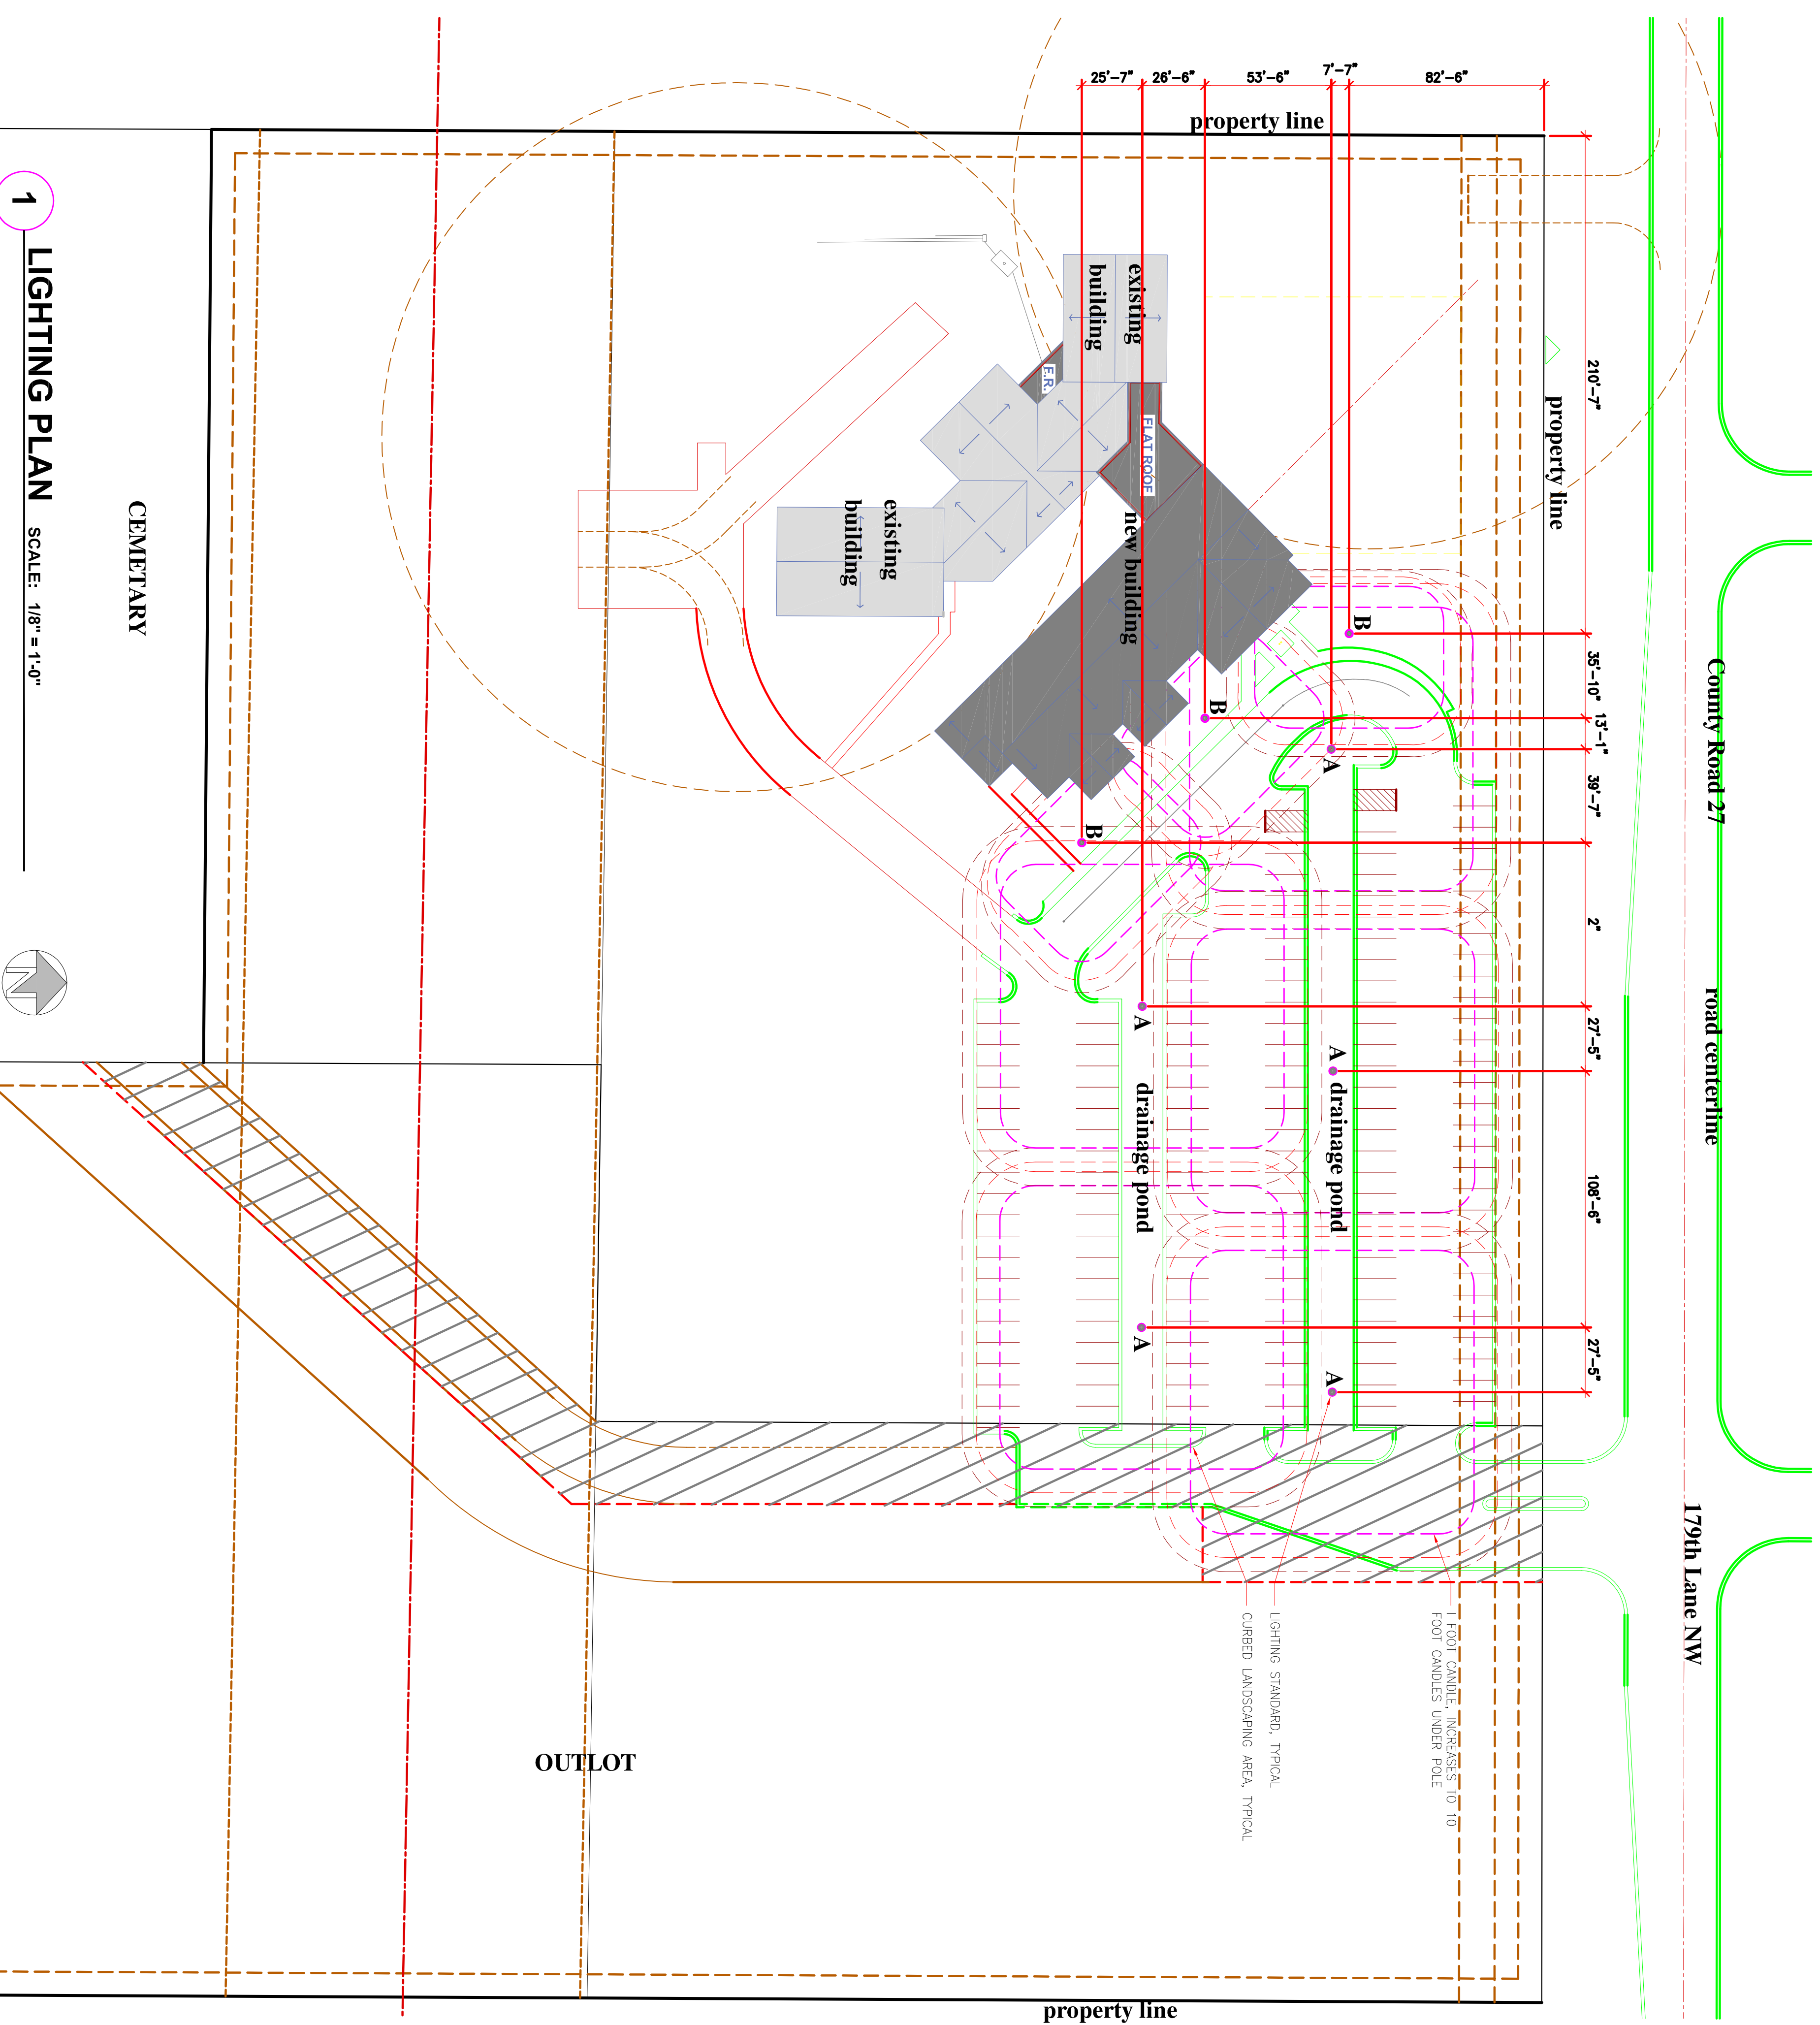

AERODOME QUADRATE TYPE V AVS
SERIES, 400 WATT METAL HALIDE
BY RUUD LIGHTING

LIGHTING STANDARD

FIXTURE STYLES

from: RUUD LIGHTING, INC.

- FIXTURE A:**
- Aerodome Quadrate Type V
 - 20" square fixture
 - 4" square pole, 25' tall
 - 70 deg. cut-off
 - 400 watt metal halide light source
- FIXTURE B:**
- Aerodome Automotive frontline
 - 20" square fixture
 - 4" square pole, 25' tall
 - 30/60 deg. cut-off
 - 250 watt metal halide light source

STEVEN EDWARD ERBAN, P.E., ARCH. MIN REG. #10035
DATE DRAWN: 12/27/10 DR. BY: C.W.E.
DATE SIGNED: 1/10/11

CROSS of HOPE LUTHERAN CHURCH
5730 179th LANE NW, RAMSEY, MN

LIGHTING PLAN **AS6**

1 LIGHTING PLAN SCALE: 1/8" = 1'-0"

CEMETARY

SCALE: 1/8" = 1'-0"