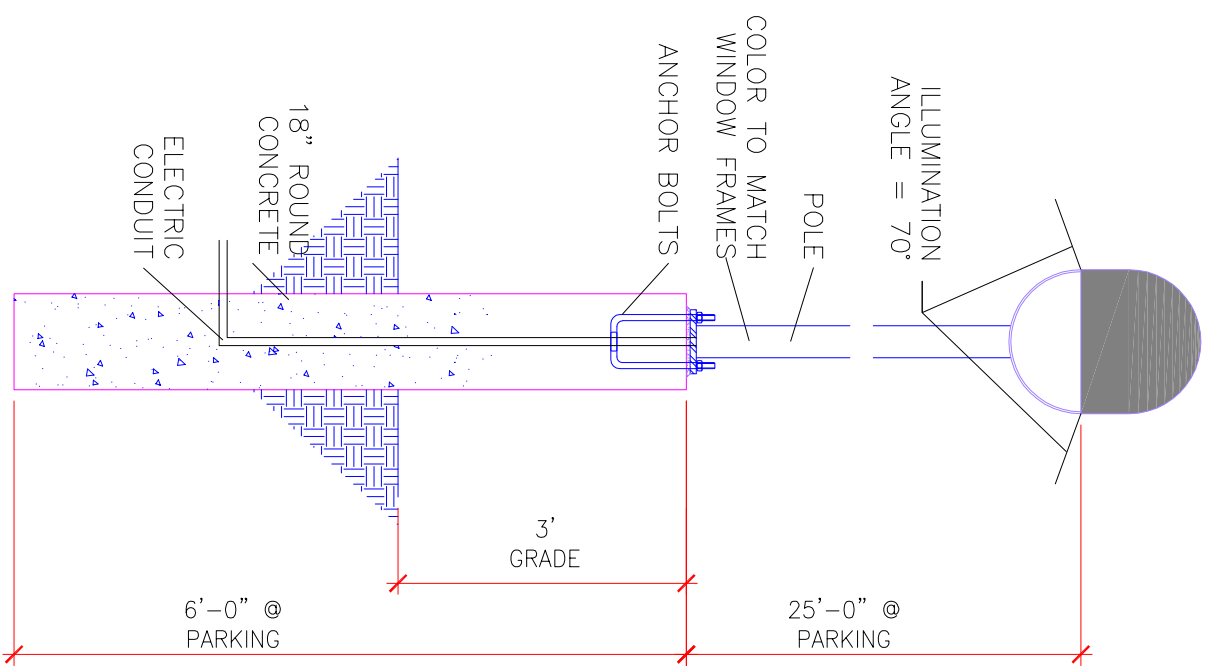

AERODOME QUADRATE TYPE V AVS
SERIES, 400 WATT METAL HALIDE
BY RUUD LIGHTING

LIGHTING STANDARD

FIXTURE STYLES

from: RUUD LIGHTING, INC.

- FIXTURE A:**
- Aerodome Quadrate Type V
 - 20" square fixture
 - 4" square pole, 25' tall
 - 70 deg. cut-off
 - 400 watt metal halide light source
- FIXTURE B:**
- Aerodome Automotive frontline
 - 20" square fixture
 - 4" square pole, 25' tall
 - 30/60 deg. cut-off
 - 250 watt metal halide light source

STEVEN EDWARD ERBAN, P.E., ARCH. MIN REG. #10035
DATE DRAWN: 12/27/10 DR. BY: C.W.E.
DATE SIGNED: 1/10/11

CROSS of HOPE LUTHERAN CHURCH
5730 179th LANE NW, RAMSEY, MN

LIGHTING PLAN **AS6**

1 LIGHTING PLAN SCALE: 1/8" = 1'-0"

CEMETARY

SCALE: 1/8" = 1'-0"