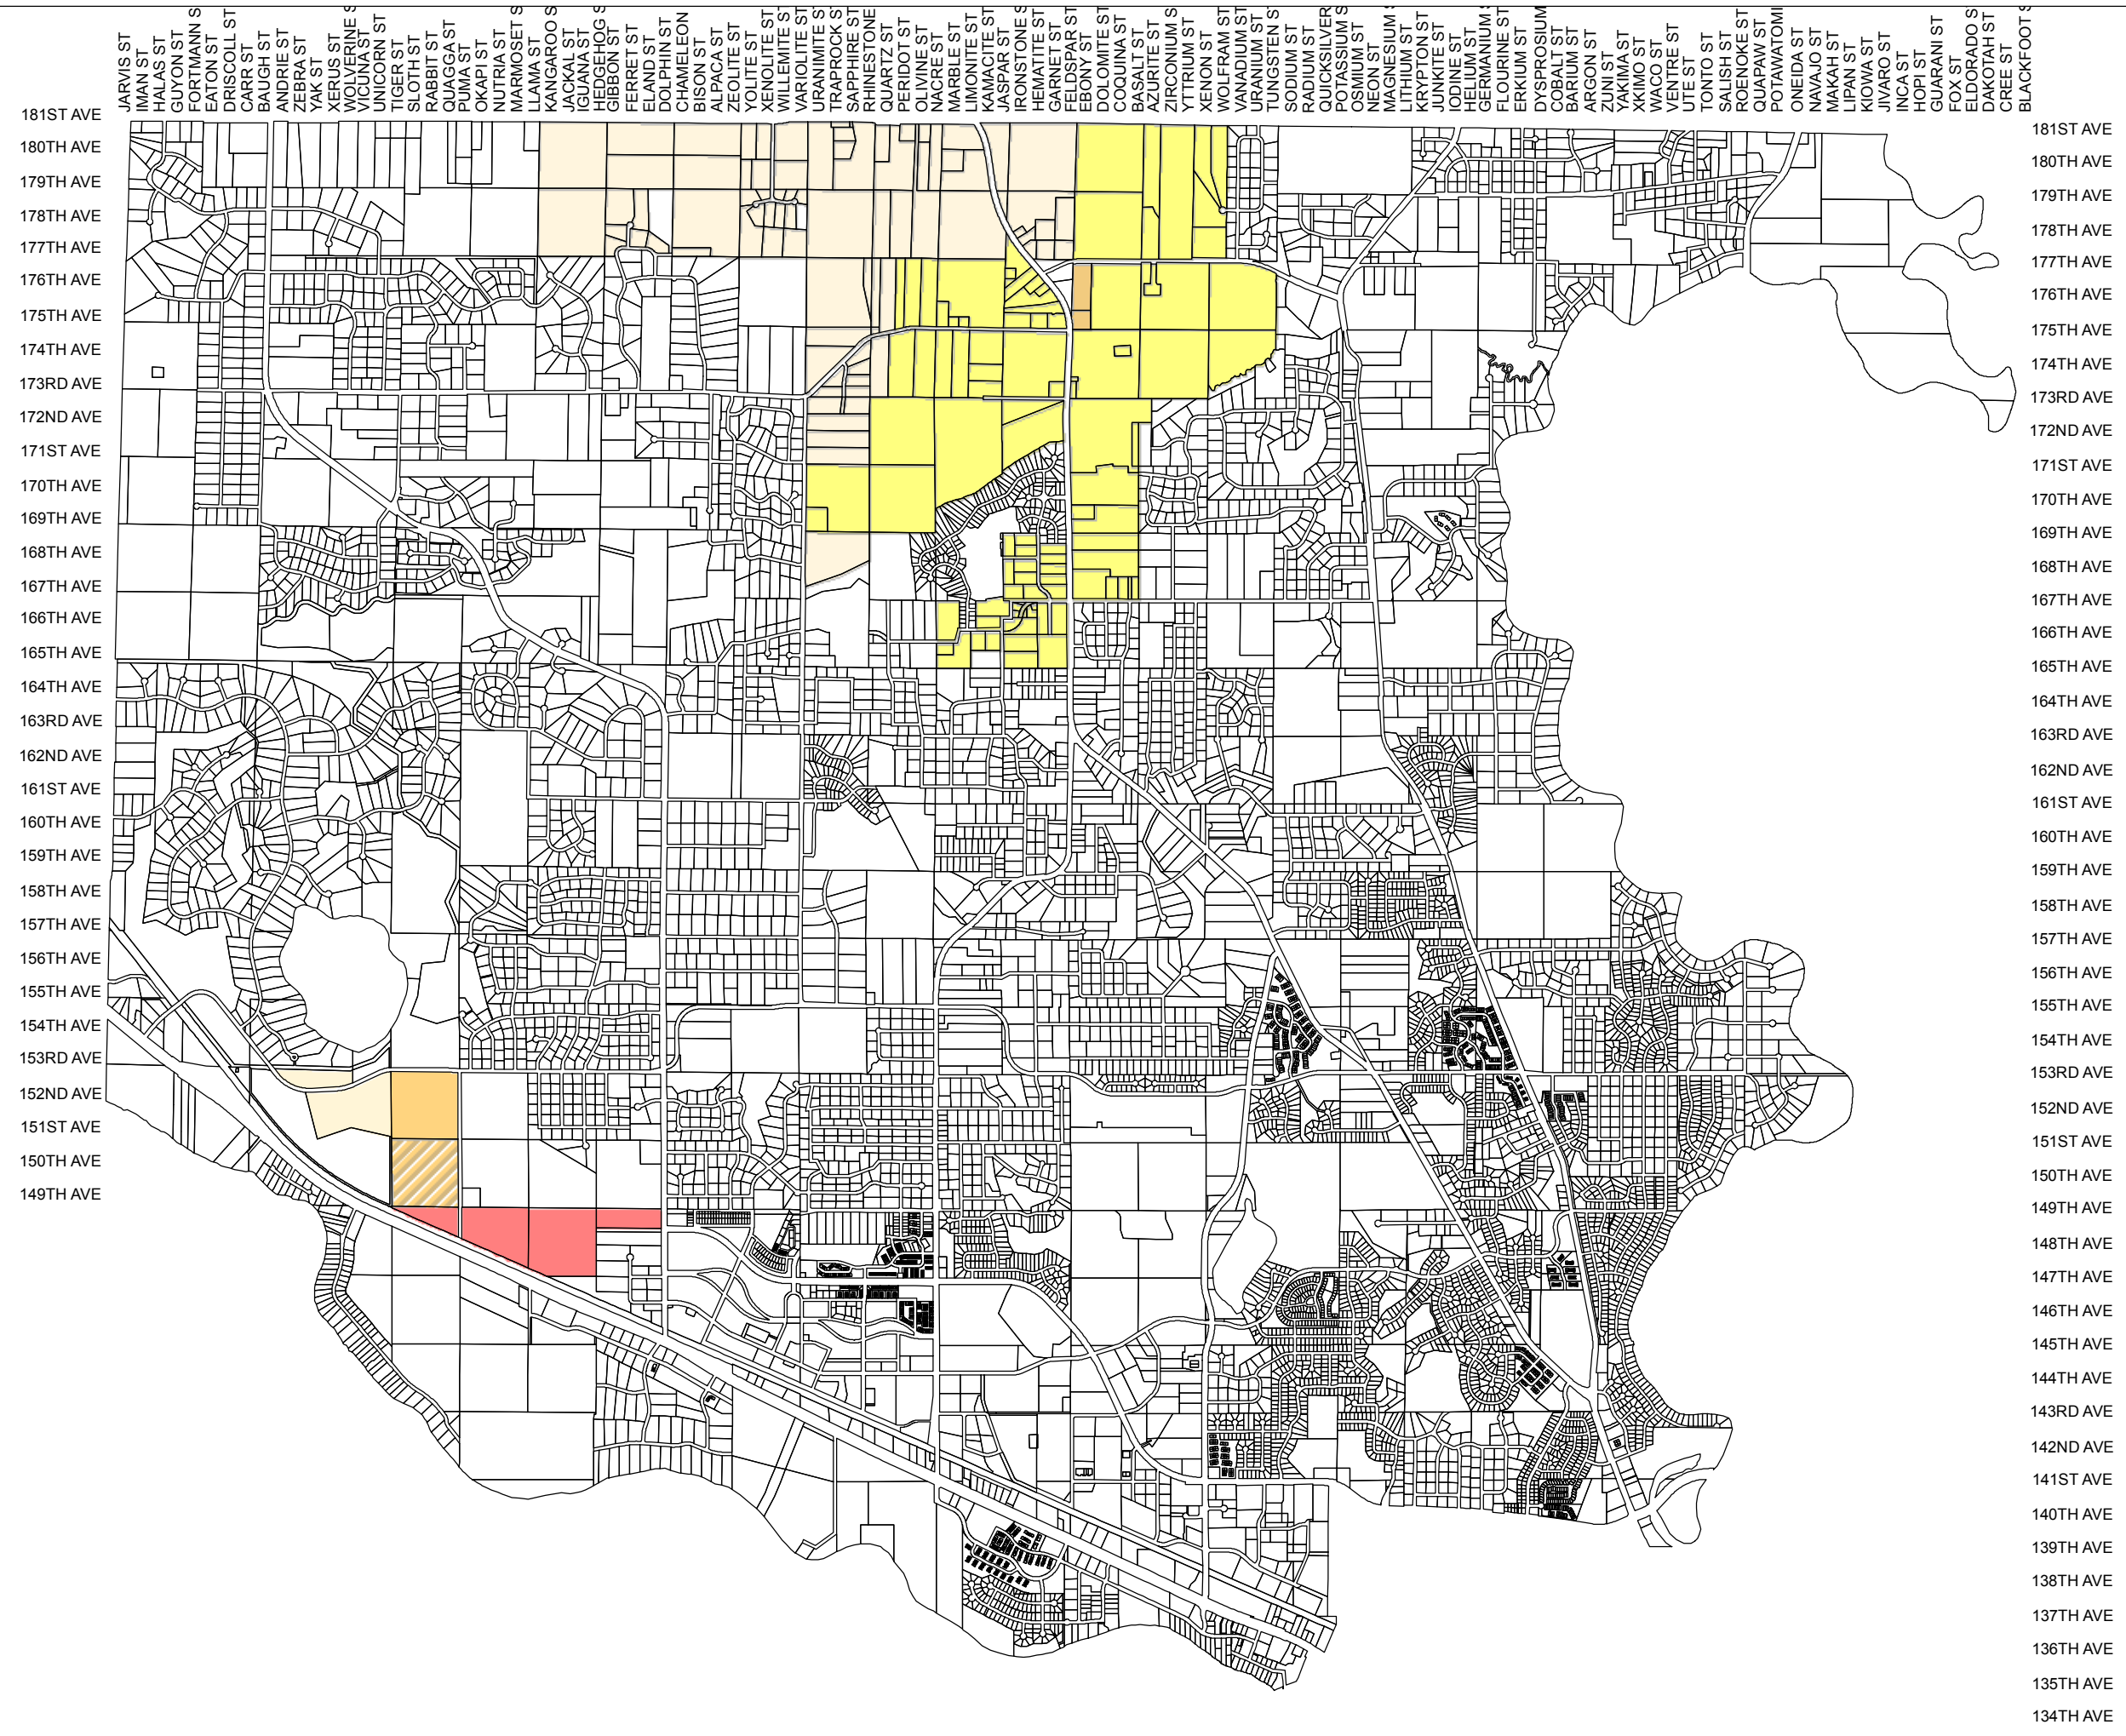

Official Zoning Map Proposed Changes

Legend

- R2
- R-1 Residential (MUSA)
- R-1 Residential (Rural Developing)

Update: March 2011

The City does not represent that the GIS data can be used for exact measurement of distance or direction or precision in the depiction of geographic features. If errors or discrepancies are found, please contact (763) 427-1410.

181ST AVE
180TH AVE
179TH AVE
178TH AVE
177TH AVE
176TH AVE
175TH AVE
174TH AVE
173RD AVE
172ND AVE
171ST AVE
170TH AVE
169TH AVE
168TH AVE
167TH AVE
166TH AVE
165TH AVE
164TH AVE
163RD AVE
162ND AVE
161ST AVE
160TH AVE
159TH AVE
158TH AVE
157TH AVE
156TH AVE
155TH AVE
154TH AVE
153RD AVE
152ND AVE
151ST AVE
150TH AVE
149TH AVE

JARVIS ST
IMAN ST
HALAS ST
GUYON ST
FORTMANN S
EATON ST
DRISCOLL ST
CARR ST
BAUGH ST
ANDRIE ST
ZEBRA ST
YAK ST
XERUS ST
WOLVERINE S
VICUNA ST
UNICORN ST
TIGER ST
SLOTH ST
RABBIT ST
QUAGGA ST
PUMA ST
OKAPI ST
NUTRIA ST
MARMOSET S
LLAMA ST
KANGAROO S
JACKAL ST
IGUANA ST
HEDGEHOG S
GIBBON ST
FERRET ST
ELAND ST
DOLPHIN ST
CHAMELEON
BISON ST
ALPACA ST
ZEOLITE ST
YOLITE ST
XENOLITE ST
WILLEMITE ST
VARVOLITE ST
URANIMITE S
TRAPROCK ST
SAPPHIRE ST
RHINESTONE
QUARTZ ST
PERIDOT ST
OLIVINE ST
NACRE ST
MARBLE ST
LIMONITE ST
KAMACITE ST
KASPAR ST
IRONSTONES
HEMATITE ST
GARNET ST
FELDSPAR ST
EBONY ST
DOLomite ST
COQUINA ST
BASALT ST
AZURITE ST
ZIRCONIUM S
YTTRIUM ST
XENON ST
WOLFRAM ST
VANADIUM ST
URANIUM ST
TUNGSTEN ST
SODIUM ST
RADIUM ST
QUICKSILVER
POTASSIUM S
OSMIUM ST
NEON ST
MAGNESIUM
LITHIUM ST
KRYPTON ST
JUNKITE ST
IODINE ST
HELIUM ST
GERMANIUM
FLORINE ST
ERKLIUM ST
DYSPROSIUM
COBALT ST
BARIUM ST
ARGON ST
ZUNI ST
YAKIMA ST
XKIMO ST
WACO ST
VENTRE ST
UTE ST
TONTO ST
SALISH ST
ROENOKI ST
QUAPAW ST
POTAWATOMI
ONEIDA ST
NAVAJO ST
MAKAH ST
LIPAN ST
KIOWA ST
JIVARO ST
INCA ST
HOPLI ST
GUARANI ST
FOX ST
ELDORADO S
DAKOTAH ST
CREE ST
BLACKFOOT S