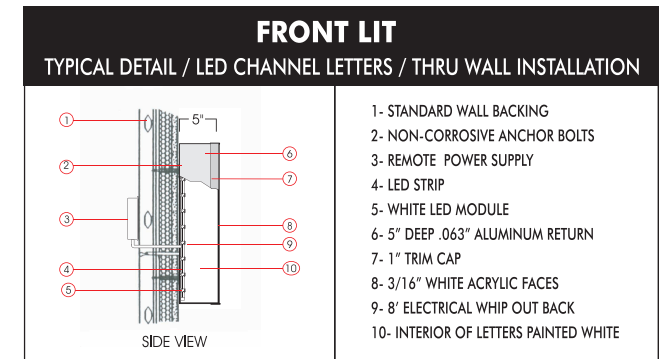

REMOVE EXISTING SIGNS / FABRICATE AND INSTALL TWO NEW SETS INTERNALLY ILLUMINATED CHANNEL LETTERS

NAU

Channel Letters
SIGN DESCRIPTION:

Ramsey, MN
LOCATION:

Scott Laage
SALESPERSON:

1/4" = 1'
SCALE:

04/05/11
DATE:

NAU_CL_V4A.ai
FILENAME:

LEROY
SIGNS
6325 WELCOME AVE, N.
MINNEAPOLIS, MN 55429
Phone: 763-535-0080
Fax: 763-533-2593