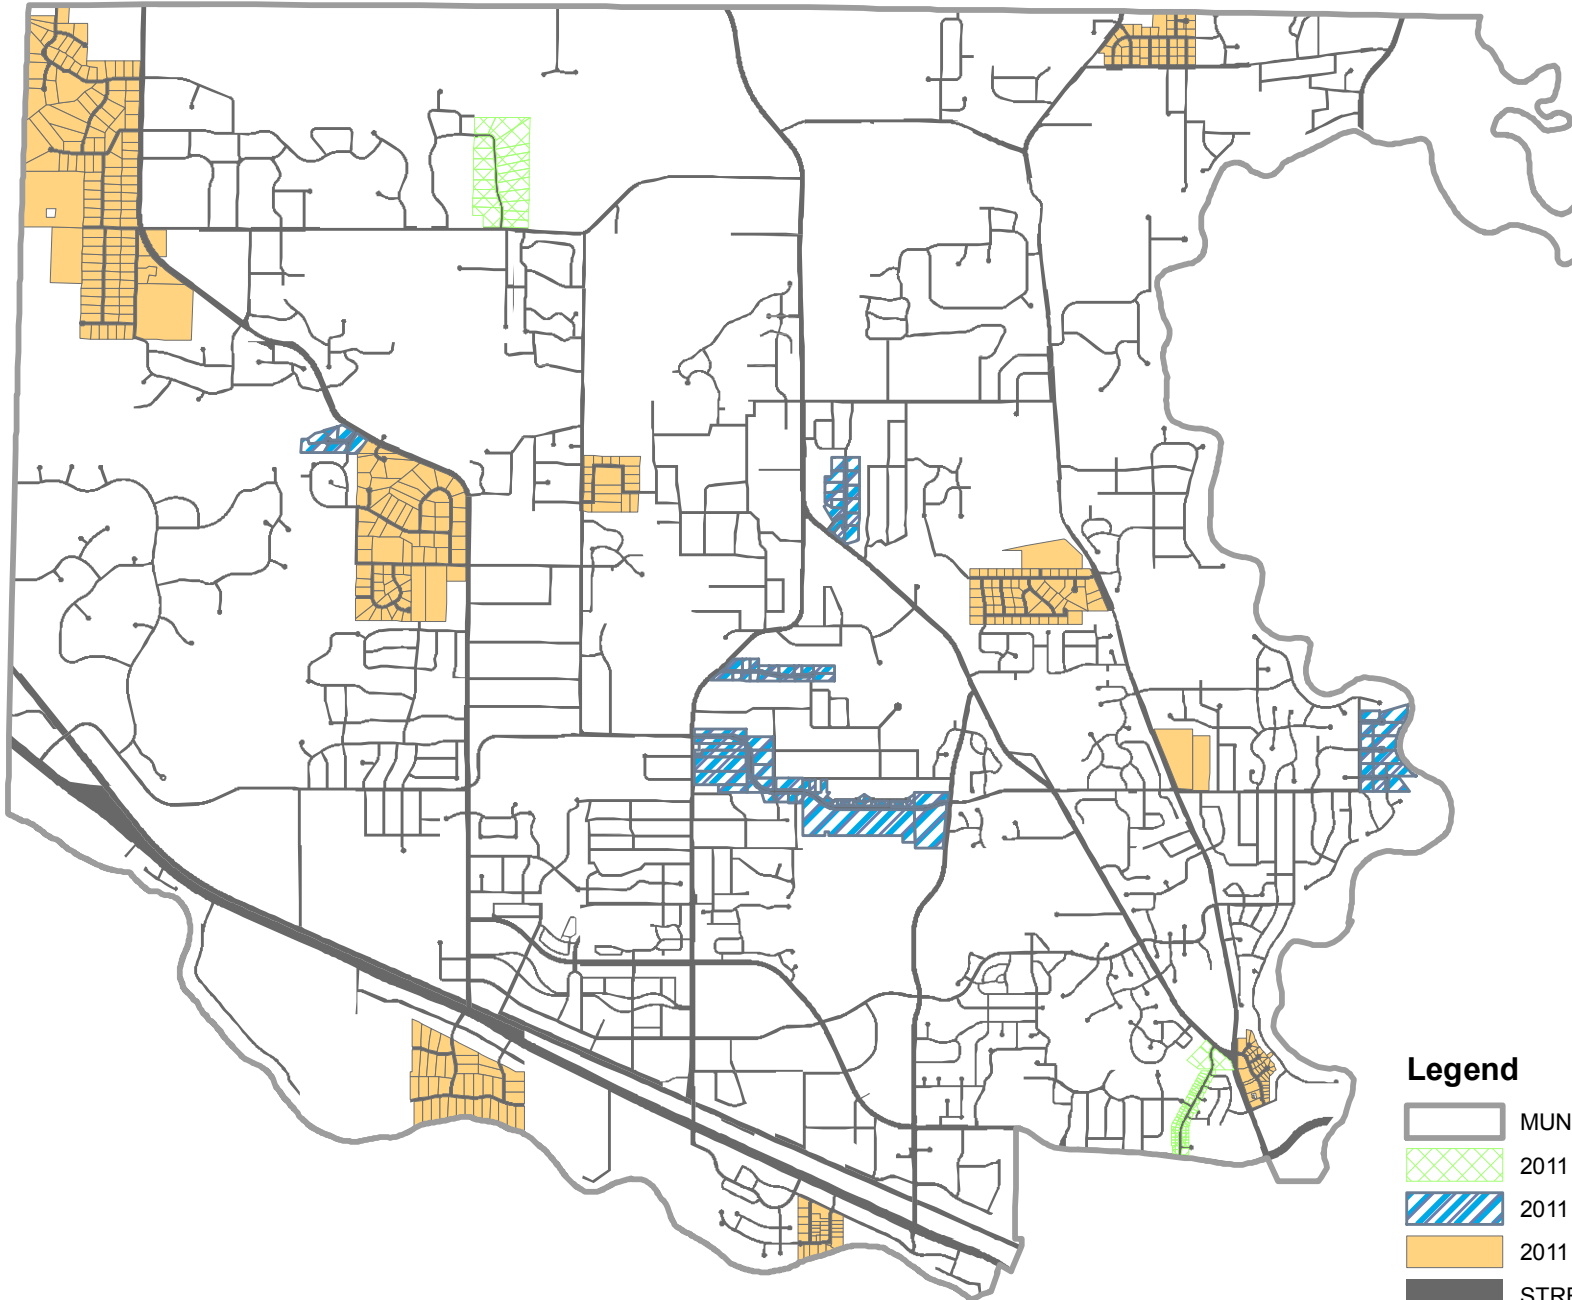

# 2011 STREET PROGRAM

## Legend

-  MUNICIPAL BOUNDARY
-  2011 STREET RECONSTRUCTION
-  2011 OVERLAY
-  2011 SEAL COAT
-  STREETS