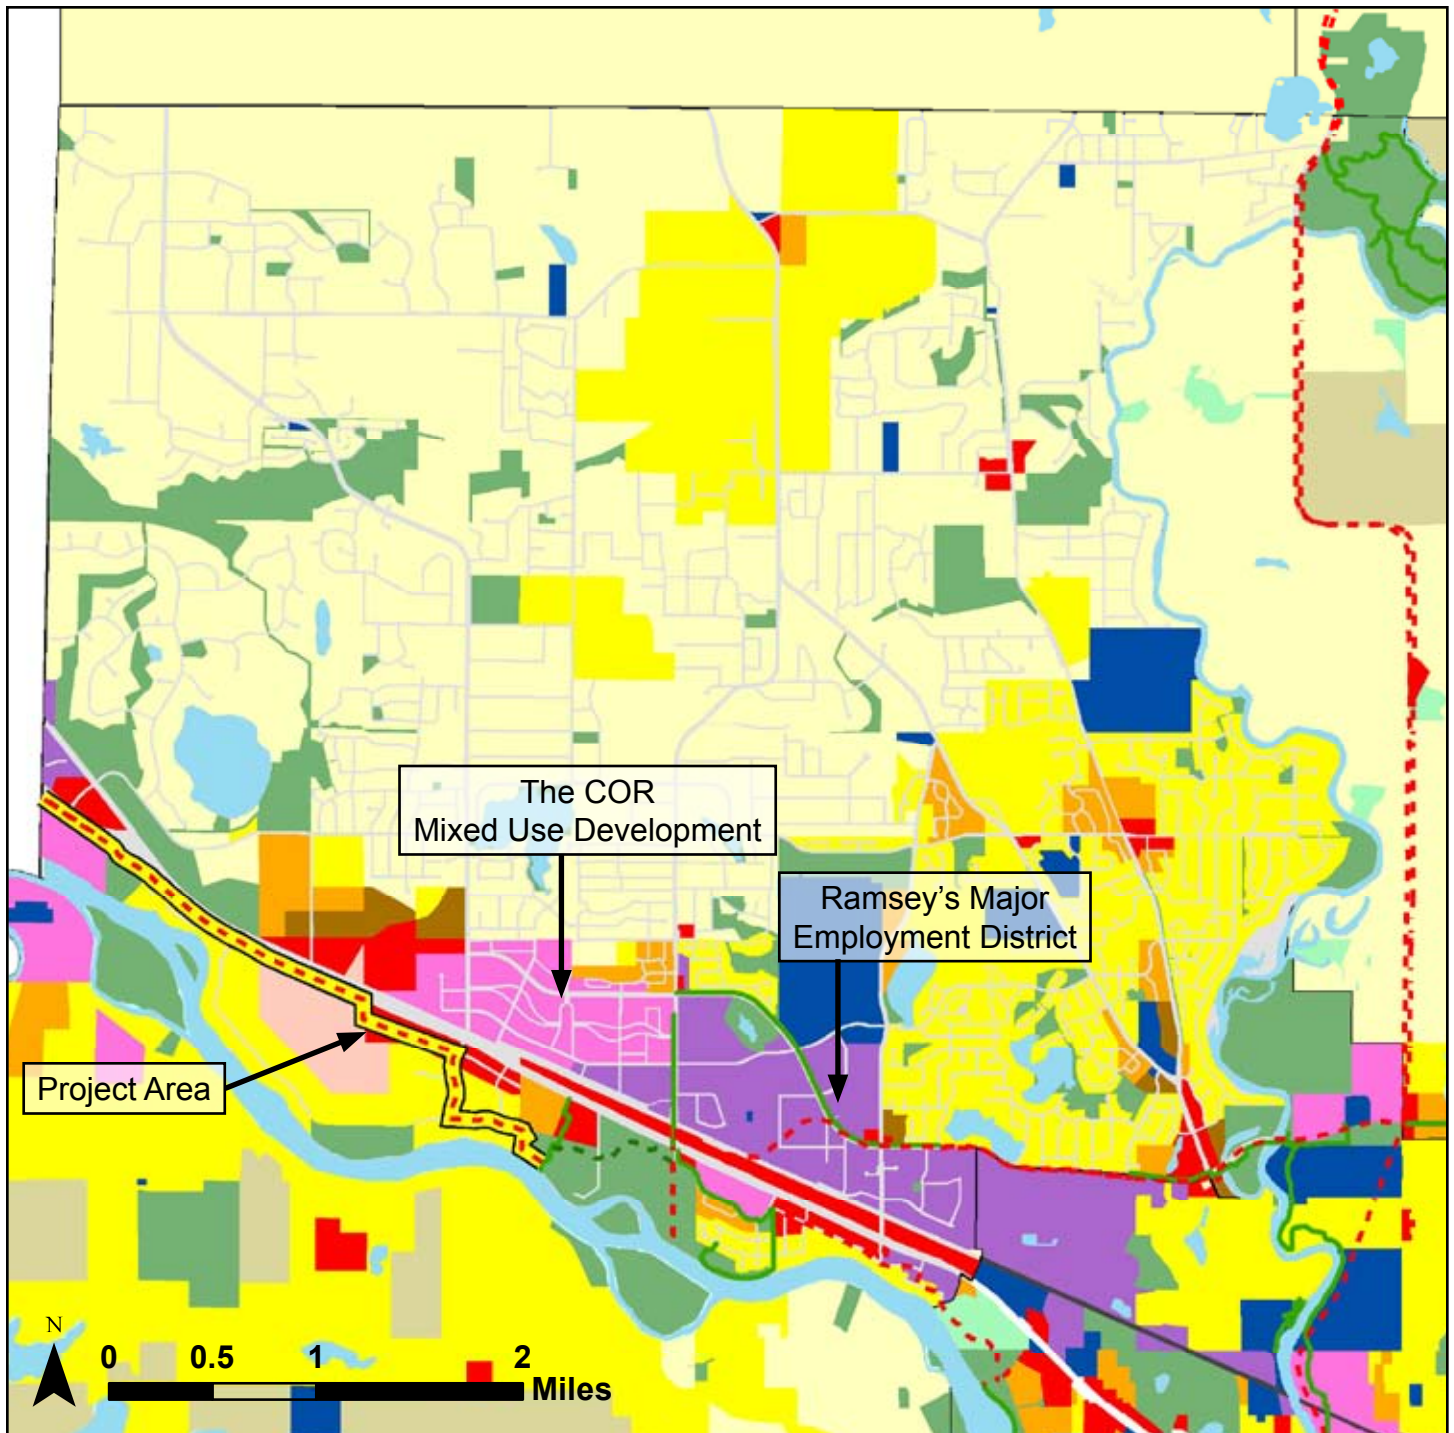

Mississippi River Regional Trail Ramsey Connection Regional Context

Legend

- Project Area
- Existing Regional Trails
- - - Planned Regional Trails
- - - Proposed Regional Trails
- Mississippi River Regional Trail
- Parks & Recreation

Mississippi River Regional Trail Ramsey Connection

Planned Land Use

Legend

- | | |
|--------------------------|------------------|
| Project Area | LDR |
| Existing Regional Trails | MDR |
| Planned Regional Trails | HDR |
| Proposed Regional Trails | Office Park |
| | Commercial |
| | MU |
| | Business Park |
| | Public |
| | Rural Developing |
| | Rural Preserve |
| | Park |

Mississippi River Regional Trail Ramsey Connection

Major Destinations

Legend

- Project Area
- Existing Trails
- - - Proposed Trails
- Parks & Recreation