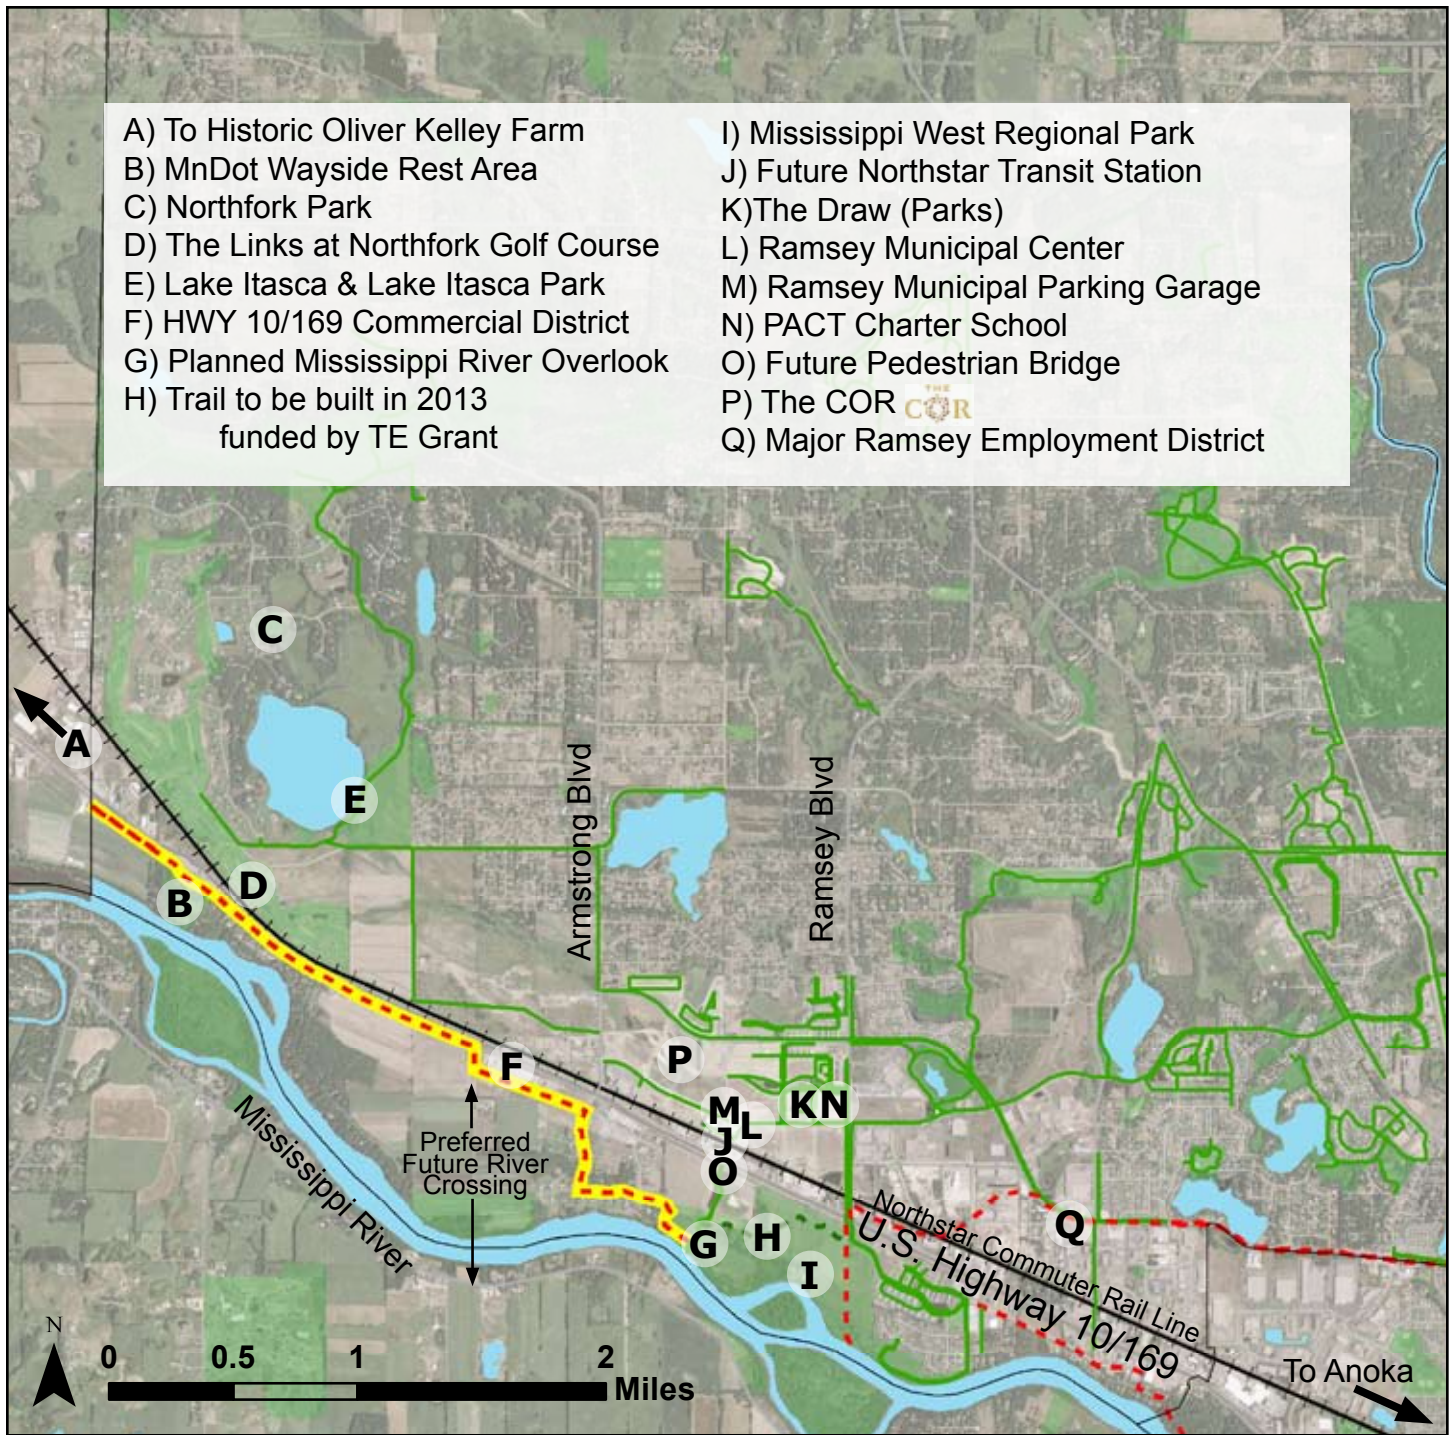

Mississippi River Regional Trail Ramsey Connection Regional Context

Legend

- Project Area
- Existing Regional Trails
- - - Planned Regional Trails
- - - Proposed Regional Trails
- Mississippi River Regional Trail
- Parks & Recreation

Mississippi River Regional Trail Ramsey Connection

Planned Land Use

Legend

- | | |
|--------------------------|------------------|
| Project Area | LDR |
| Existing Regional Trails | MDR |
| Planned Regional Trails | HDR |
| Proposed Regional Trails | Office Park |
| | Commercial |
| | MU |
| | Business Park |
| | Public |
| | Rural Developing |
| | Rural Preserve |
| | Park |

Mississippi River Regional Trail Ramsey Connection

Major Destinations

Legend

- Project Area
- Existing Trails
- - - Proposed Trails
- Parks & Recreation