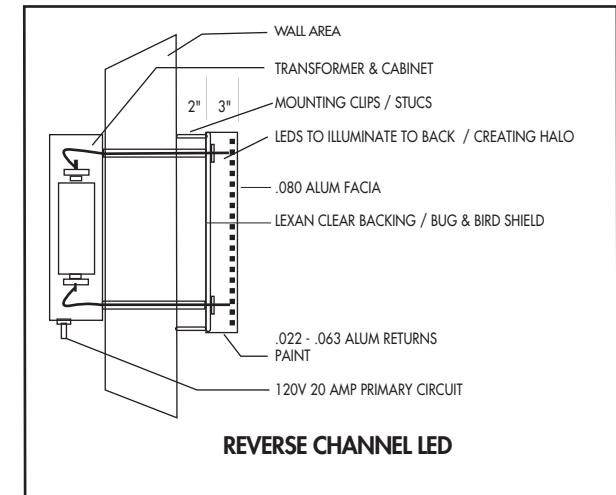

Reverse Channel LED letters & logo

73.22SQ. FT. Separate units
135.14 SQ. FT. boxed rectangle