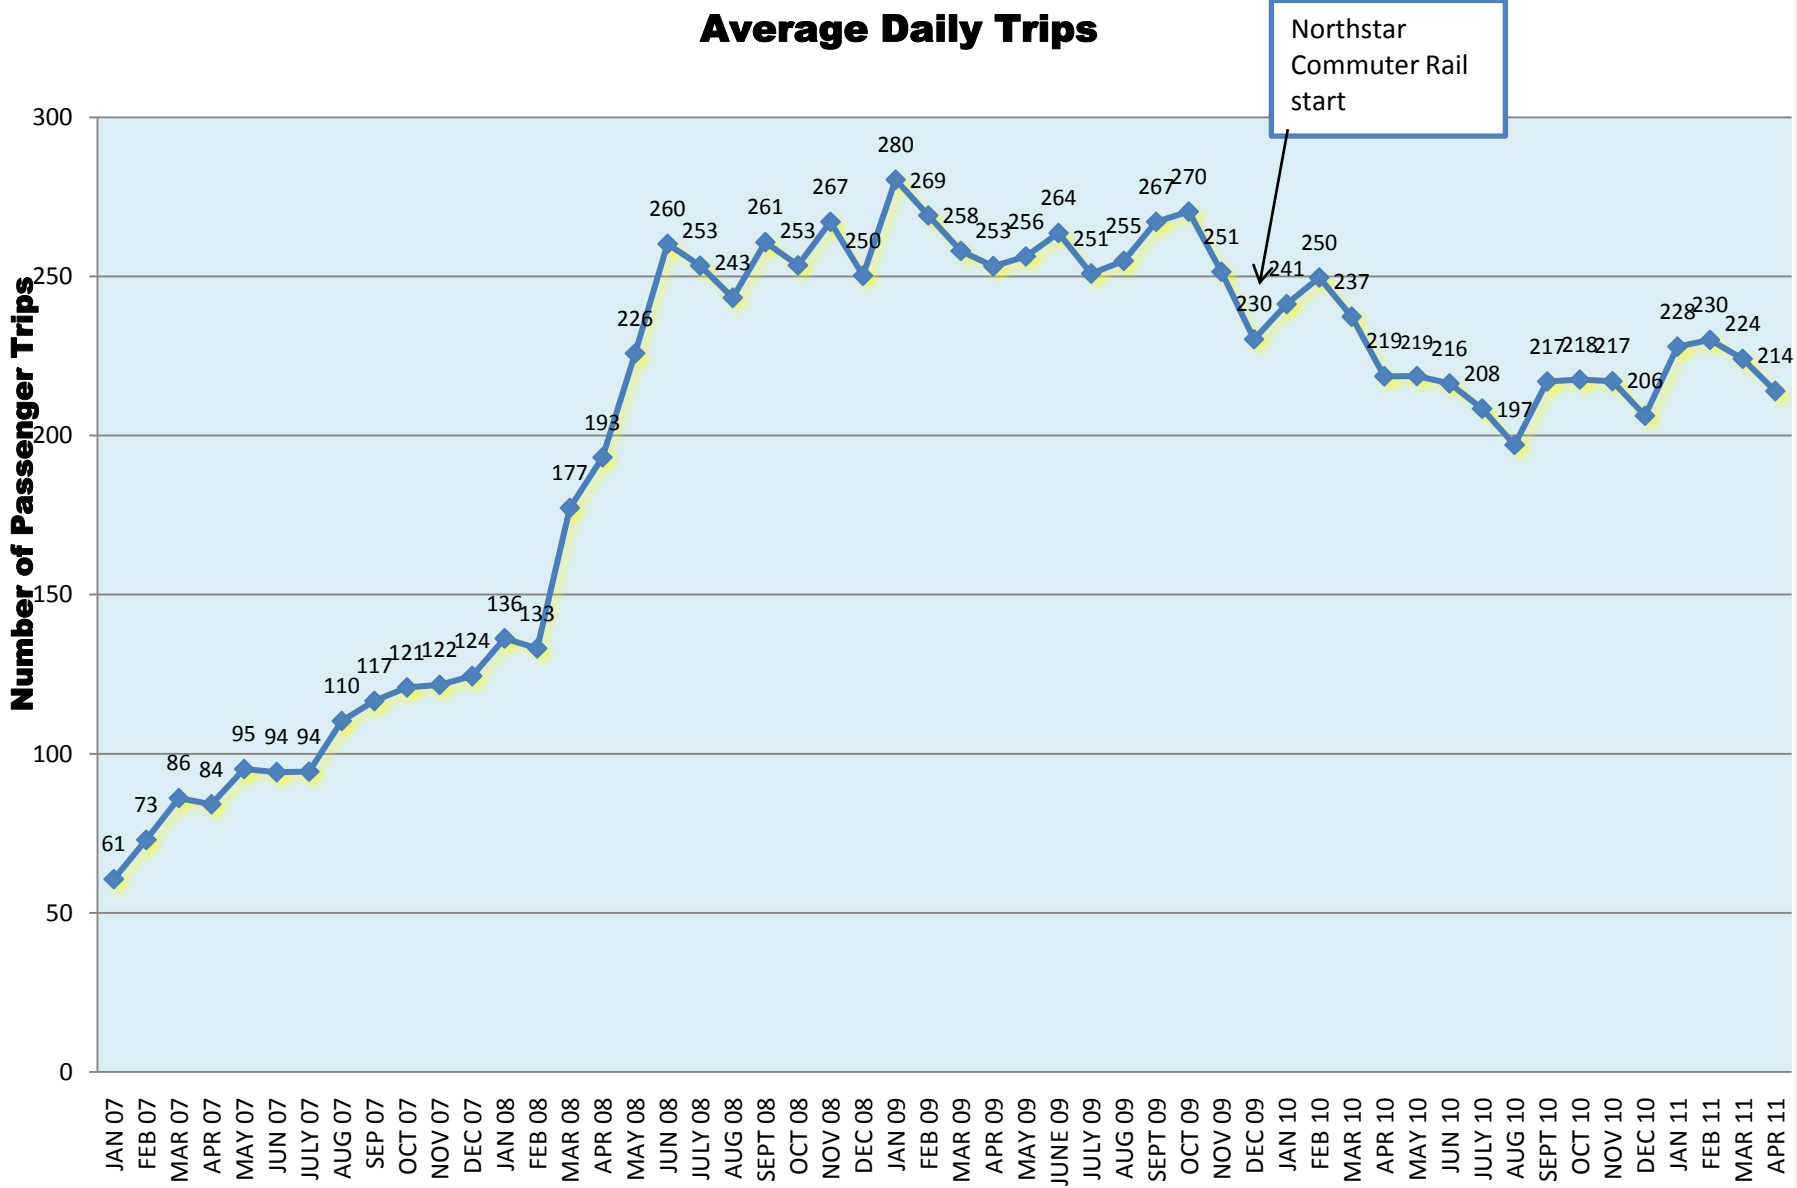

Ramsey Star Express

January 22, 2007 - April 30, 2011

Average Daily Trips

Northstar
Commuter Rail
start