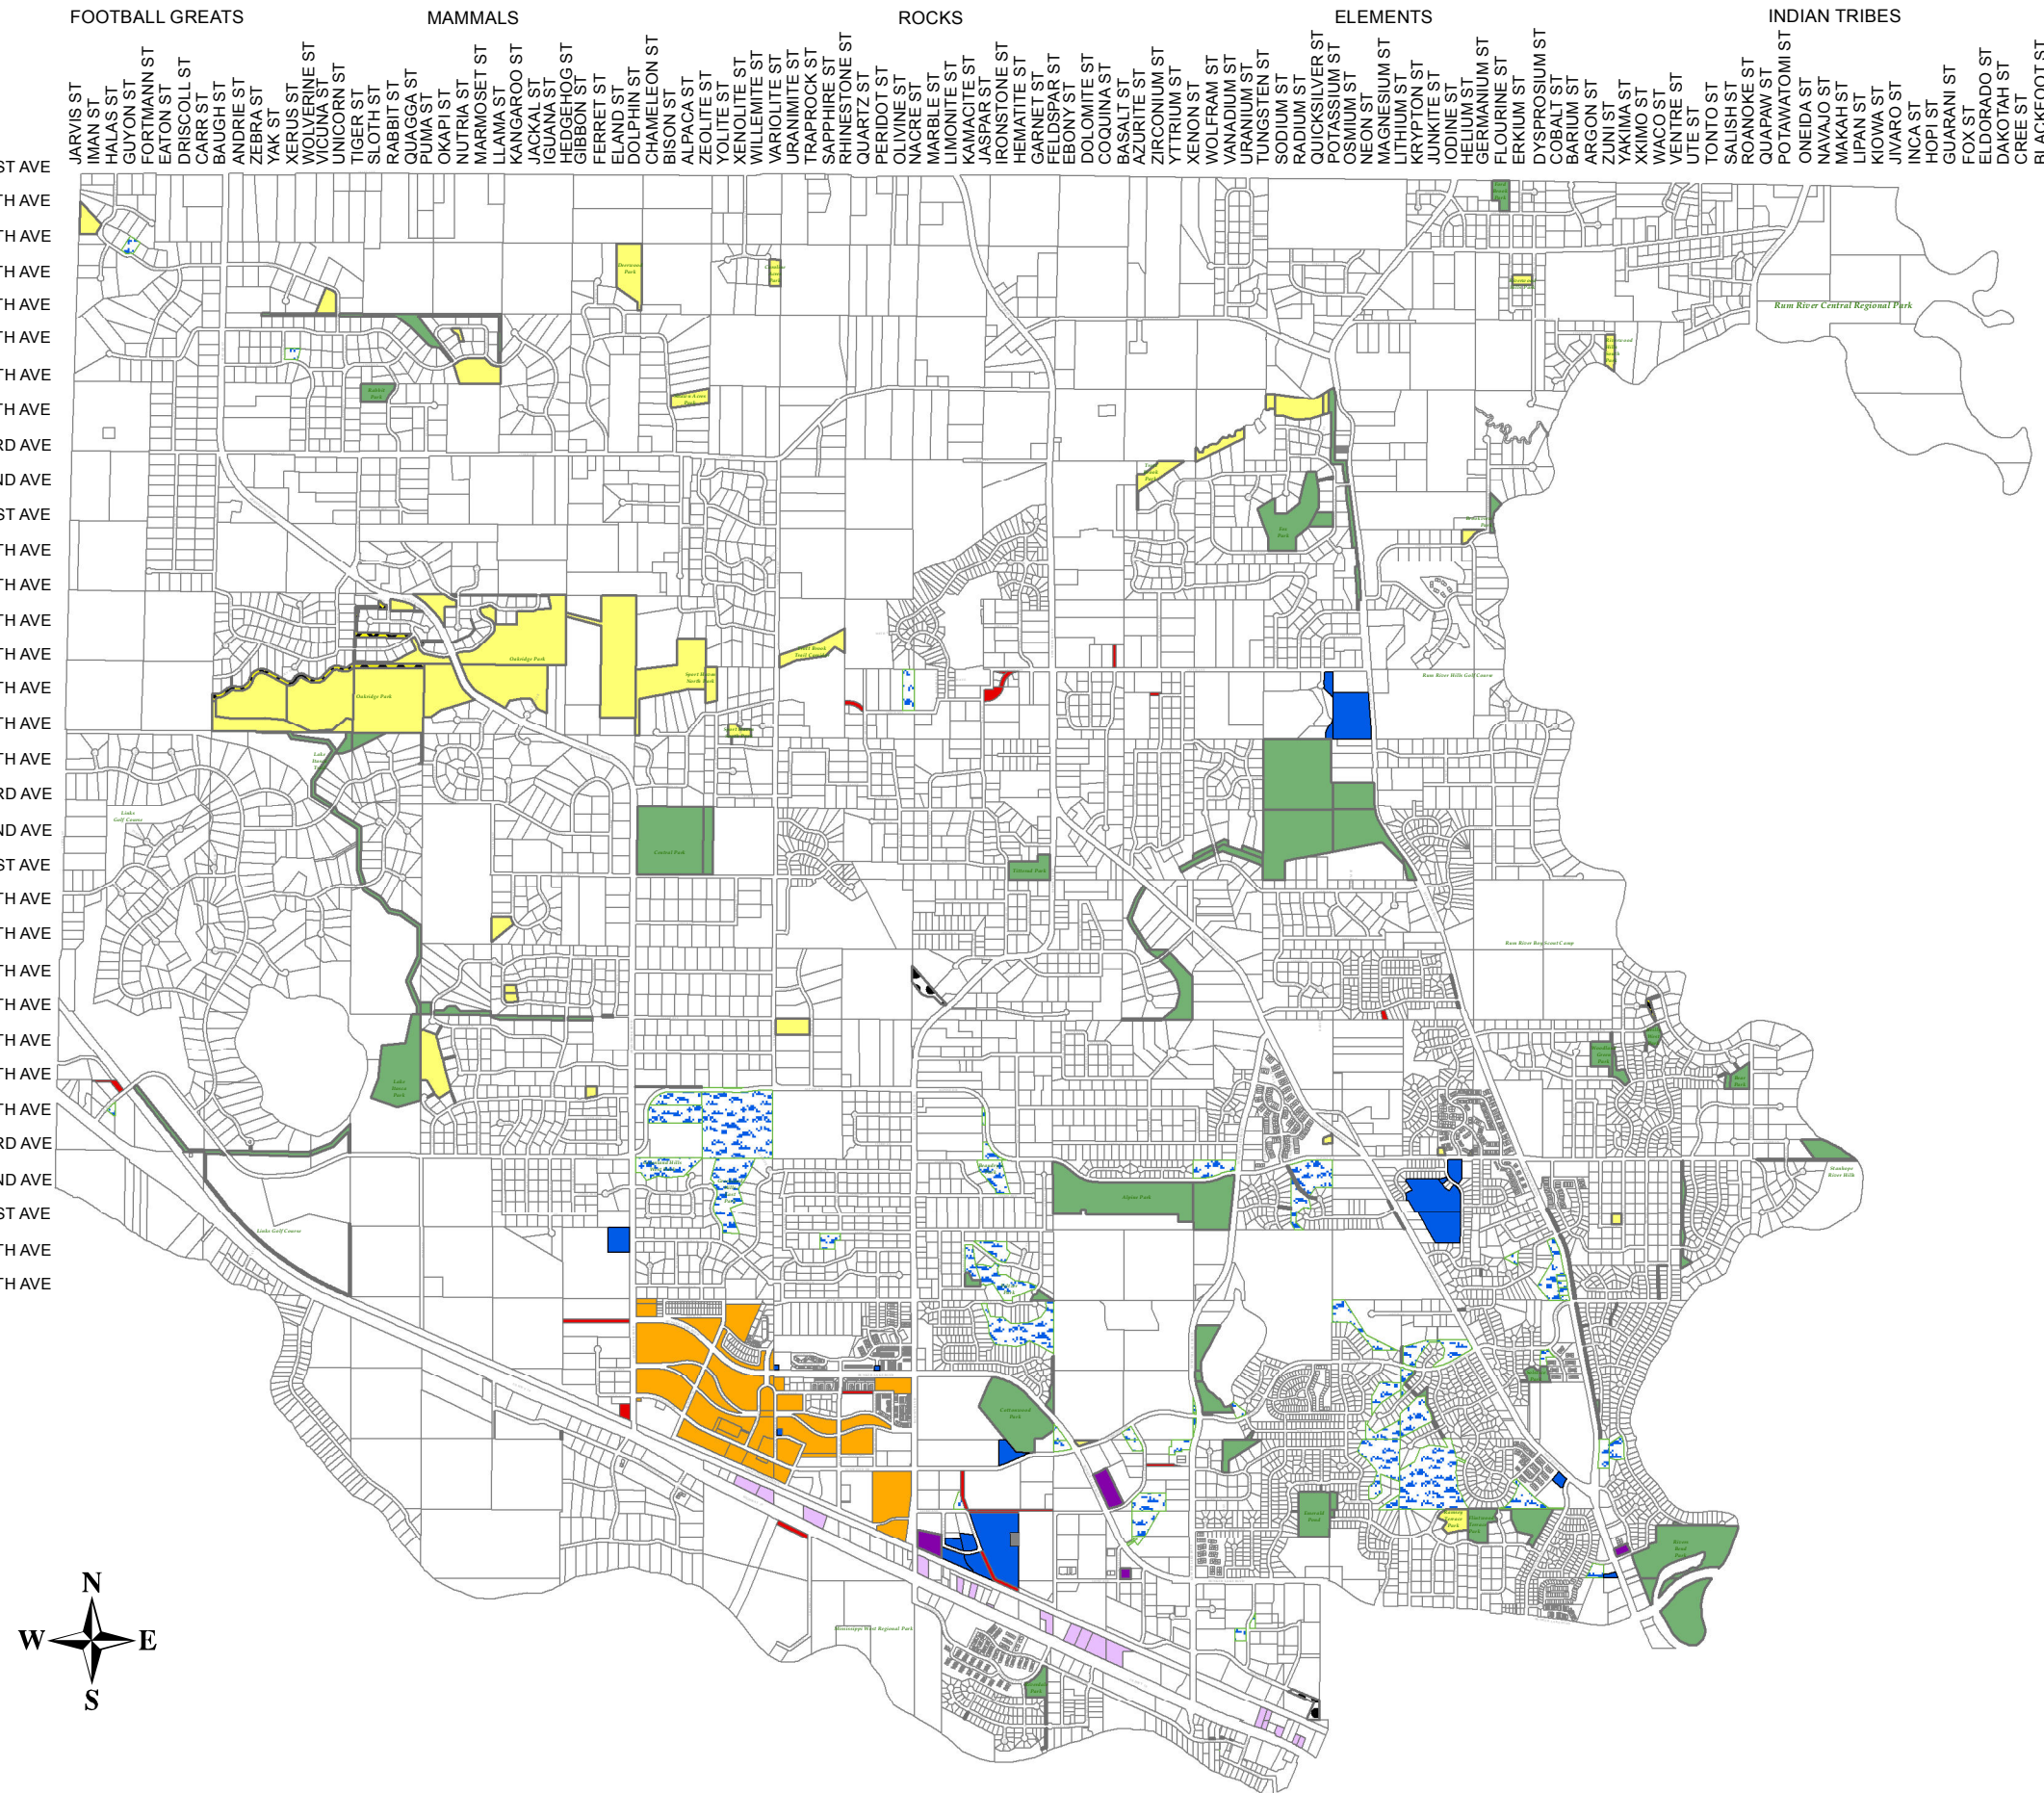

City Owned Land Project 2011

Legend

City Owned Parcels

UseType

-  Abandon Trail
-  Cemetary
-  Drainage/Wetland
-  EDA
-  Existing/Future ROW
-  Multiple Use
-  Municipal Use
-  Open Space
-  Park or Trail
-  RALF
-  The COR

FOOTBALL GREATS

MAMMALS

ROCKS

ELEMENTS

INDIAN TRIBES

181ST AVE
180TH AVE
179TH AVE
178TH AVE
177TH AVE
176TH AVE
175TH AVE
174TH AVE
173RD AVE
172ND AVE
171ST AVE
170TH AVE
169TH AVE
168TH AVE
167TH AVE
166TH AVE
165TH AVE
164TH AVE
163RD AVE
162ND AVE
161ST AVE
160TH AVE
159TH AVE
158TH AVE
157TH AVE
156TH AVE
155TH AVE
154TH AVE
153RD AVE
152ND AVE
151ST AVE
150TH AVE
149TH AVE

181ST AVE
180TH AVE
179TH AVE
178TH AVE
177TH AVE
176TH AVE
175TH AVE
174TH AVE
173RD AVE
172ND AVE
171ST AVE
170TH AVE
169TH AVE
168TH AVE
167TH AVE
166TH AVE
165TH AVE
164TH AVE
163RD AVE
162ND AVE
161ST AVE
160TH AVE
159TH AVE
158TH AVE
157TH AVE
156TH AVE
155TH AVE
154TH AVE
153RD AVE
152ND AVE
151ST AVE
150TH AVE
149TH AVE
148TH AVE
147TH AVE
146TH AVE
145TH AVE
144TH AVE
143RD AVE
142ND AVE
141ST AVE
140TH AVE
139TH AVE
138TH AVE
137TH AVE
136TH AVE
135TH AVE
134TH AVE