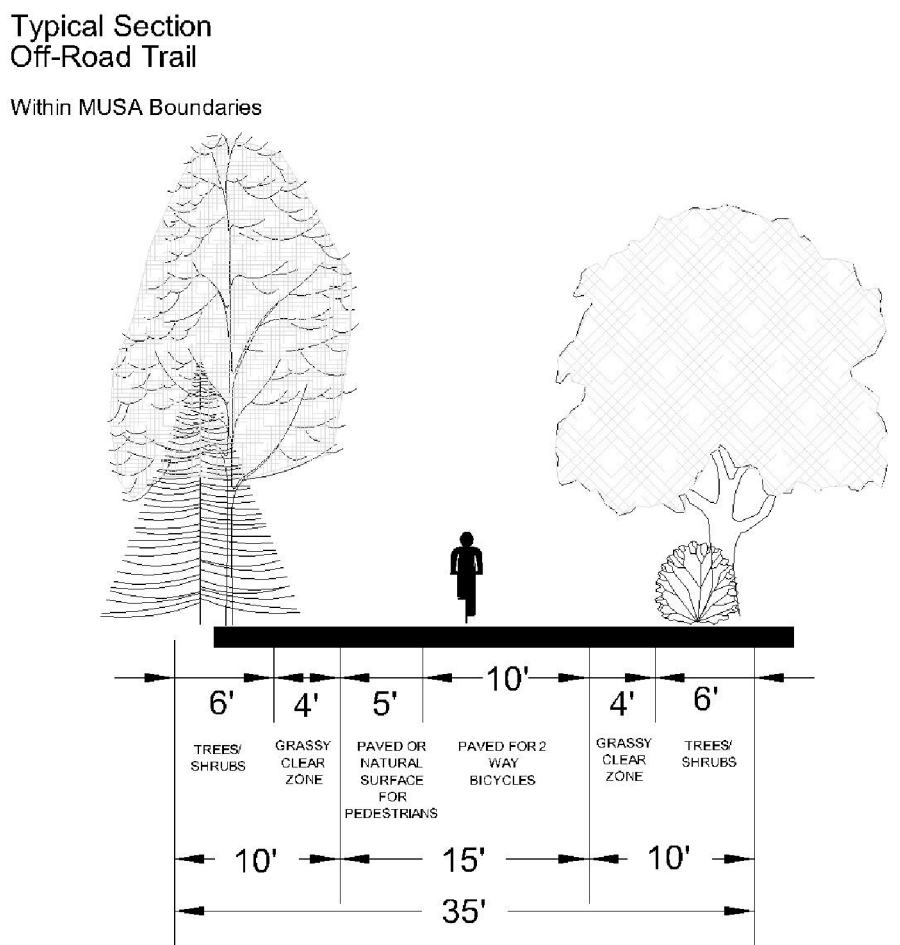

City of Ramsey Existing/ Proposed Parks and Trails

Legend

Map Symbols	Existing Trails
Underpass	Off-Road
Proposed Underpass	On-Road (Separated)
Crosswalk	Proposed Trails
Existing Trailhead	Off-Road
Fire Station	On-Roadway (separated)
City Hall	Conservation Easements
Proposed Trailhead	Parks
	Quasi-Public
	Existing Parks
	Proposed Park
	TROTT BROOK SPECIAL PROTECTION CORRIDOR
	Ramsey Recreation Districts