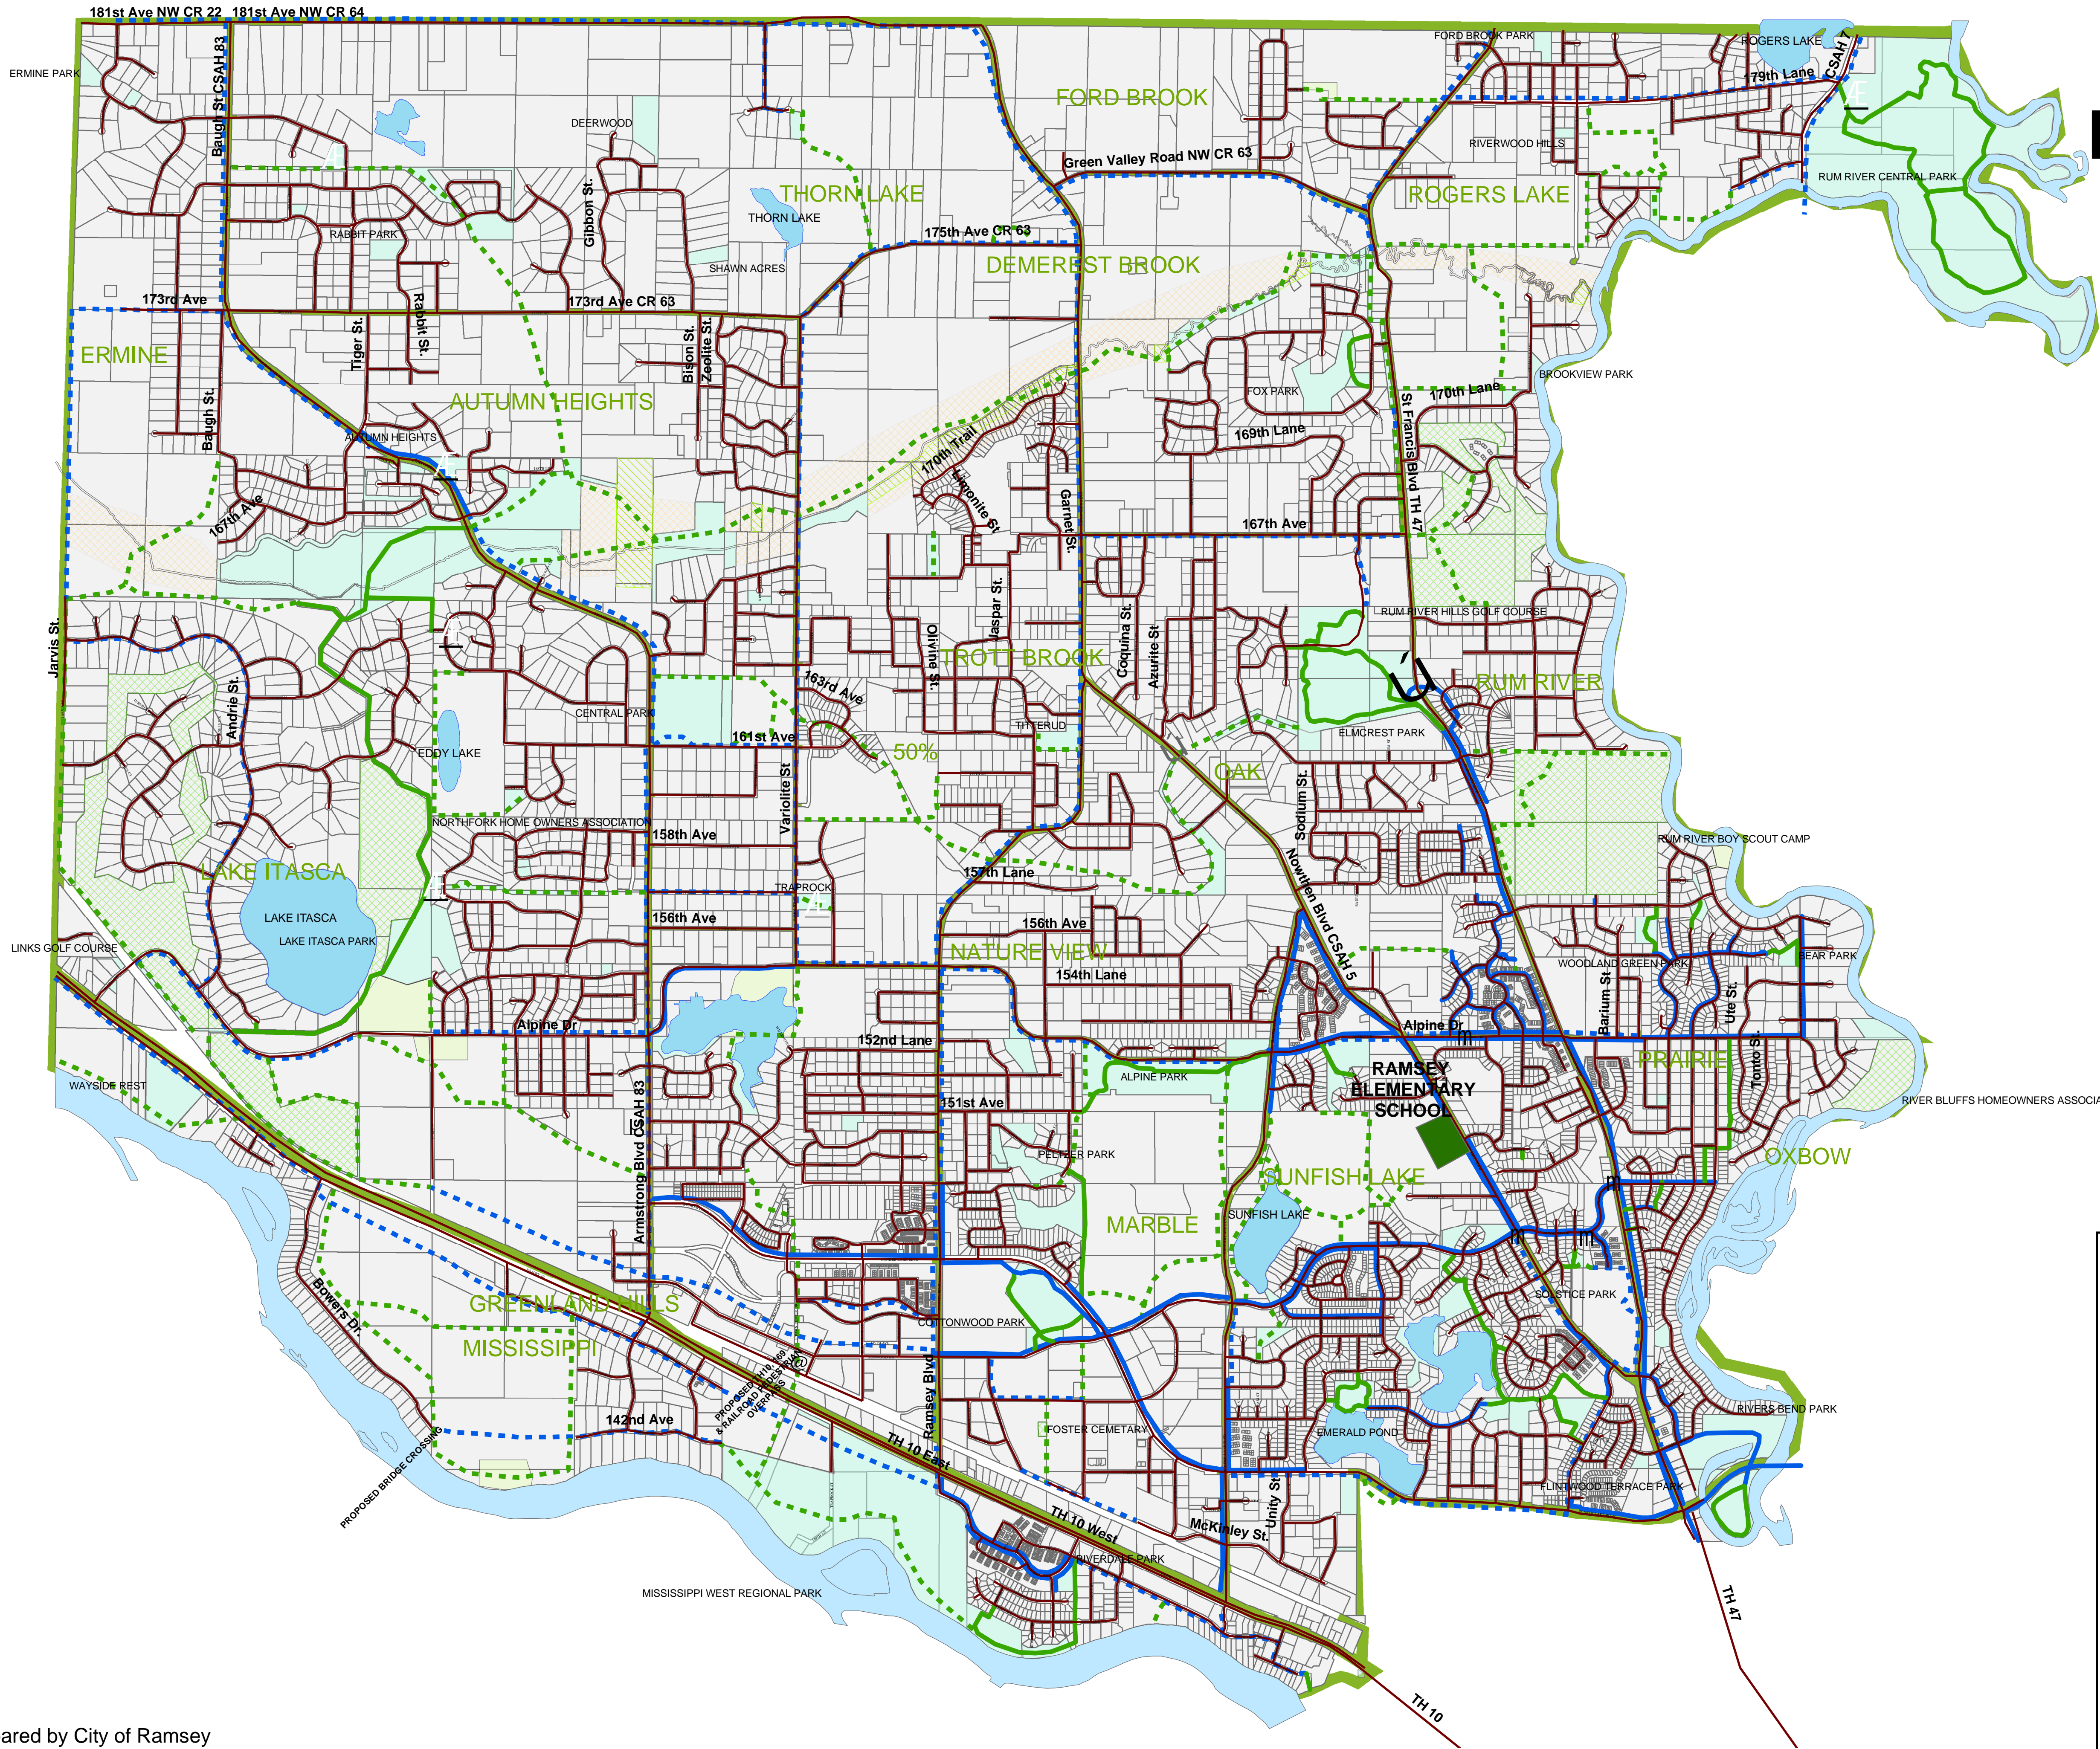

City of Ramsey Existing/ Proposed Parks and Trails

Legend

Map Symbols	Existing Trails
Underpass	Off-Road
Proposed Underpass	On-Road (Separated)
Crosswalk	Proposed Trails
Existing Trailhead	Off-Road
Fire Station	On-Roadway (separated)
City Hall	Conservation Easements
Proposed Trailhead	Parks
	Quasi-Public
	Existing Parks
	Proposed Park
	TROTT BROOK SPECIAL PROTECTION CORRIDOR
	Ramsey Recreation Districts