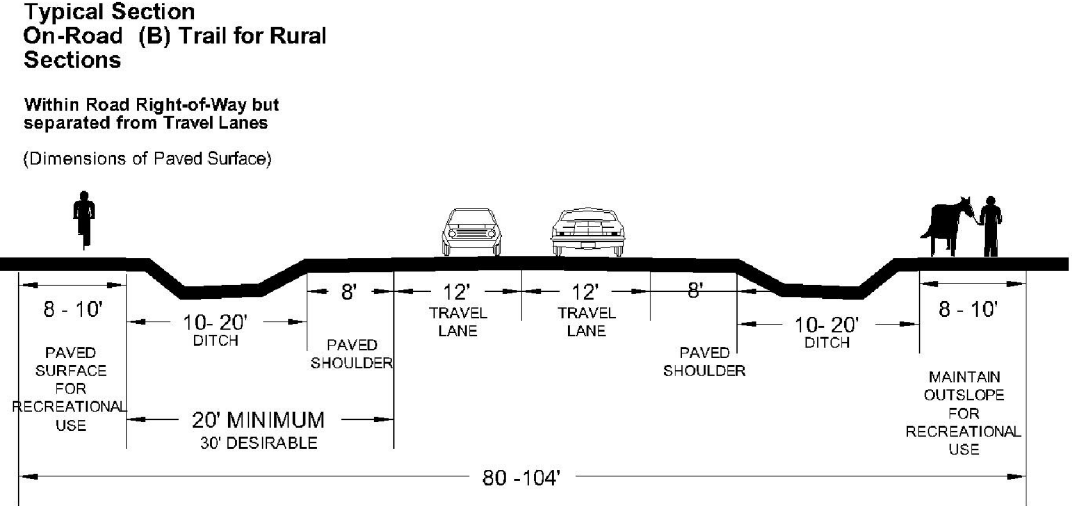

City of Ramsey Existing/ Proposed Parks and Trails

Legend

Map Symbols	Existing Trails
Underpass	Off-Road
Proposed Underpass	On-Road (Separated)
Crosswalk	Proposed Trails
Existing Trailhead	Off-Road
Fire Station	On-Roadway (separated)
City Hall	Conservation Easements
Proposed Trailhead	Parks
	Quasi-Public
	Existing Parks
	Proposed Park
	TROTT BROOK SPECIAL PROTECTION CORRIDOR
	Ramsey Recreation Districts