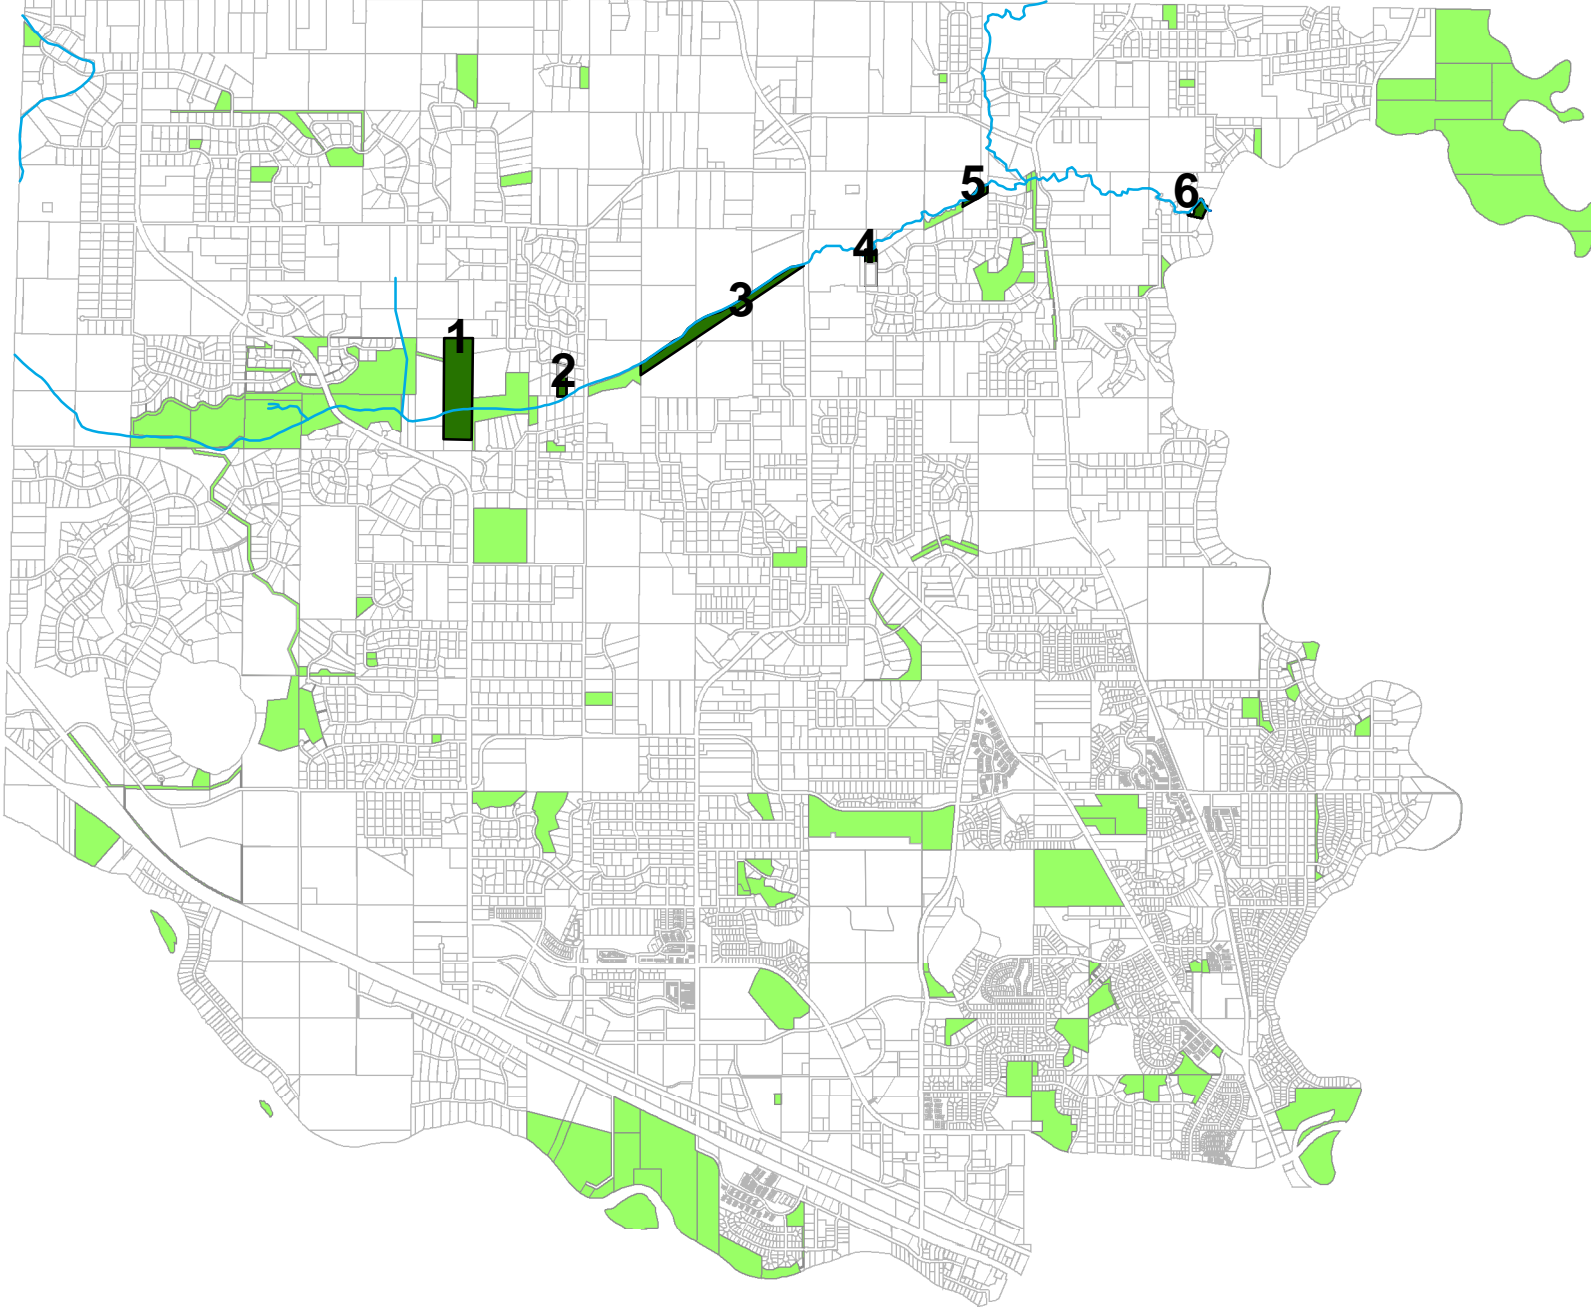

Metro Area Wildlife Corridors/Trott Brook Greenway

Conservation and Trail Easement Location Map

1	35 acres
2	2.1 acres
3	22 acres
4	3.3 acres
5	.74 acres
6	2 acres
Total	65.14 acres

 Existing Public/Park Land