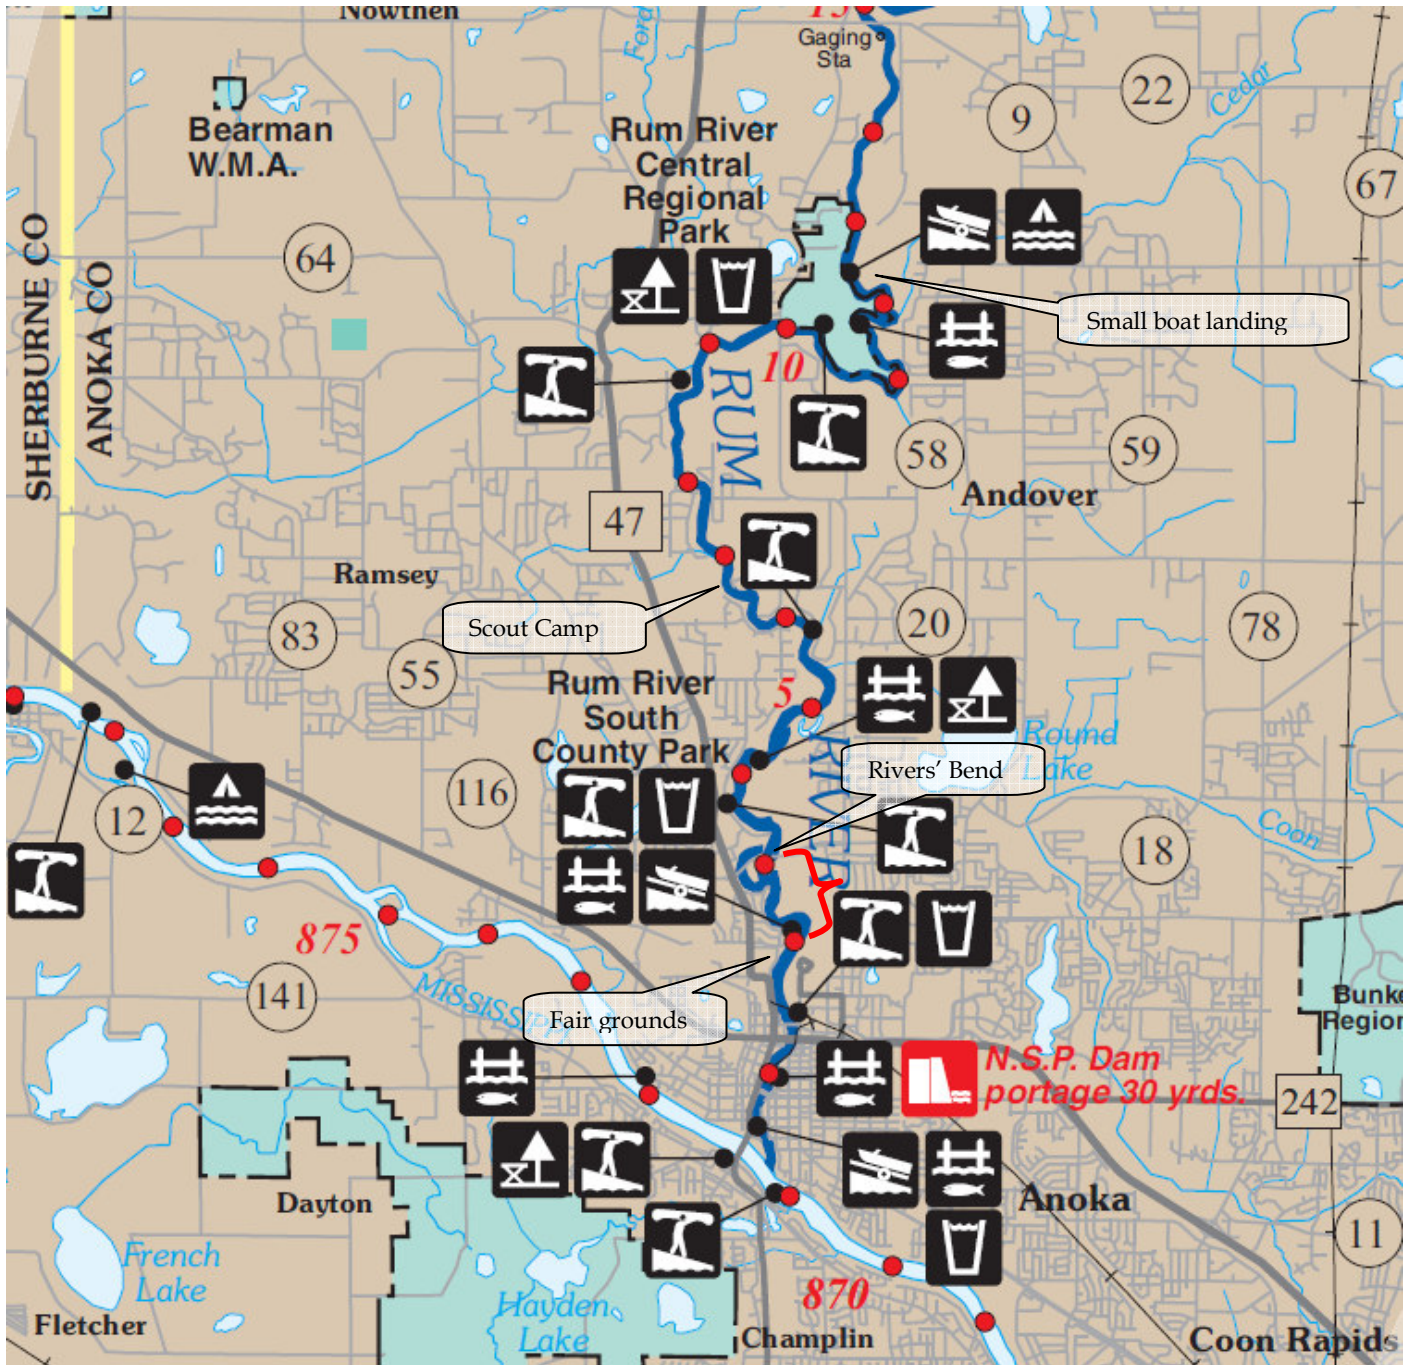

Excerpt of MN DNR's Rum River Canoeing and Boating Map

~ Red dots denote river miles

~ Red 'bracket' shows distance between Anoka County's Rum River South Boat Landing and Rivers' Bend Park