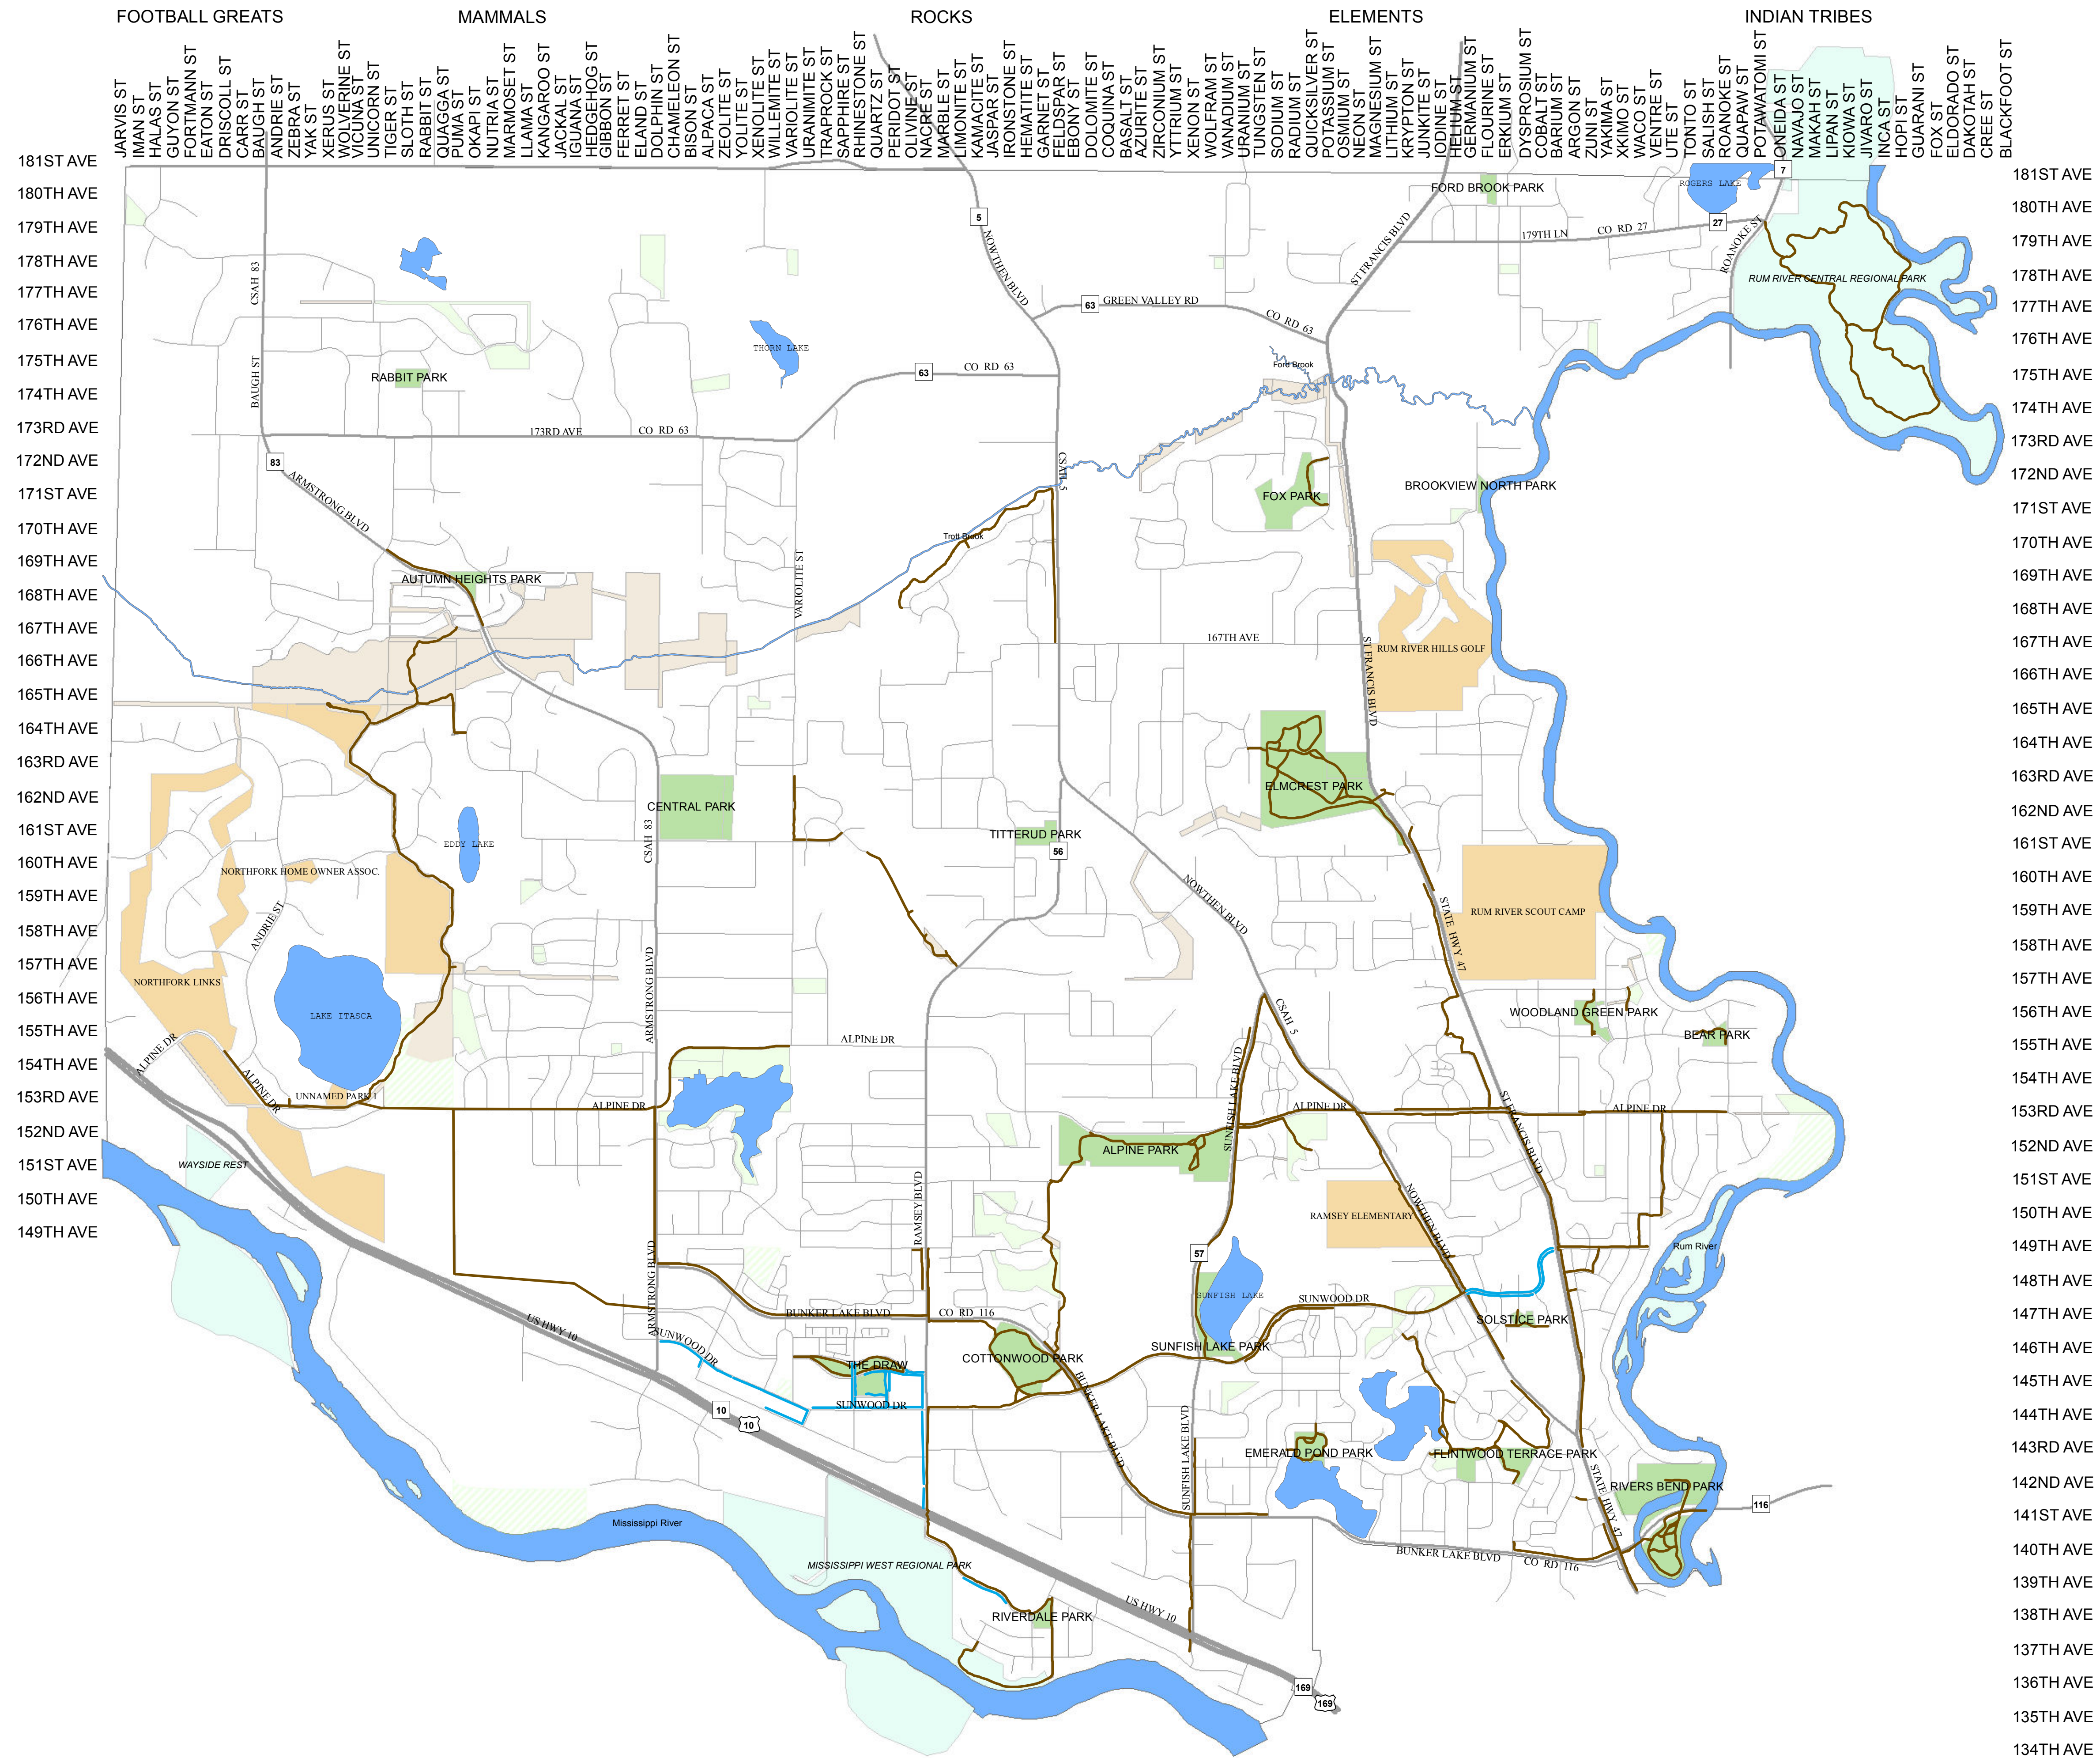

CITY OF RAMSEY PARK AND TRAIL MAP

Legend

- City Maintained
- trails
- Creeks
- Lakes_Ponds

PARK AND OPEN SPACE TYPE

- PARKS
- OPEN SPACE
- ▨ PROPOSED PARK
- QUASI-PUBLIC
- REGIONAL-STATE
- TRAIL CORRIDOR

addroute

ROAD DESIGNATION

- STATE MULTI LANE HIGHWAYS
- STATE HIGHWAYS
- COUNTY HIGHWAYS
- CITY STREETS