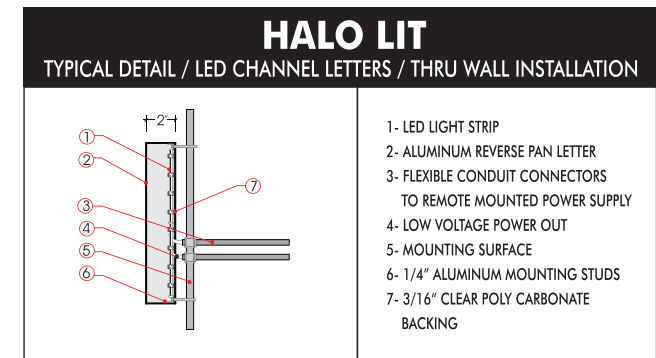

NAU

Channel Letters
SIGN DESCRIPTION:

Ramsey, MN
LOCATION:

Scott Laage
SALESPERSON:

1/4" = 1'
SCALE:

04/25/11
DATE:

NAU_CL_V5A.ai
FILENAME:

LEROY
SIGNS
6325 WELCOME AVE, N.
MINNEAPOLIS, MN 55429
Phone: 763-535-0080
Fax: 763-533-2593