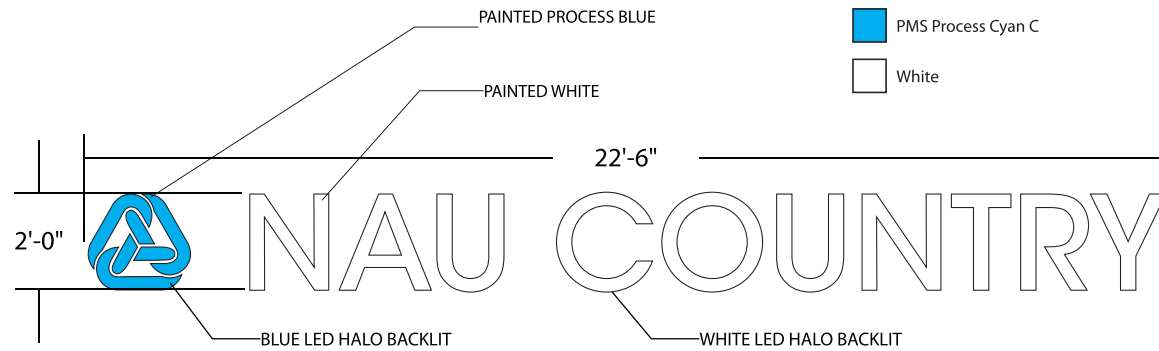

REMOVE EXISTING SIGNS / FABRICATE AND INSTALL TWO NEW SETS INTERNALLY ILLUMINATED CHANNEL LETTERS