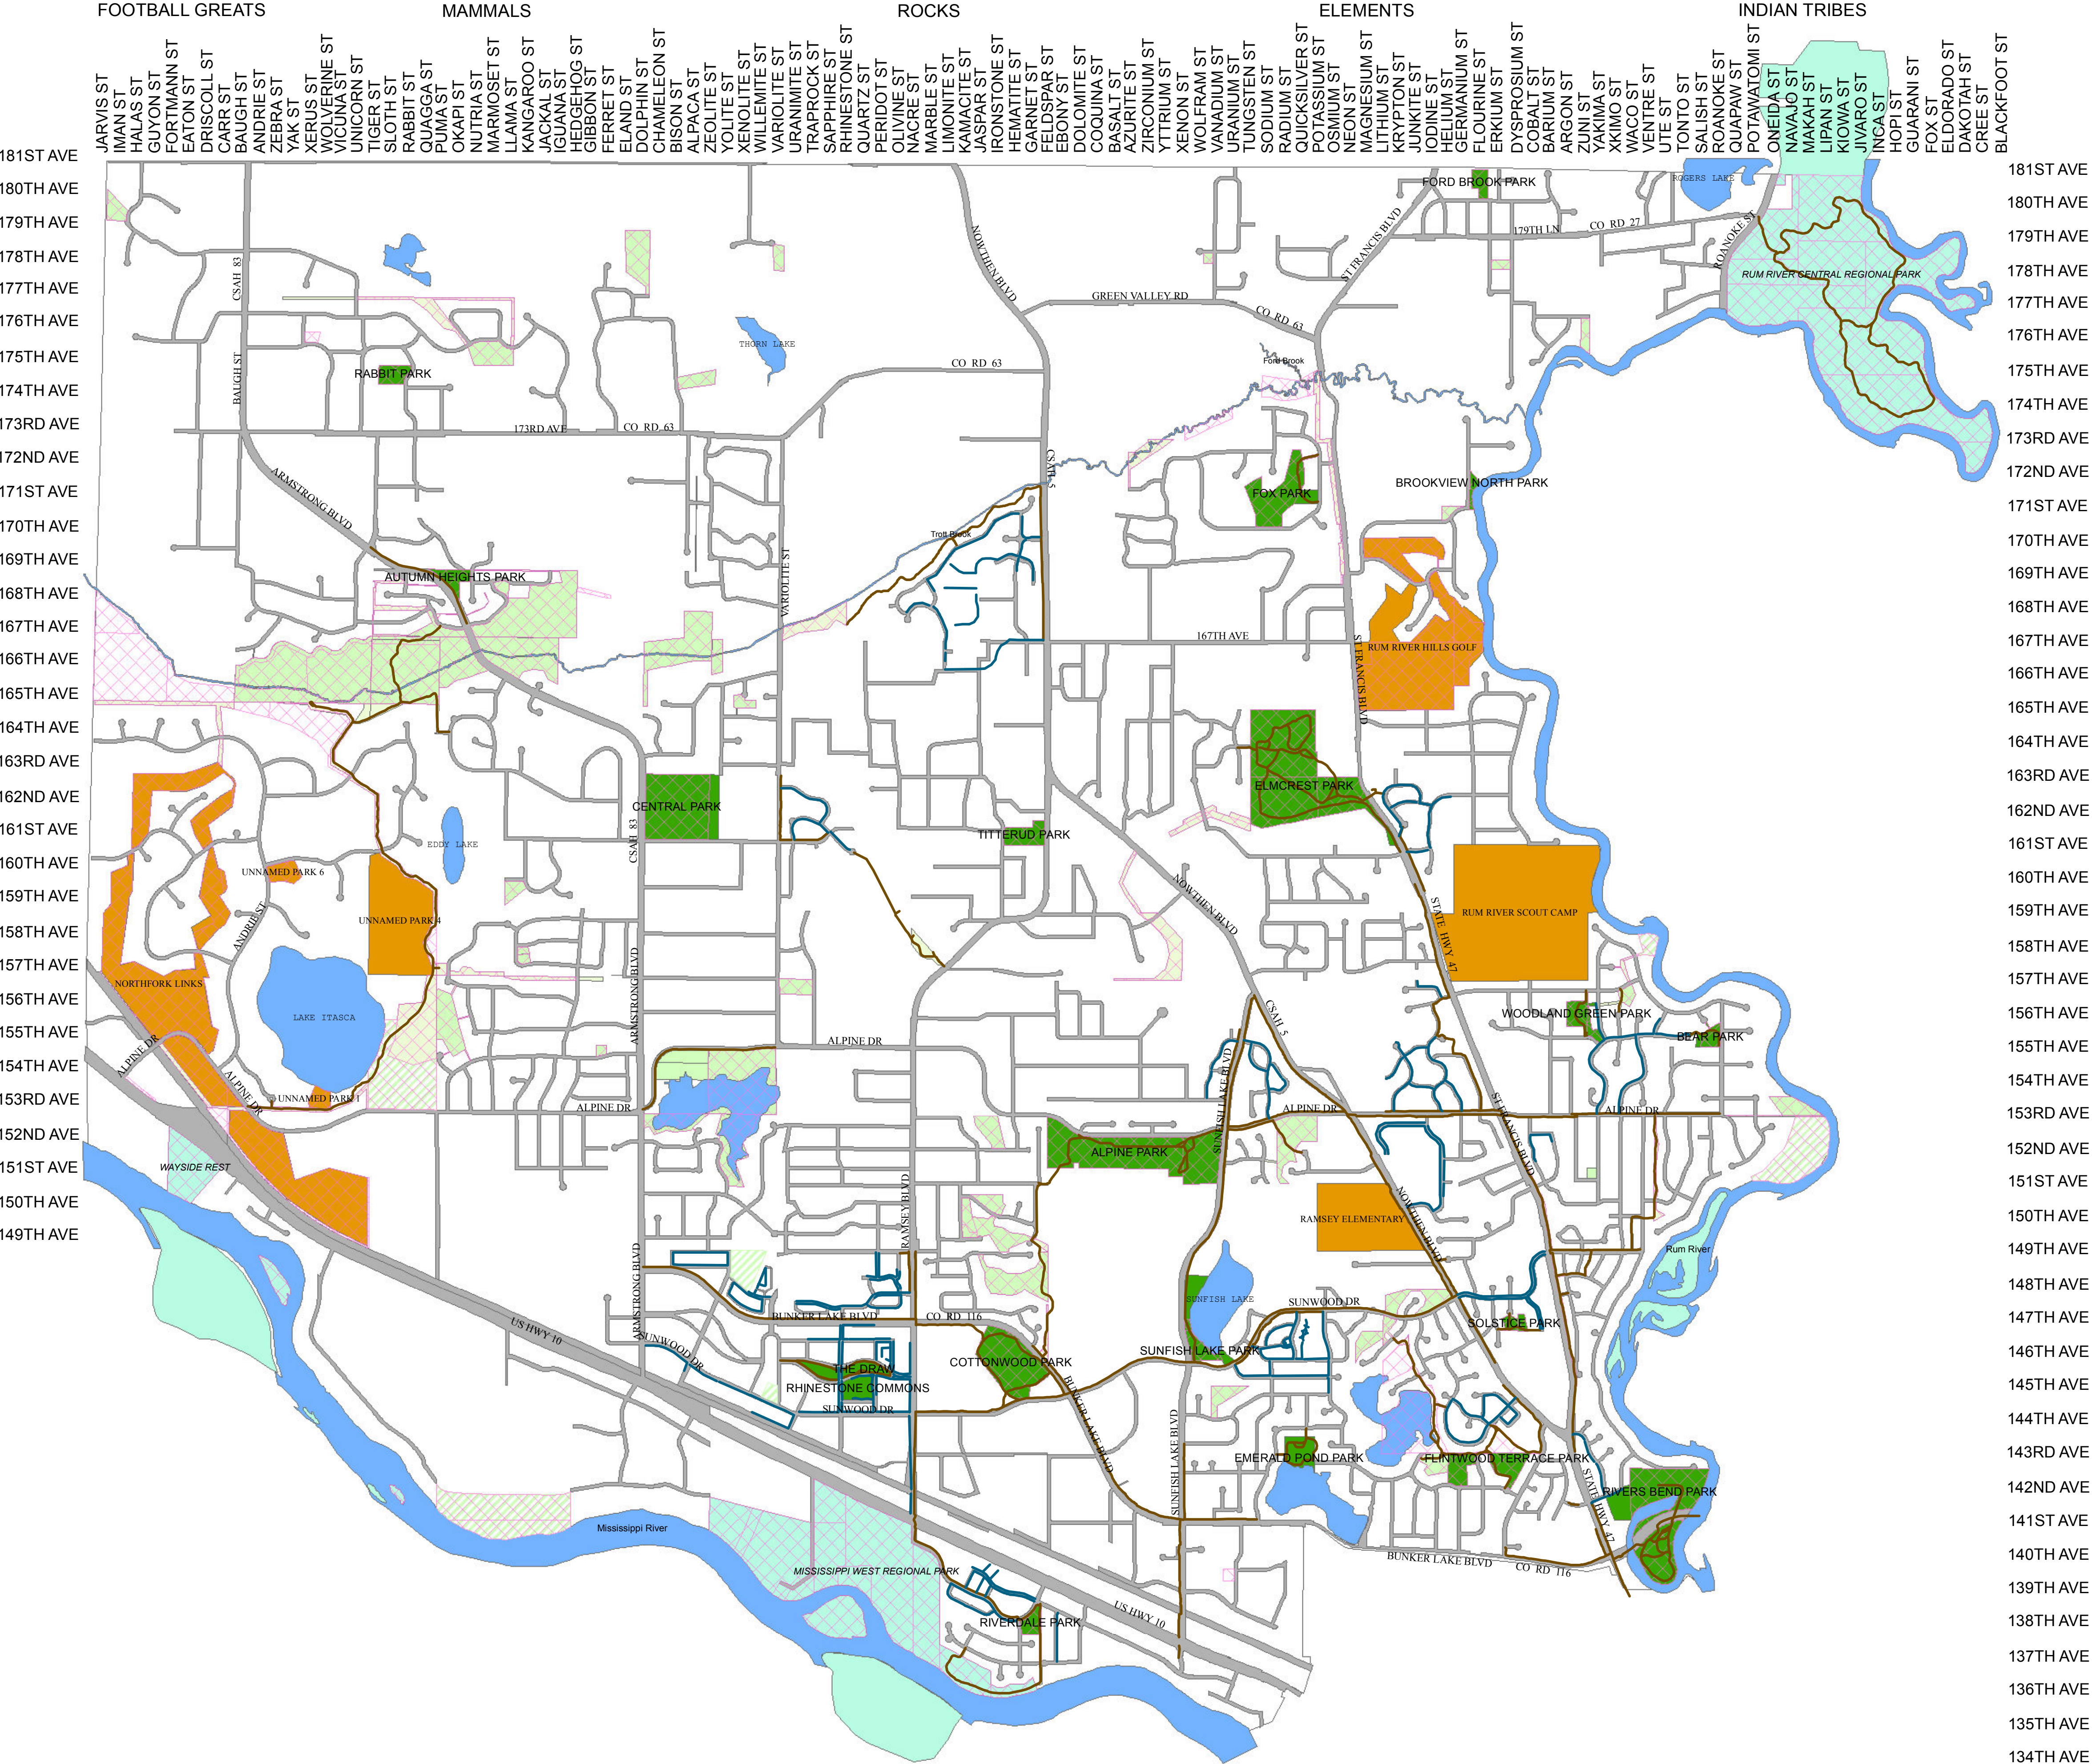

CITY OF RAMSEY 2011 PARK AND TRAIL MAP

Legend

- Sidewalks
- trails

Z1_2003_LU

- Comp Plan Park
- Creeks
- Lakes_Ponds

PARK AND OPEN SPACE

TYPE

- PARKS
- OPEN SPACE
- PROPOSED PARK
- QUASI-PUBLIC
- REGIONAL-STATE
- TRAIL CORRIDOR