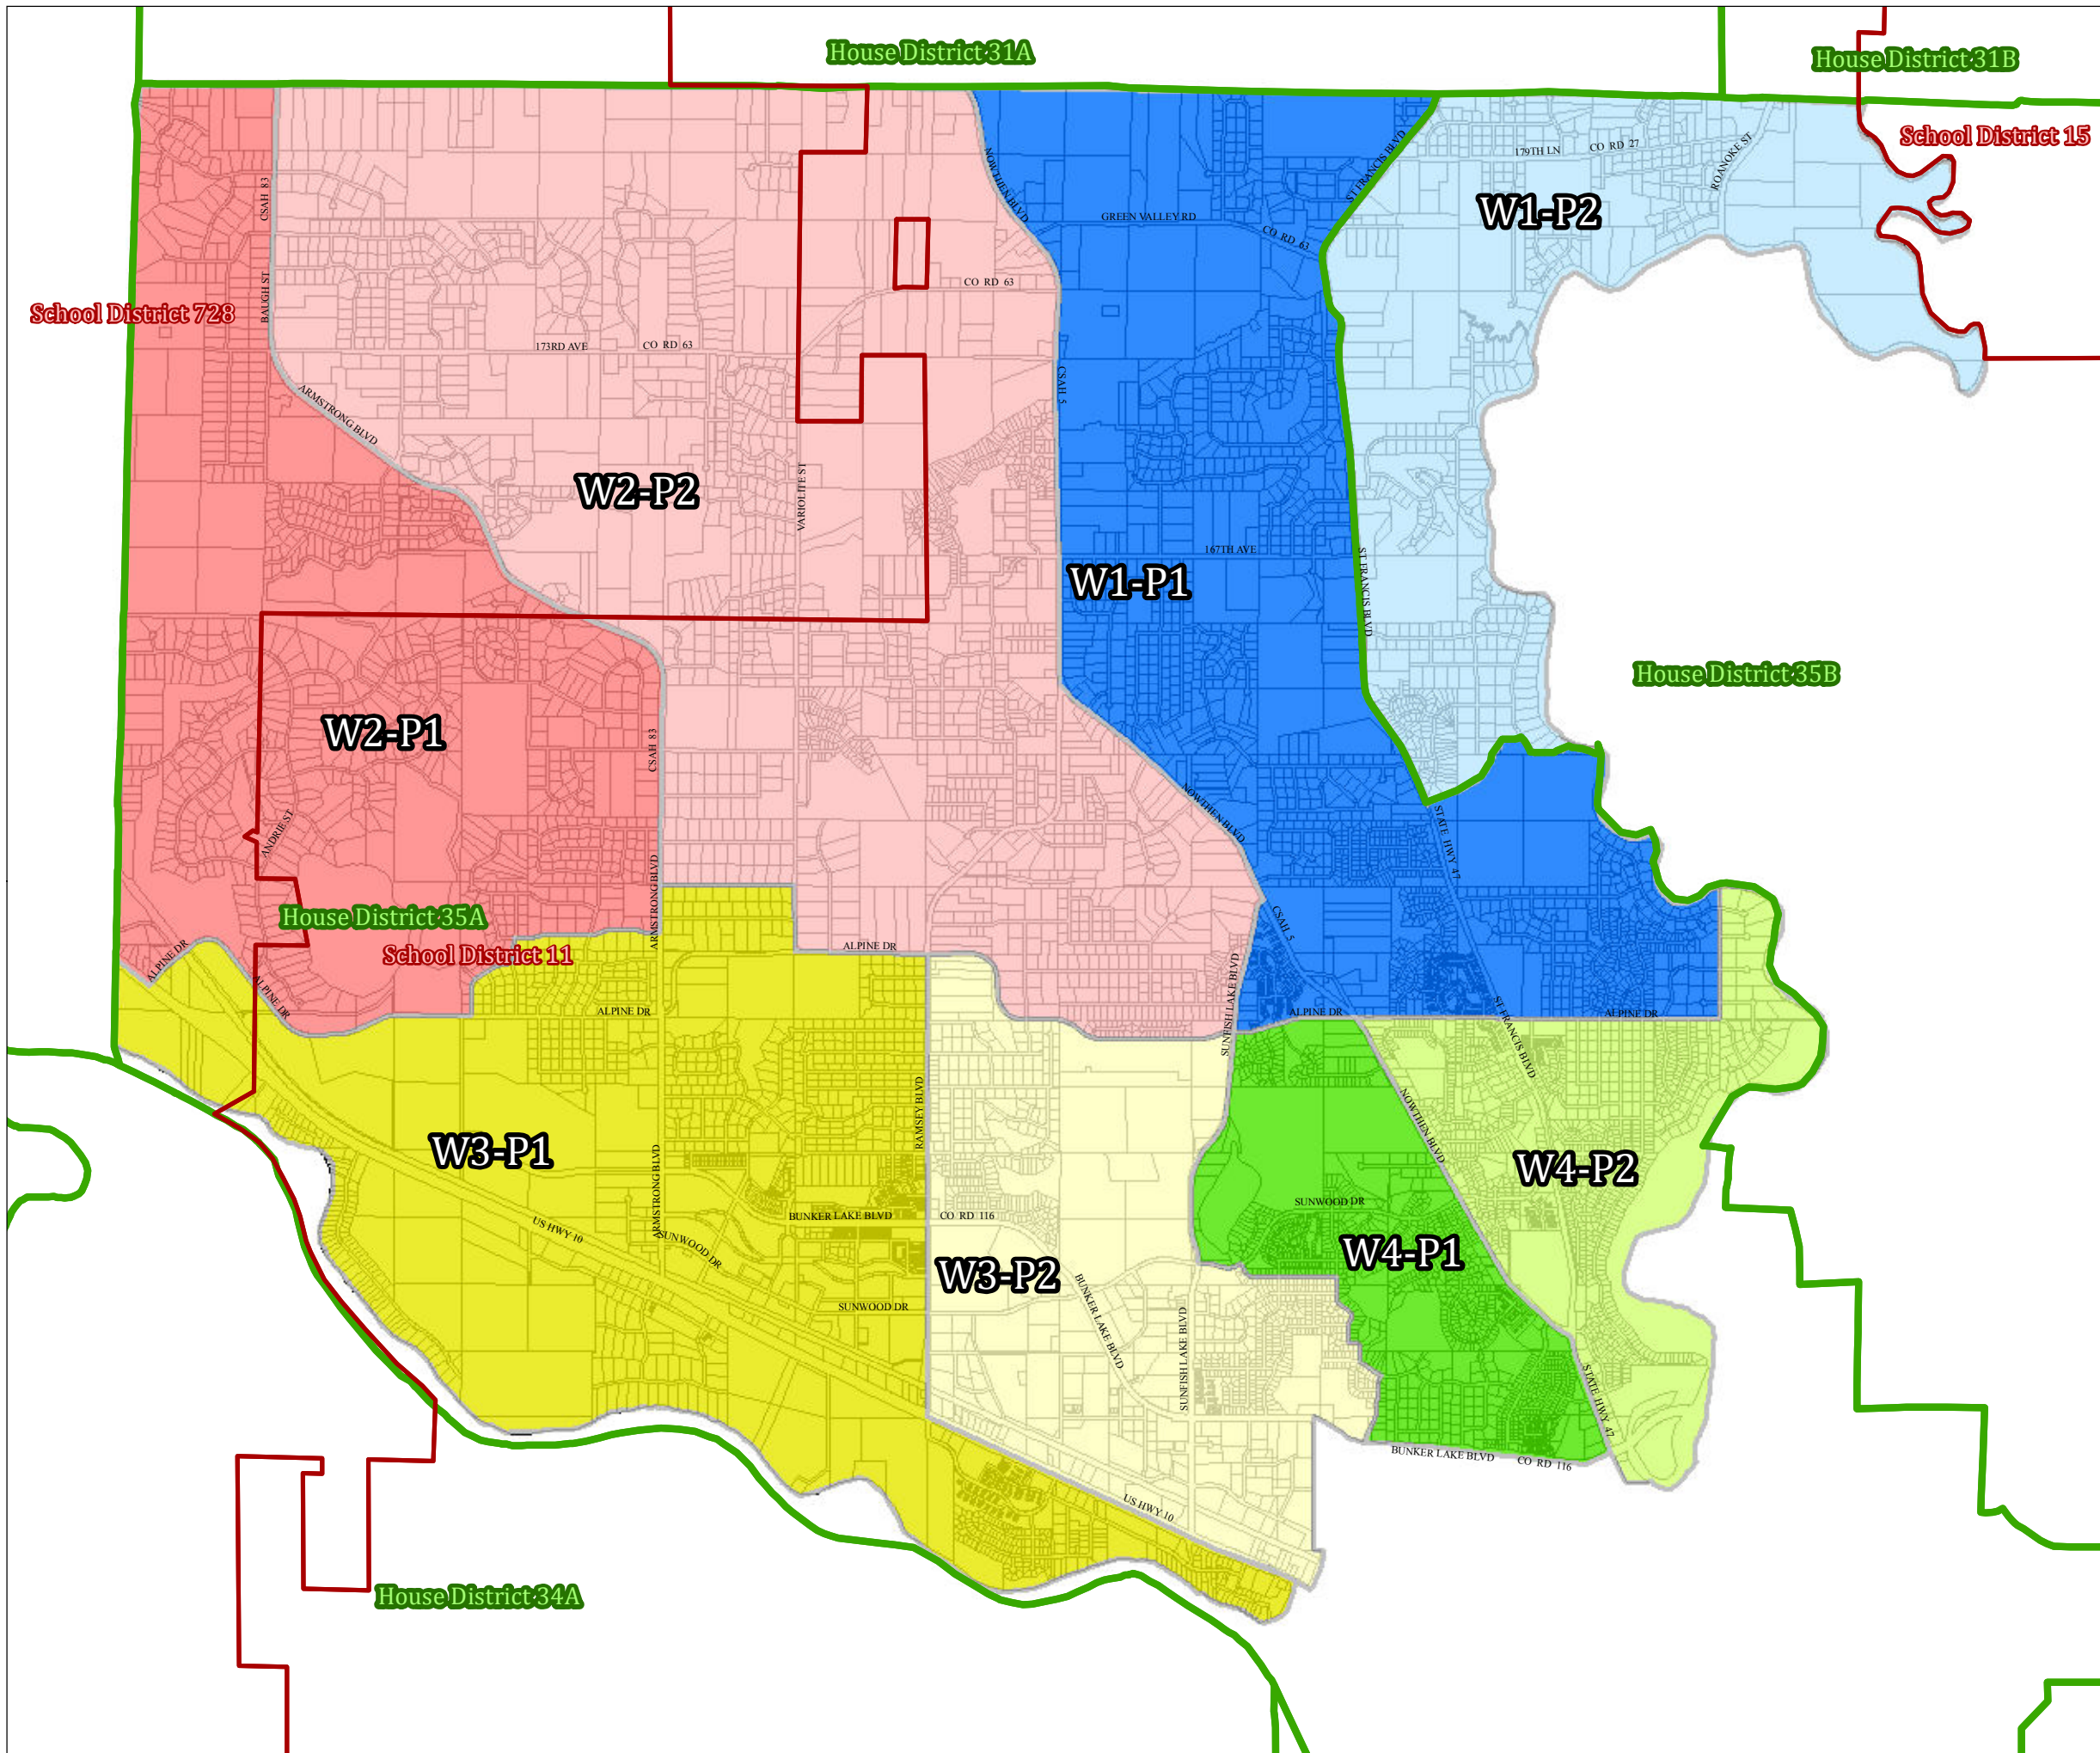

Proposed Ward Redistricting Plan

February 22, 2012

- Parcels
- NEW Legislative Districts
- School Districts

Proposed Precincts

- W1-P1
- W1-P2
- W2-P1
- W2-P2
- W3-P1
- W3-P2
- W4-P1
- W4-P2

Ward 1 = 6,091 (+3%)
Ward 2 = 5,821 (-1%)
Ward 3 = 5,721 (-3%)
Ward 4 = 5,939 (+1%)