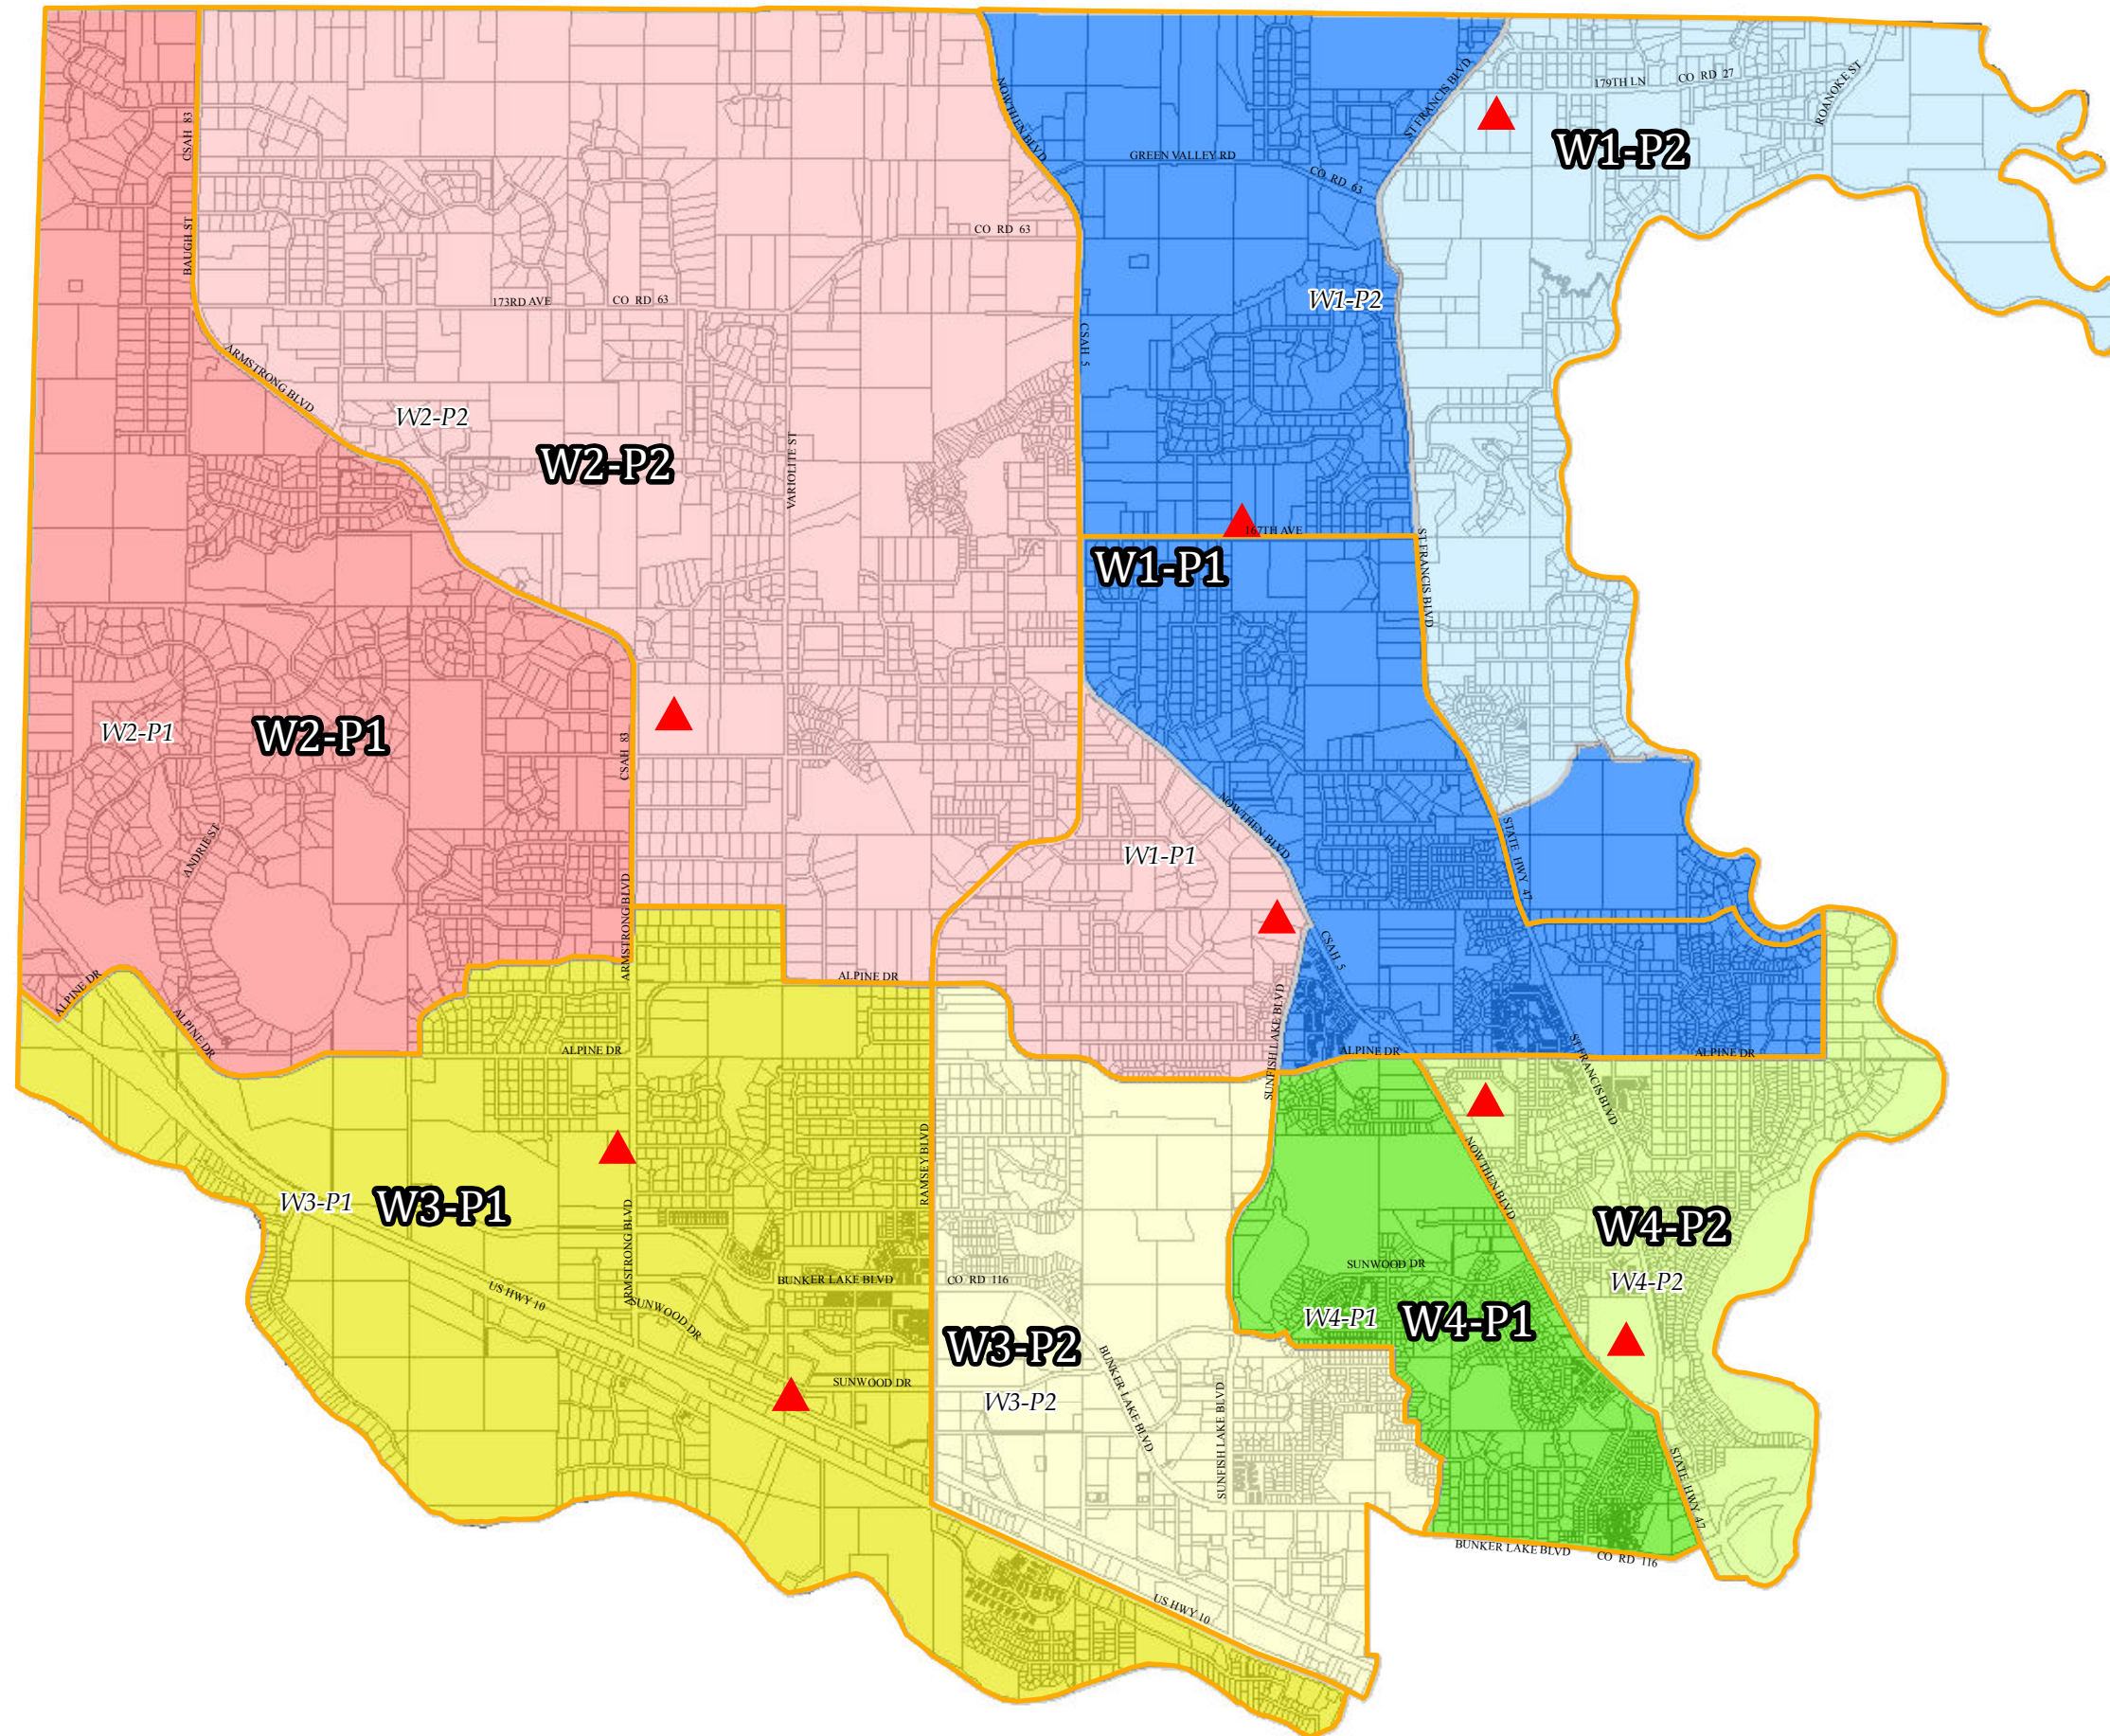

Proposed Ward Redistricting Plan

February 22, 2012

- Parcels
- Polling Locations
- Proposed Precincts
 - W1-P1
 - W1-P2
 - W2-P1
 - W2-P2
 - W3-P1
 - W3-P2
 - W4-P1
 - W4-P2
- Current Precincts
- Current Precincts

Ward 1 = 6,091 (+3%)
Ward 2 = 5,821 (-1%)
Ward 3 = 5,721 (-3%)
Ward 4 = 5,939 (+1%)