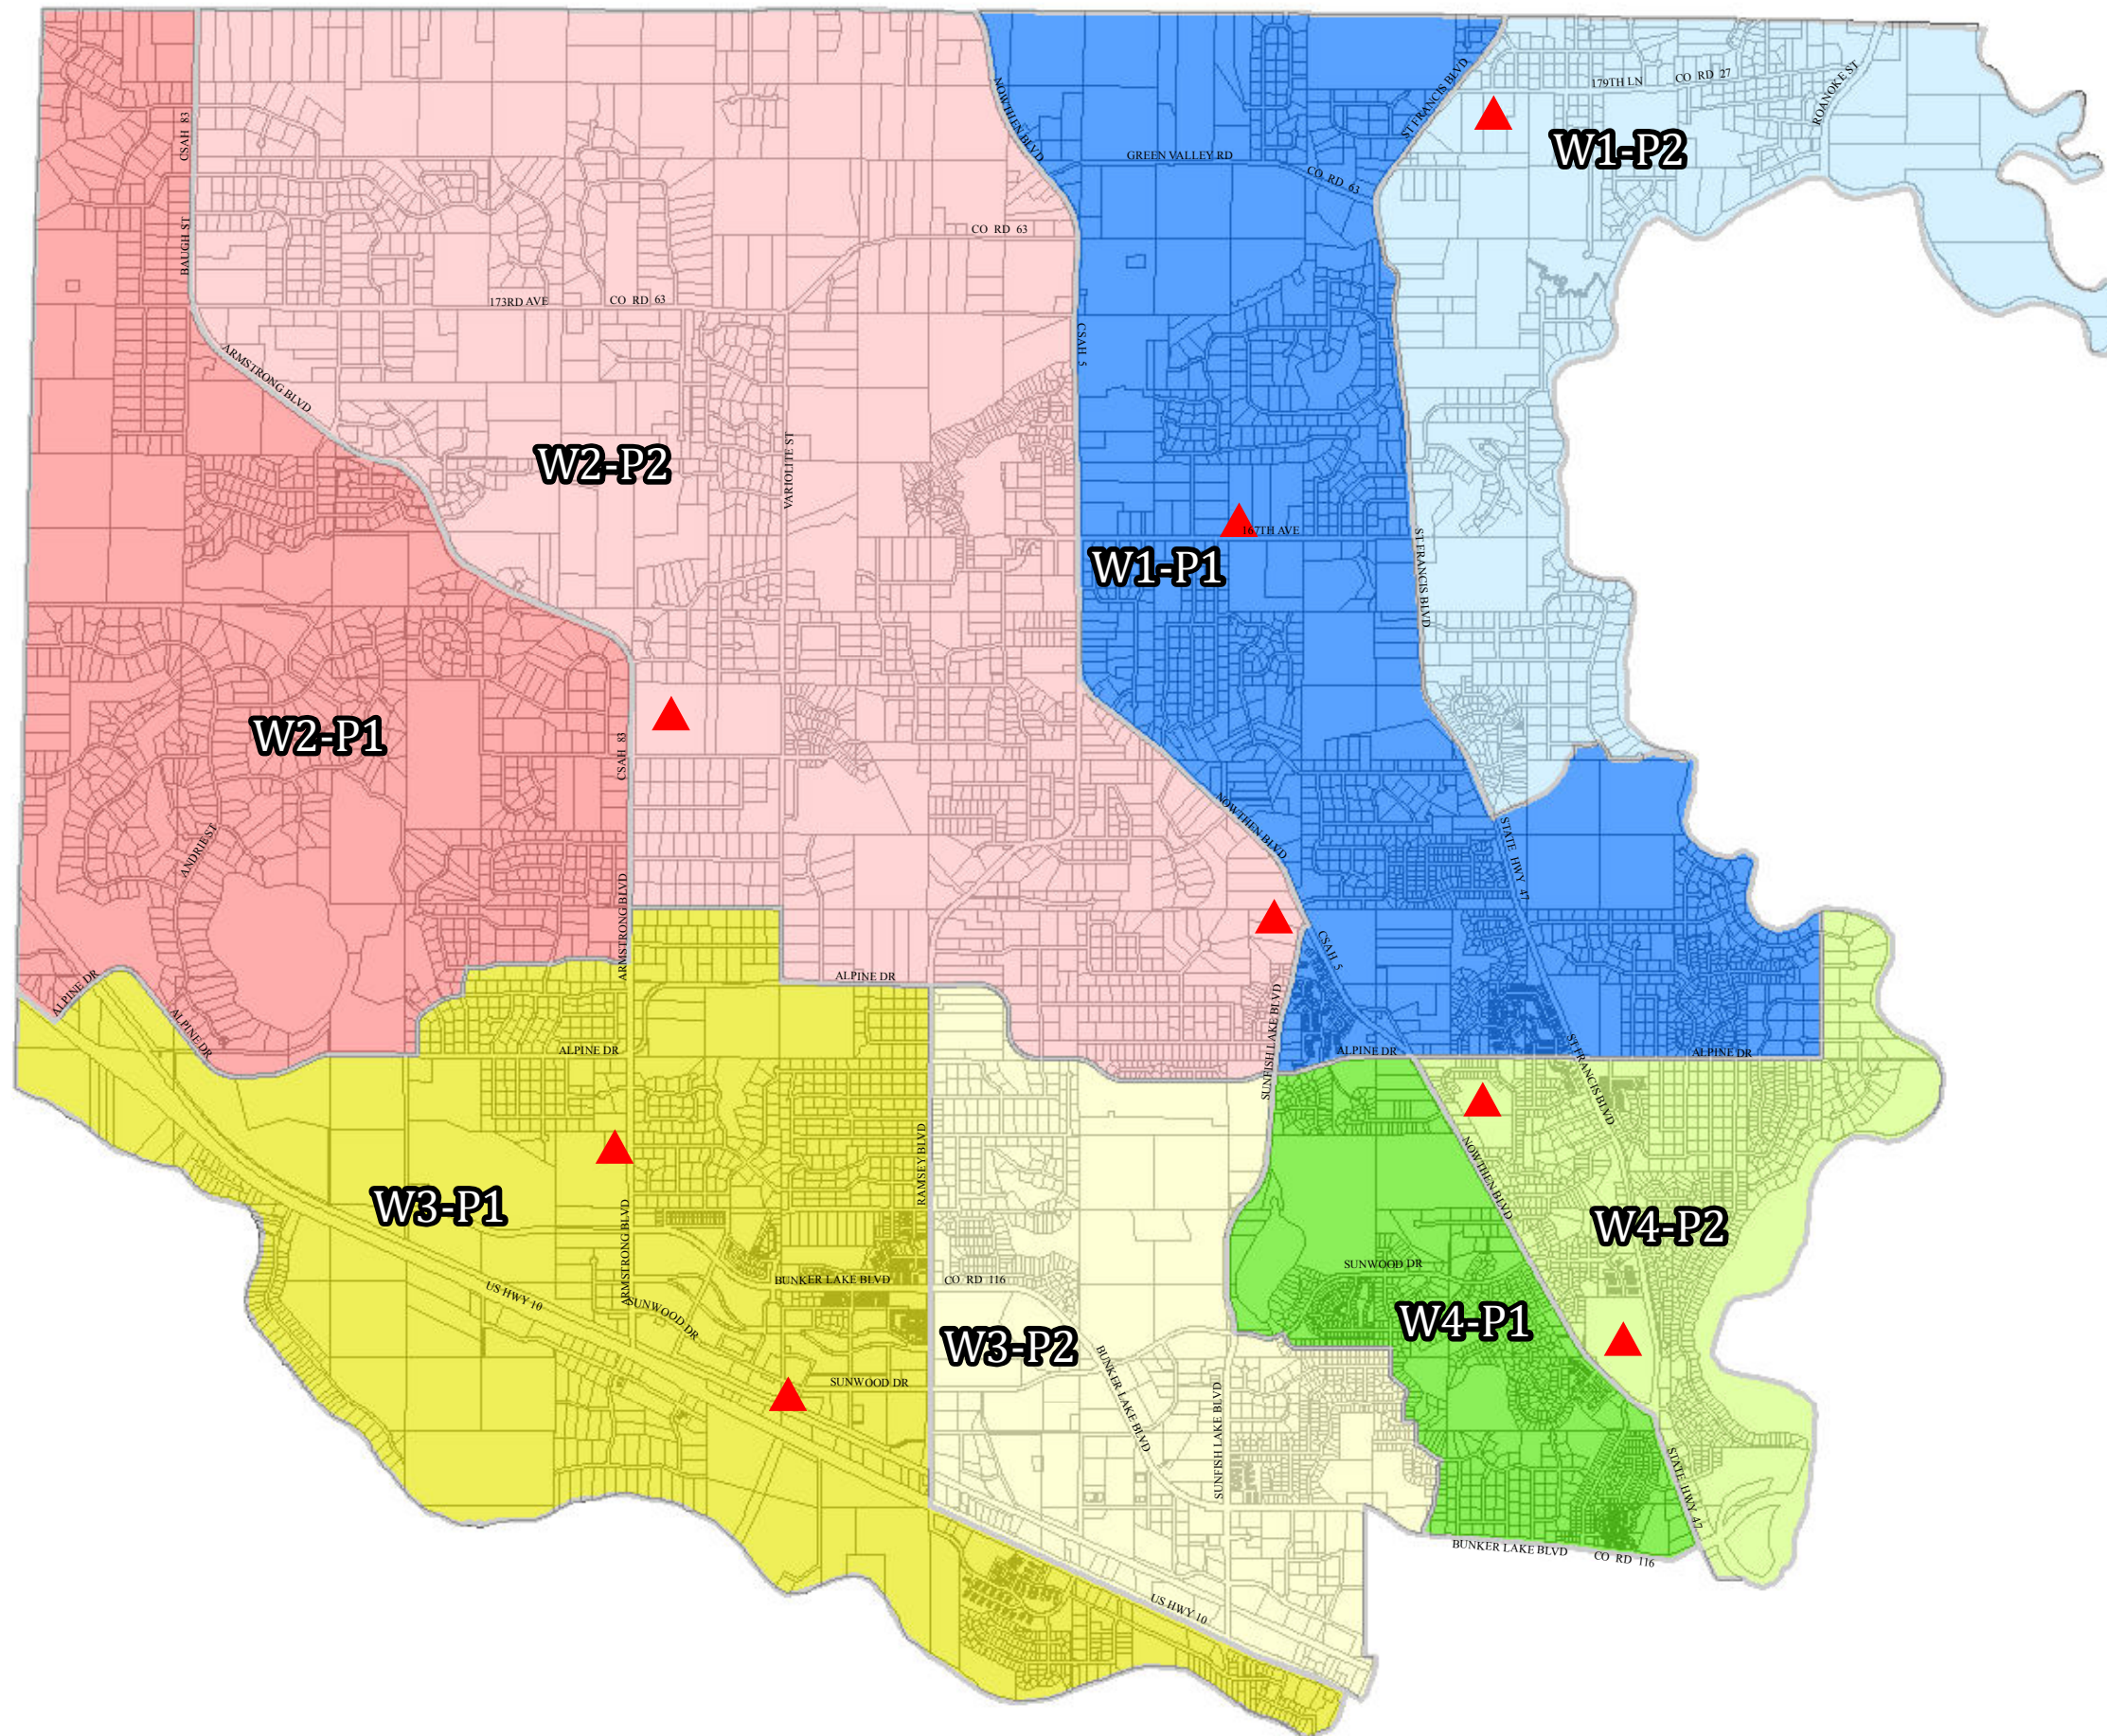

Proposed Ward Redistricting Plan

February 22, 2012

- Parcels
- Polling Locations

Proposed Precincts

- W1-P1
- W1-P2
- W2-P1
- W2-P2
- W3-P1
- W3-P2
- W4-P1
- W4-P2

Ward 1 = 6,091 (+3%)
 Ward 2 = 5,821 (-1%)
 Ward 3 = 5,721 (-3%)
 Ward 4 = 5,939 (+1%)