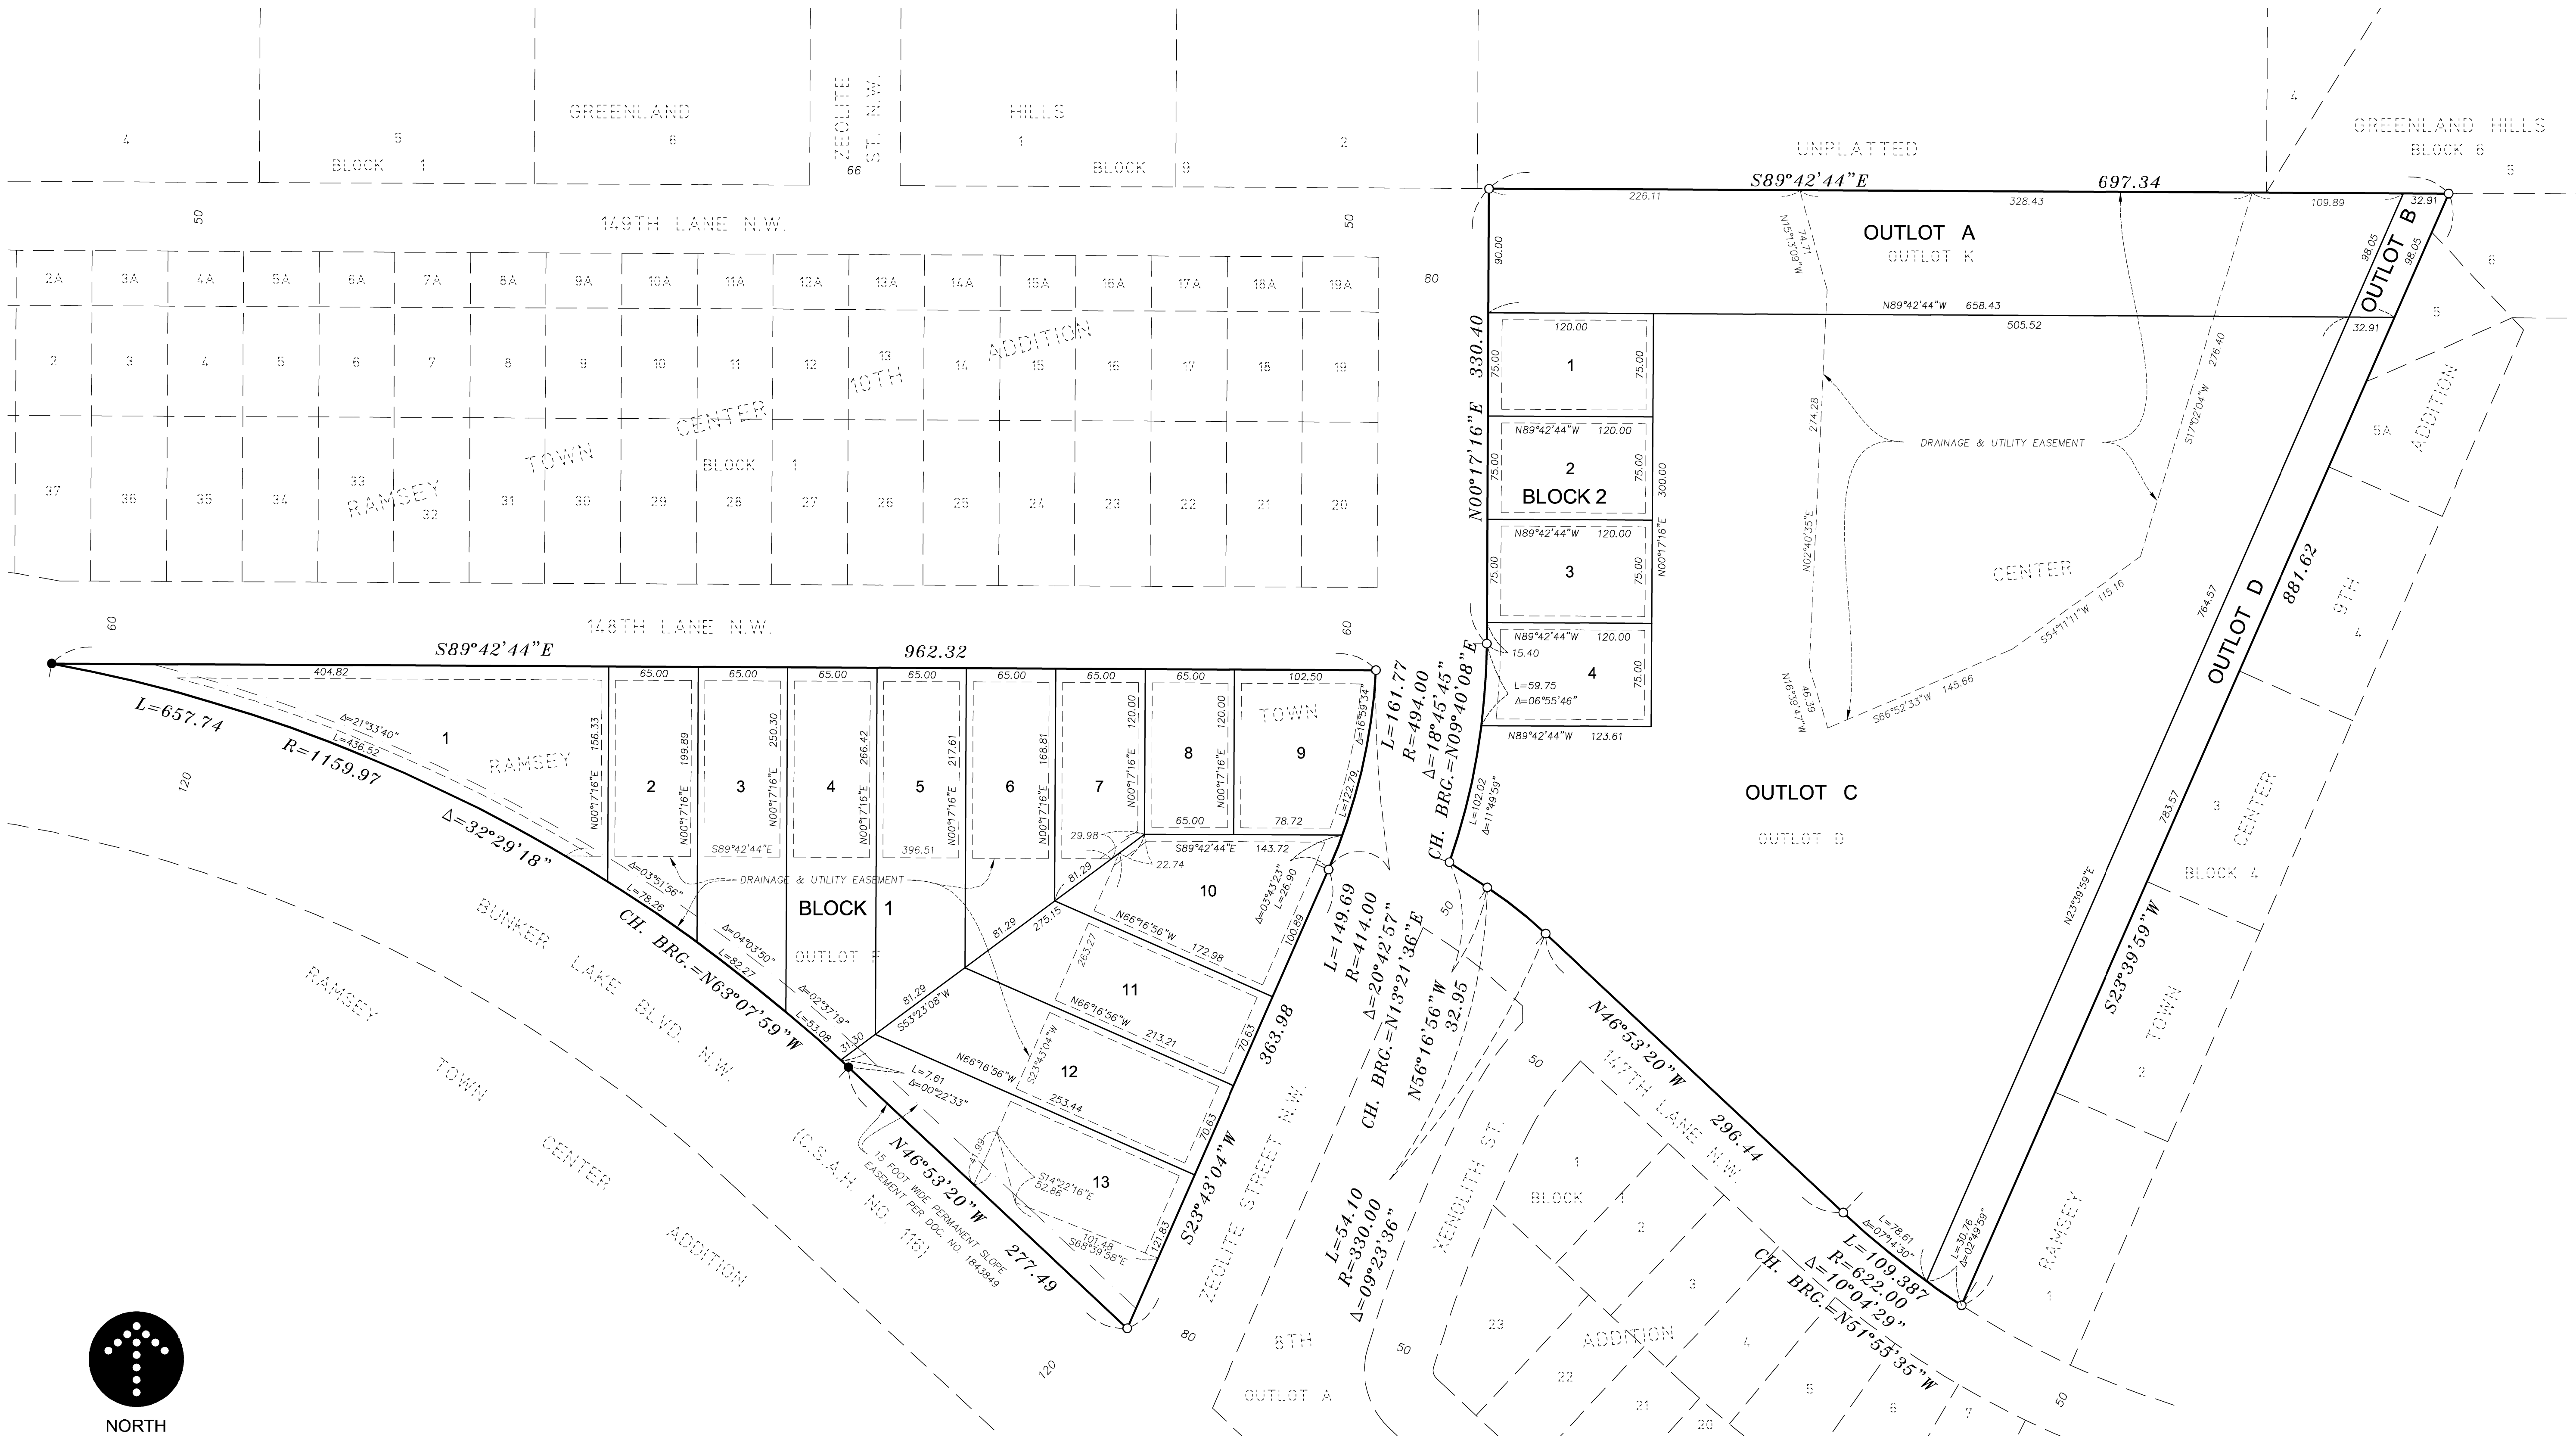

# COR THREE

- DENOTES IRON MONUMENT FOUND
- DENOTES 1/2 INCH BY 14 INCH IRON MONUMENT, SET AND MARKED WITH MINNESOTA LICENSE NO. 47465