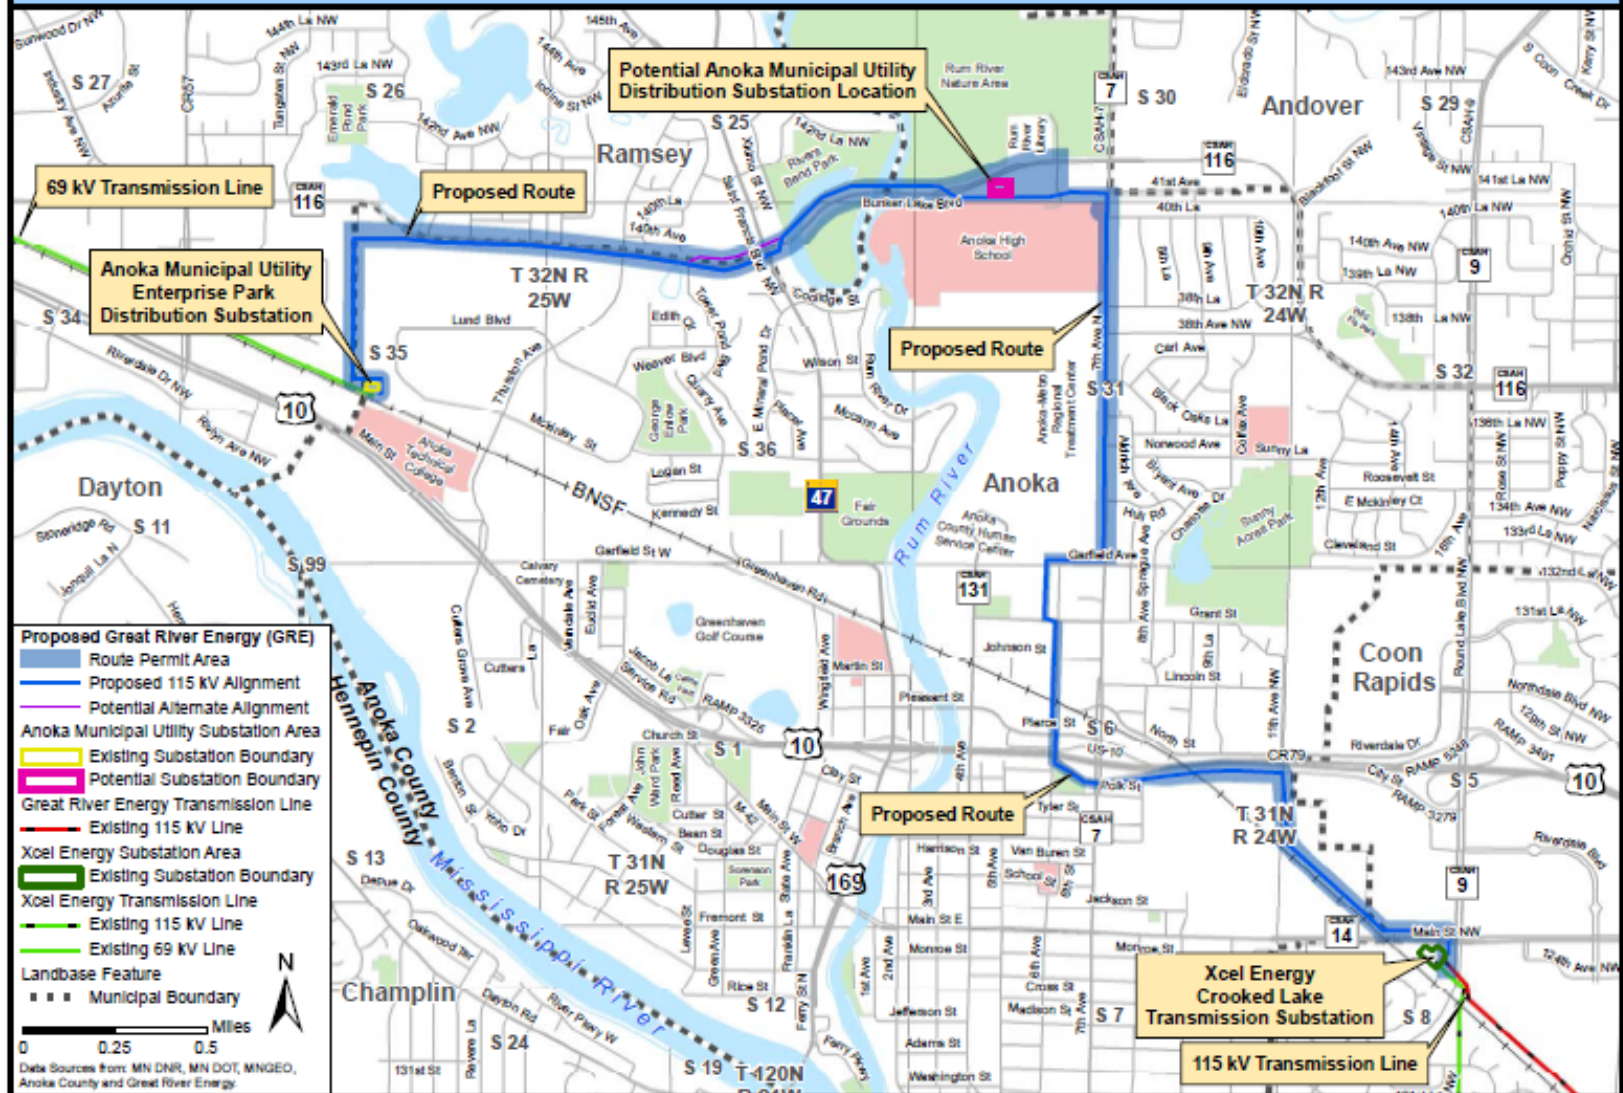

RAMSEY ECONOMIC DEVELOPMENT AUTHORITY

Brian Burandt

October 11, 2012

CONNEXUS SERVICE AREA

DATA CENTERS - TARGET

DATA CENTERS – UNITED HEALTH

CROOKED LAKE TO ENTERPRISE PARK

Proposed Project

THE END

Questions?