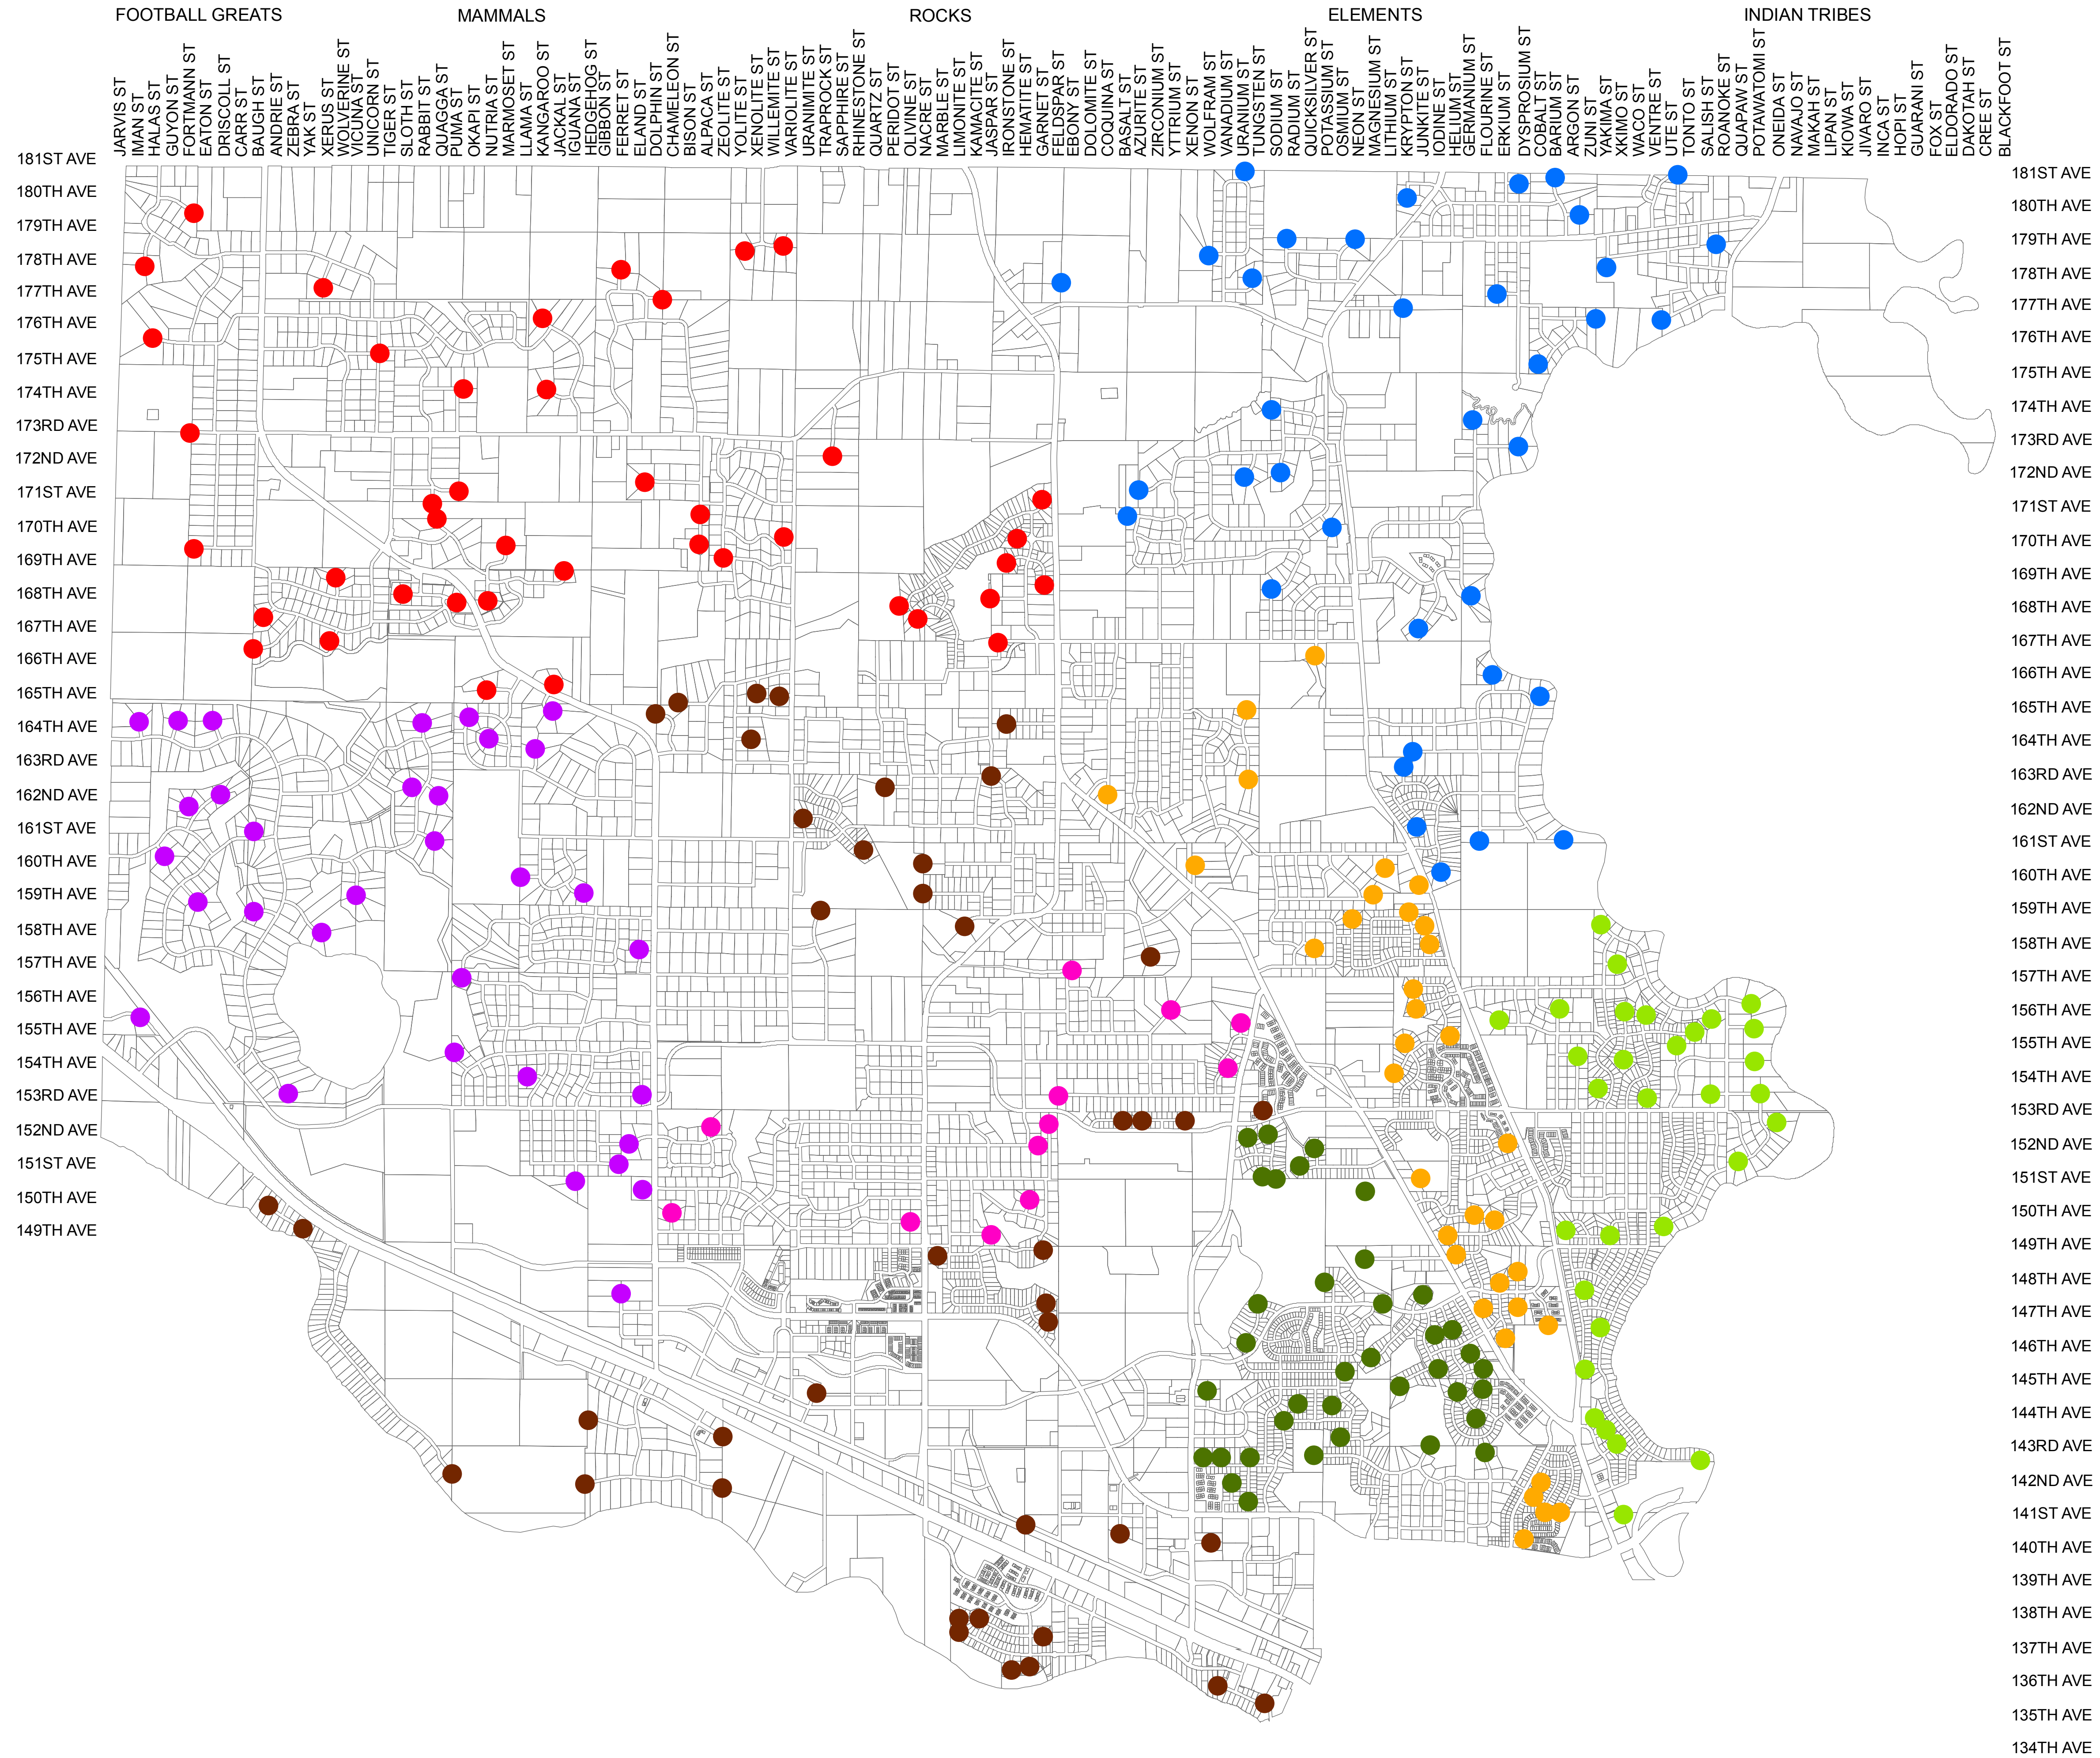

2011-12 Plow Map

Legend

Cul-de-Sac

- 637 GRANT
- 664 MIKE BERGE
- 676 KEITH - FIRE STATION 1
- 653 MIKE NIELSEN
- 667 SEASONAL
- 675 SEASONAL
- 651 SEASONAL
- 603 MICK