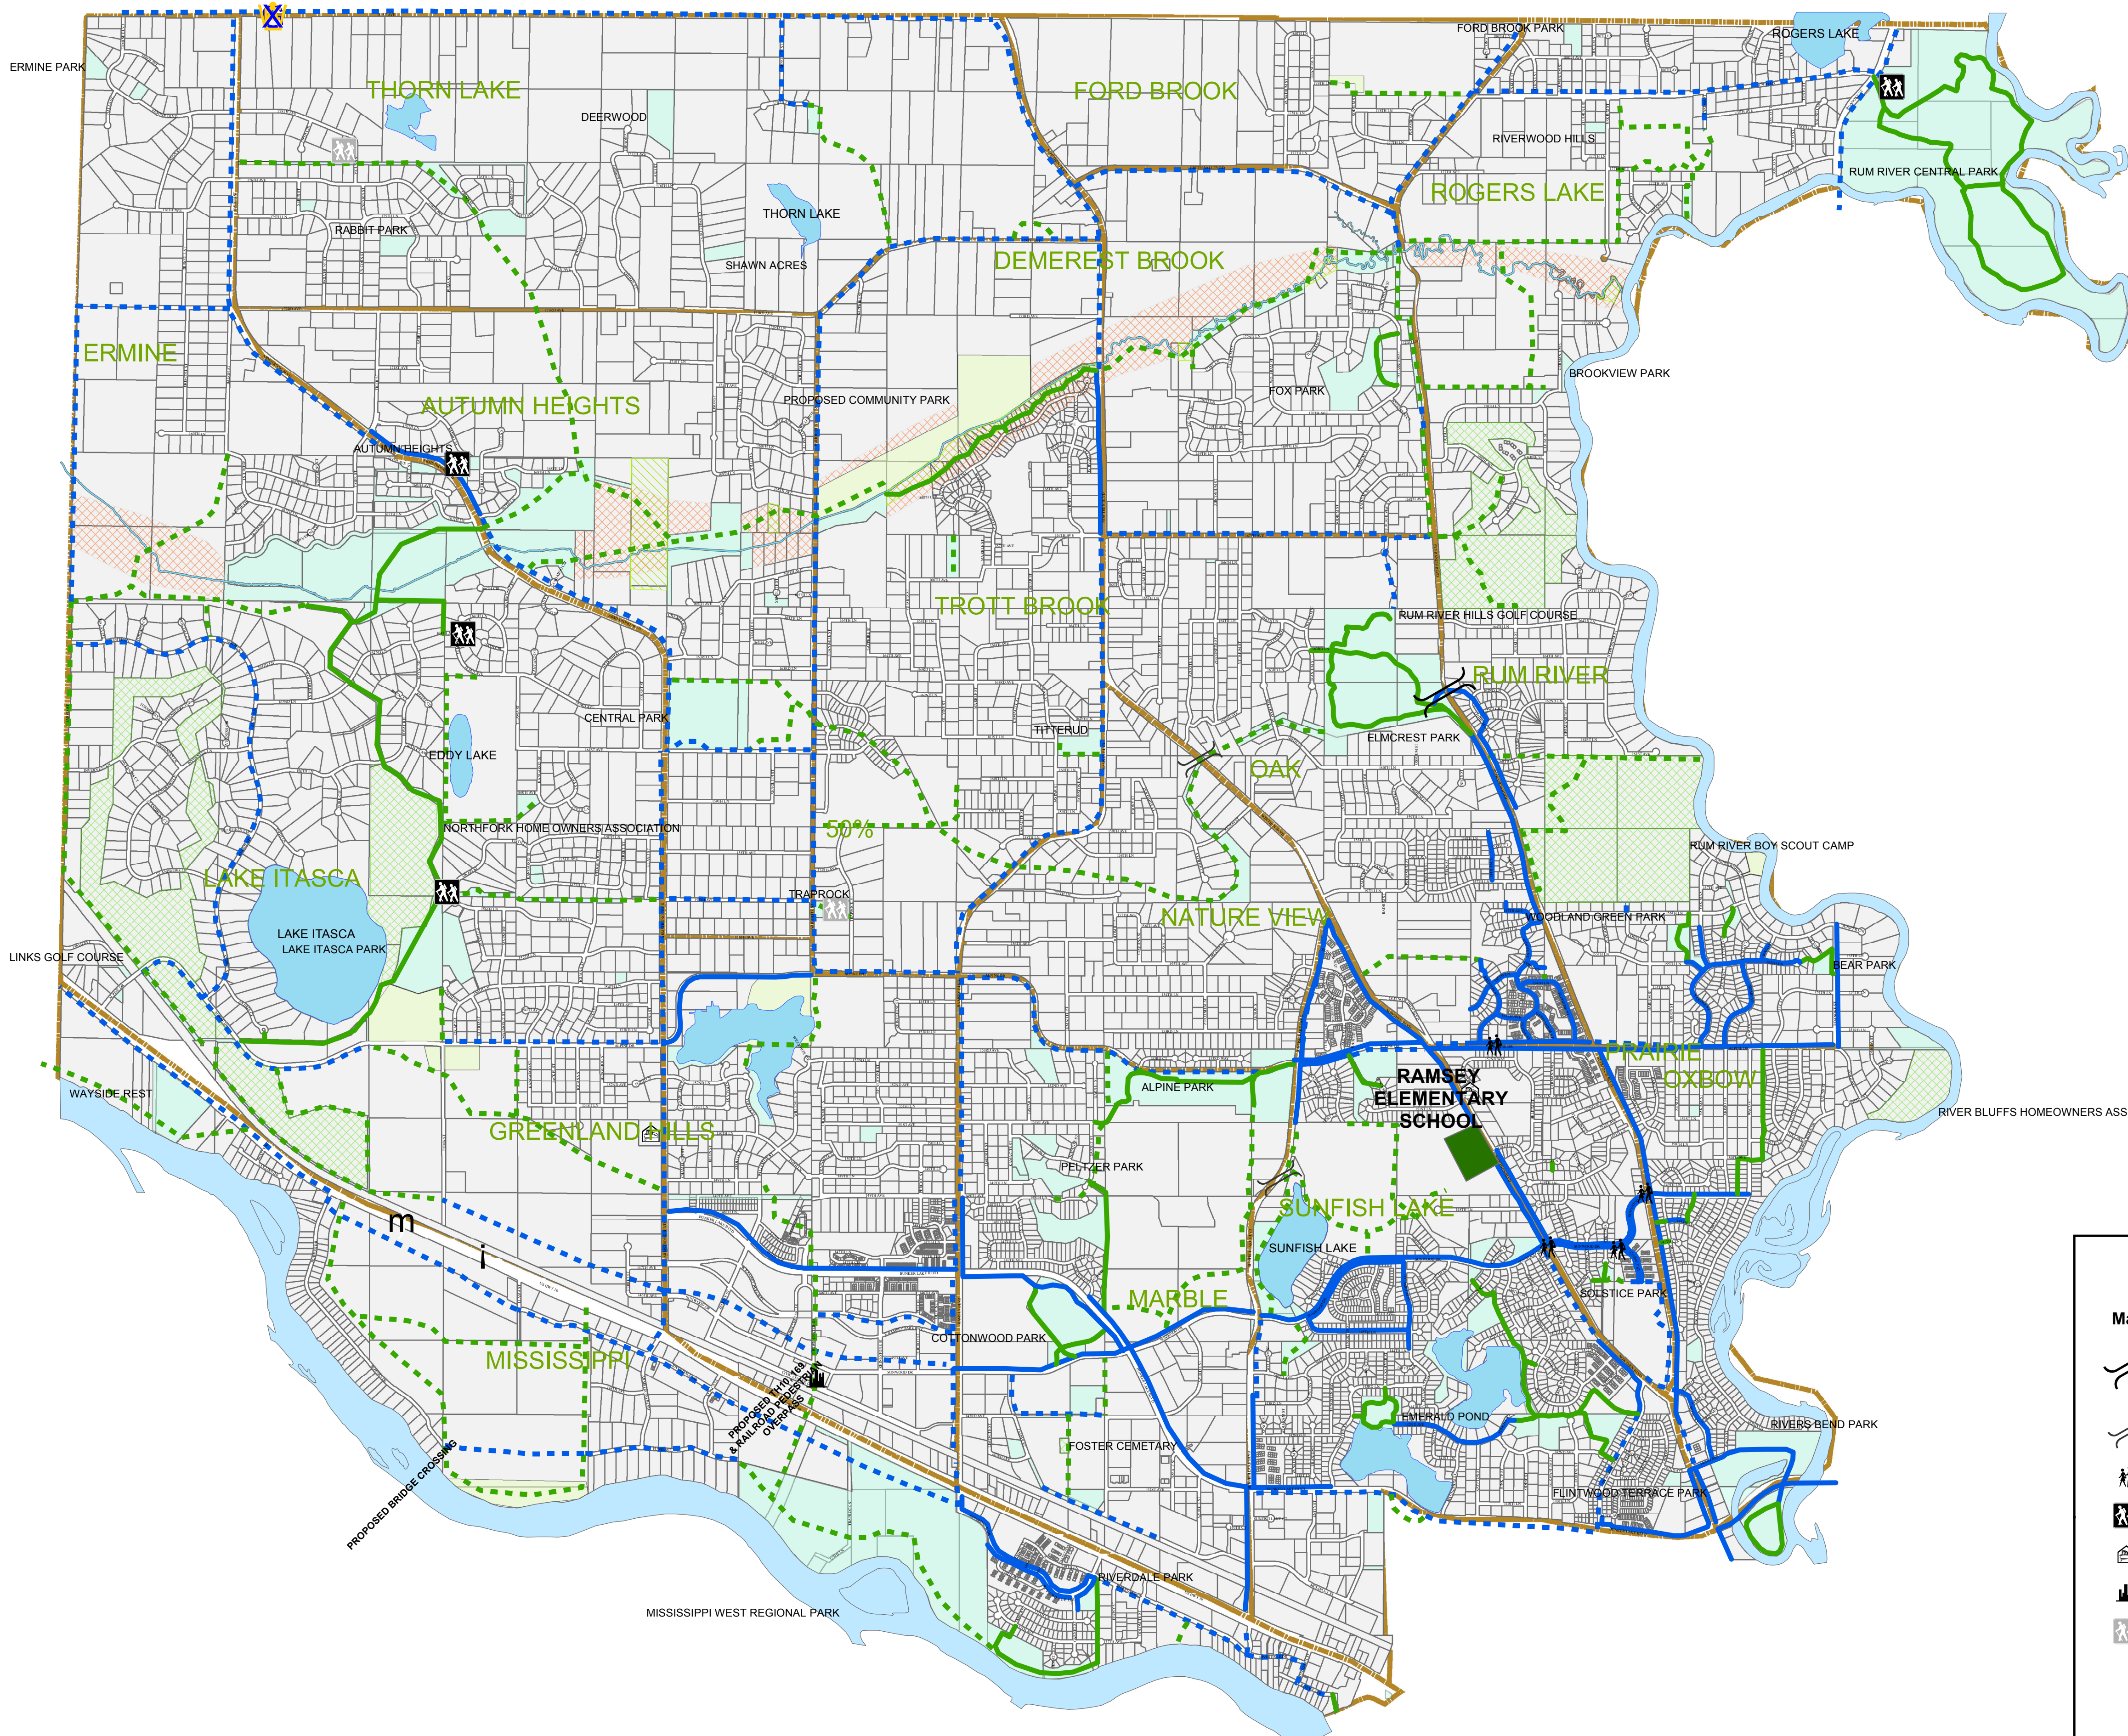

City of Ramsey Master Park and Trail Plan

Legend

Map Symbols	Existing Trails
Underpass	Off-Road
Proposed Underpass	On-Road (Separated)
Crosswalk	Proposed Trails
Existing Trailhead	Off-Road
Fire Station	On-Roadway (separated)
City Hall	Conservation Easements
Proposed Trailhead	Parks
	Quasi-Public
	Existing Parks
	Proposed Park
	TROTT BROOK SPECIAL PROTECTION CORRIDOR
	Ramsey Recreation Districts