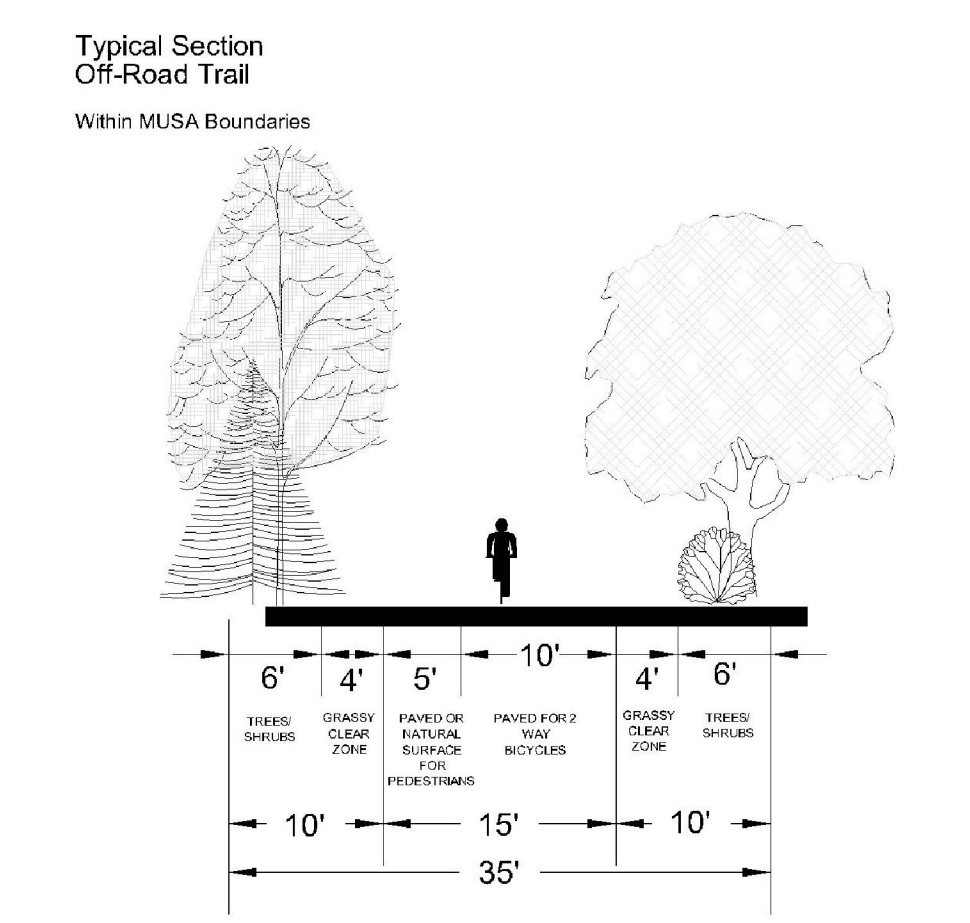

City of Ramsey Master Park and Trail Plan

Legend

Map Symbols	Existing Trails
Underpass	Off-Road
Proposed Underpass	On-Road (Separated)
Crosswalk	Proposed Trails
Existing Trailhead	Off-Road
Fire Station	On-Roadway (separated)
City Hall	Conservation Easements
Proposed Trailhead	Parks
	Quasi-Public
	Existing Parks
	Proposed Park
	TROTT BROOK SPECIAL PROTECTION CORRIDOR
	Ramsey Recreation Districts