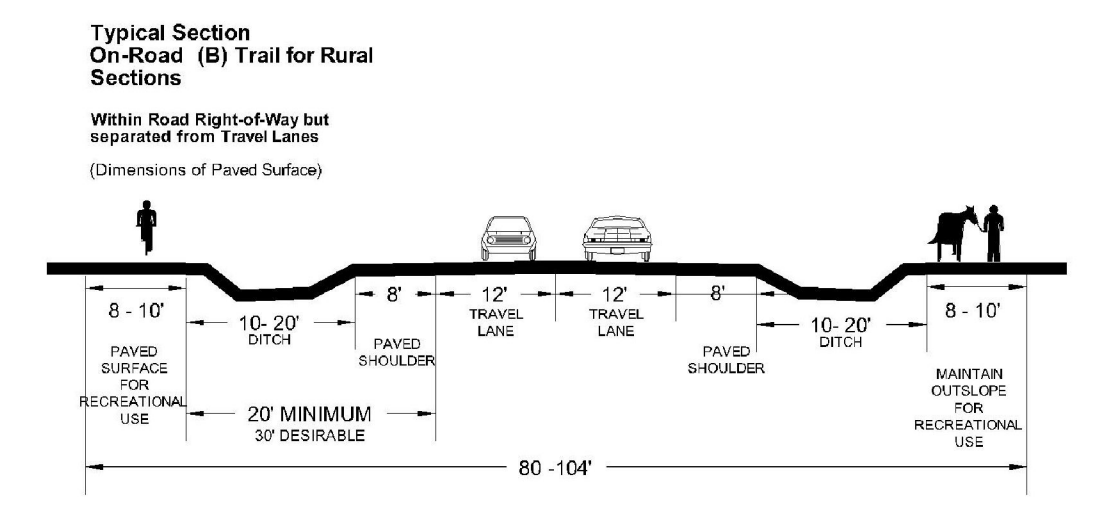

City of Ramsey Master Park and Trail Plan

Legend

Map Symbols	Existing Trails
Underpass	Off-Road
Proposed Underpass	On-Road (Separated)
Crosswalk	Proposed Trails
Existing Trailhead	Off-Road
Fire Station	On-Roadway (separated)
City Hall	Conservation Easements
Proposed Trailhead	Parks
	Quasi-Public
	Existing Parks
	Proposed Park
	TROTT BROOK SPECIAL PROTECTION CORRIDOR
	Ramsey Recreation Districts