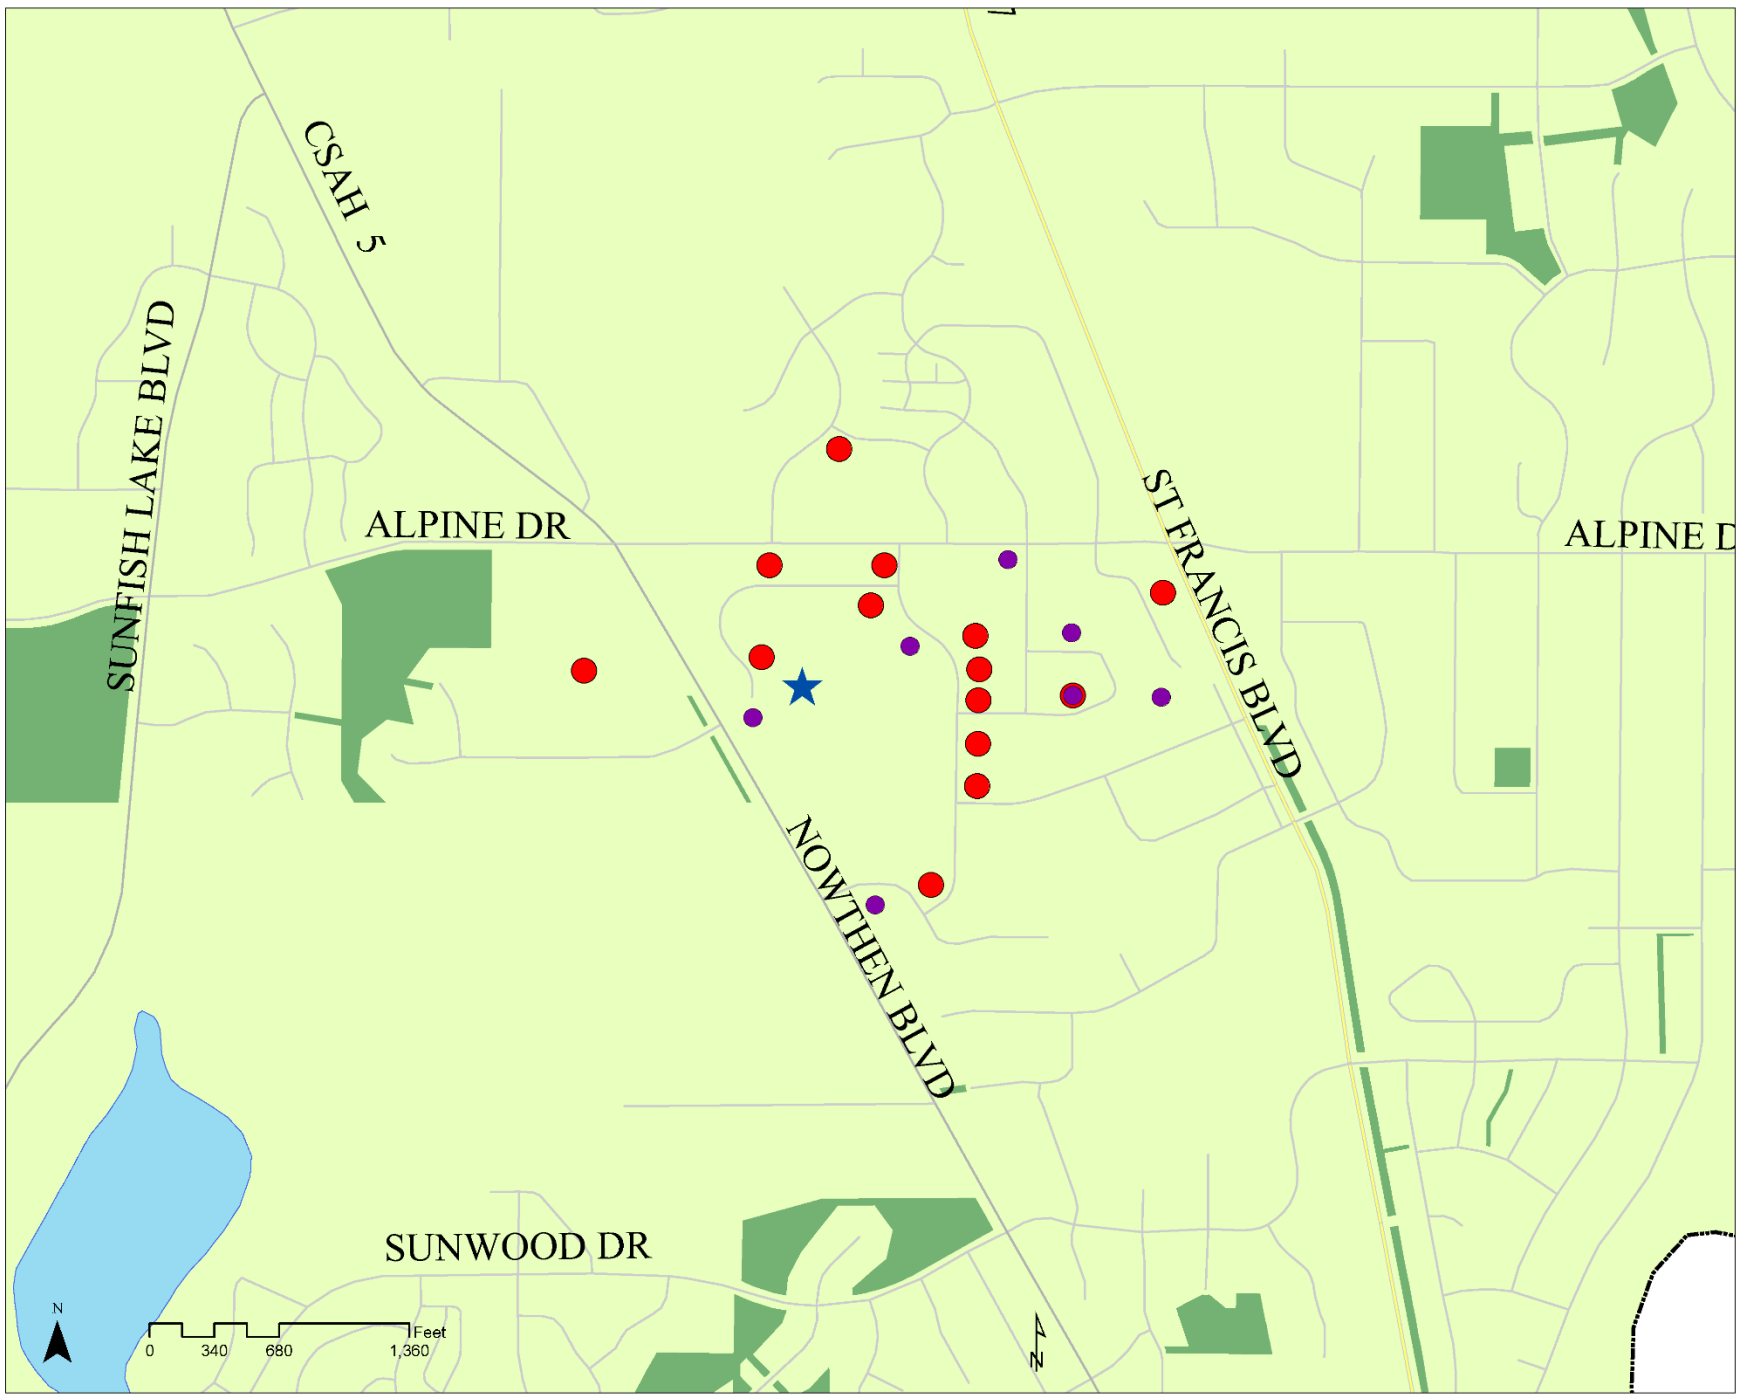

**Former
Municipal Center**
*Land Use Open House
Attendees*

- Former Municipal Center
- Submitted Comments
- Attended Open House