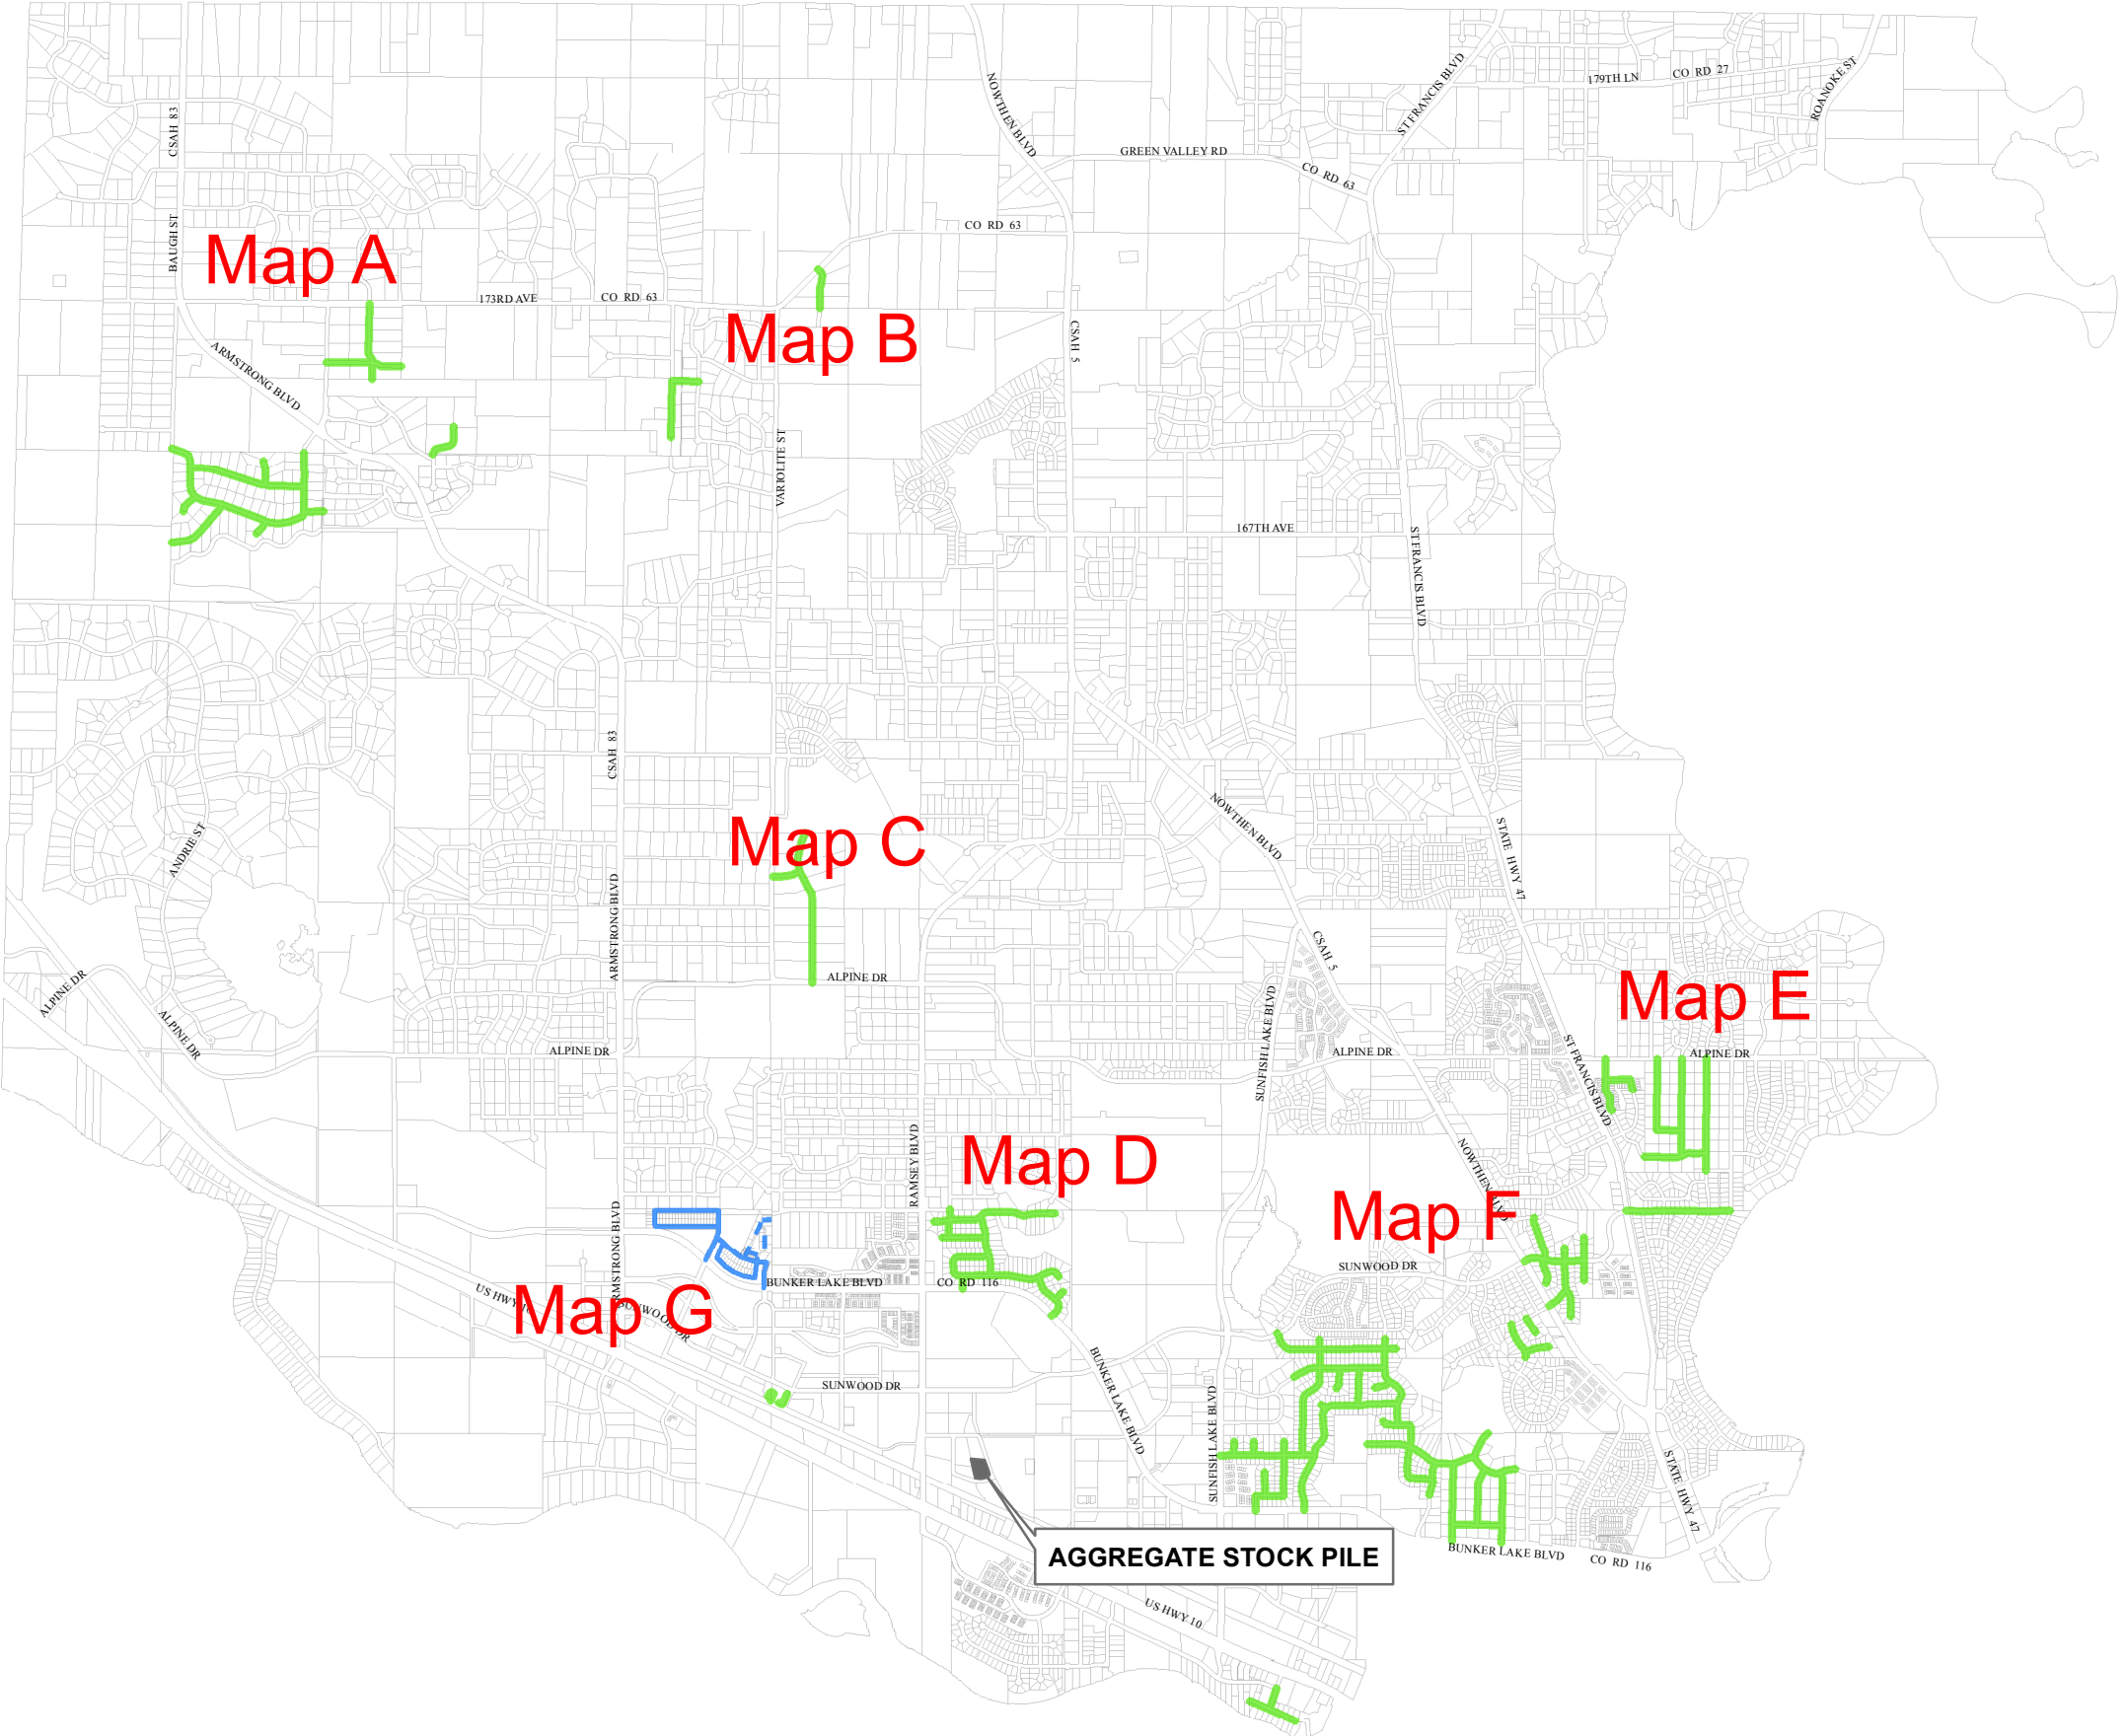

2013 STREET PROGRAM OVERALL MAP

Legend

Program Type

-  2nd Lift
-  Alt 2nd Lift
-  Seal Coat