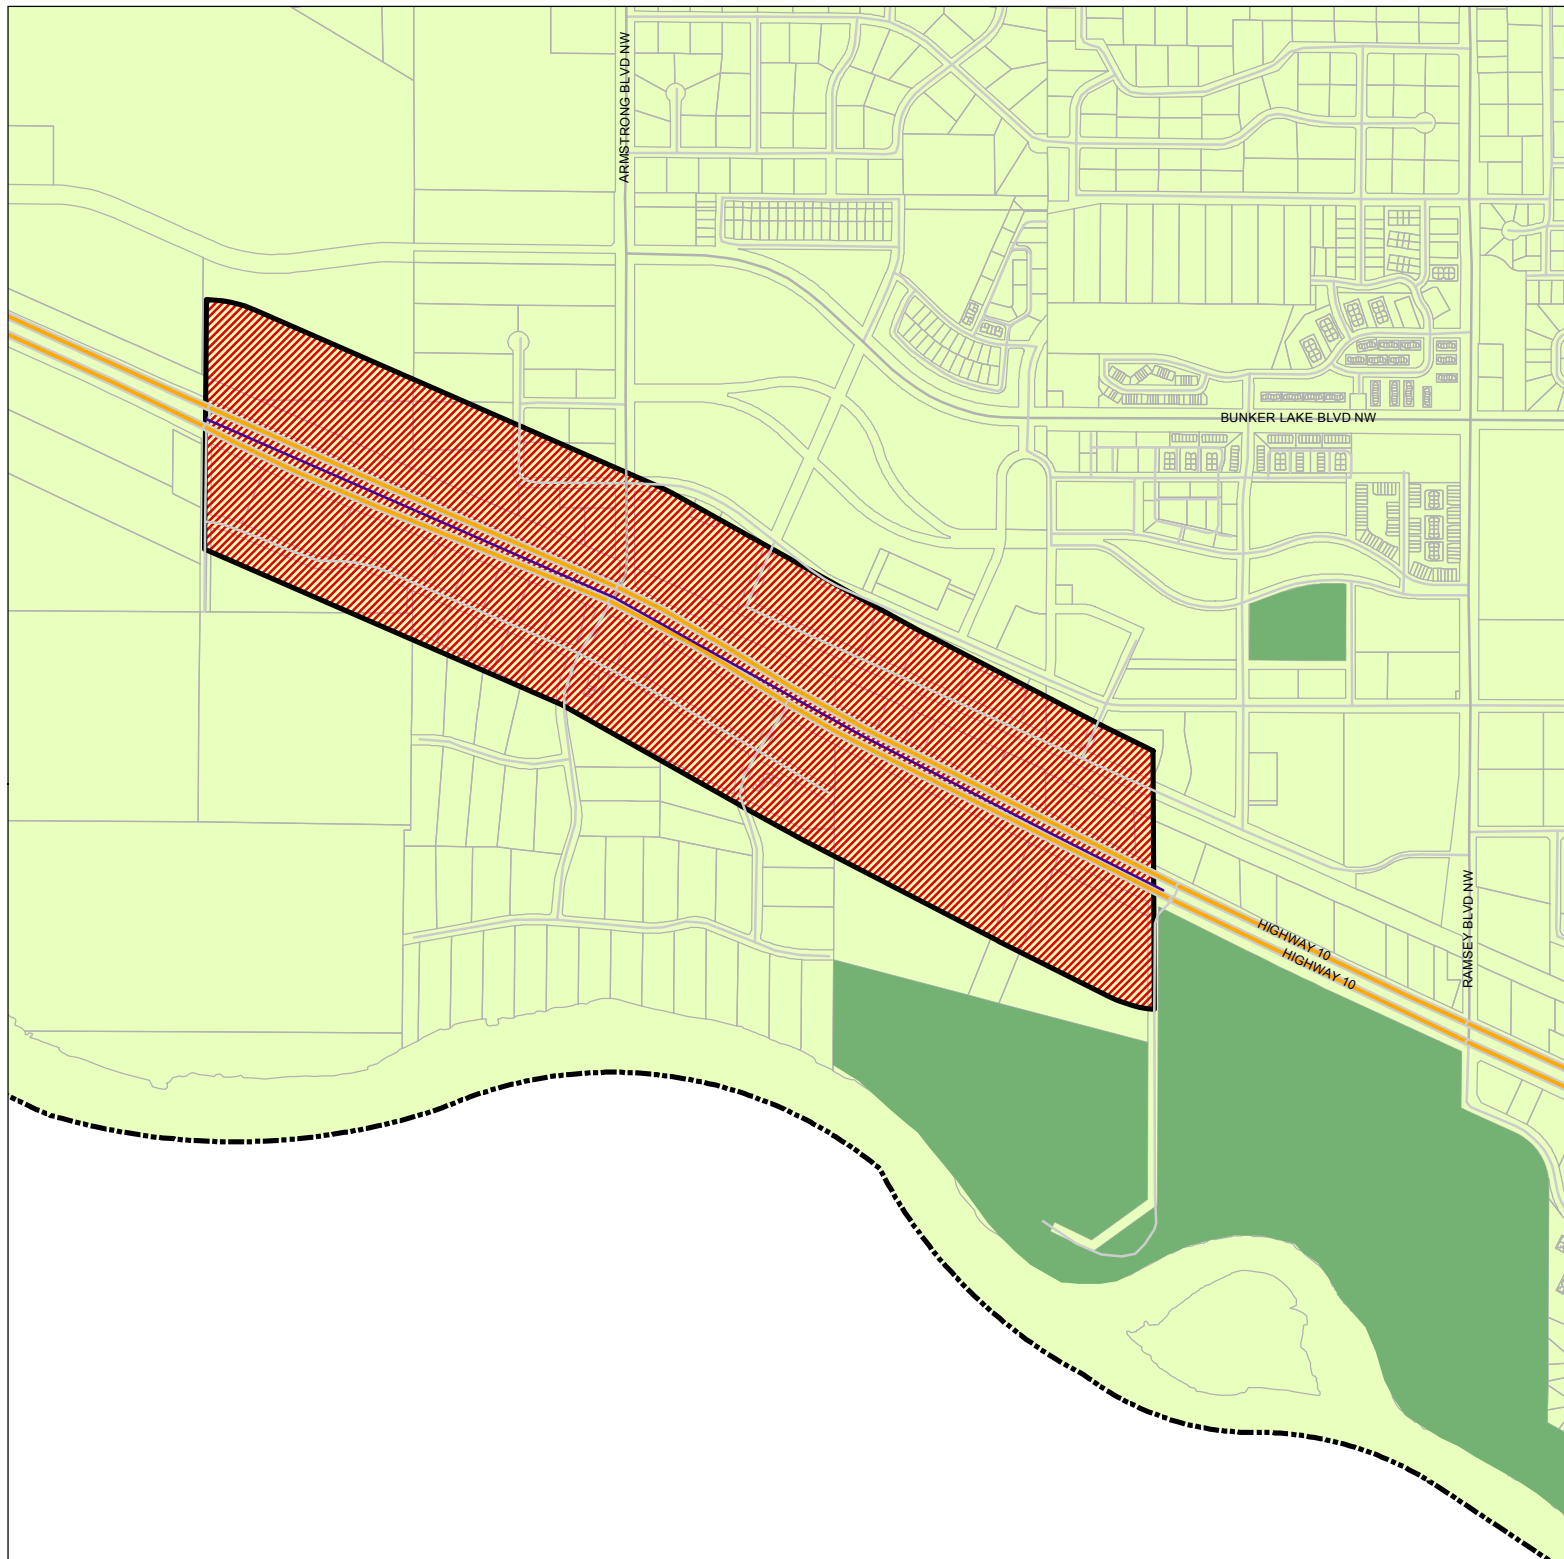

- Overlay District
- Parcels

This map has been compiled using information gathered from various governmental offices and other sources and is to be used for reference purposes only. It is neither a legally recorded map nor a survey and is not intended for use as one. The Geographic Information System (GIS) data used to develop this map is not warranted by the City as being error-free. The City does not represent that the GIS data can be used for exact measurement of distance or direction or precision in the depiction of geographic features. If errors or discrepancies are found, please contact (763) 427-1410.