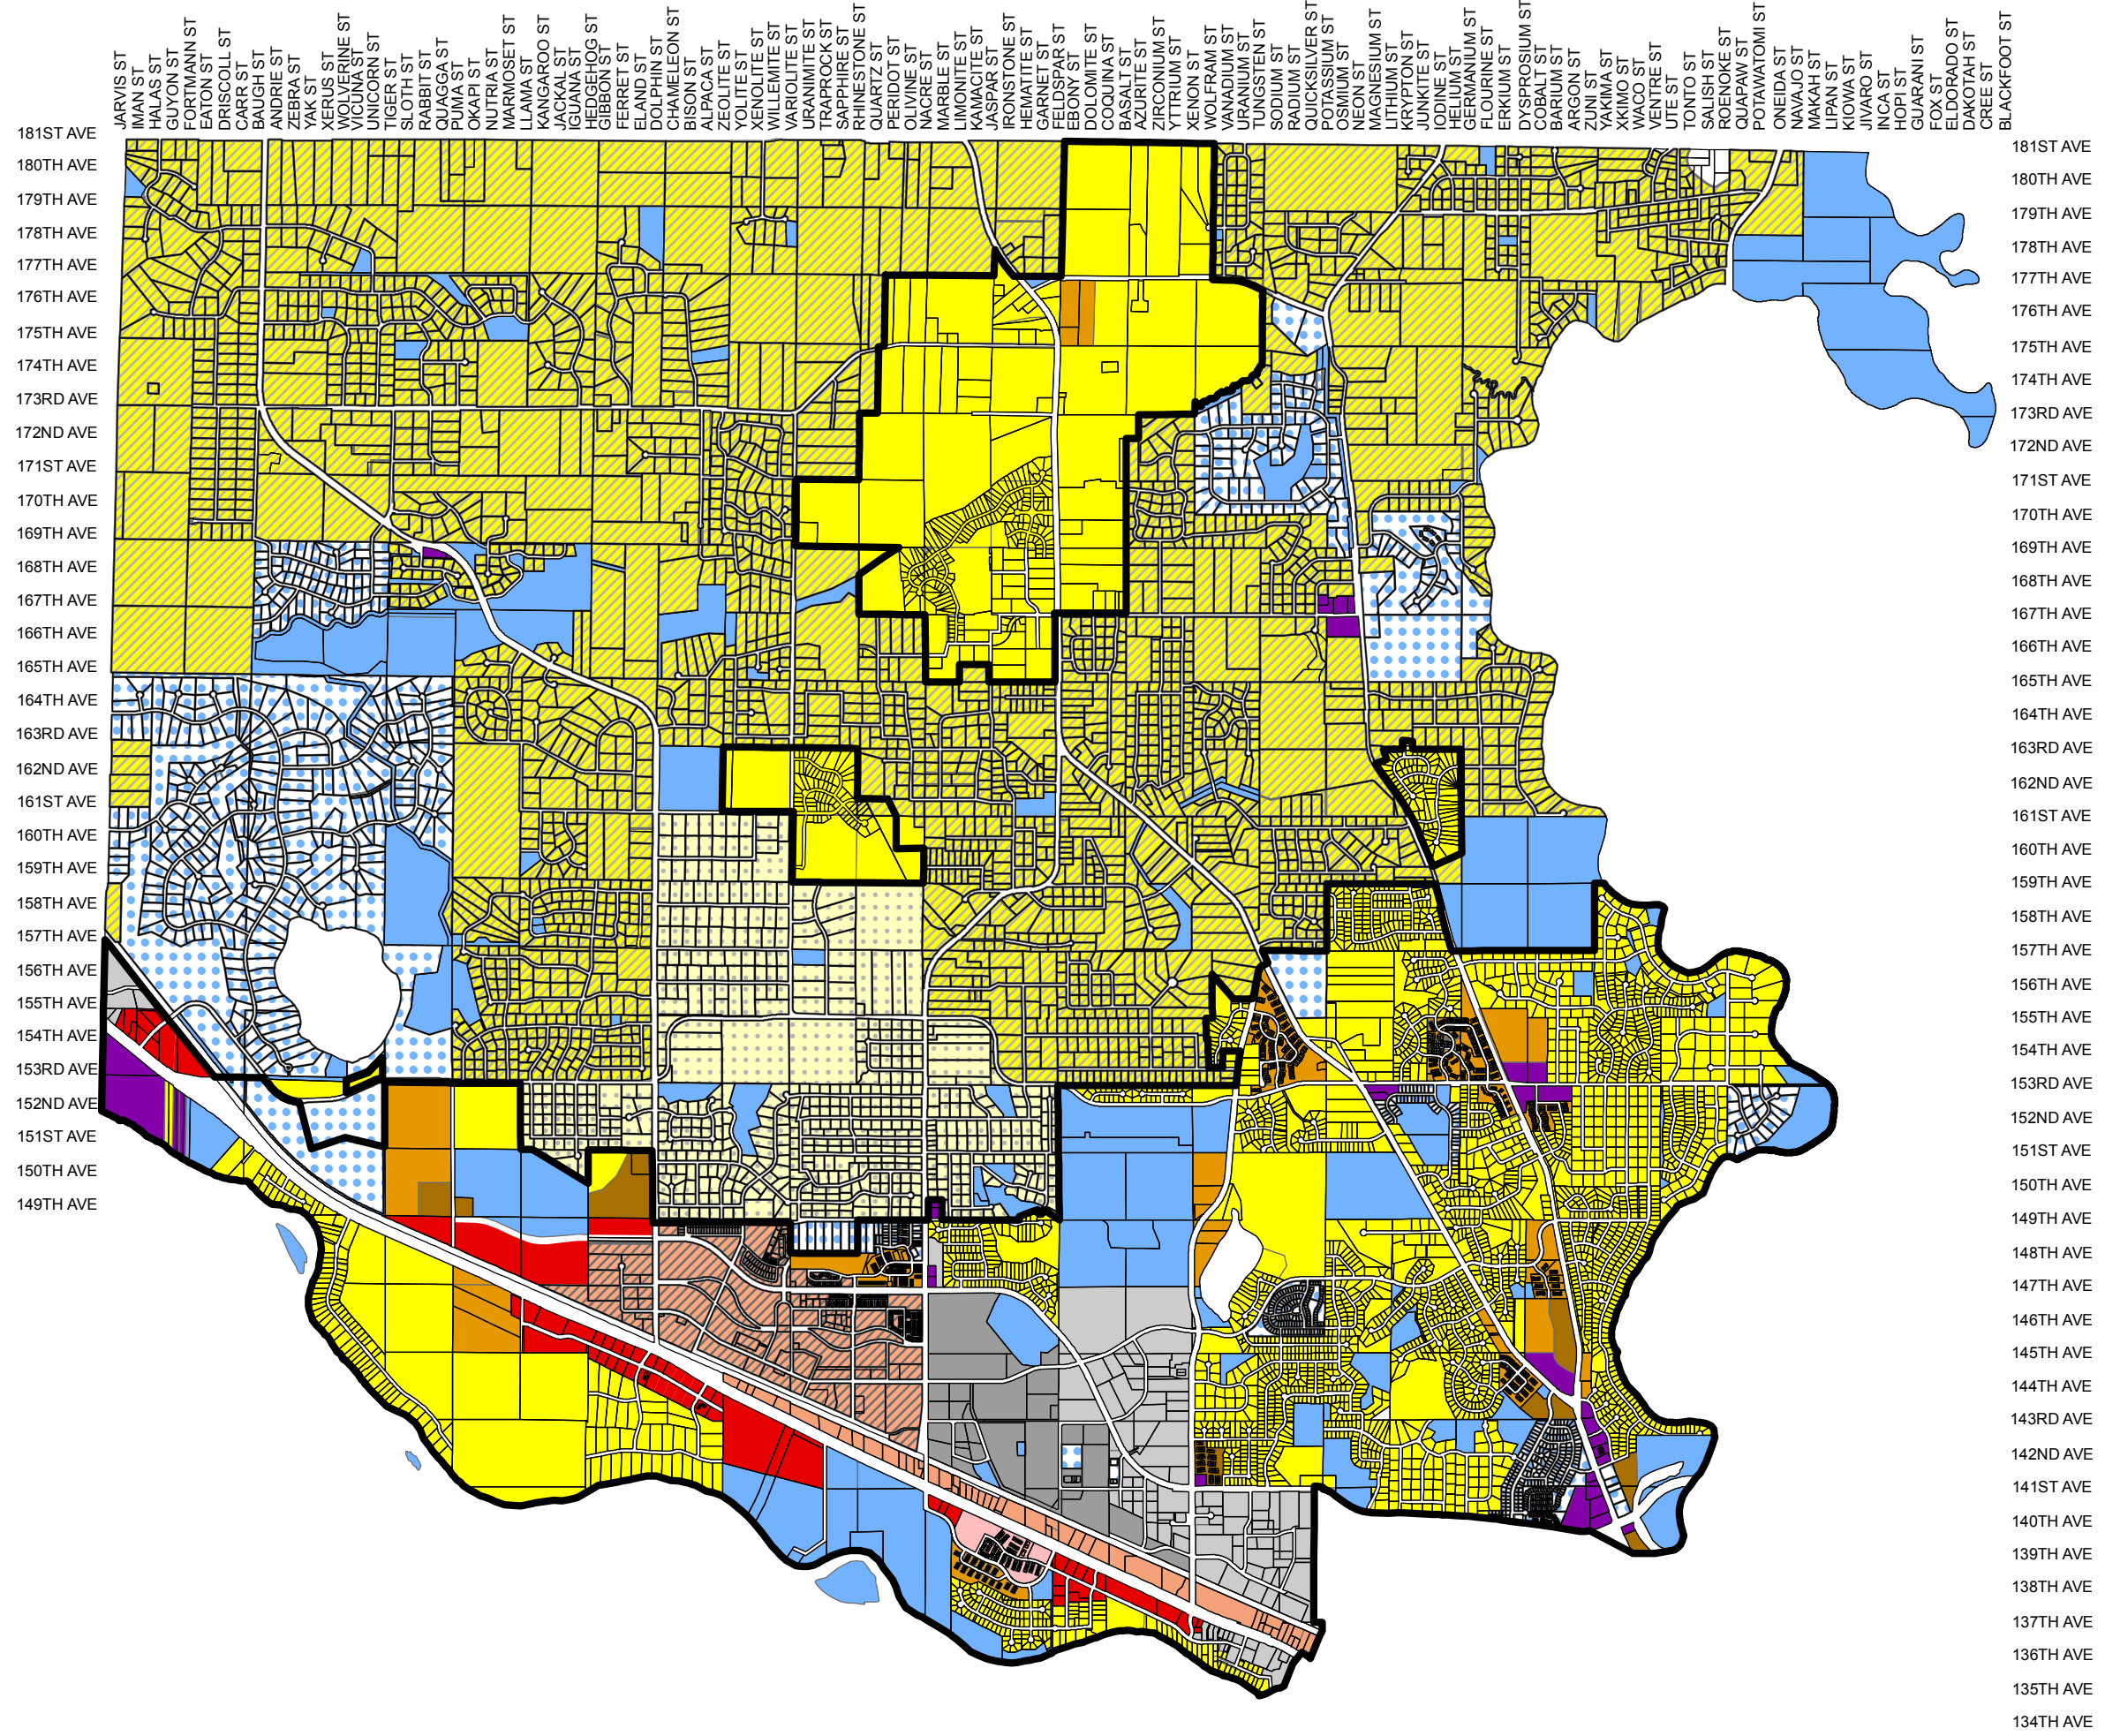

Official Zoning Map Proposed

Legend

- 2030 MUSA
- R-1 Residential (MUSA)
- R-1 Residential (Central Rural Reserve)
- R-1 Residential (Rural Developing)
- R-2
- R-3
- B-1
- B-2
- H-1
- E-1
- E-2
- MU-PUD
- Public/Quasi-Public
- PUD
- Town Center (See Master Plan for Sub-Districts)

Update: March 2011

The City does not represent that the GIS data can be used for exact measurement of distance or direction or precision in the depiction of geographic features. If errors or discrepancies are found, please contact (763) 427-1410.

181ST AVE
180TH AVE
179TH AVE
178TH AVE
177TH AVE
176TH AVE
175TH AVE
174TH AVE
173RD AVE
172ND AVE
171ST AVE
170TH AVE
169TH AVE
168TH AVE
167TH AVE
166TH AVE
165TH AVE
164TH AVE
163RD AVE
162ND AVE
161ST AVE
160TH AVE
159TH AVE
158TH AVE
157TH AVE
156TH AVE
155TH AVE
154TH AVE
153RD AVE
152ND AVE
151ST AVE
150TH AVE
149TH AVE

JARVIS ST
MAN ST
HALAS ST
GUYON ST
FORTMANN ST
EATON ST
DRISCOLL ST
CARR ST
BAUGH ST
ANDRIE ST
ZEBRA ST
YAK ST
XERUS ST
WOLVERINE ST
VICUNA ST
UNICORN ST
TIGER ST
SLOTH ST
RABBIT ST
QUAGGA ST
PUMA ST
OKAPI ST
NUTRIA ST
MARMOSSET ST
LAMA ST
KANGAROO ST
JACKAL ST
IGUANA ST
HEDGEHOG ST
GIBBON ST
FERRET ST
ELAND ST
DOLPHIN ST
CHAMELEON ST
BISON ST
ALPACA ST
ZEOLITE ST
YOLITE ST
XENOLITE ST
WILLEMITE ST
VAROLITE ST
URANITE ST
TRAPROCK ST
SAPPHIRE ST
RHINESTONE ST
QUARTZ ST
PERIDOT ST
OLIVINE ST
NACRE ST
MARBLE ST
LIMONITE ST
KAMACITE ST
JASPAR ST
IRONSTONE ST
HEMATITE ST
GARNET ST
FELDSPAR ST
EBOY ST
DOLOMITE ST
COQUINA ST
BASALT ST
AZURITE ST
ZIRCONIUM ST
YTTRIUM ST
XENON ST
WOLFRAM ST
VANADIUM ST
URANIUM ST
TUNGSTEN ST
SODIUM ST
RADIUM ST
CUIJKSILVER ST
POTASSIUM ST
OSMIUM ST
NEON ST
MAGNESIUM ST
LITHIUM ST
KRYPTON ST
JUNKITE ST
IODINE ST
HELIUM ST
GERMANIUM ST
FLOURINE ST
ERKMIUM ST
DYSPROSIUM ST
COBALT ST
BARIUM ST
ARGON ST
ZUNI ST
YAKIMA ST
XKIMO ST
WACO ST
VENTRE ST
UTE ST
TONGO ST
SALISH ST
ROENOKI ST
QUAPAW ST
POTAWATOMI ST
ONEIDA ST
NAVAJO ST
MAKAH ST
LIPAN ST
KIOWA ST
JIVARO ST
INCA ST
HOPI ST
GUARANI ST
FOX ST
ELDORADO ST
DAKOTAH ST
CREE ST
BLACKFOOT ST