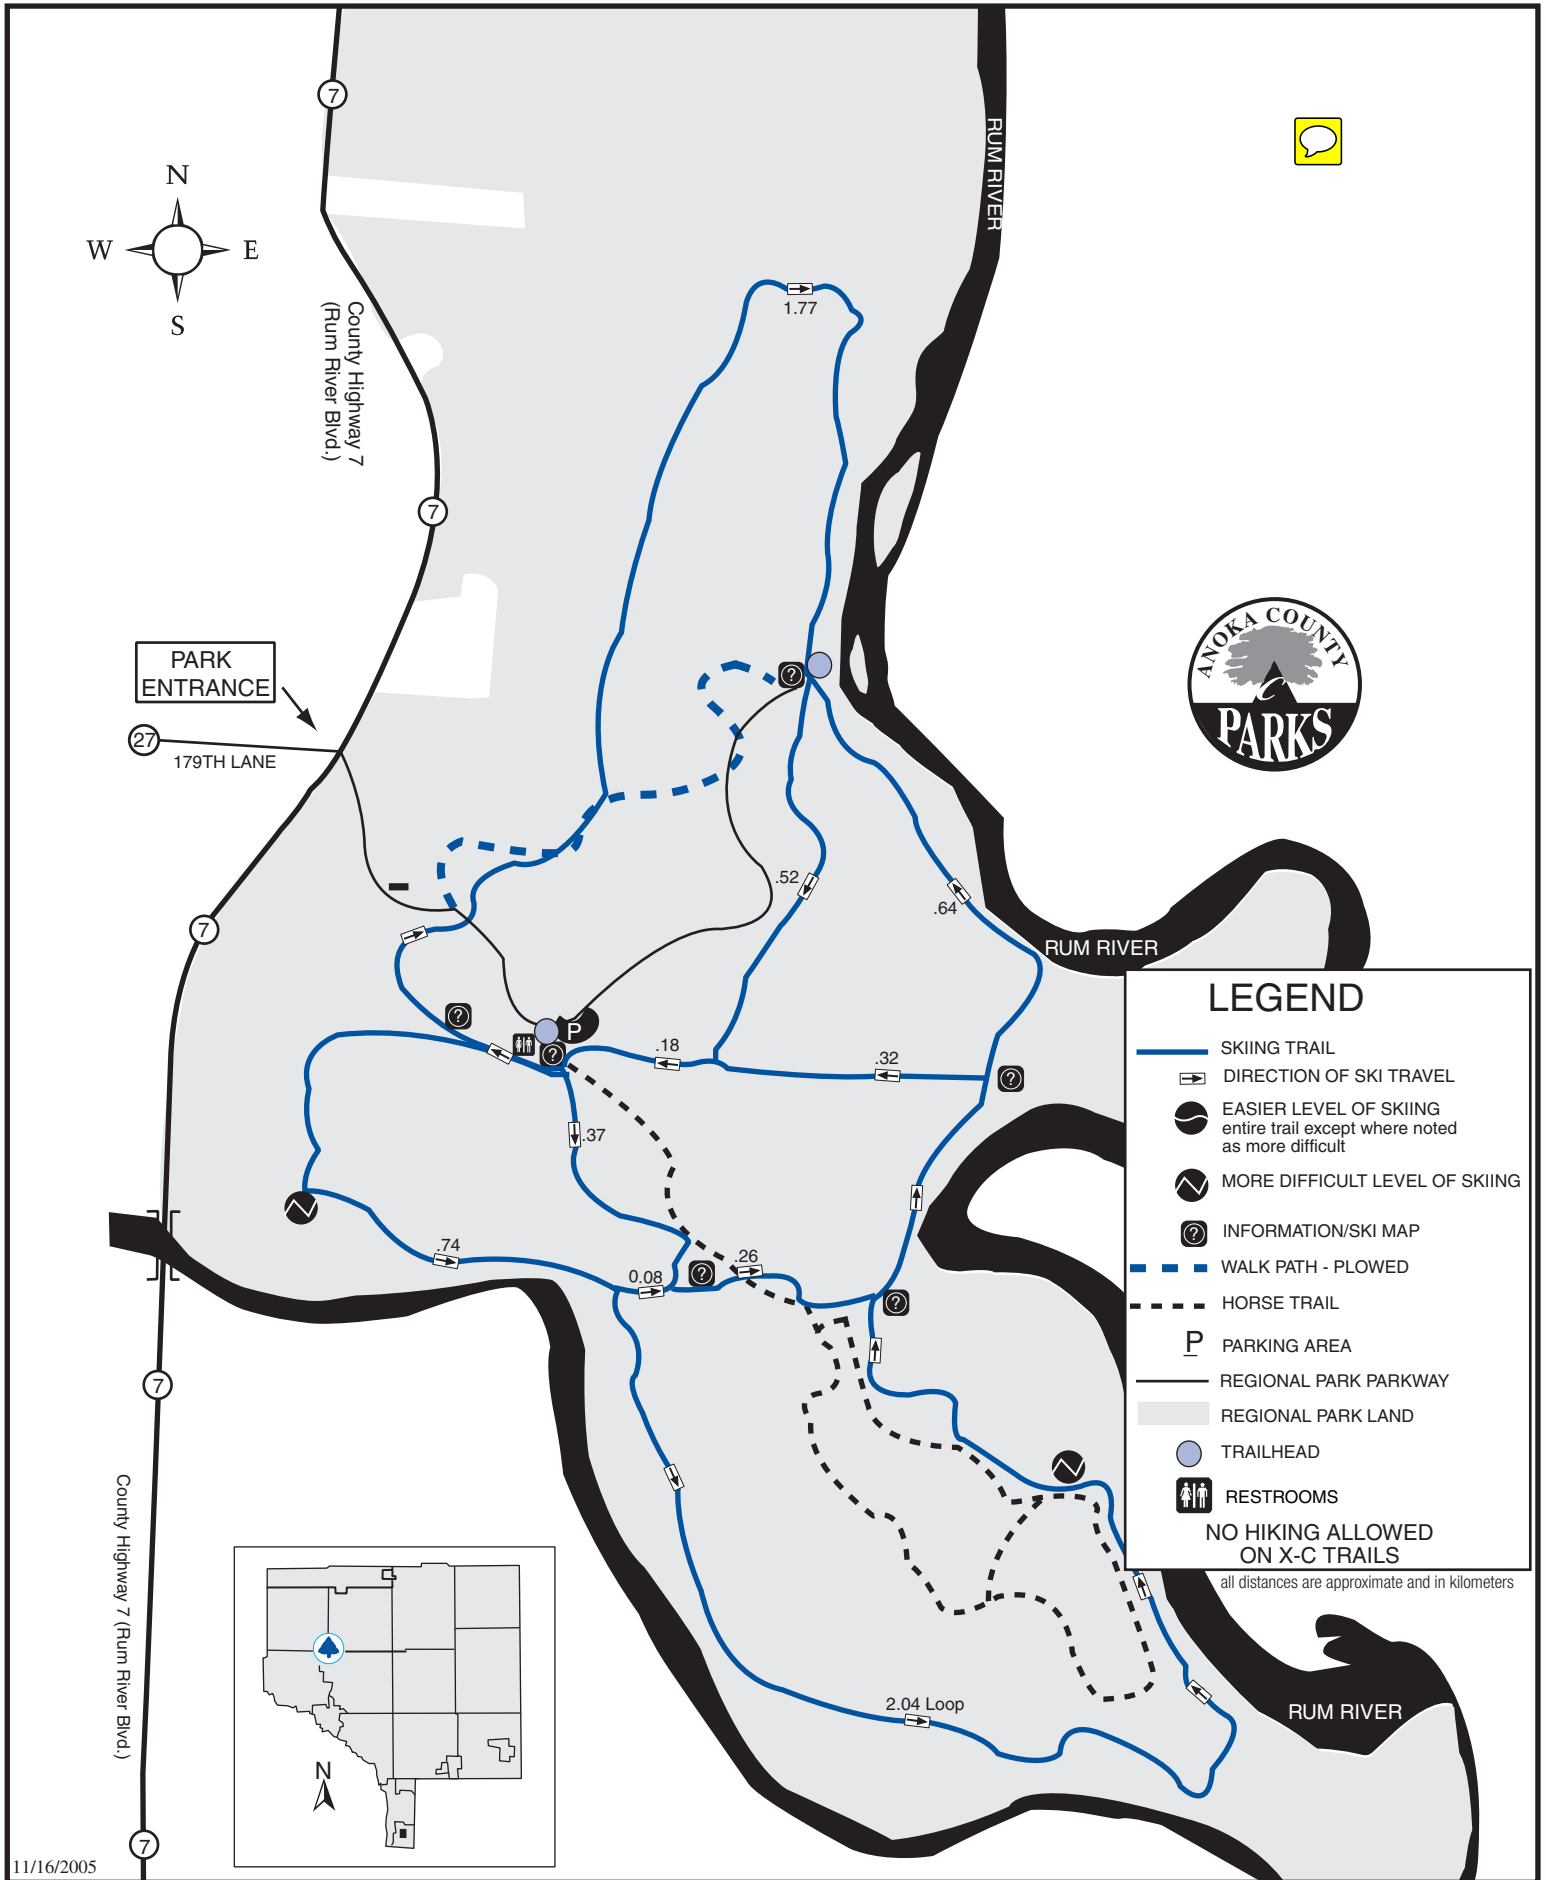

Rum River Central Regional Park Winter Activities Trail Map

LEGEND

- SKIING TRAIL
- DIRECTION OF SKI TRAVEL
- EASIER LEVEL OF SKIING
entire trail except where noted as more difficult
- MORE DIFFICULT LEVEL OF SKIING
- INFORMATION/SKI MAP
- WALK PATH - PLOWED
- HORSE TRAIL
- PARKING AREA
- REGIONAL PARK PARKWAY
- REGIONAL PARK LAND
- TRAILHEAD
- RESTROOMS

NO HIKING ALLOWED ON X-C TRAILS

all distances are approximate and in kilometers