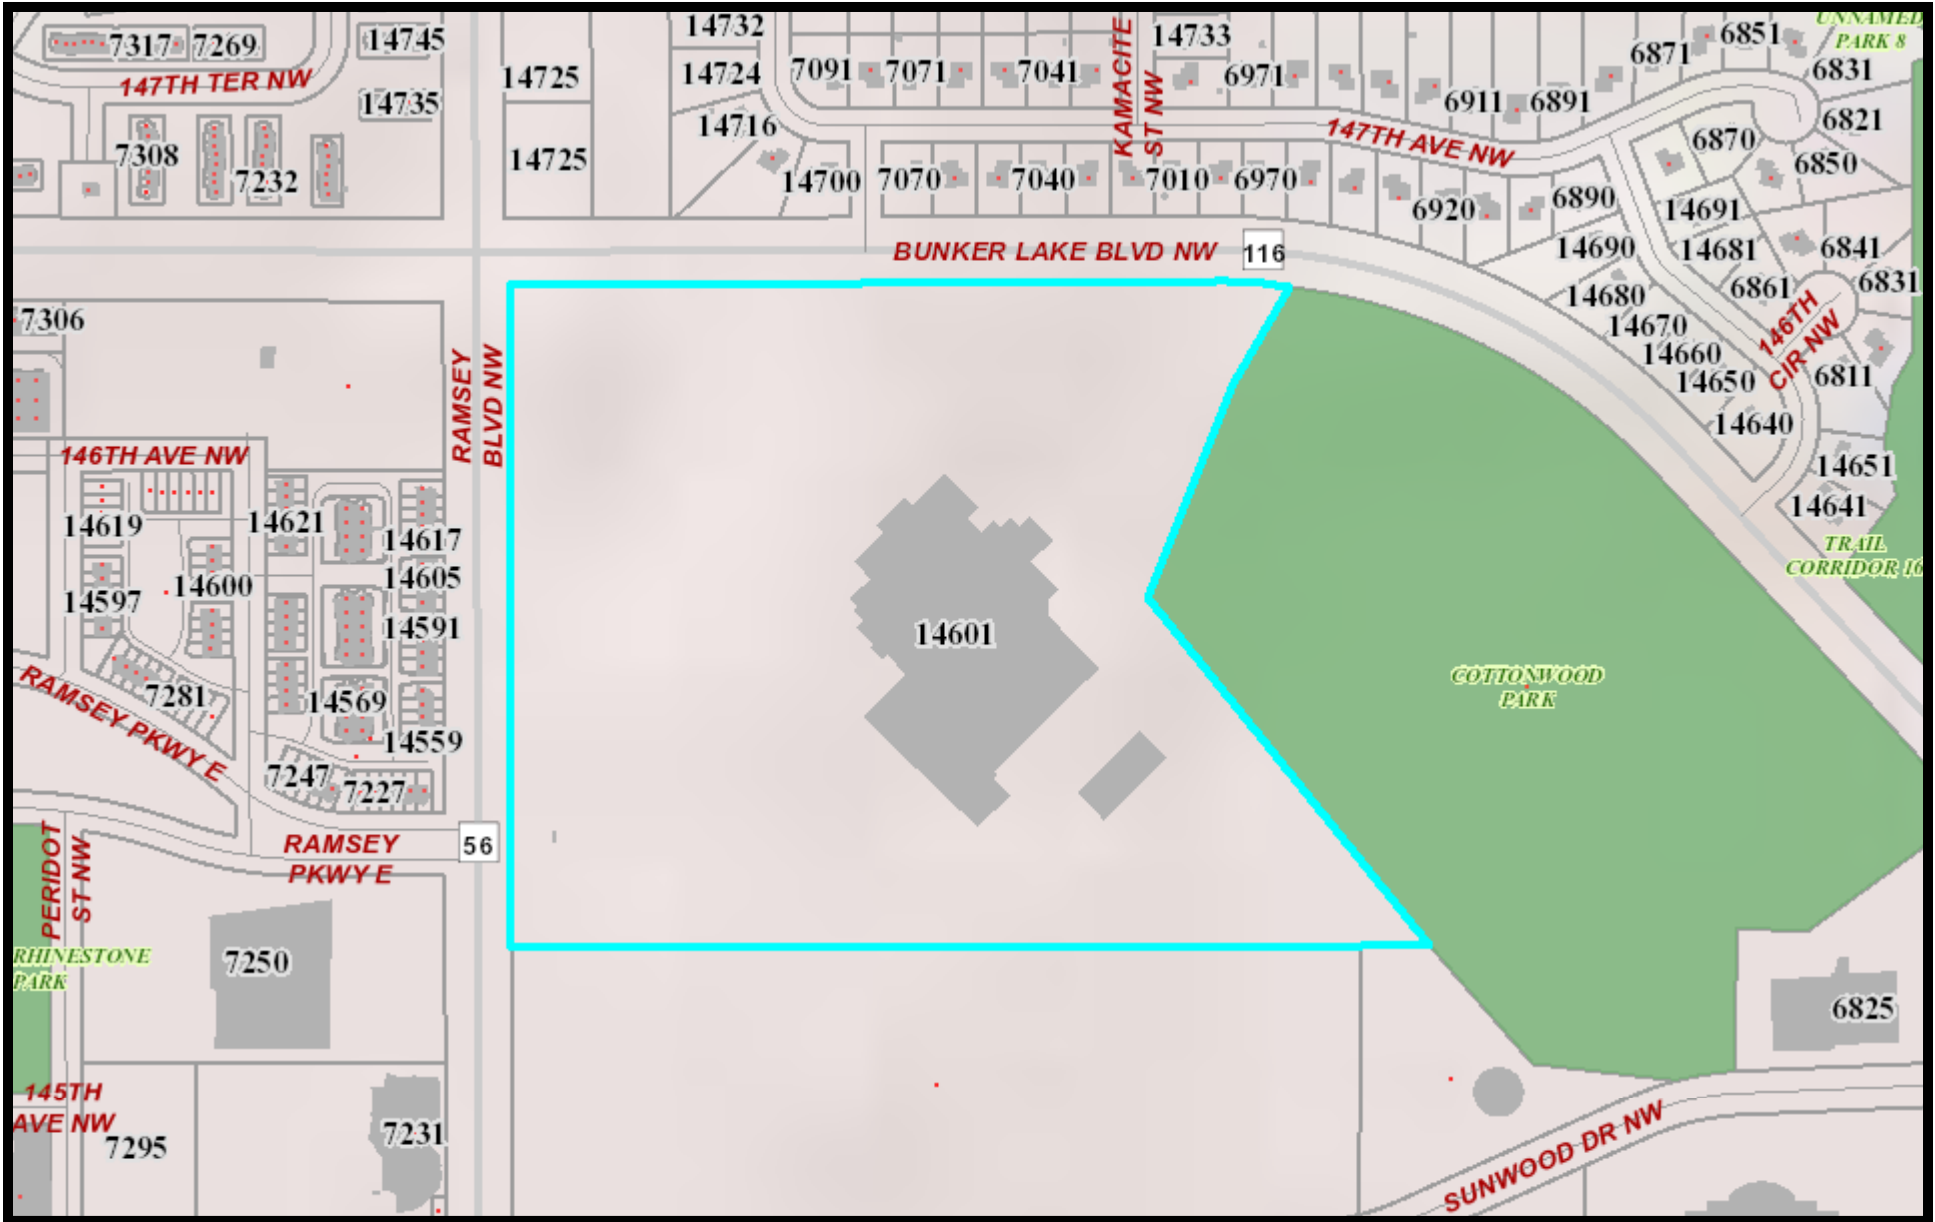

27-32-25-23-0004

14601 RAMSEY BLVD NW

# Connexus Energy

14601 Ramsey Blvd NW

Print Date: February 27, 2015