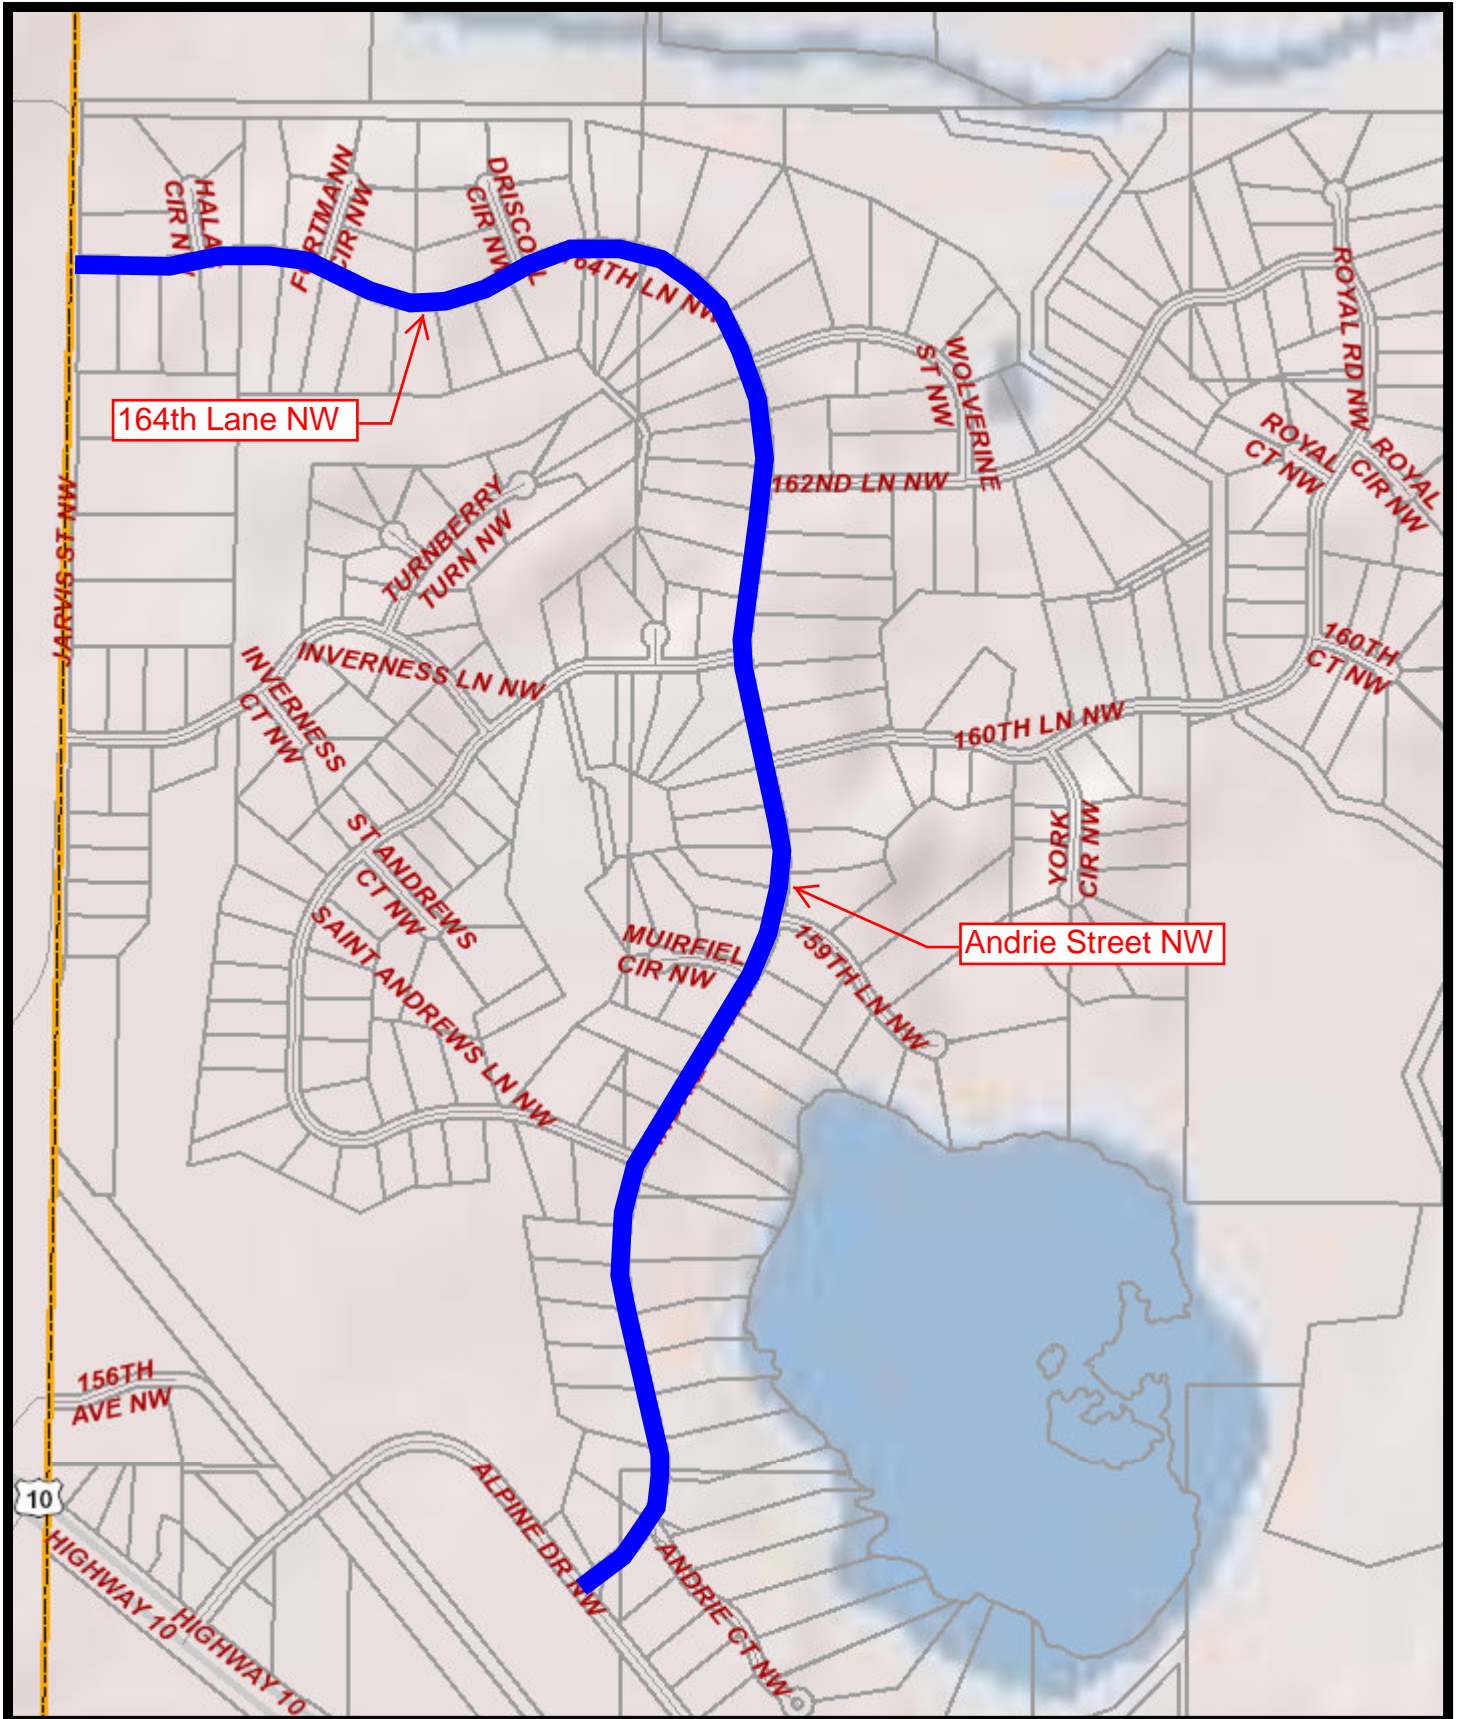

Andrie St & 164th Ln Reconstruction

164th Lane NW

Andrie Street NW

10

Print Date: July 9, 2015

FIGURE 1

LOGIS
Copyright ©
2014 Esri