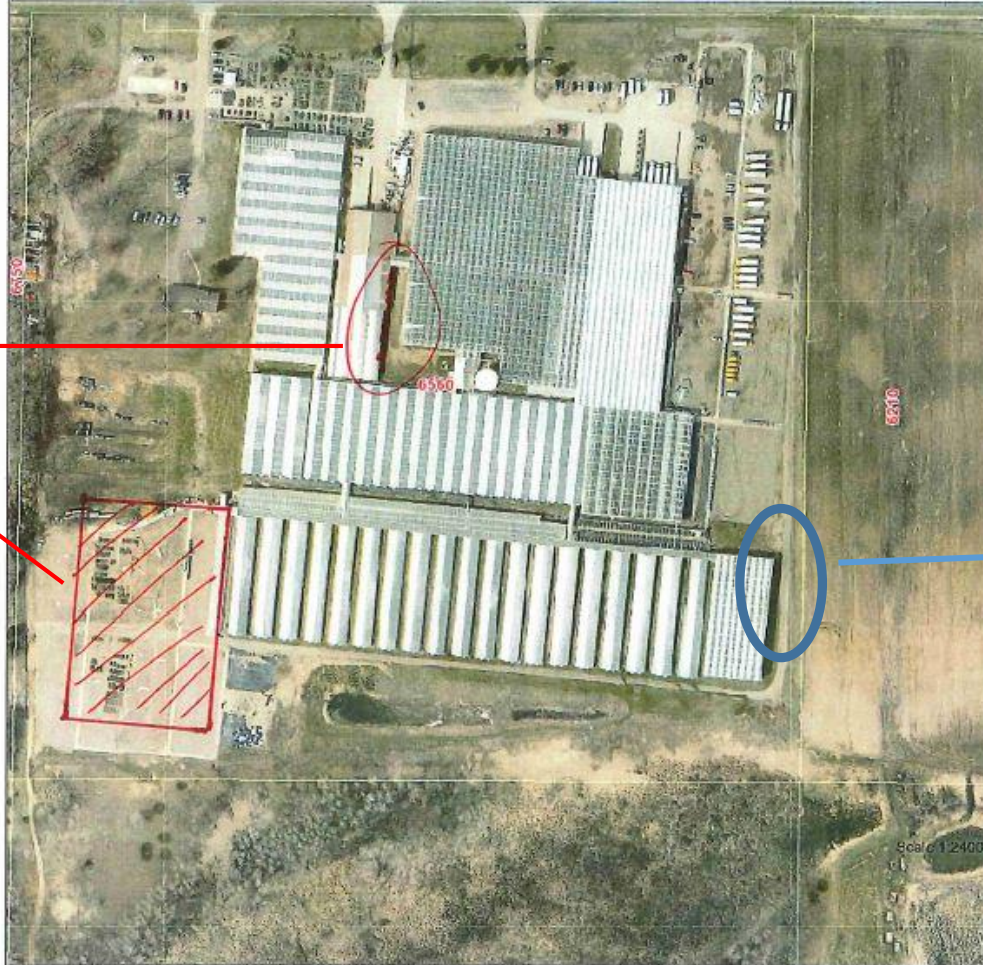

Green Valley Greenhouse

Building
Addition

Existing
Encroachment

Scale: 1:2400