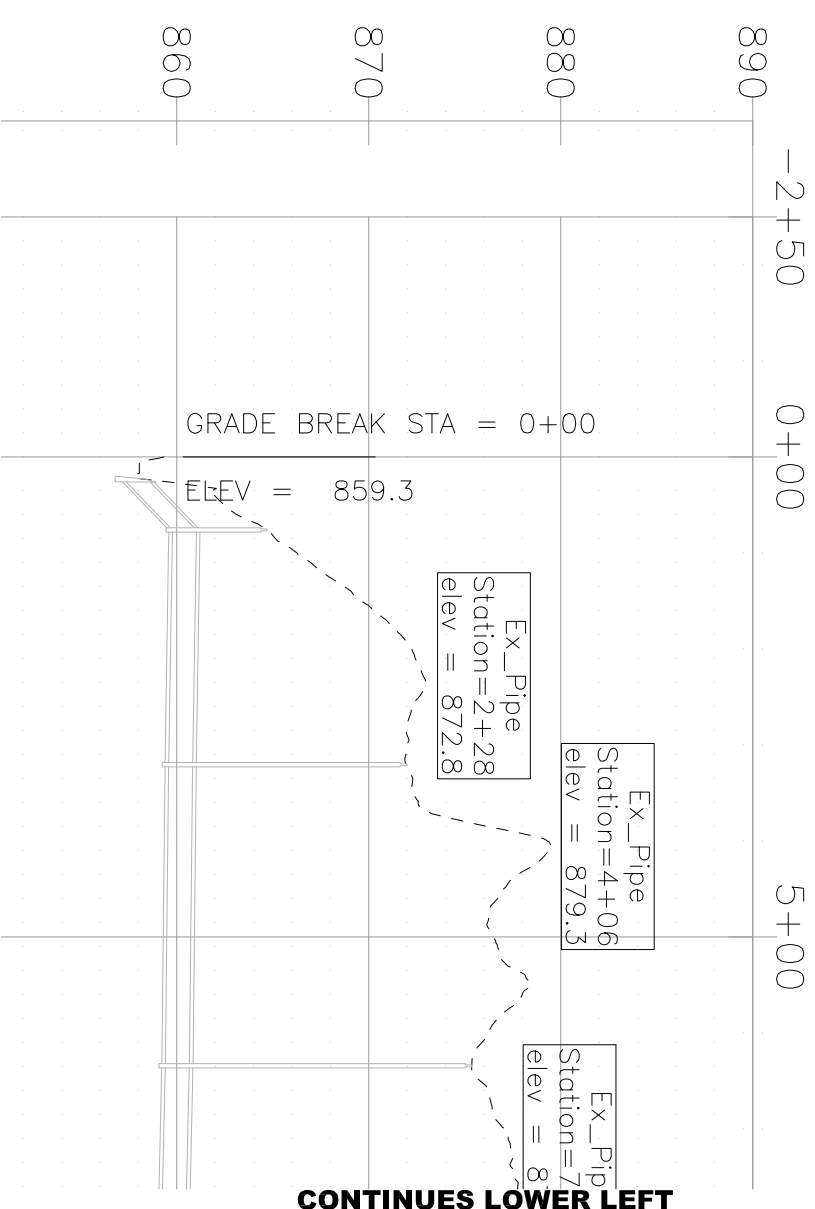

# 156th Lane

## PIPE ALIGNMENT

CONTINUED FROM UPPER RIGHT

CONTINUES LOWER LEFT  
CONTINUED FROM UPPER RIGHT

## PIPE ALIGNMENT