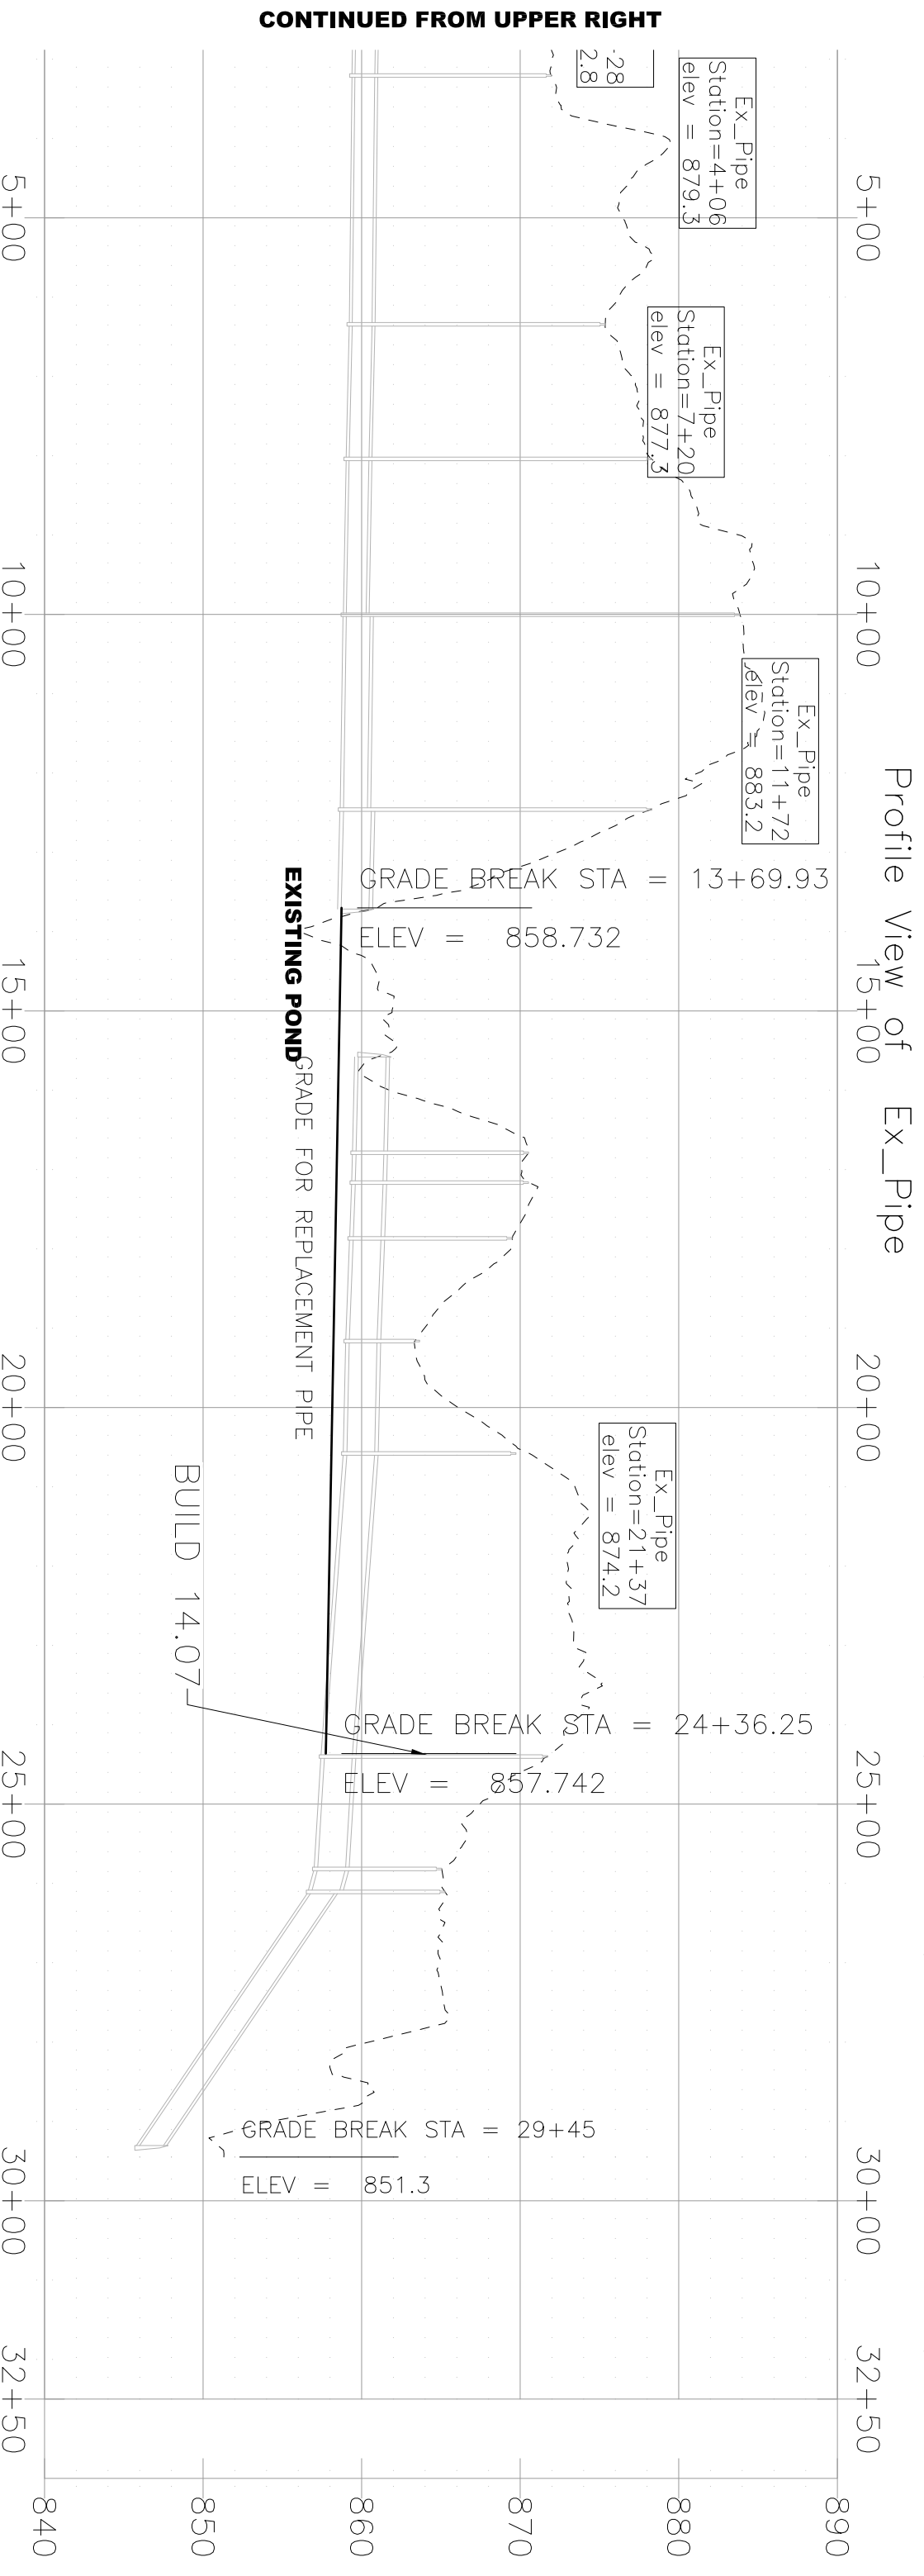

# 156th Lane

## PIPE ALIGNMENT

CONTINUED FROM UPPER RIGHT

CONTINUES LOWER LEFT  
CONTINUED FROM UPPER RIGHT

## PIPE ALIGNMENT