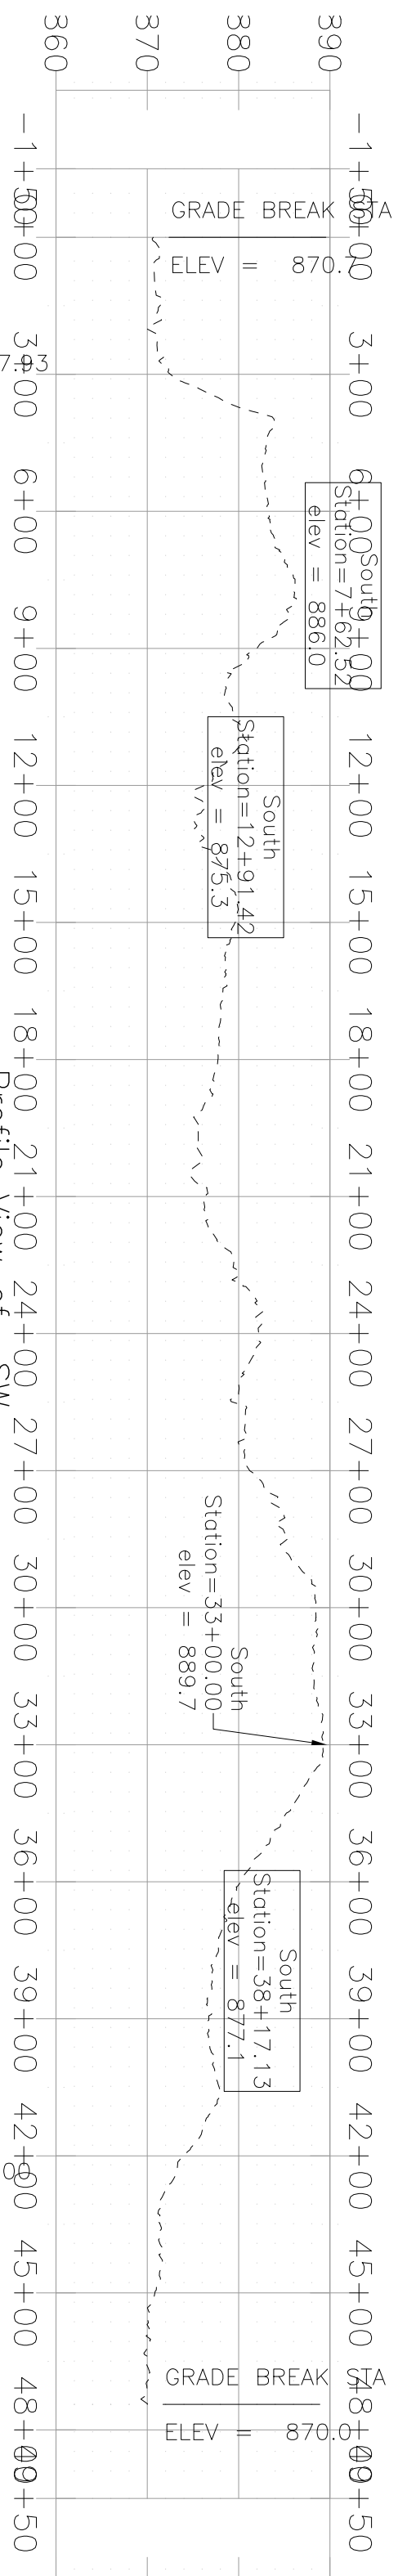

162nd Lane

NO EASEMENTS

SUBJECT PROPERTY

WEST ALIGNMENT

EAST ALIGNMENT

SOUTH ALIGNMENT

FAITH BAPTIST
OF RAMSEY

Profile View of SE **EAST ALIGNMENT**

162nd Lane

Profile View of South **SOUTH ALIGNMENT**

Profile View of SW

WEST ALIGNMENT