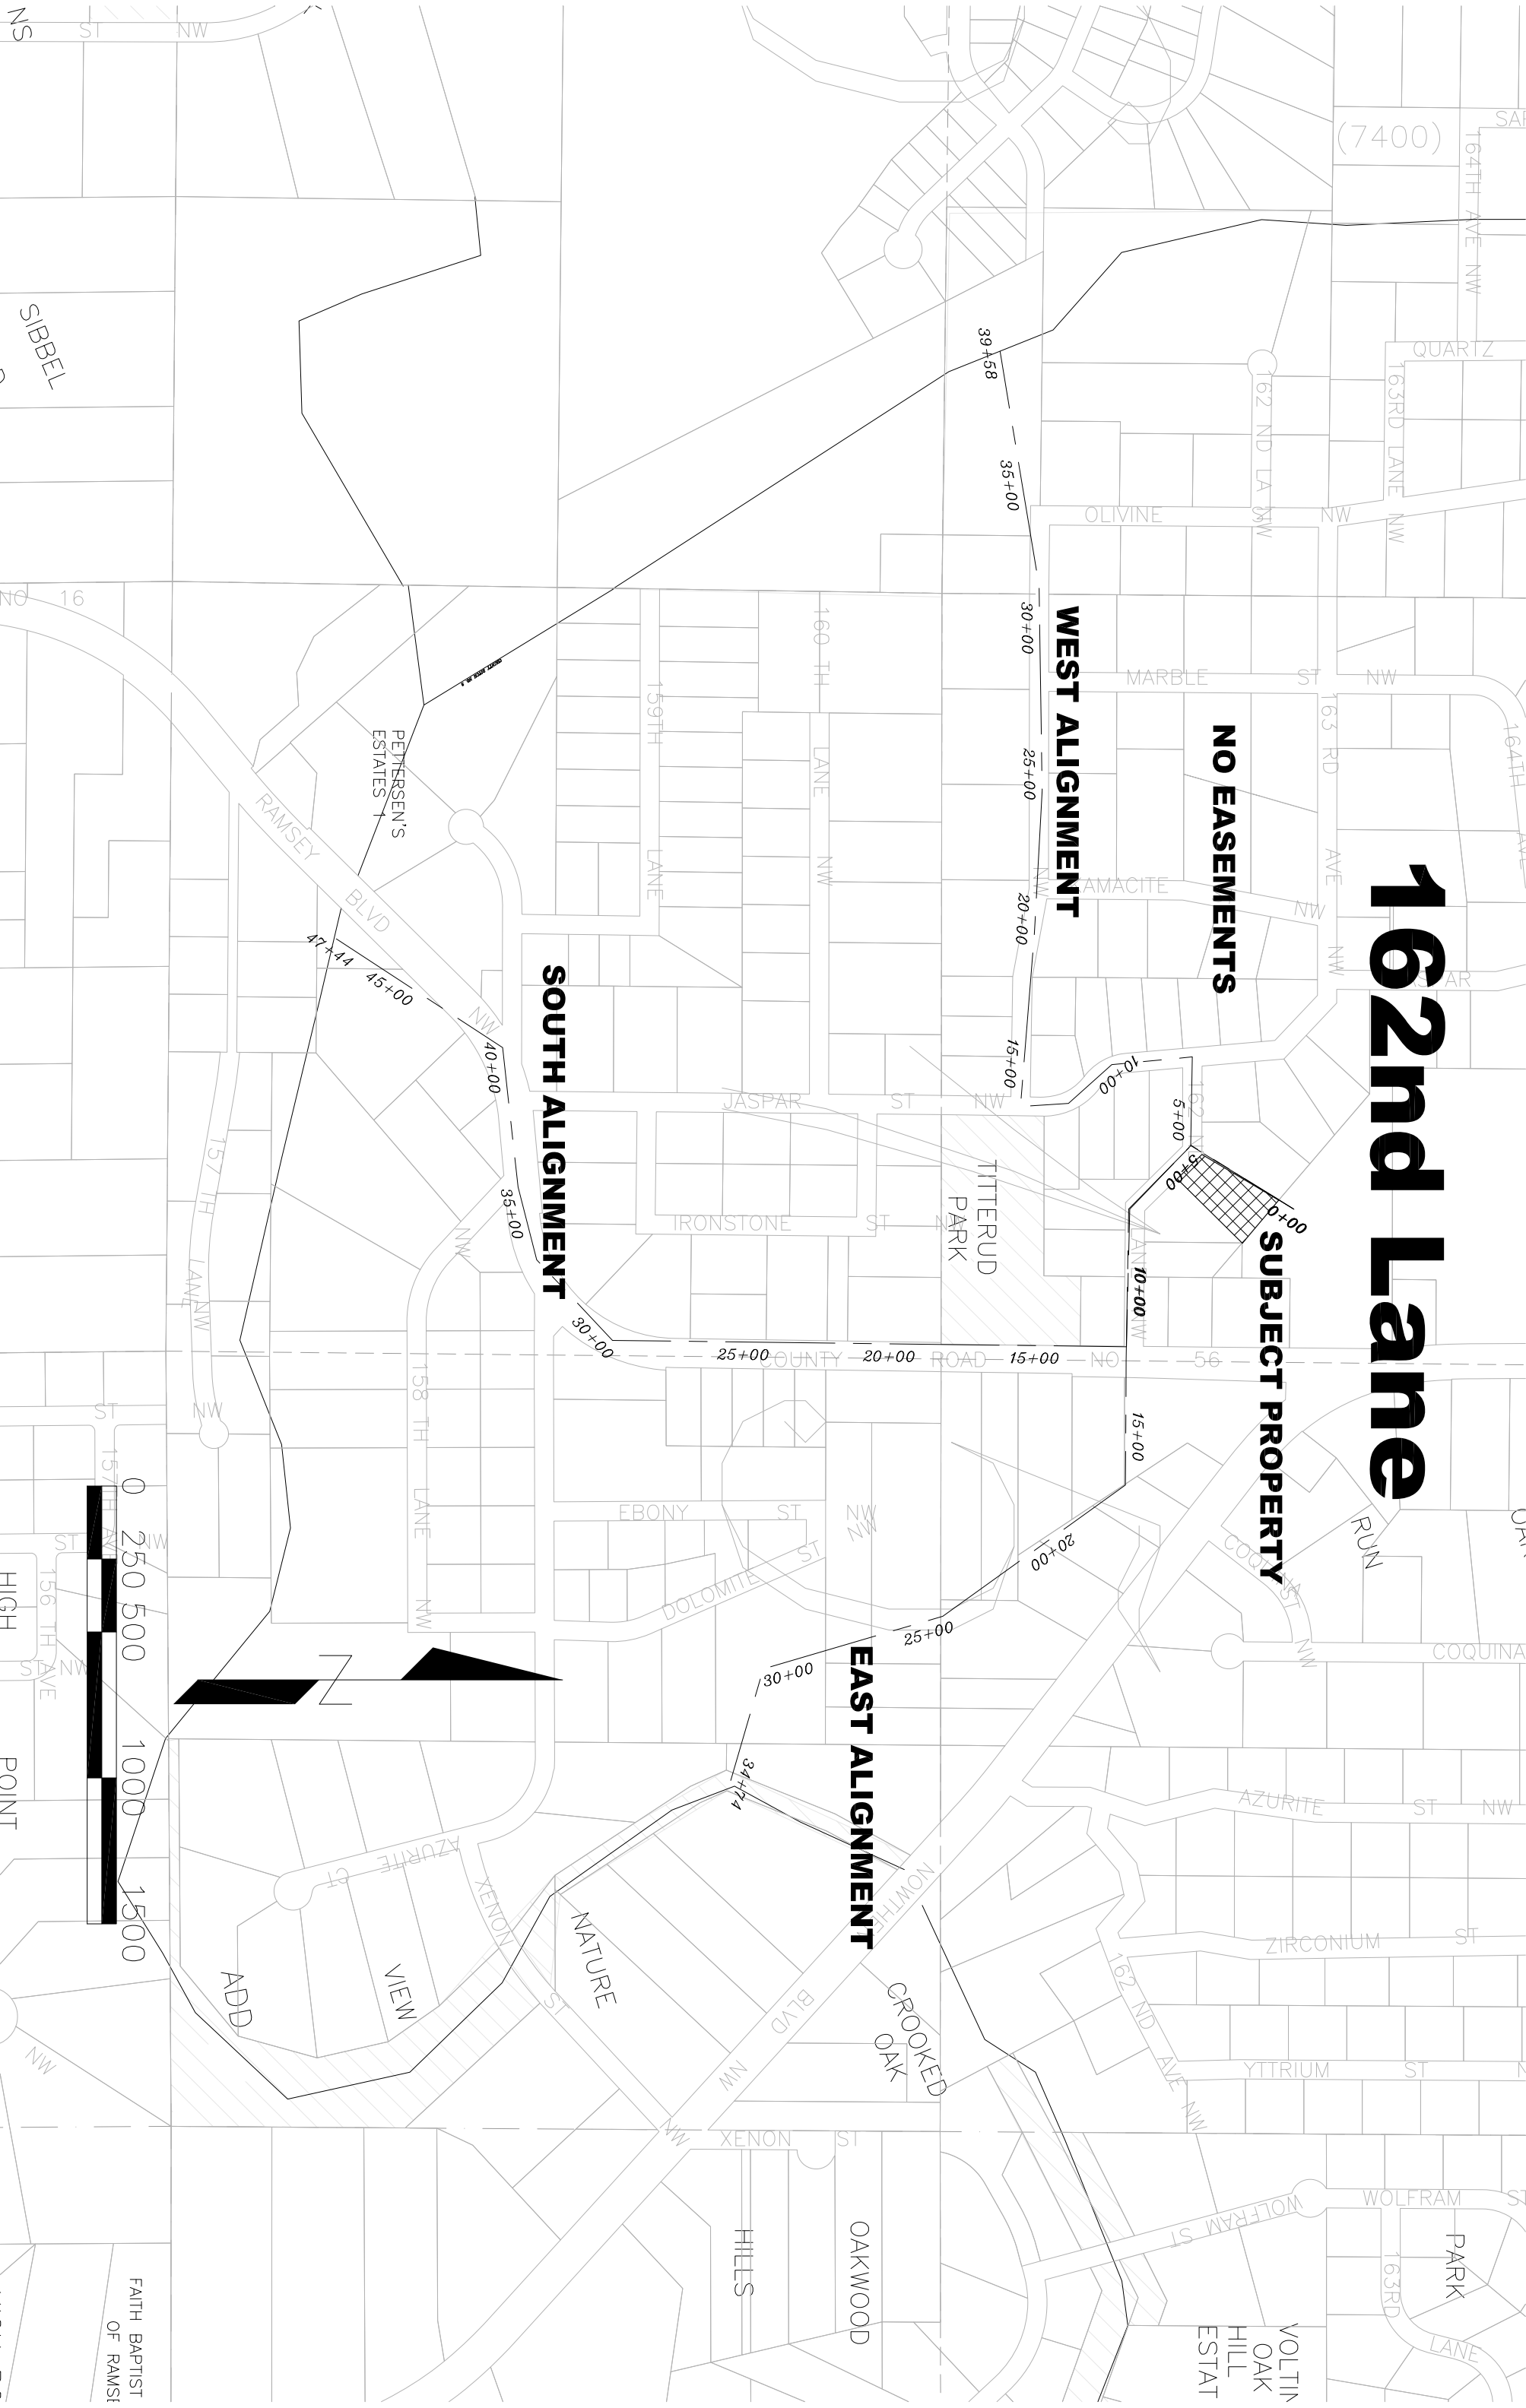

162nd Lane

NO EASEMENTS

SUBJECT PROPERTY

WEST ALIGNMENT

EAST ALIGNMENT

SOUTH ALIGNMENT

FAITH BAPTIST
OF RAMSEY

Profile View of SE **EAST ALIGNMENT**

162nd Lane

Profile View of South **SOUTH ALIGNMENT**

Profile View of SW

WEST ALIGNMENT