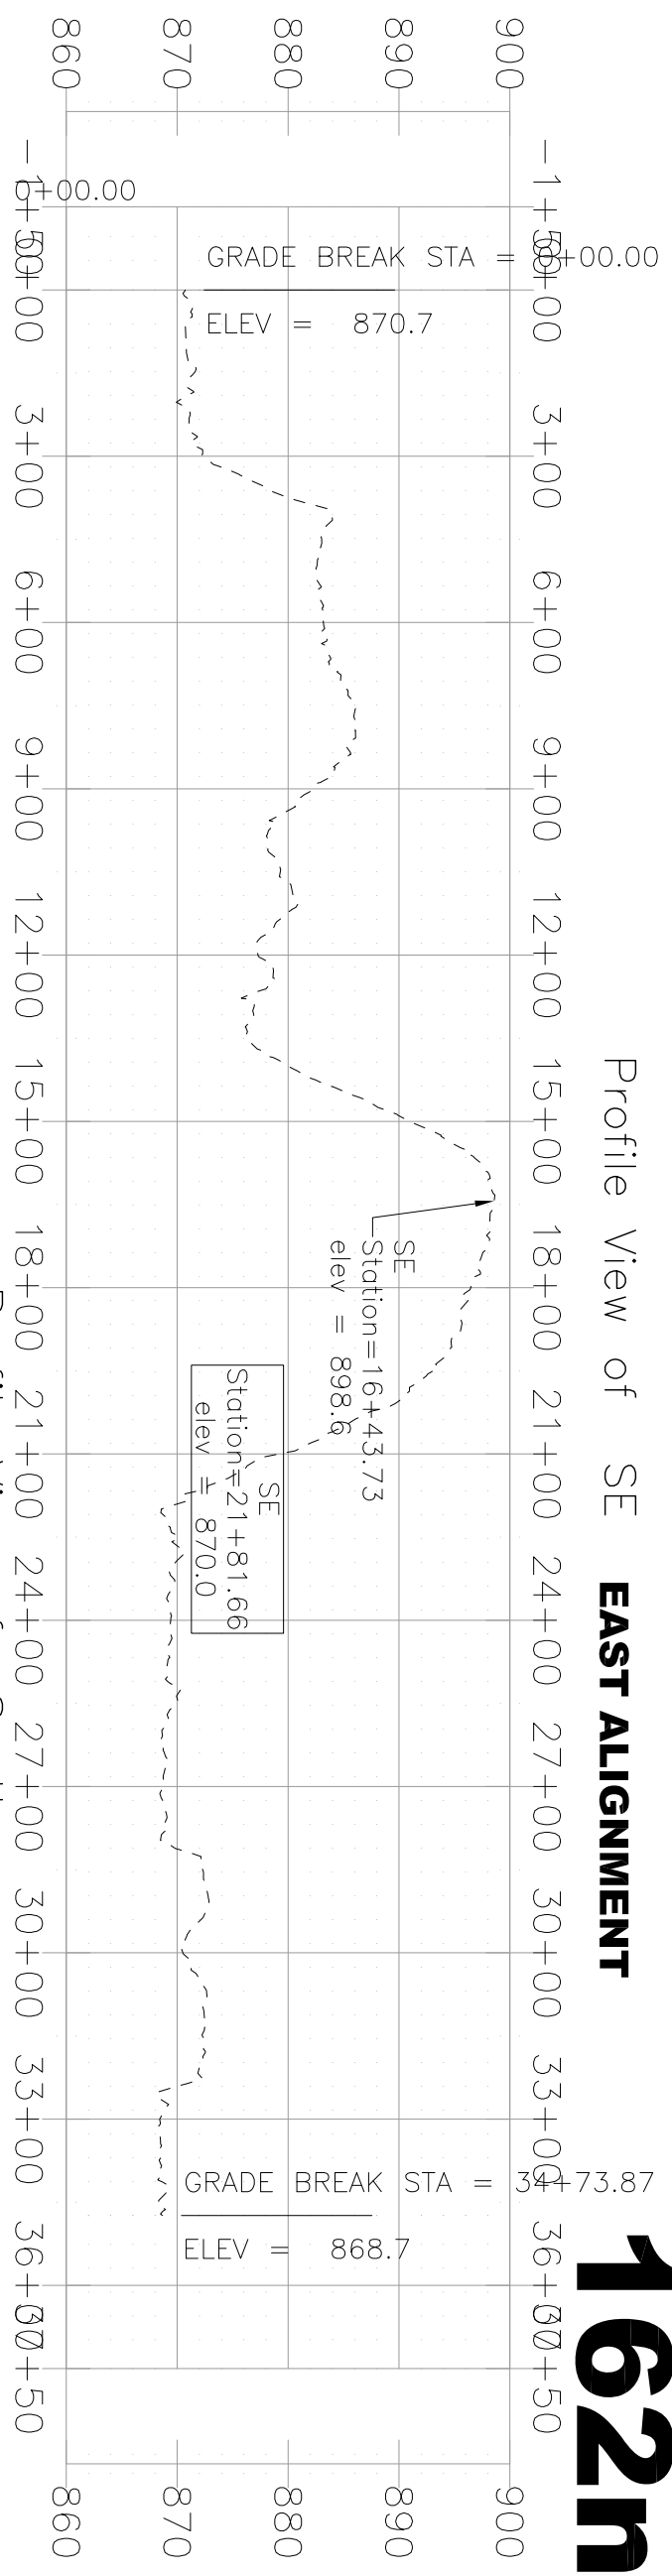

162nd Lane

NO EASEMENTS

SUBJECT PROPERTY

WEST ALIGNMENT

EAST ALIGNMENT

SOUTH ALIGNMENT

FAITH BAPTIST
OF RAMSEY

Profile View of SE **EAST ALIGNMENT**

162nd Lane

Profile View of South **SOUTH ALIGNMENT**

Profile View of SW

WEST ALIGNMENT