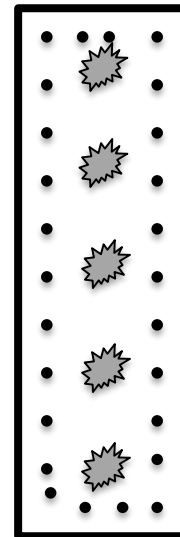

Sweetbay Ridge Median

1 3/4" crushed river rock will be added on top of existing wood mulch.

A weed barrier will be placed below the rock.

**We will remove some of the current plants that are currently in the median. Day Lilies will outline the median and all interior plants will be removed.

Back Median

14ft.

Front Median

140 ft.

14ft.

• = Day Lilies

☼ = Trees

300 ft.