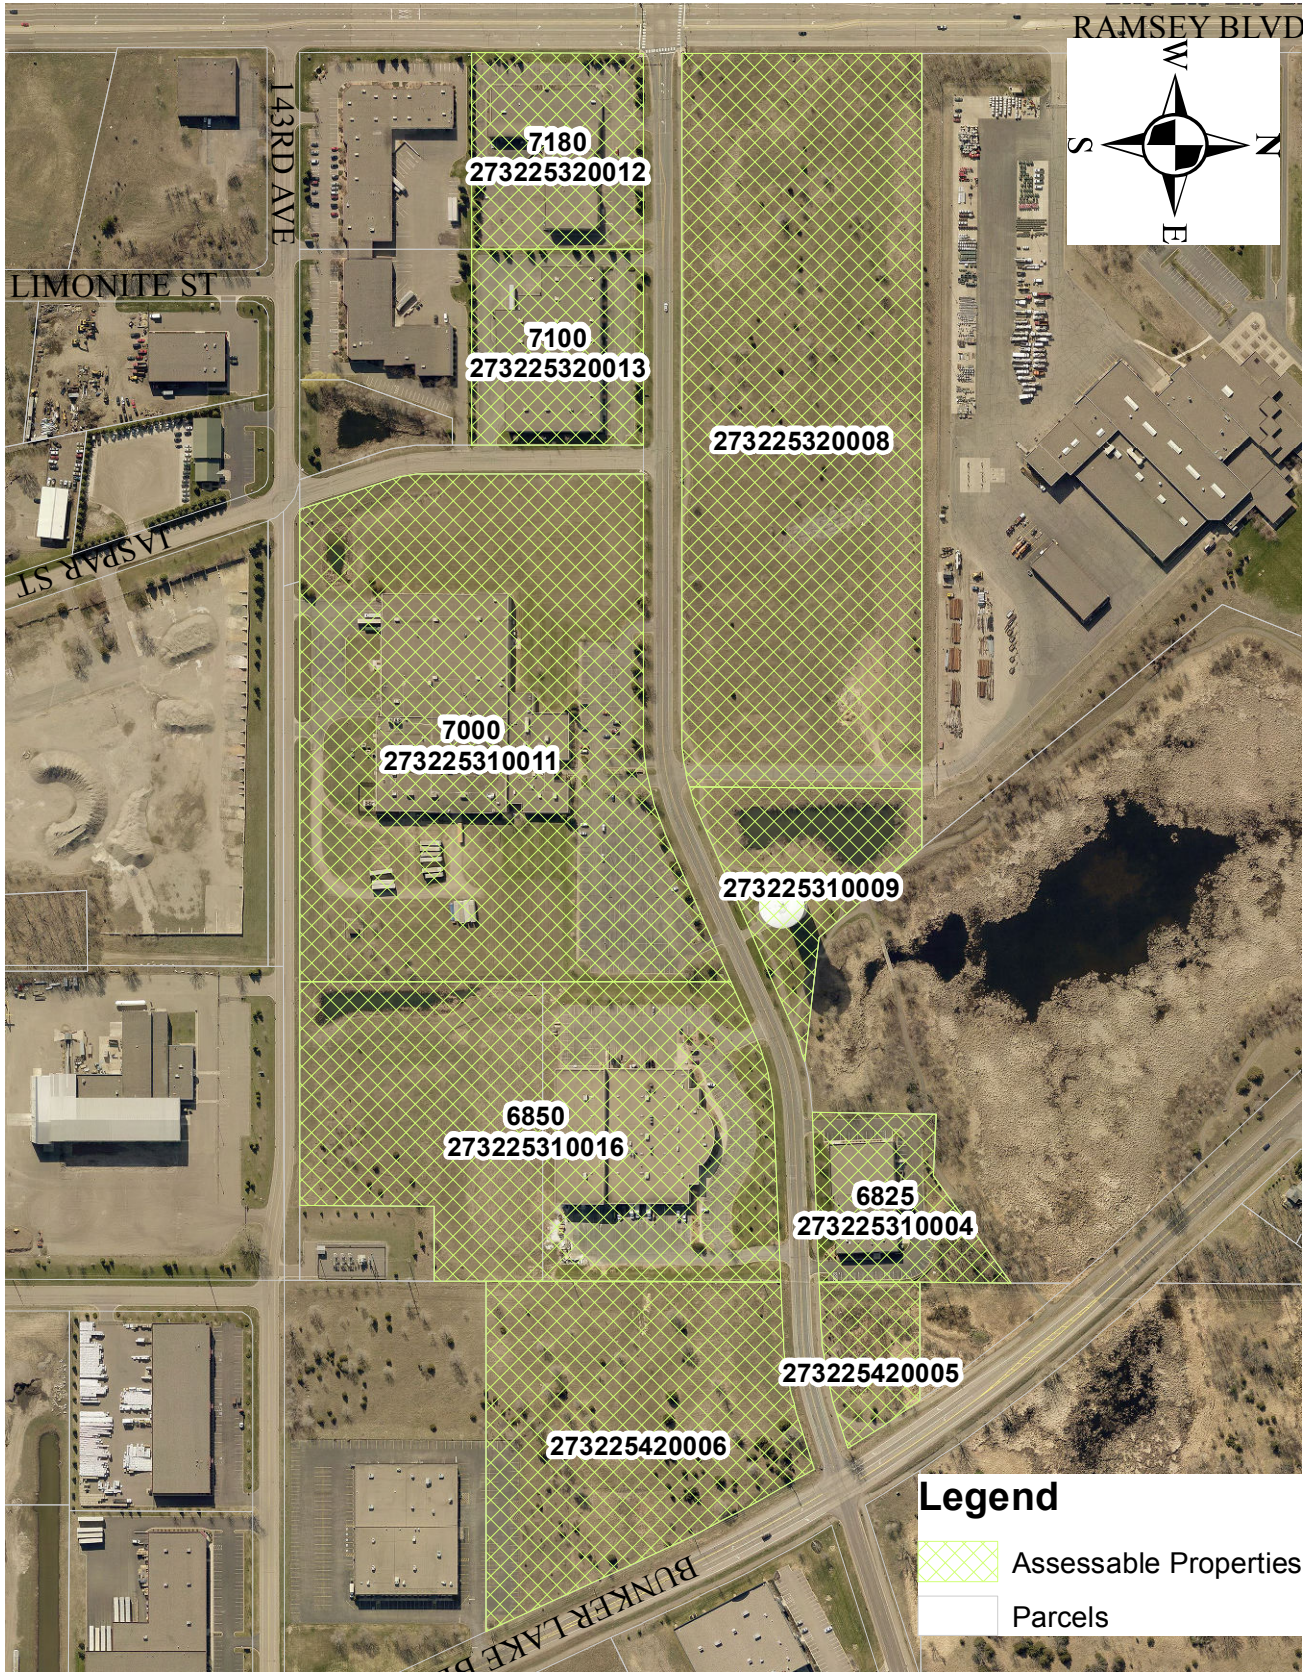

SUNWOOD DRIVE ASSESSABLE PROPERTIES IP #17-00

Legend

-  Assessable Properties
-  Parcels

PRELIMINARY ASSESSMENT MAP