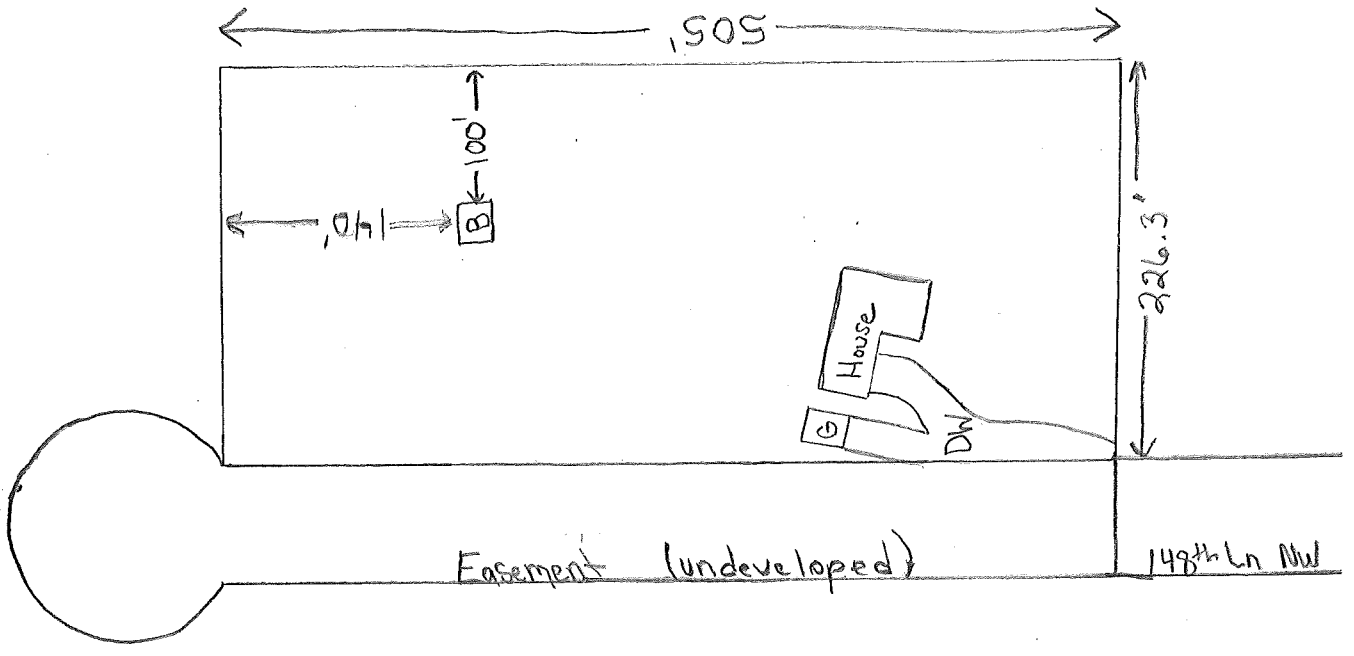

5805 148th LN. NW. RAMSEY MICHAEL ST. CLAIR SARAH MATTISON

Key

G = Garage

DW = Driveway

B = proposed Beehive location
(15' x 15')

House = House