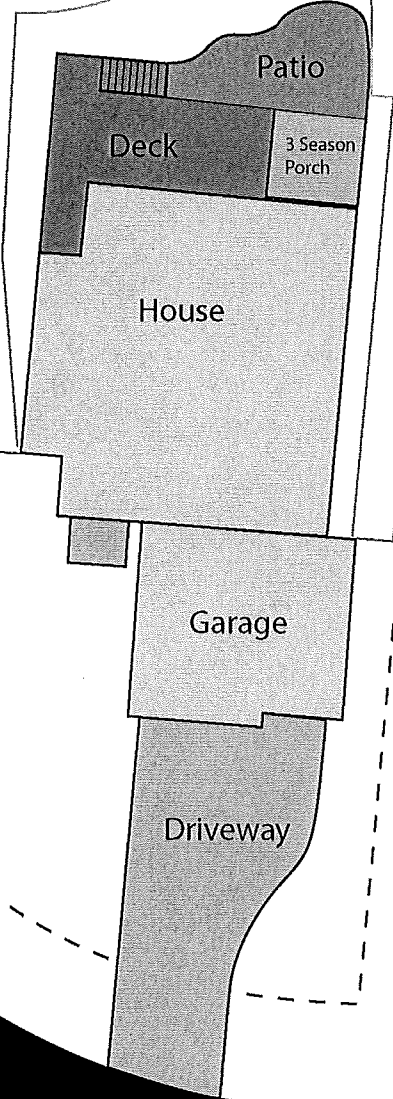

CULDESAC

STREET

STREET

FENCE GATE

- Existing 6 ft. Vinyl Fence
- - - Property Line
- Flat Area of yard

Existing Tree

- Hardi Board Siding (painted same color as house)
- Vinyl Corner Trim
- Pine Soffit and Facia (painted same color as house)
- Concrete Slab (4" minimum)
- Manufactured Trusses
- 3 roof vents and 6 soffit vents