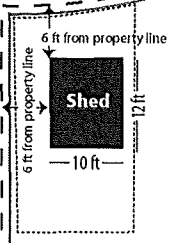

CULDESAC

STREET

STREET

FENCE GATE

- Existing 6 ft. Vinyl Fence
- - - Property Line
- Flat Area of yard

Existing Tree

- Hardi Board Siding (painted same color as house)
- Vinyl Corner Trim
- Pine Soffit and Facia (painted same color as house)
- Concrete Slab (4" minimum)
- Manufactured Trusses
- 3 roof vents and 6 soffit vents