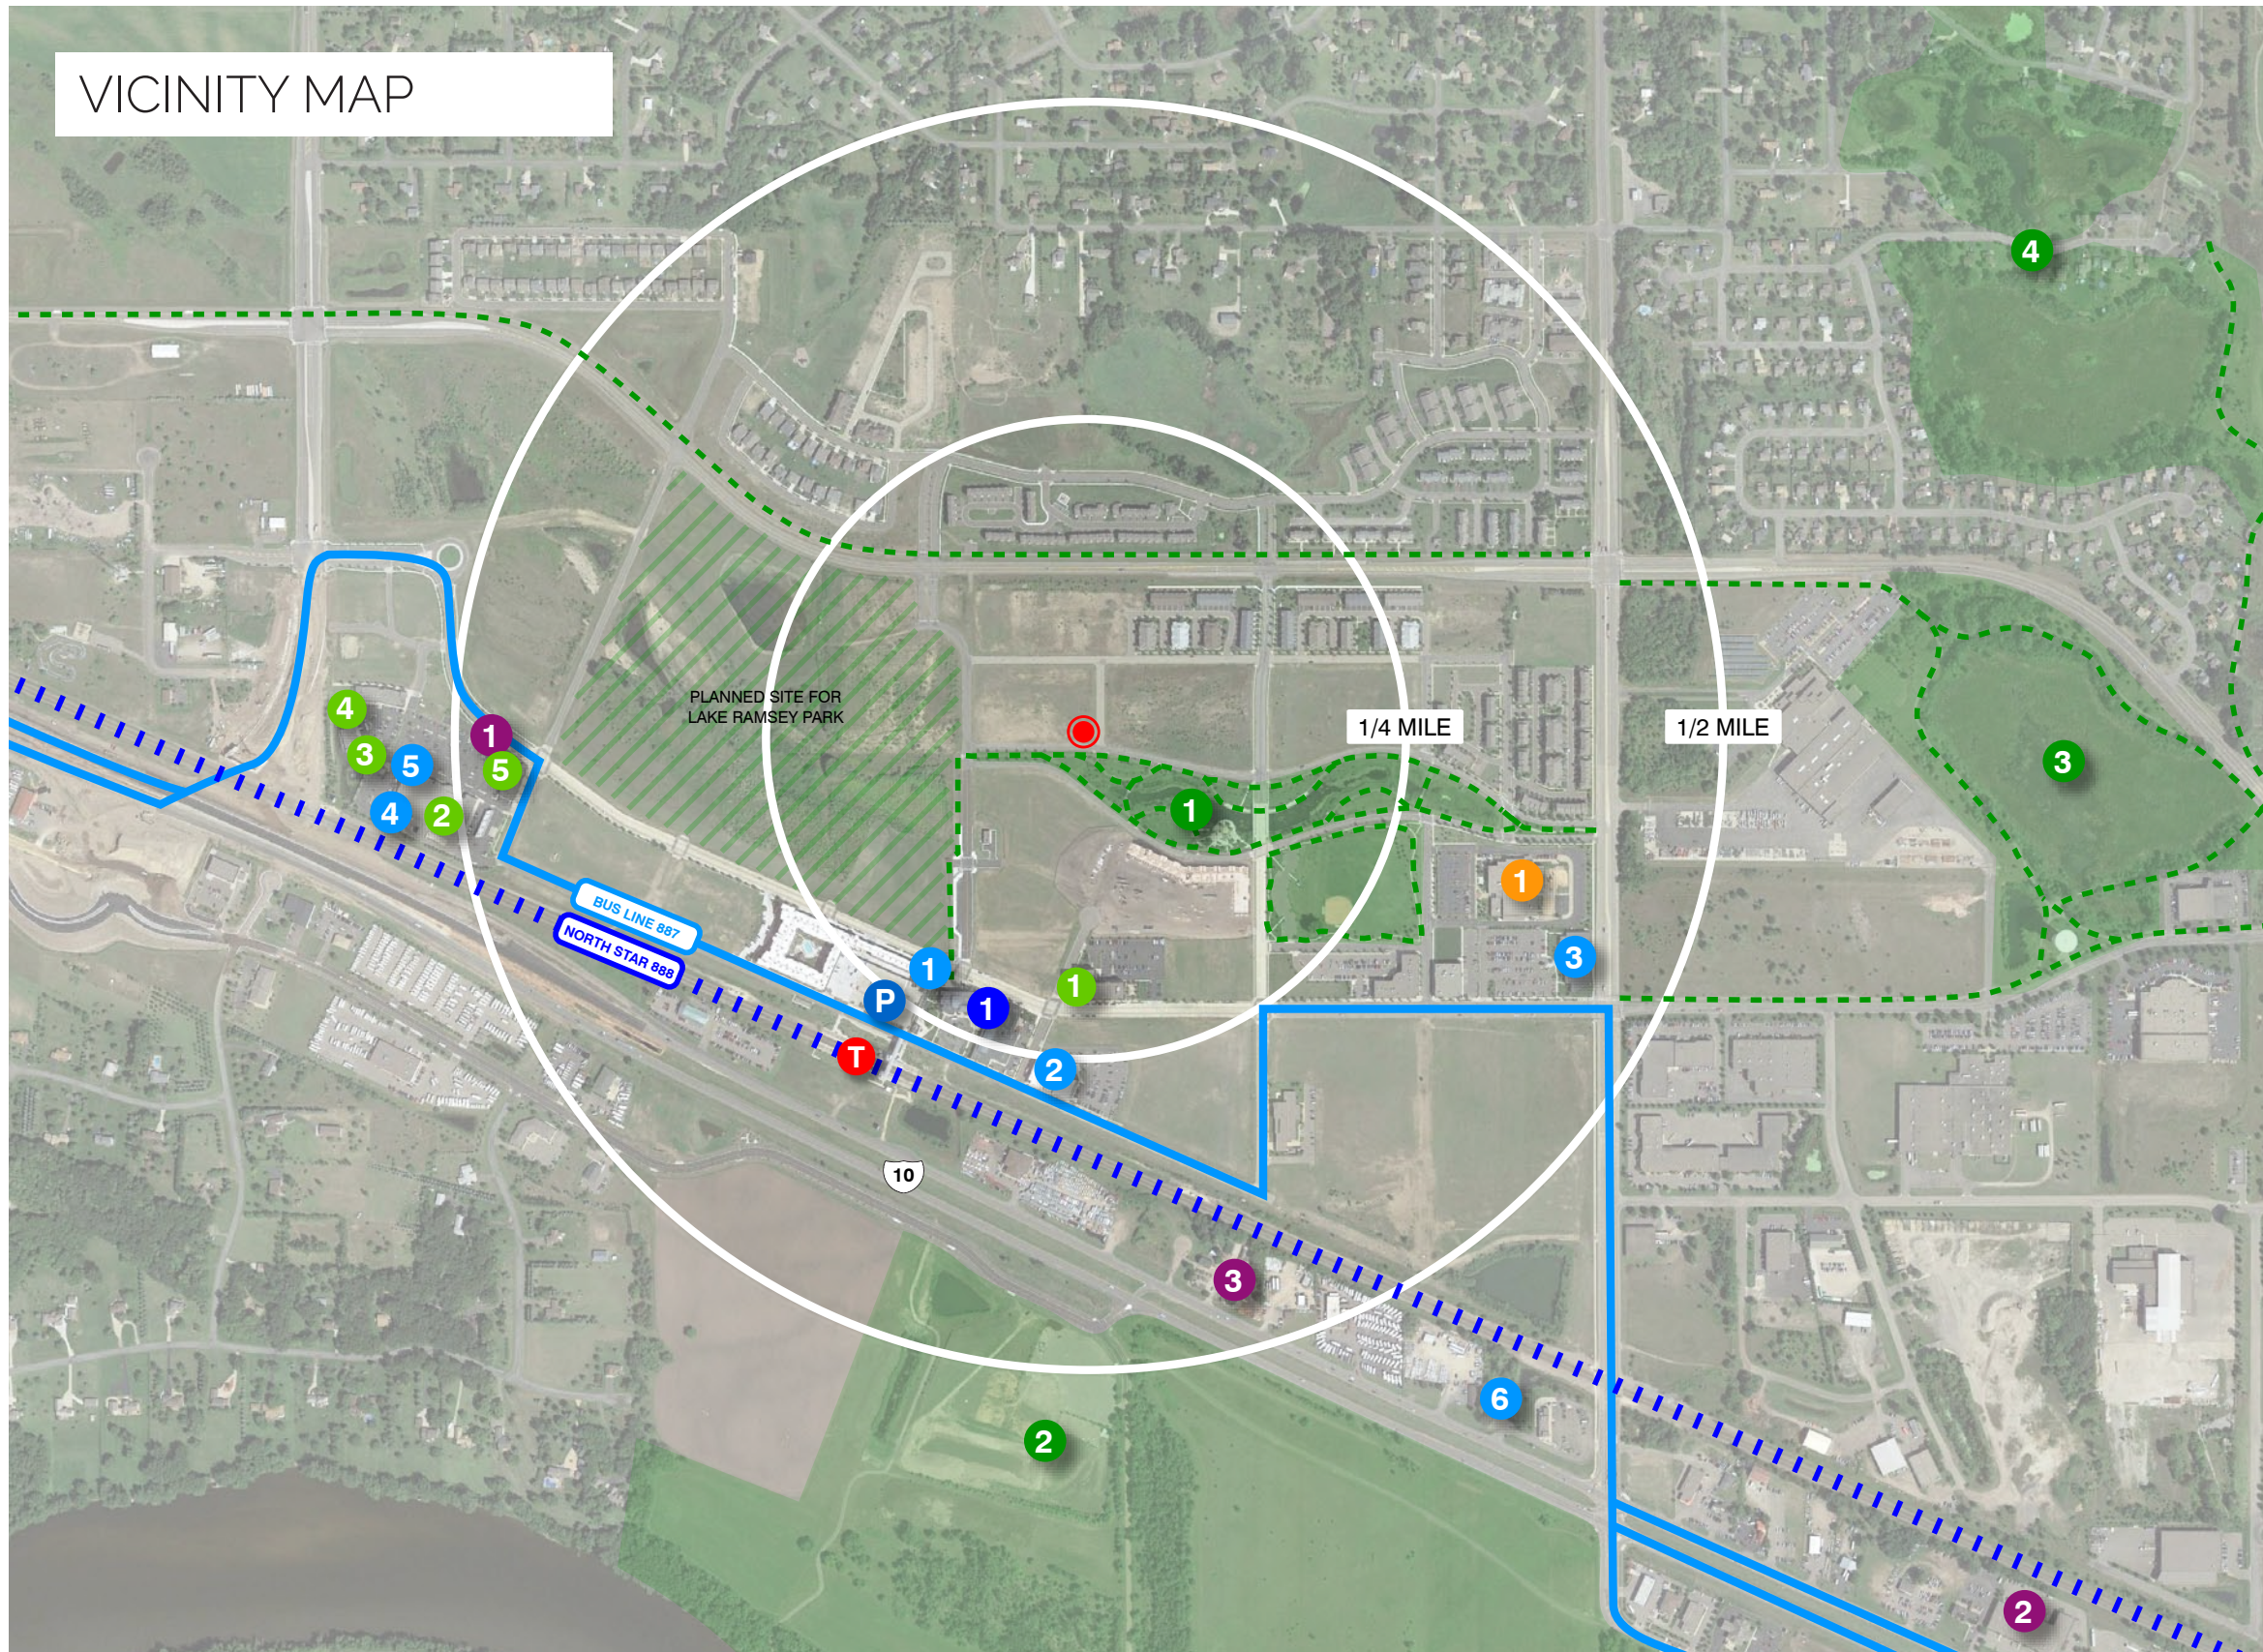

VICINITY MAP

	Miles
P Transit	
1. Veterans Drive & Ramsey Park & Ride.....	0.55
T 2. Ramsey Station & Platform	0.6
● Parks	
1. The Draw	0.0
2. Mississippi West Park.....	0.47
3. Cottonwood Park.....	0.8
4. Pelzer Park.....	0.9
● Education	
1. PACT Charter School.....	0.34
● Civic Facilities	
1. Ramsey City Fire Departments	0.22
Ramsey Police Department	0.22
Anoka County License Bureau.....	0.22
● Clinics	
1. Metro Dental Care	0.22
2. Northwest Metro VA Clinic.....	0.25
3. Allina Health Ramsey Clinic.....	0.41
4. Barnett Family Dentistry	0.55
5. Ramsey Eye Clinic.....	0.55
6. Pine Ridge Pet Care	0.6
● Grocery / Dining	
1. The Lunch Box.....	0.2
1. Corborn's Super Store.....	0.5
2. Subway	0.45
3. Caribou.....	0.55
4. Acapulco Restaurant.....	0.55
● Other	
1. Anytime Fitness	0.45
2. Crossfit Ursa.....	1.0
3. Anoka Ramsey Farm & Garden Center.....	0.44

SUBLEVEL 1

LEVELS 2 - 3

NORTH ELEVATION

SOUTH ELEVATION

EAST ELEVATION

WEST ELEVATION