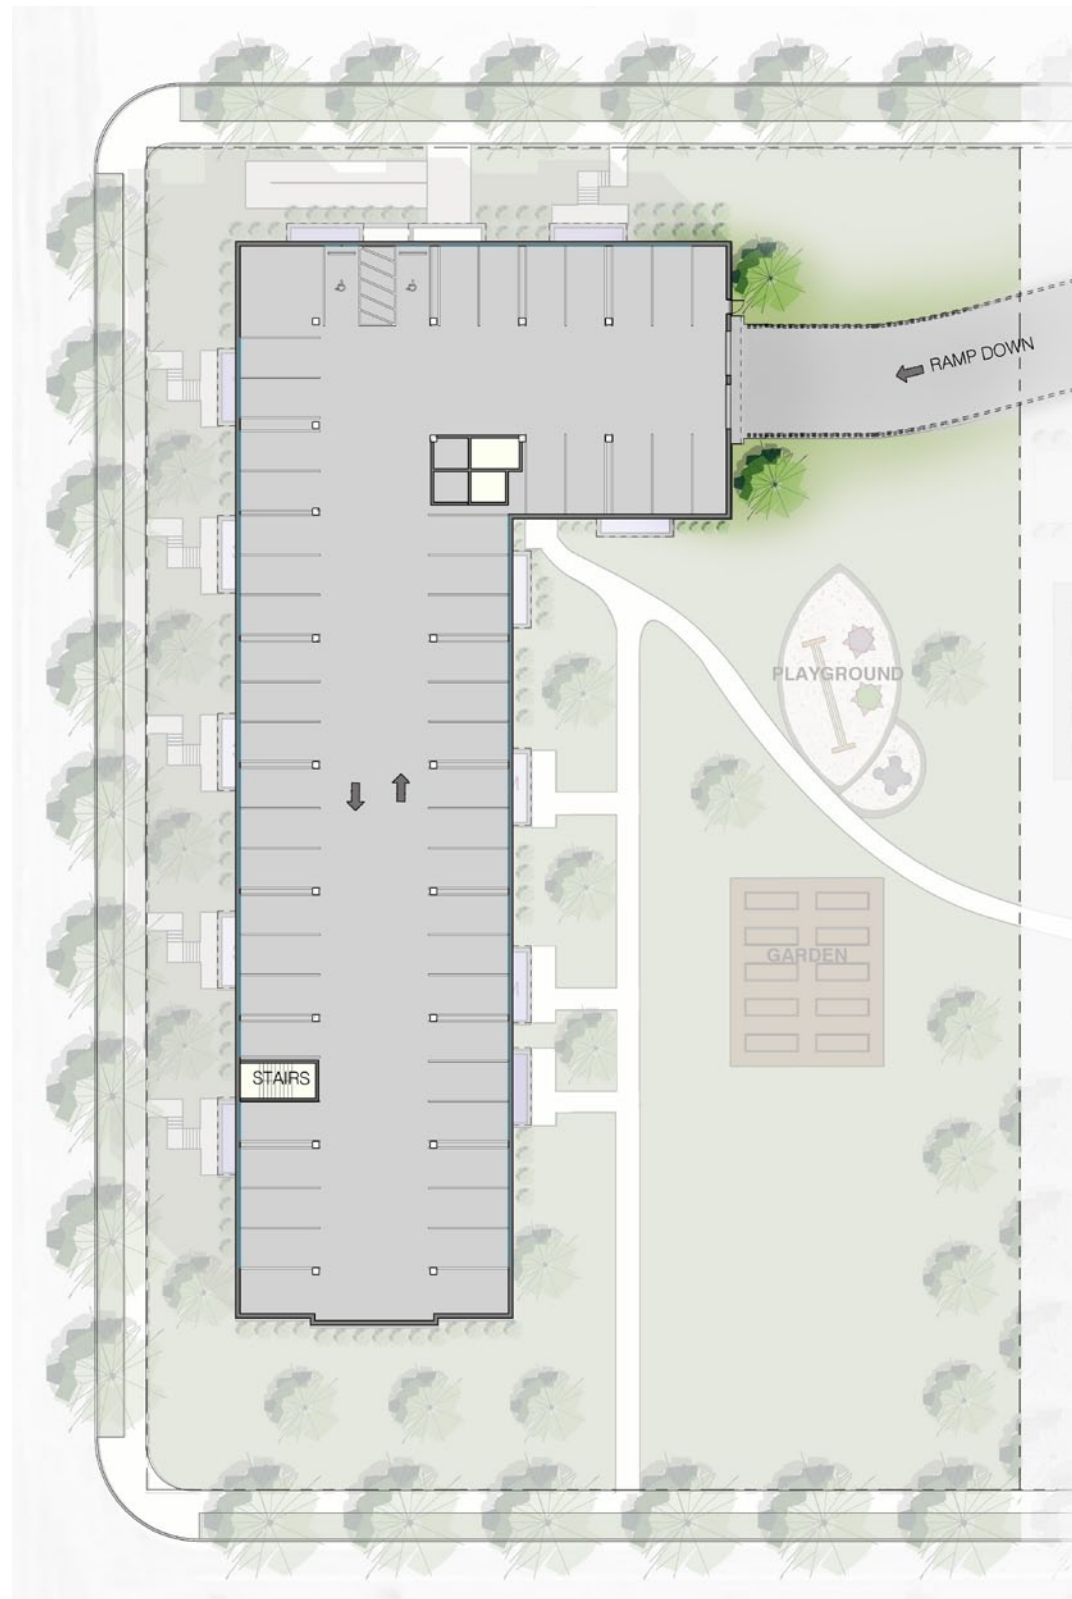

VICINITY MAP

	Miles
P Transit	
1. Veterans Drive & Ramsey Park & Ride.....	0.55
T 2. Ramsey Station & Platform	0.6
● Parks	
1. The Draw	0.0
2. Mississippi West Park.....	0.47
3. Cottonwood Park.....	0.8
4. Pelzer Park.....	0.9
● Education	
1. PACT Charter School.....	0.34
● Civic Facilities	
1. Ramsey City Fire Departments	0.22
Ramsey Police Department	0.22
Anoka County License Bureau.....	0.22
● Clinics	
1. Metro Dental Care	0.22
2. Northwest Metro VA Clinic.....	0.25
3. Allina Health Ramsey Clinic.....	0.41
4. Barnett Family Dentistry	0.55
5. Ramsey Eye Clinic.....	0.55
6. Pine Ridge Pet Care	0.6
● Grocery / Dining	
1. The Lunch Box.....	0.2
1. Corborn's Super Store.....	0.5
2. Subway	0.45
3. Caribou.....	0.55
4. Acapulco Restaurant.....	0.55
● Other	
1. Anytime Fitness	0.45
2. Crossfit Ursa.....	1.0
3. Anoka Ramsey Farm & Garden Center.....	0.44

SUBLEVEL 1

LEVELS 2 - 3

NORTH ELEVATION

SOUTH ELEVATION

EAST ELEVATION

WEST ELEVATION