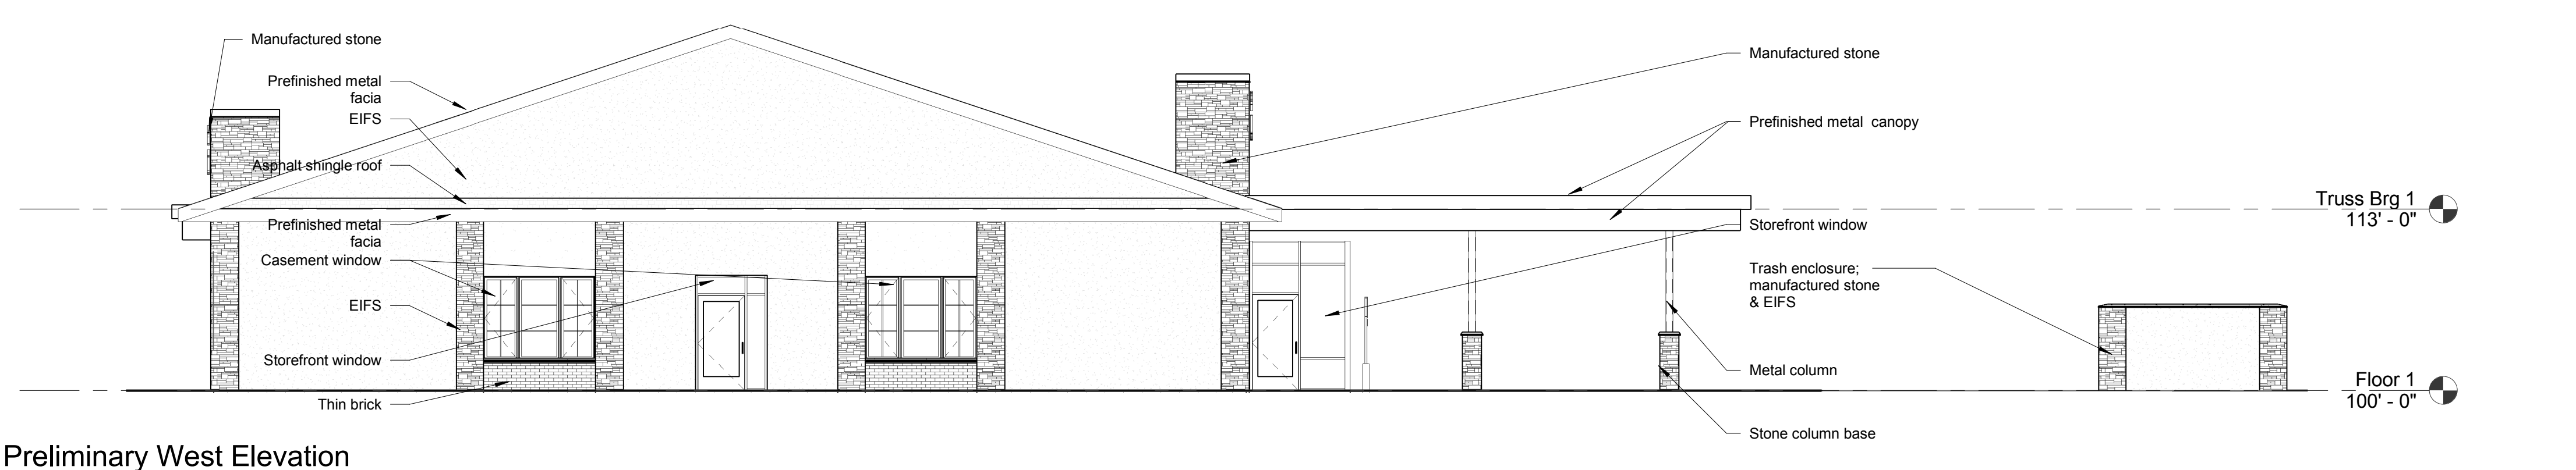

**D2**  
SC37 Preliminary East Elevation (View from Yolite Street)  
1/8" = 1'-0"

**A2**  
SC37 Preliminary West Elevation  
1/8" = 1'-0"

Sign Statistics	
Sign Total	2
Sign Types	Wall Sign (2)
% of facade allowable	15%
% of facade total	North Facade: 2% South Facade: 2%
North Elevation Statistics	
Facade SF	1756 SF
EIFS %	27%
Stone/Brick/Metal %	46%
Windows %	27%
South Elevation Statistics	
Facade SF	1849 SF
EIFS %	46%
Stone/Brick/Metal %	32%
Windows %	22%
East Elevation Statistics	
Facade SF	1523 SF
EIFS %	43%
Stone/Brick/Metal %	38%
Windows %	19%
West Elevation Statistics	
Facade SF	1590 SF
EIFS %	77%
Stone/Brick/Metal %	9%
Windows %	14%