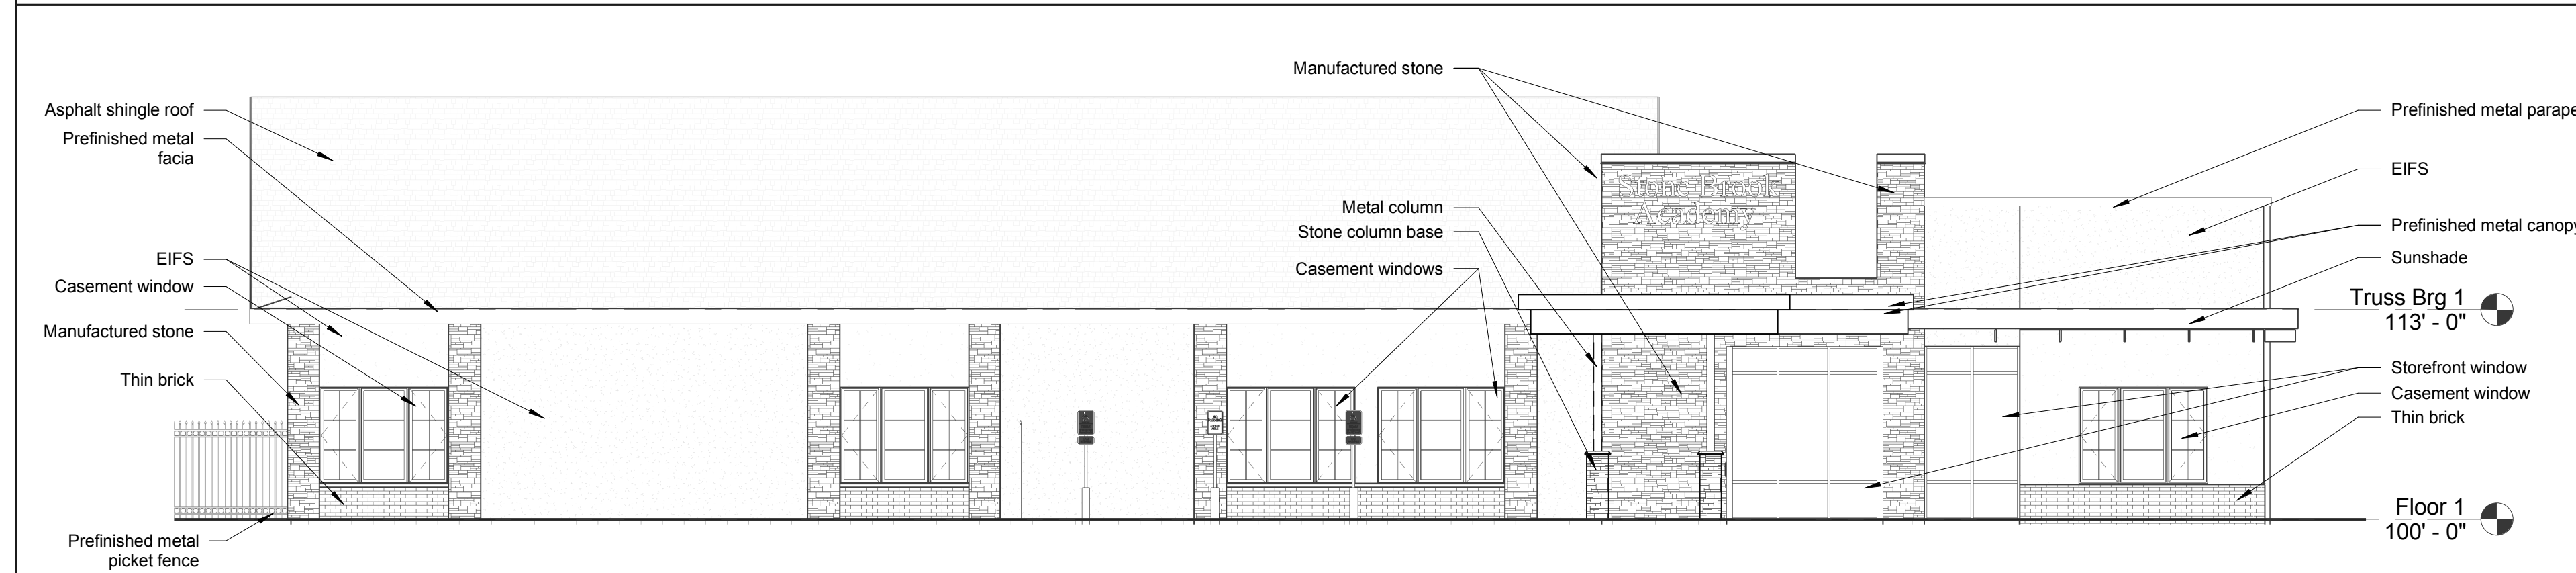

7800 WEST 147TH STREET SUITE 504 APPLE VALLEY, MN 55124-7580 (626) 431-4433 © COPYRIGHT BY CNH ARCHITECTS, INC.

**K4**  
SC37 Preliminary North Elevation (View from Sunwood Drive)  
1/8" = 1'-0"

**G4**  
SC37 Preliminary South Elevation (View from Veterans Drive)  
1/8" = 1'-0"

**D2**  
SC37 Preliminary East Elevation (View from Yolite Street)  
1/8" = 1'-0"

**A2**  
SC37 Preliminary West Elevation  
1/8" = 1'-0"

Sign Statistics	
Sign Total	2
Sign Types	Wall Sign (2)
% of facade allowable	15%
% of facade total	North Facade: 2% South Facade: 2%
North Elevation Statistics	
Facade SF	1756 SF
EIFS %	27%
Stone/Brick/Metal %	46%
Windows %	27%
South Elevation Statistics	
Facade SF	1849 SF
EIFS %	46%
Stone/Brick/Metal %	32%
Windows %	22%
East Elevation Statistics	
Facade SF	1523 SF
EIFS %	43%
Stone/Brick/Metal %	38%
Windows %	19%
West Elevation Statistics	
Facade SF	1590 SF
EIFS %	77%
Stone/Brick/Metal %	9%
Windows %	14%