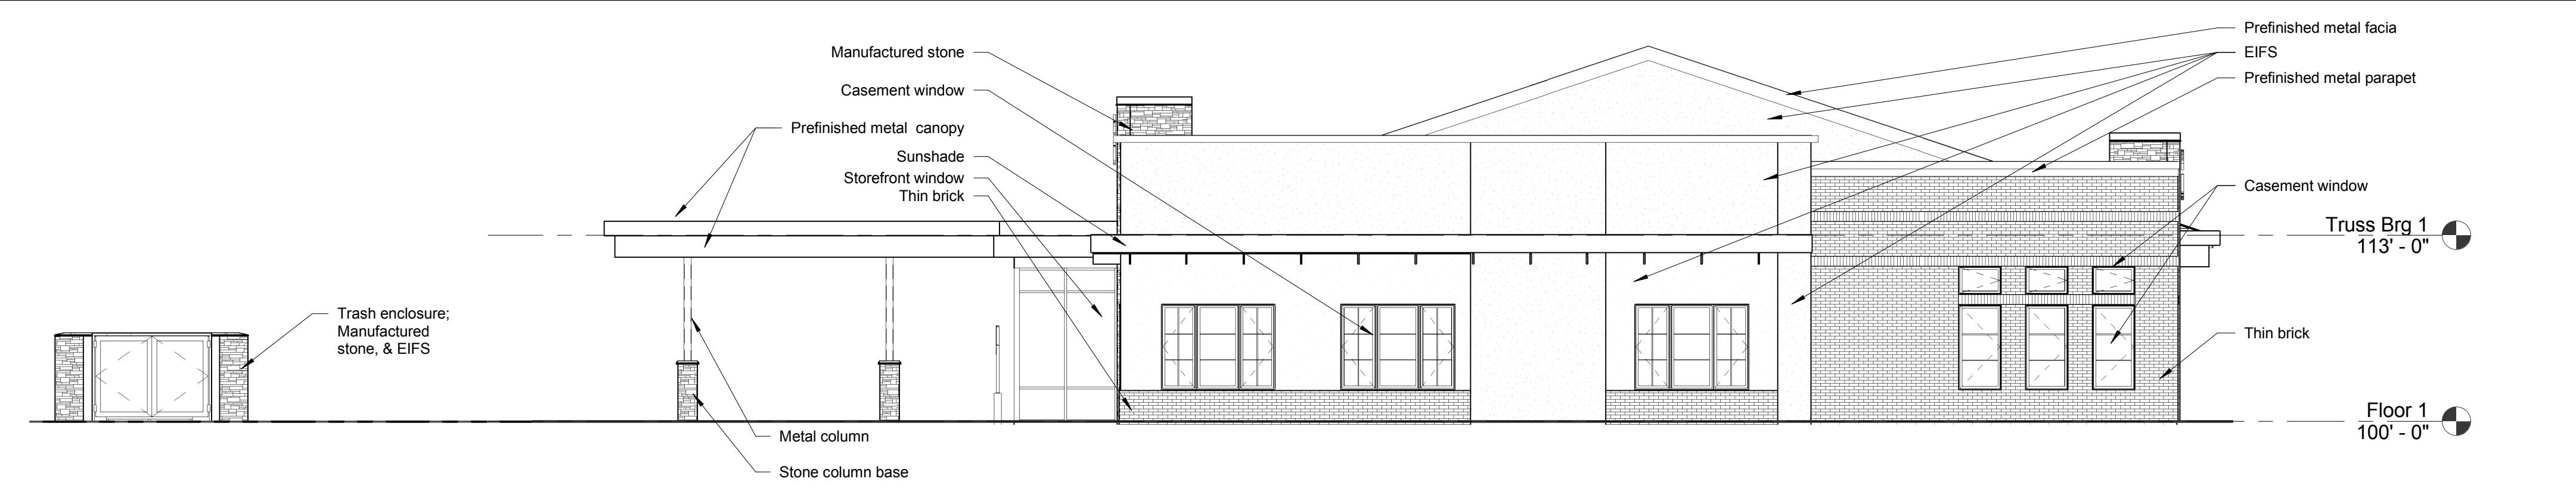

**D2**  
SC37 Preliminary East Elevation (View from Yolite Street)  
1/8" = 1'-0"

**A2**  
SC37 Preliminary West Elevation  
1/8" = 1'-0"

Sign Statistics	
Sign Total	2
Sign Types	Wall Sign (2)
% of facade allowable	15%
% of facade total	North Facade: 2% South Facade: 2%
North Elevation Statistics	
Facade SF	1756 SF
EIFS %	27%
Stone/Brick/Metal %	46%
Windows %	27%
South Elevation Statistics	
Facade SF	1849 SF
EIFS %	46%
Stone/Brick/Metal %	32%
Windows %	22%
East Elevation Statistics	
Facade SF	1523 SF
EIFS %	43%
Stone/Brick/Metal %	38%
Windows %	19%
West Elevation Statistics	
Facade SF	1590 SF
EIFS %	77%
Stone/Brick/Metal %	9%
Windows %	14%