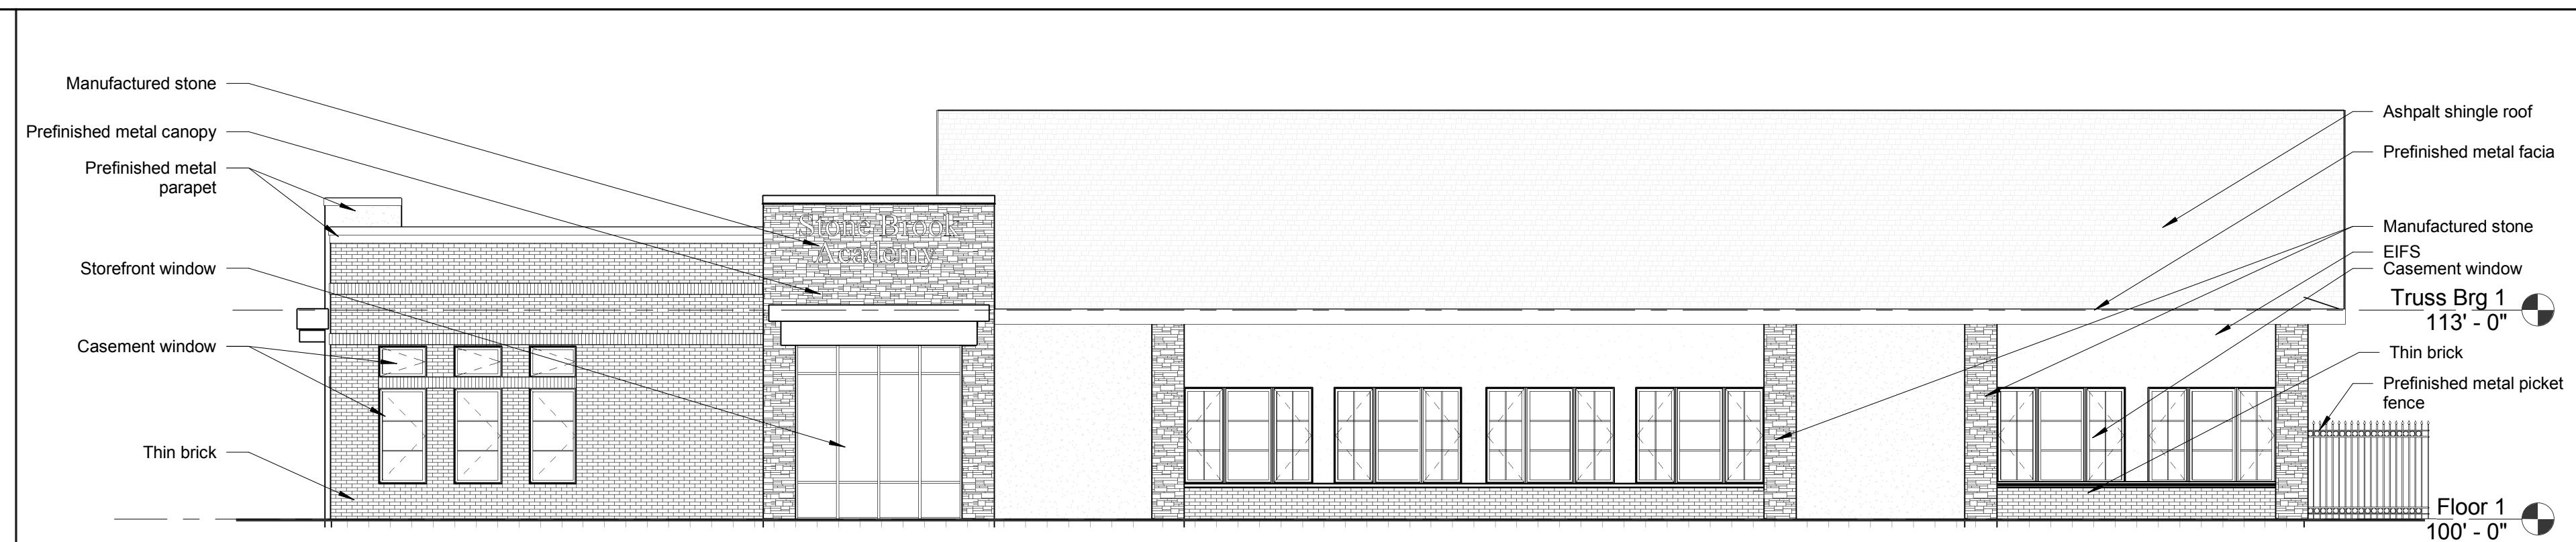

7800 WEST 147TH STREET SUITE 504 APPLE VALLEY, MN 55124-7580 (626) 431-4433 © COPYRIGHT BY CNH ARCHITECTS, INC.

**K4**  
SC37 Preliminary North Elevation (View from Sunwood Drive)  
1/8" = 1'-0"

**G4**  
SC37 Preliminary South Elevation (View from Veterans Drive)  
1/8" = 1'-0"

**D2**  
SC37 Preliminary East Elevation (View from Yolite Street)  
1/8" = 1'-0"

**A2**  
SC37 Preliminary West Elevation  
1/8" = 1'-0"

Sign Statistics	
Sign Total	2
Sign Types	Wall Sign (2)
% of facade allowable	15%
% of facade total	North Facade: 2% South Facade: 2%
North Elevation Statistics	
Facade SF	1756 SF
EIFS %	27%
Stone/Brick/Metal %	46%
Windows %	27%
South Elevation Statistics	
Facade SF	1849 SF
EIFS %	46%
Stone/Brick/Metal %	32%
Windows %	22%
East Elevation Statistics	
Facade SF	1523 SF
EIFS %	43%
Stone/Brick/Metal %	38%
Windows %	19%
West Elevation Statistics	
Facade SF	1590 SF
EIFS %	77%
Stone/Brick/Metal %	9%
Windows %	14%