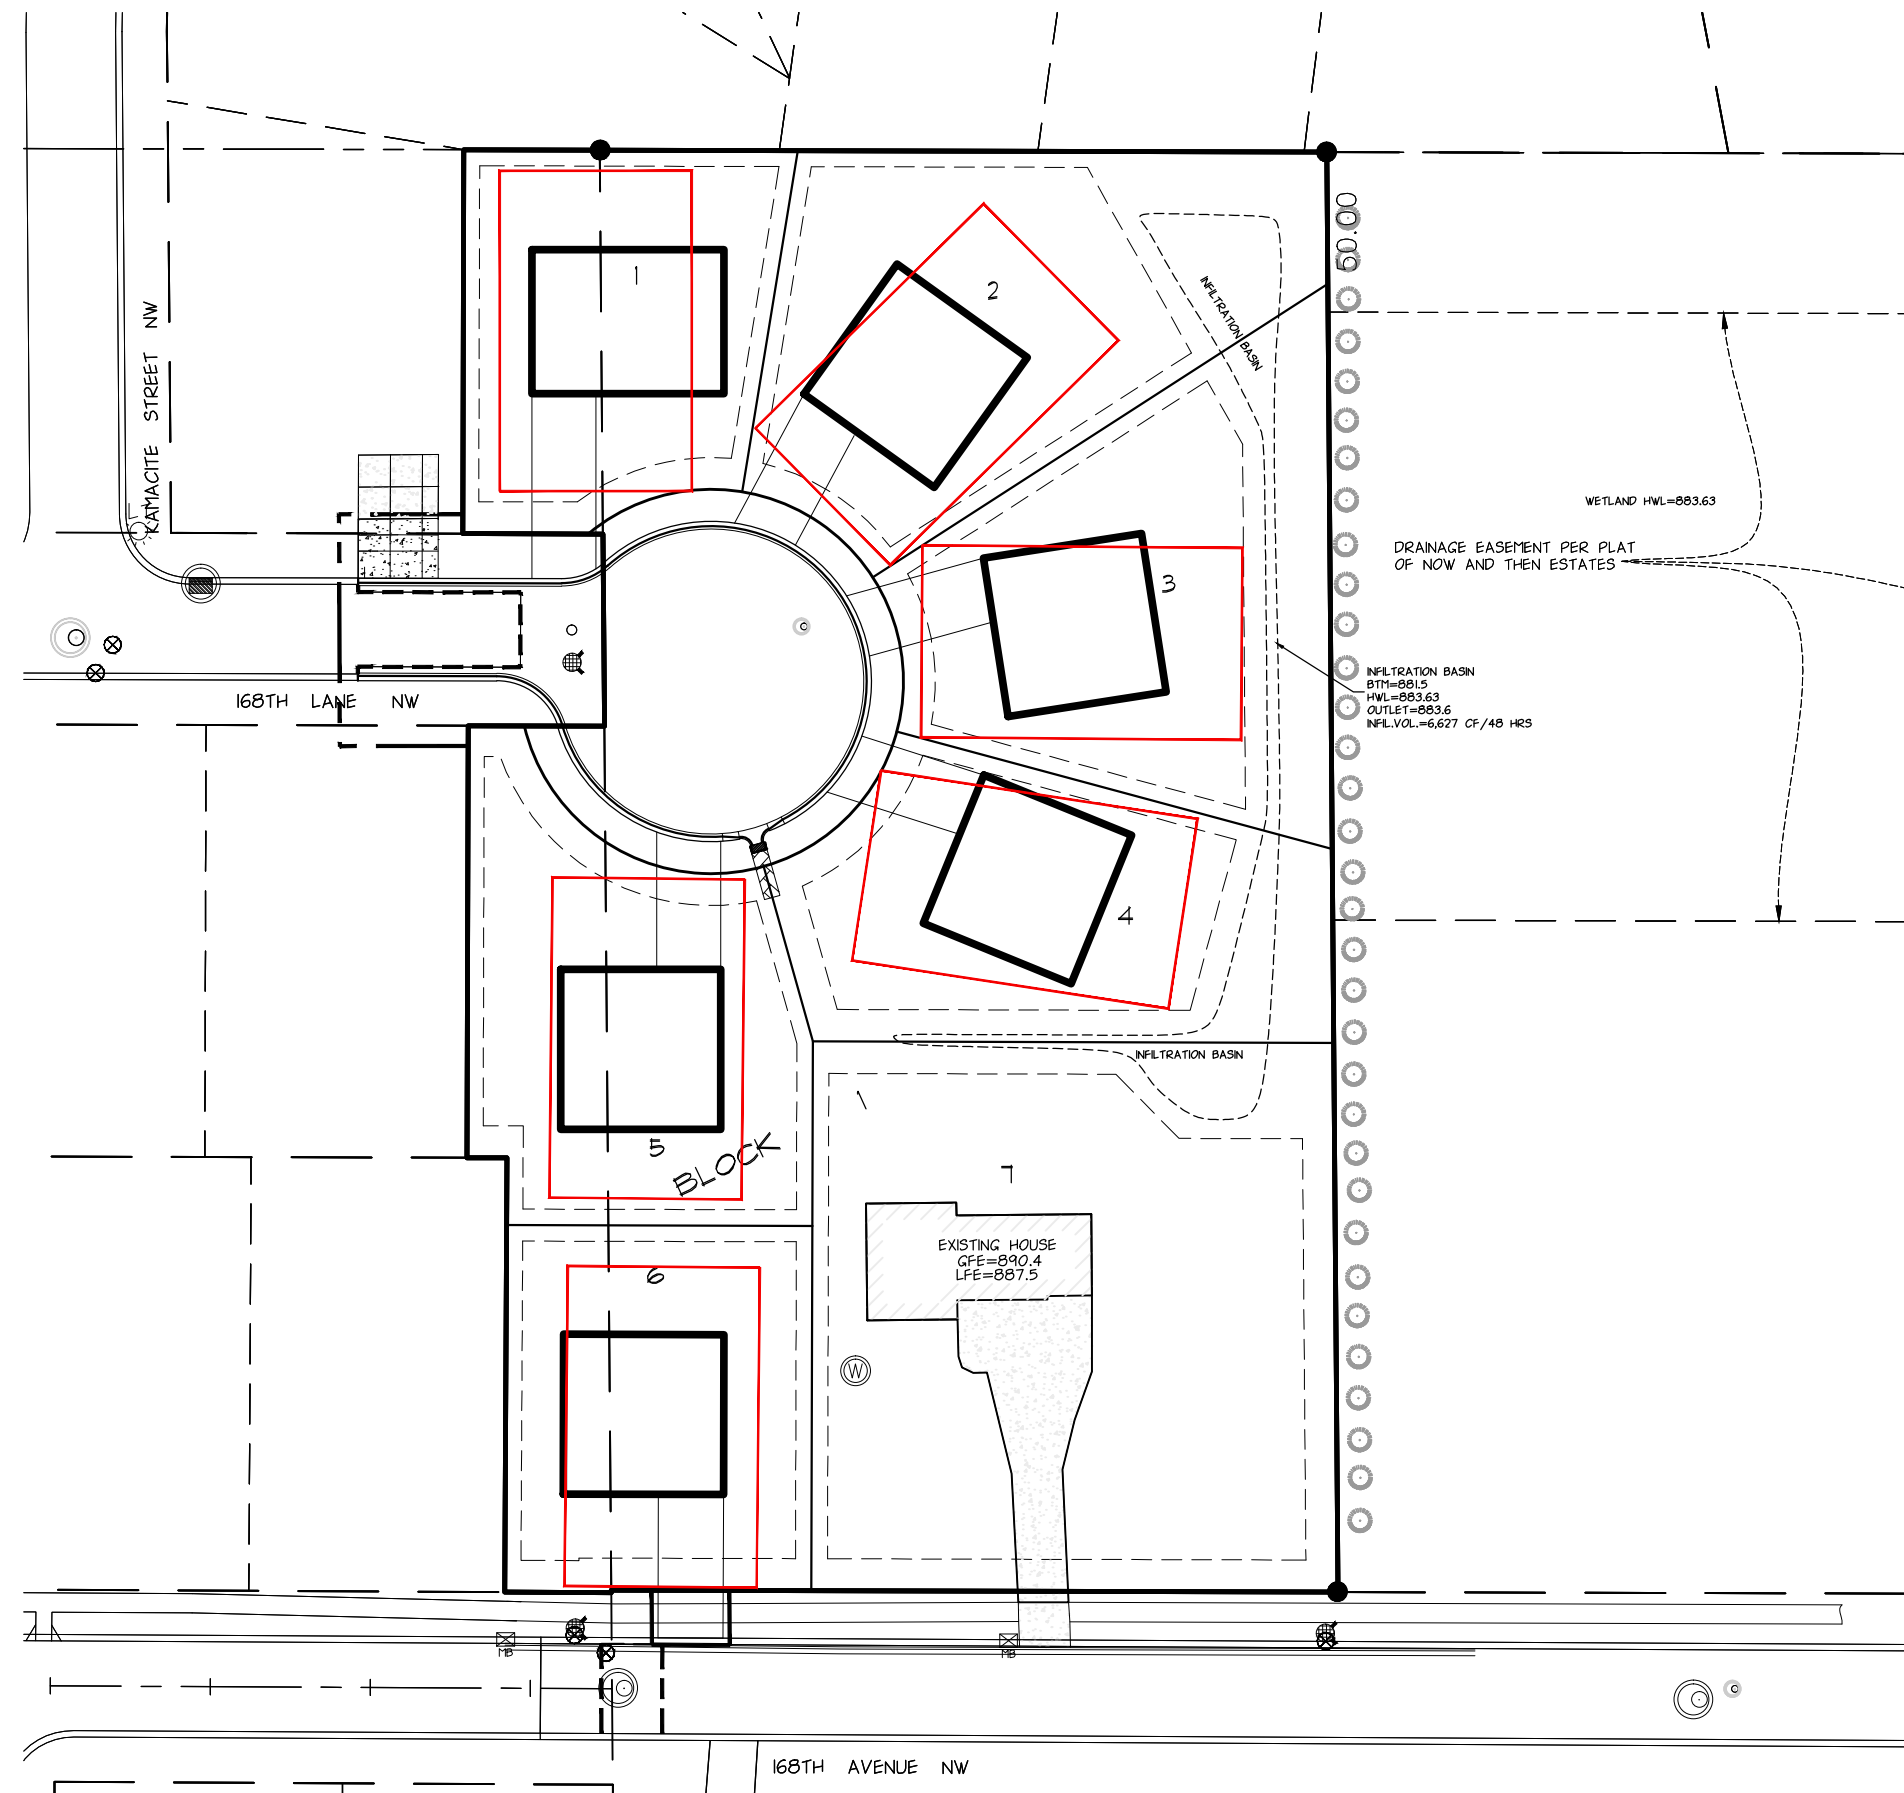

COLE ADDITION  
RAMSEY, MN

LEGEND

 60' X 100' BOX

LANDFORM  
From Site to Finish

LOT DEPTH  
BOX EXHIBIT

08-11-2017