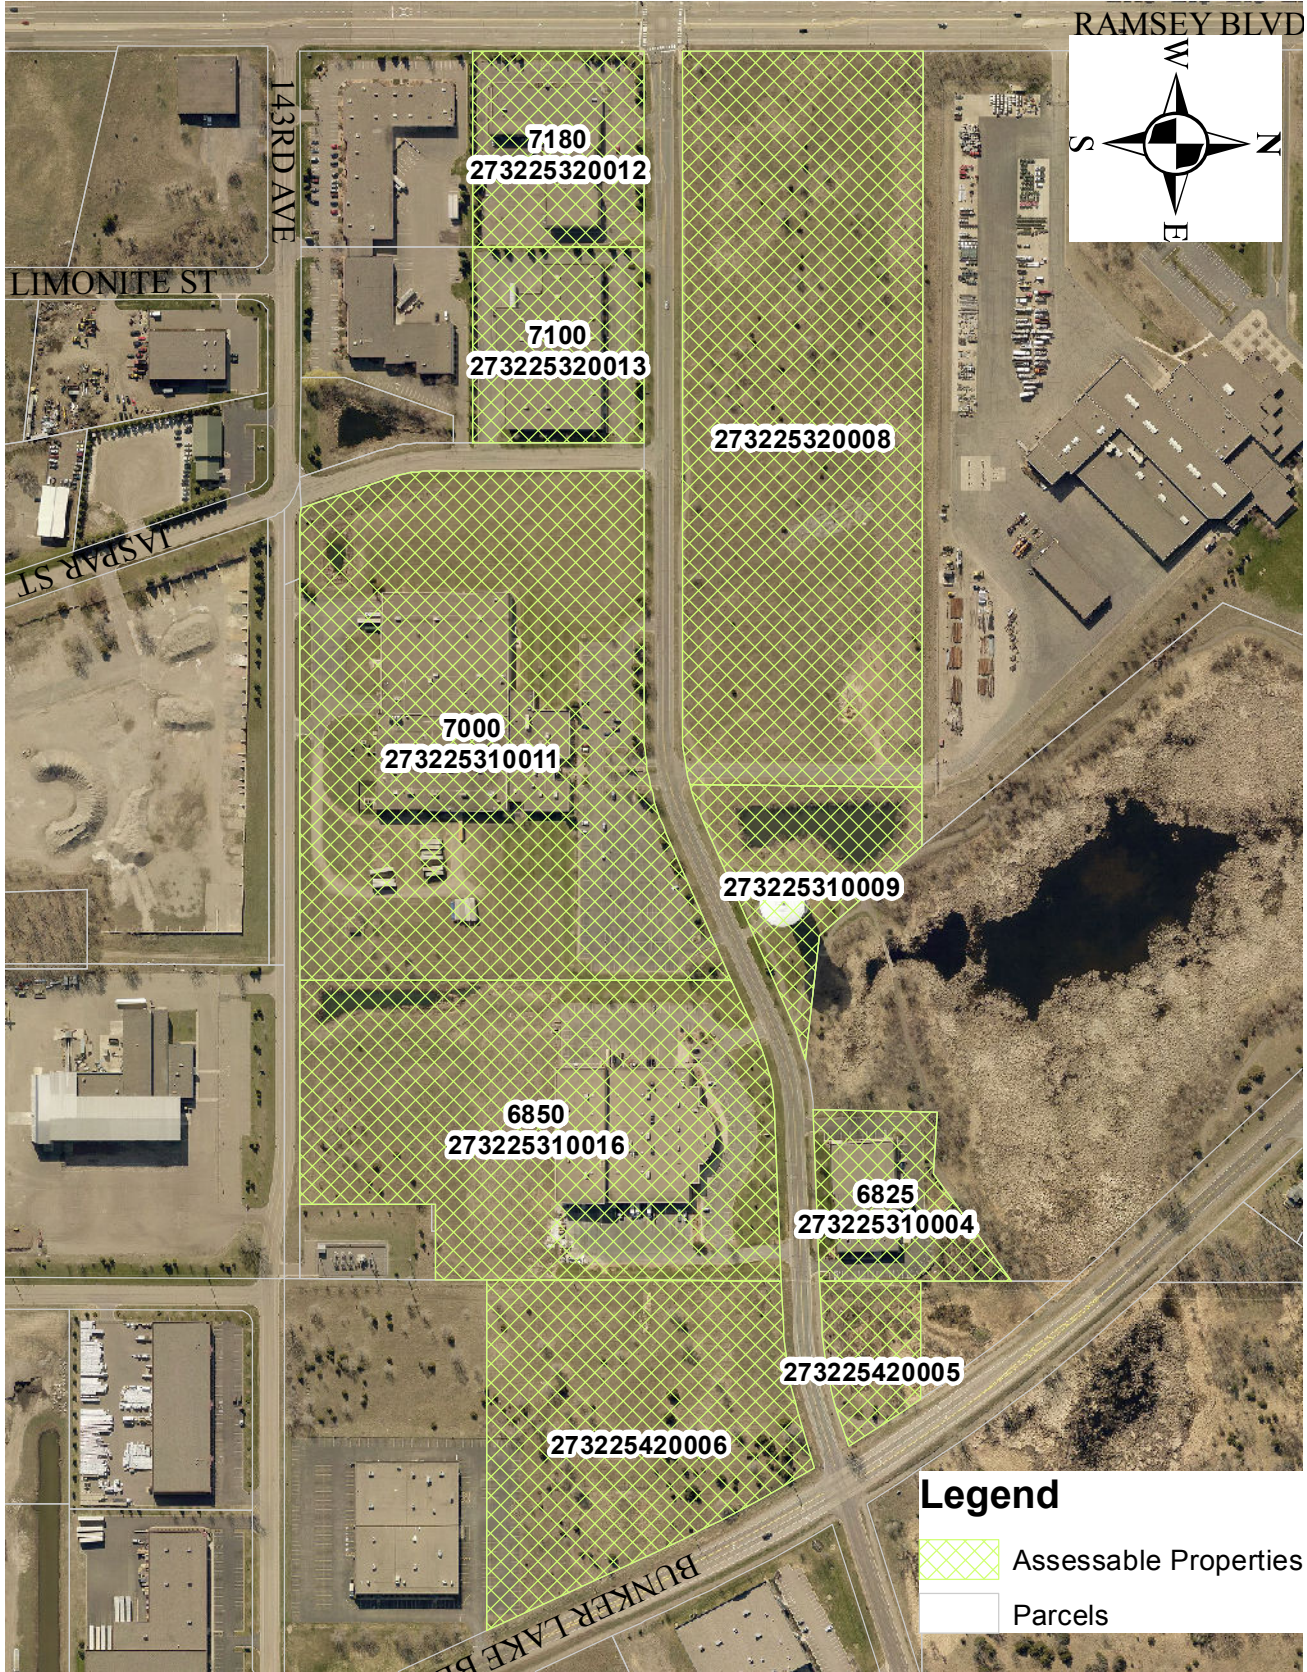

SUNWOOD DRIVE ASSESSABLE PROPERTIES IP #17-00

FINAL ASSESSMENT MAP