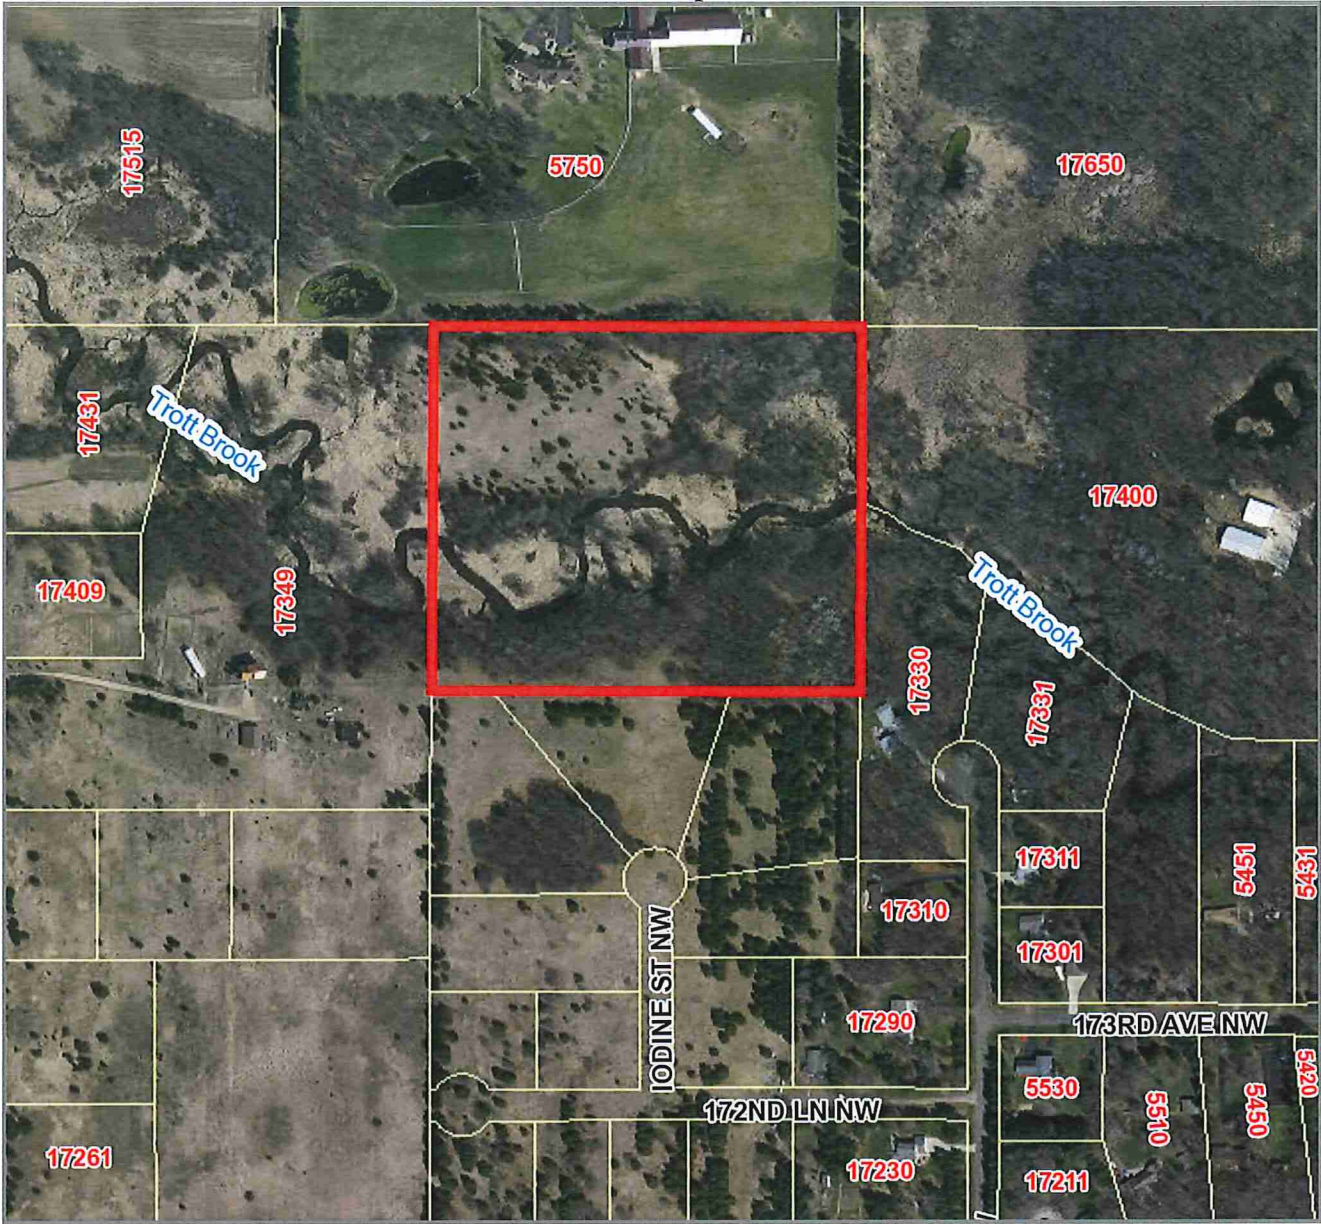

Site Location Map - Outlot A

PROPERTY ID	02-32-25-44-0010	Owner Address	6210 GREEN VALLEY RD
ADDRESS		Owner City	ANOKA
CITY	RAMSEY	Owner State	MN
STATE	MN	Owner Zip Code	55303
ZIP CODE	55303	SaleDate2	0
Owner	BROOKVIEW ESTATES LLC		

Disclaimer: Map and parcel data are believed to be accurate, but accuracy is not guaranteed. This is not a legal document and should not be substituted for a title search, appraisal, survey, or for zoning verification.

Map Scale  
1 inch = 400 feet  
12/5/2017