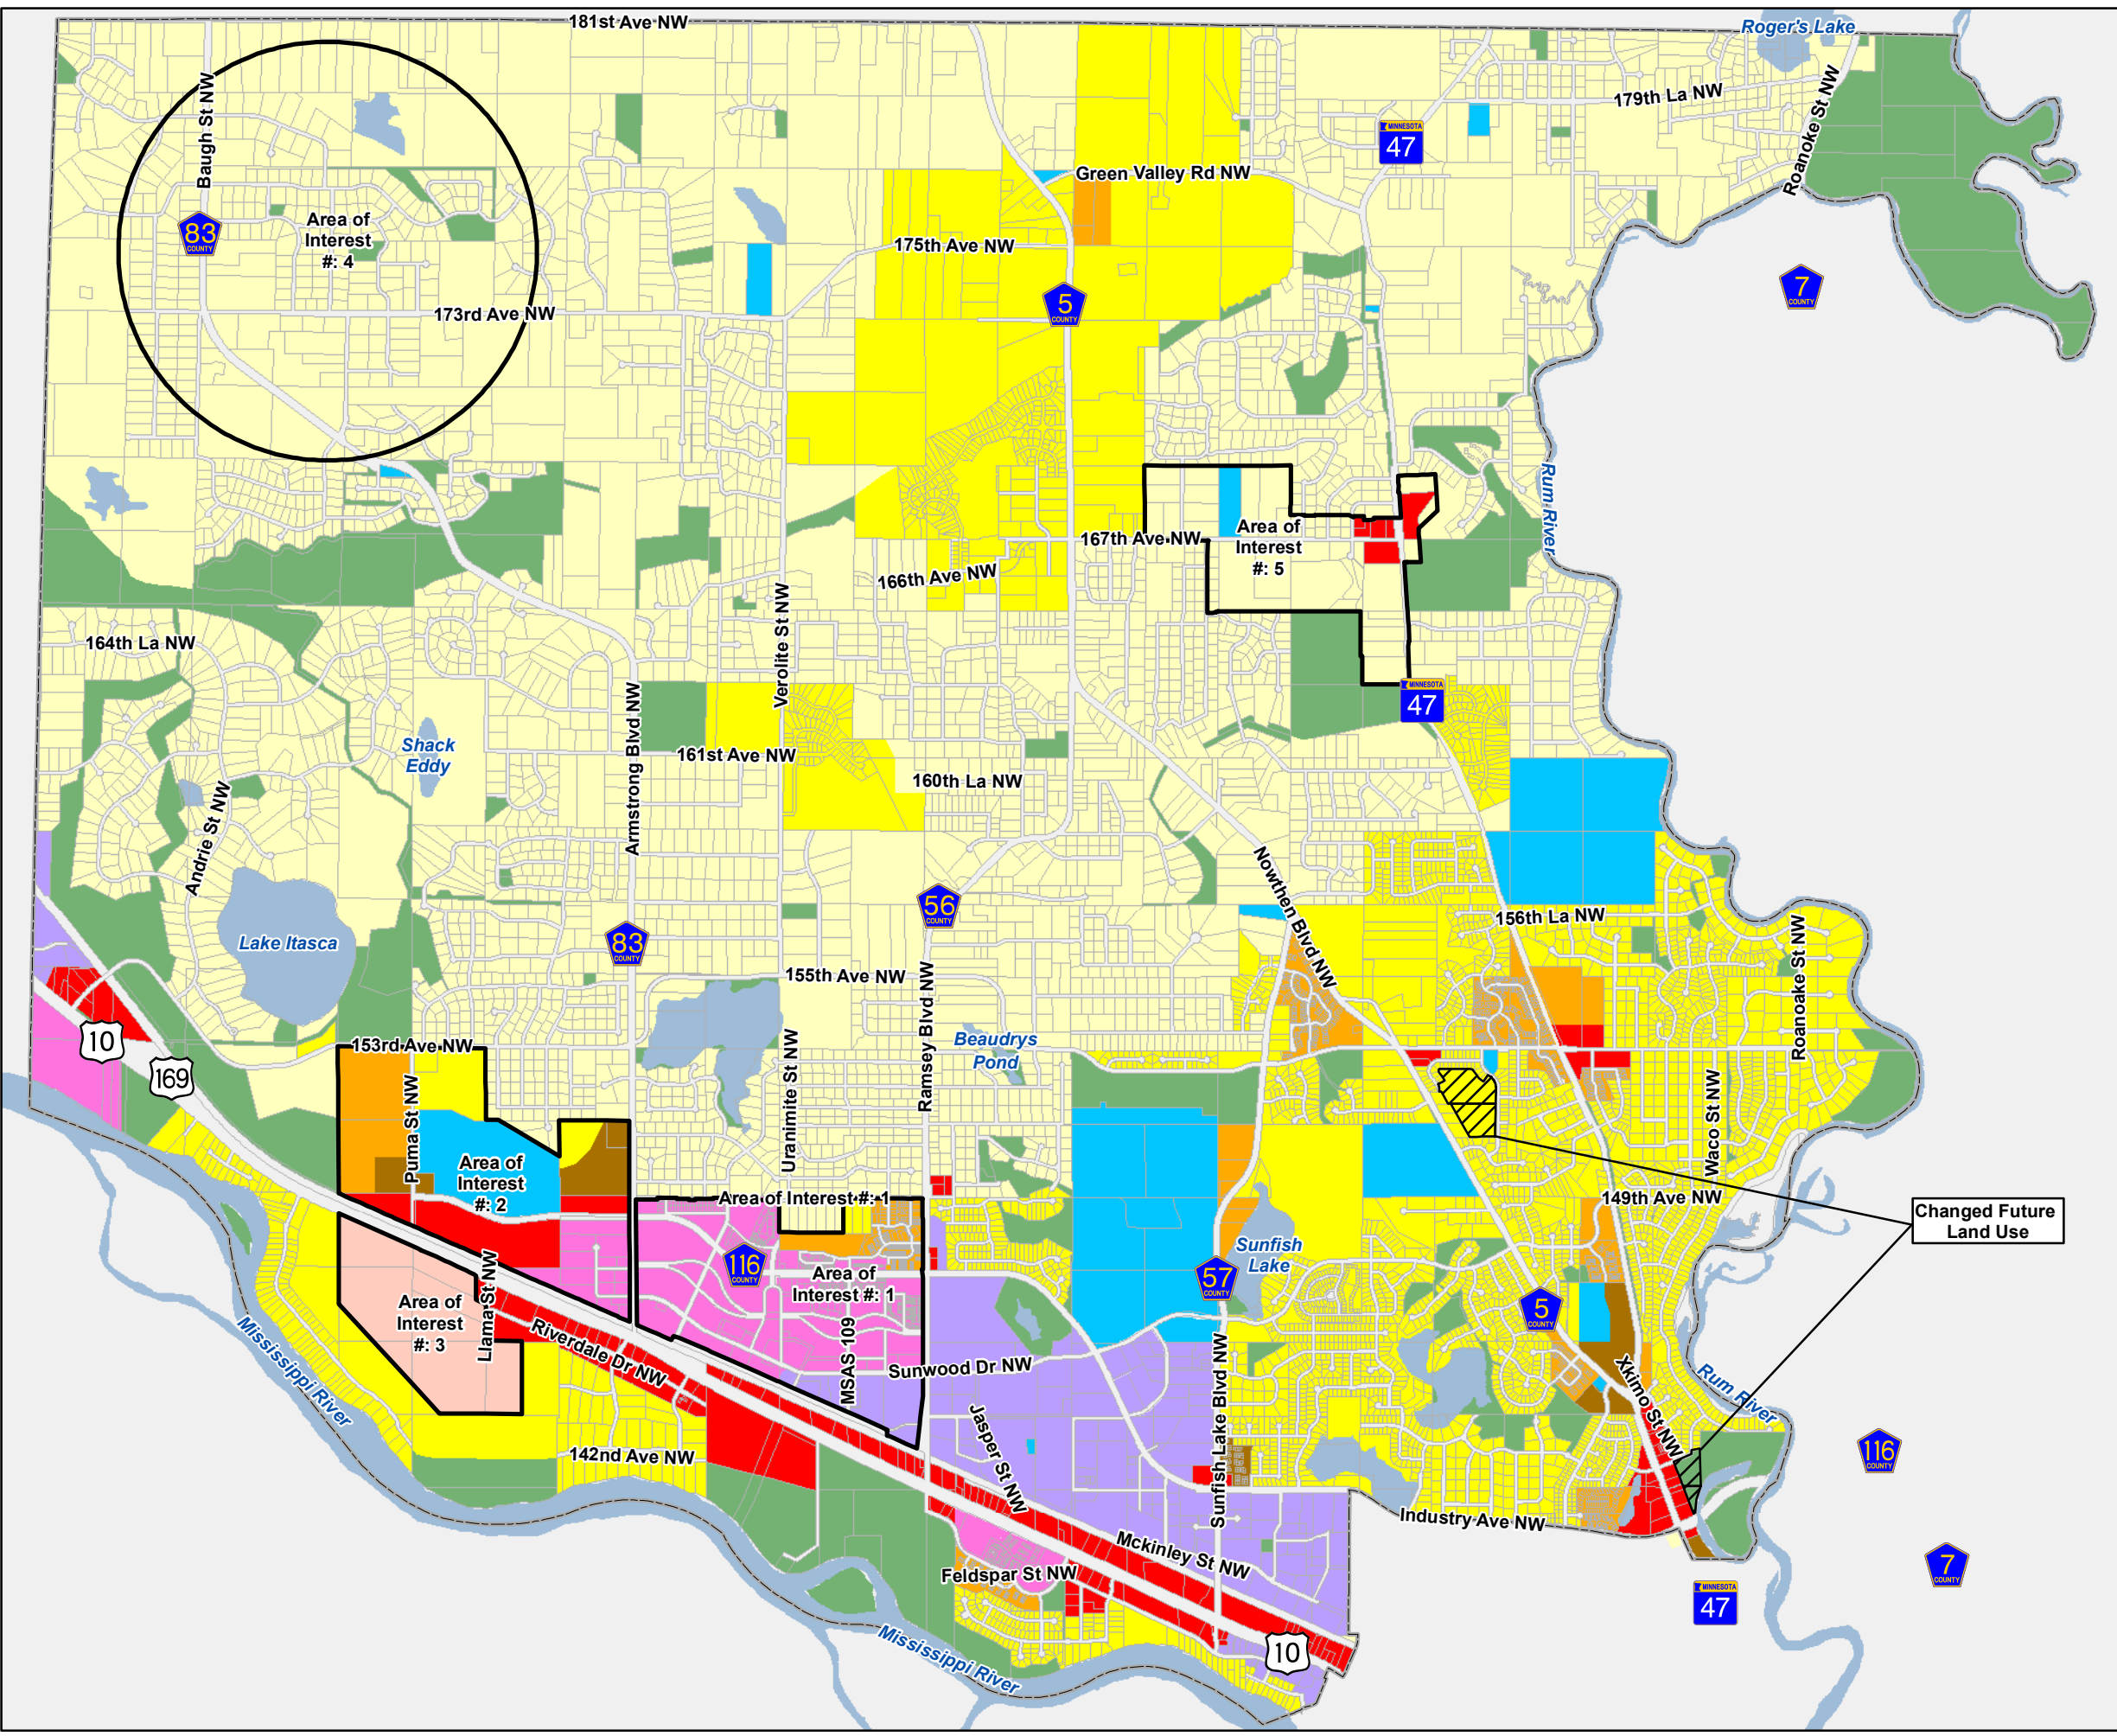

Ramsey Comprehensive Plan Future Land Use Map Ramsey, MN

- Area Of Interest
- Ramsey Boundary
- Parcel Boundary
- Lakes And Rivers
- Low Denisty Residential
- Medium Density Residential
- High Density Residential
- Office Park
- Commercial
- Business Park
- Mix Use
- Public
- Rural Developing
- Rural Preserve
- Park
- Closed Landfill

Changed Future Land Use

0 3,000 Feet