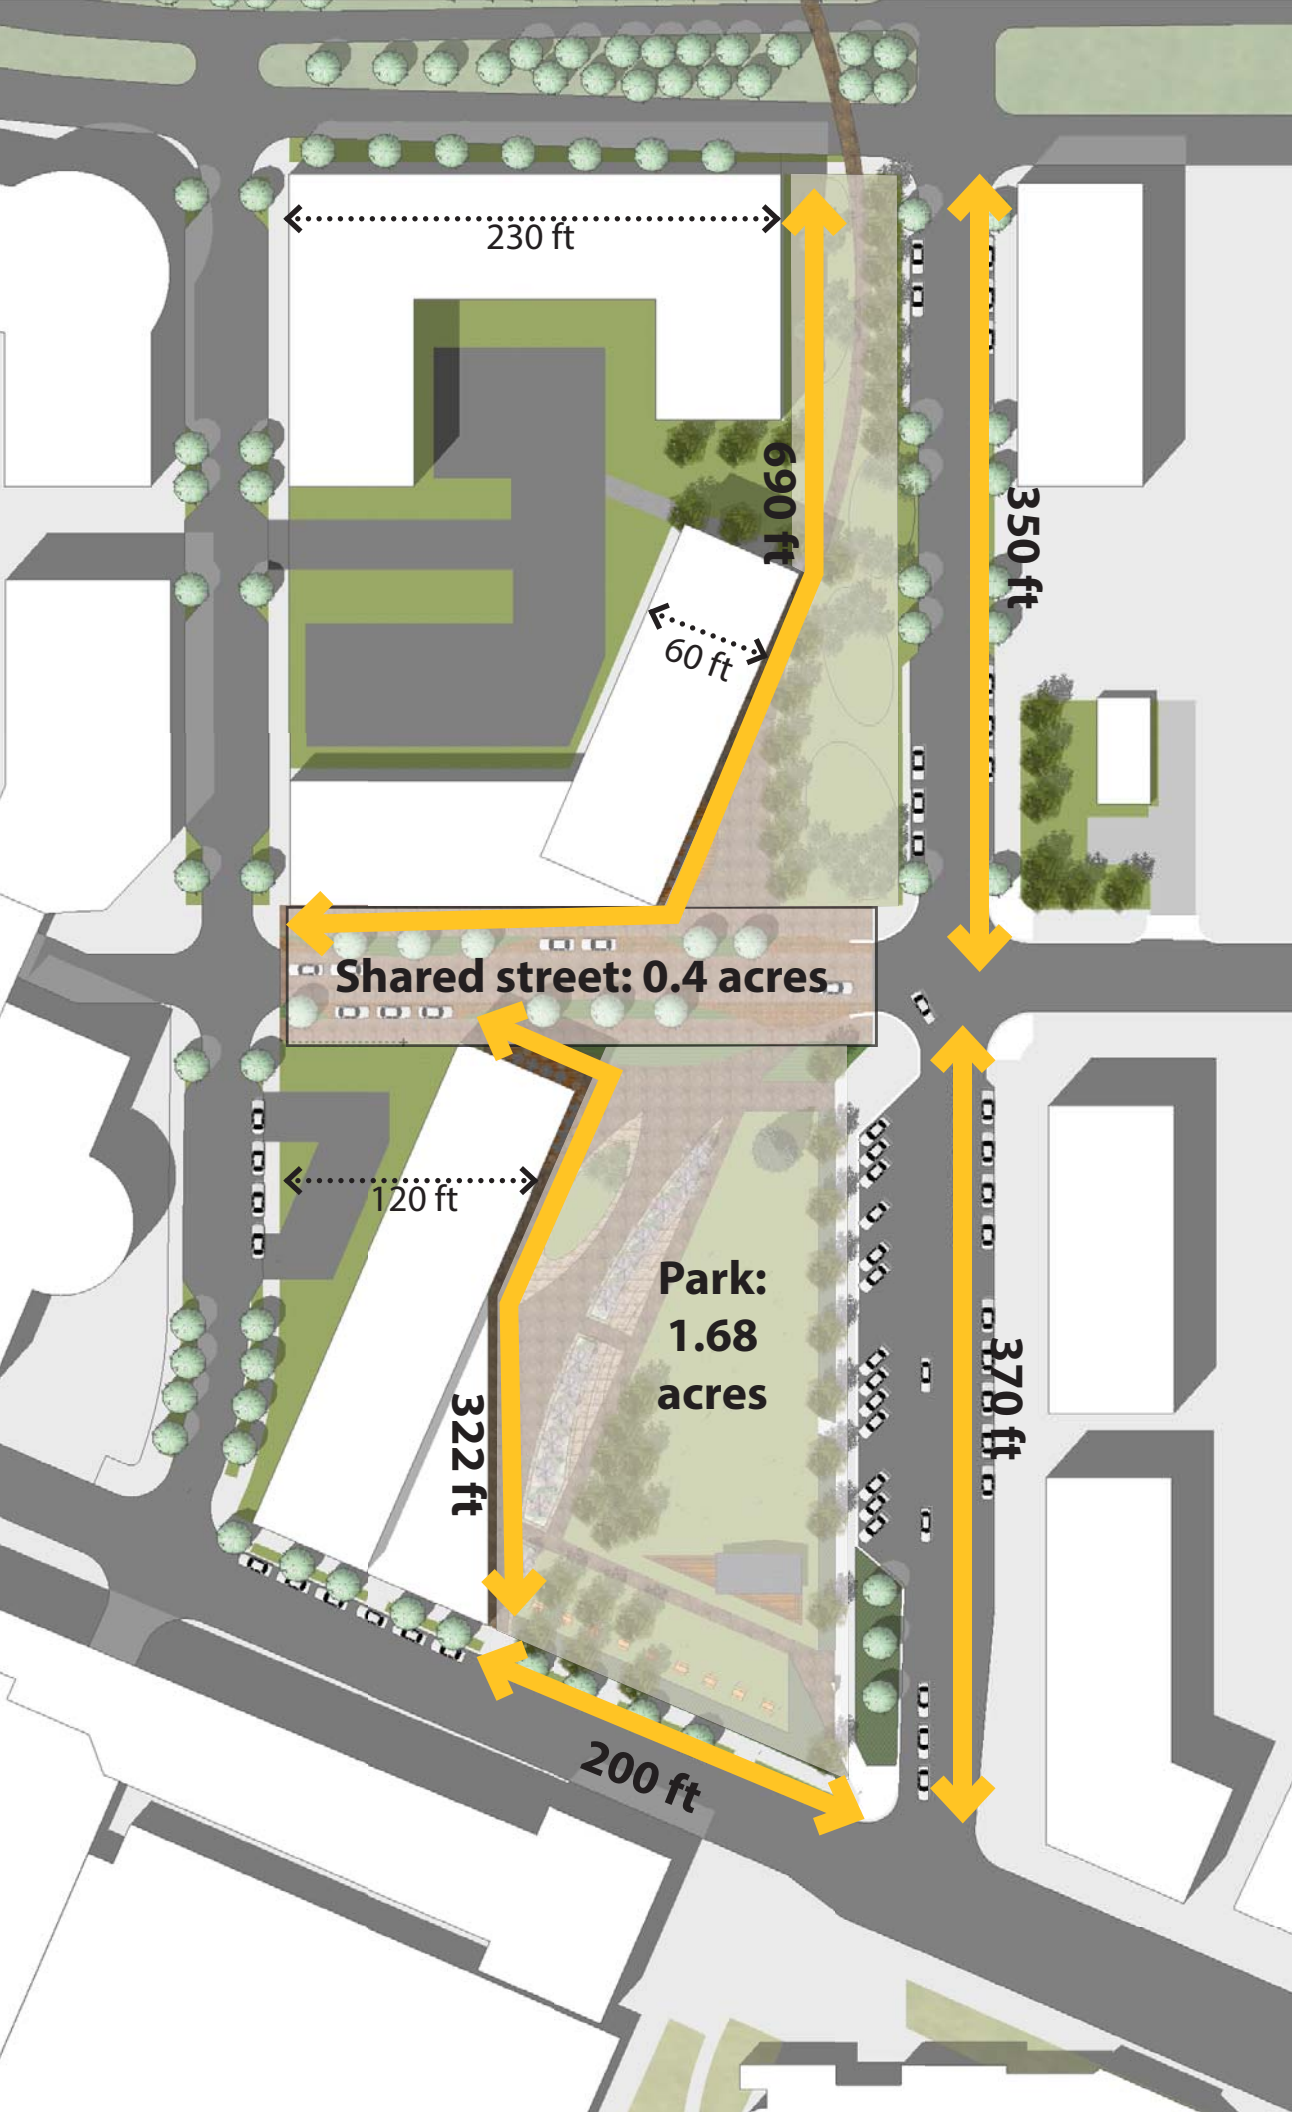

Concepts

Context

Concept 1

Concept 2

Concept 3

Forest walk, connection to lake Ramsey

Woonerf, & commercial edge

Fountain, iconic tree, & Open field

Entryway

MUNICIPAL PARK

Concepts

Context

Concept 1

Concept 2

Concept 3

Park area: 71,550 sqft
 Shared Street: 19,122 sqft
 Development: 110,688 sqft