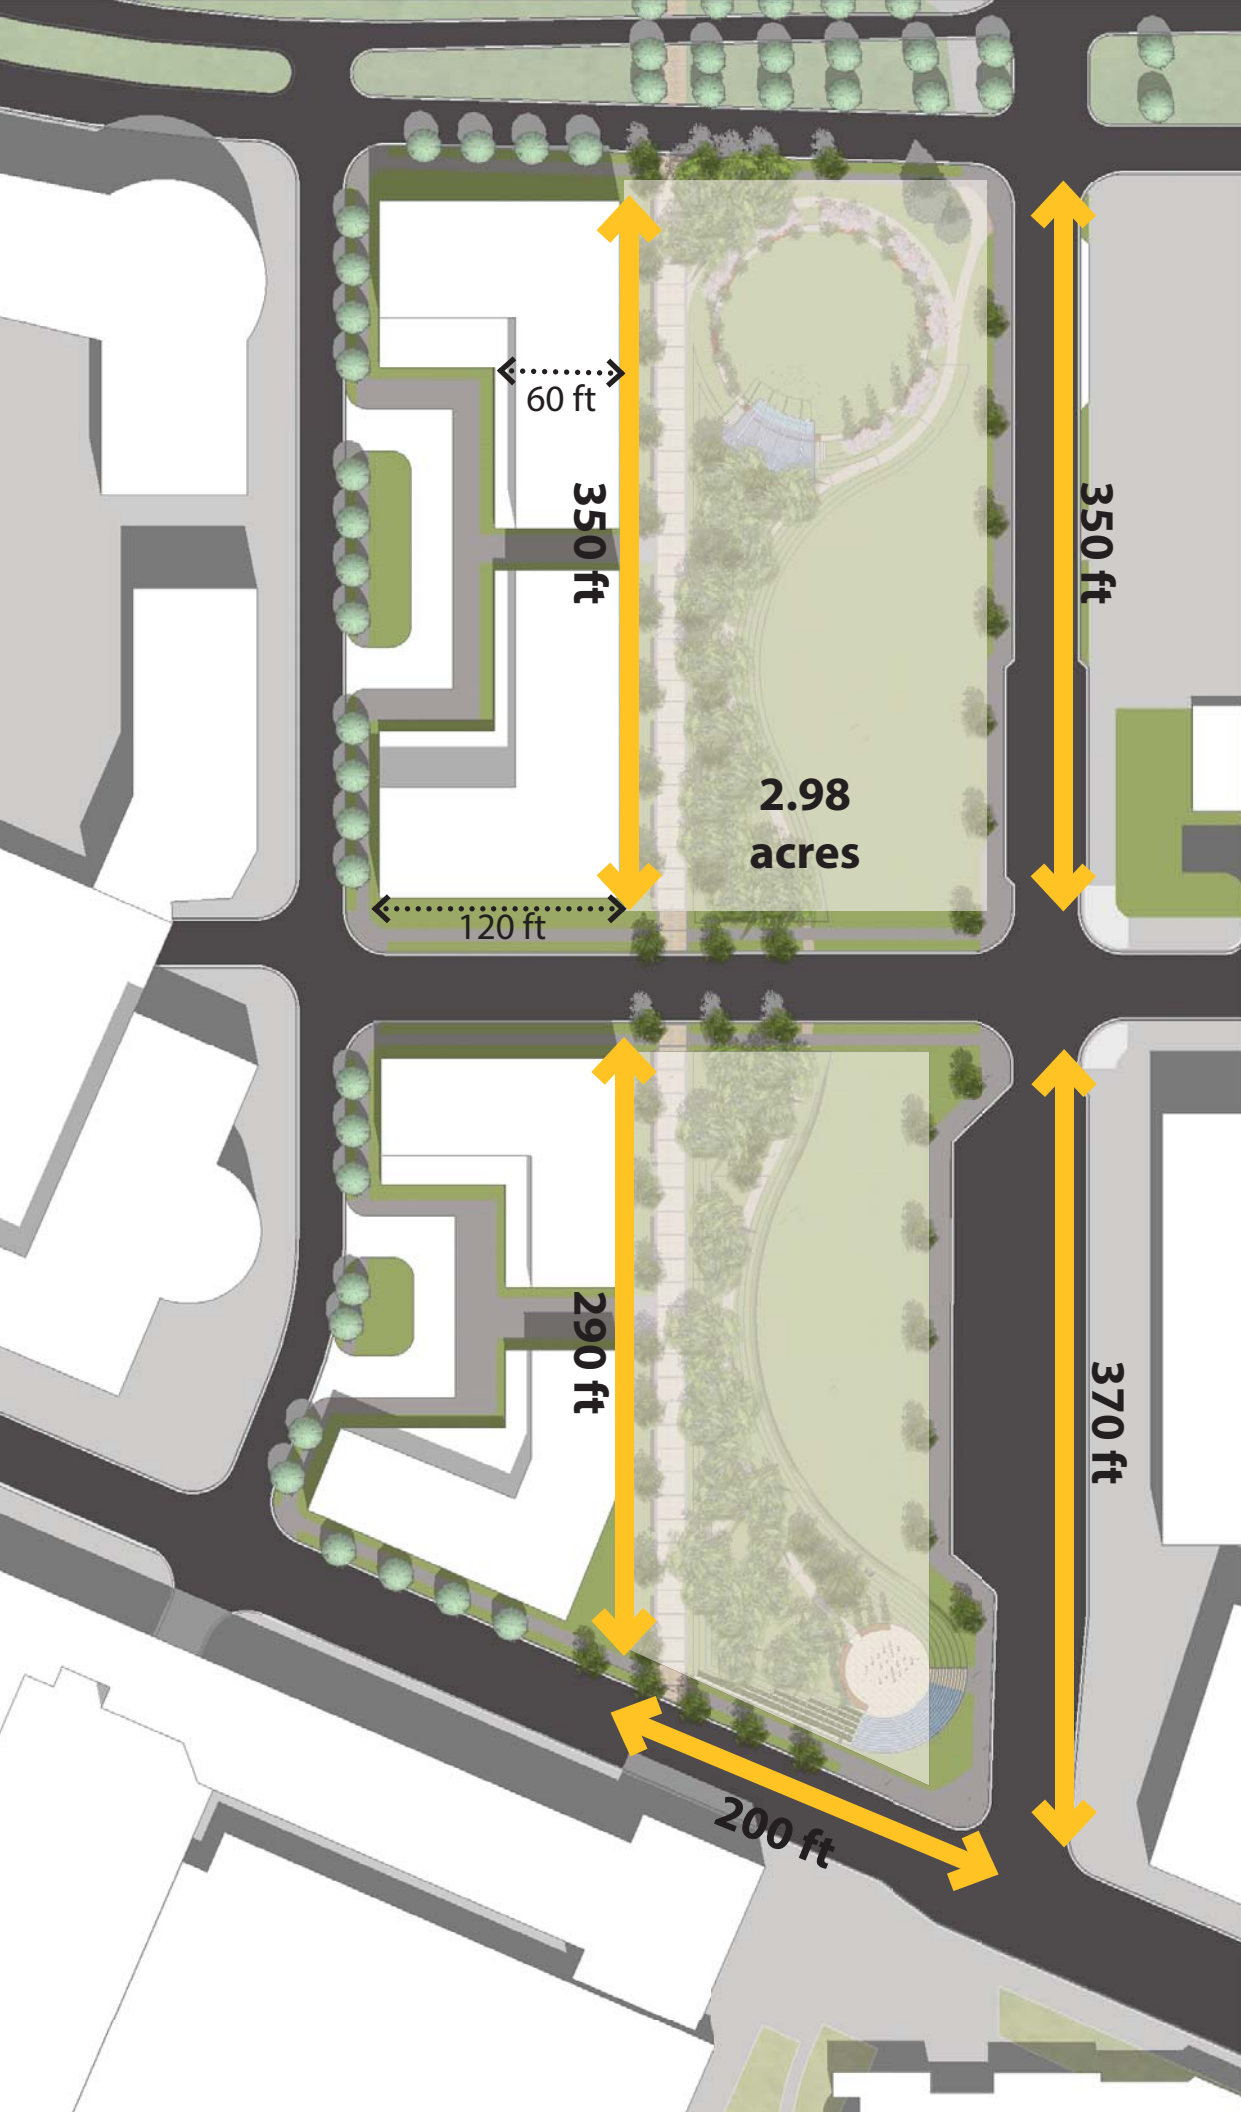

Stage

Promenade

Forest walk

Entryway

Context

Concept 1

Concept 2

Concept 3

Park area: 107,456 sqft
 Development: 74,782 sqft
 Frontage: 1,565 ft

MUNICIPAL PARK

Concepts

Context

Concept 1

Concept 2

Concept 3

MUNICIPAL PARK

Concepts

Context

Concept 1

Concept 2

Concept 3

Forest walk, connection to lake Ramsey

Woonerf, & commercial edge

Fountain, iconic tree, & Open field