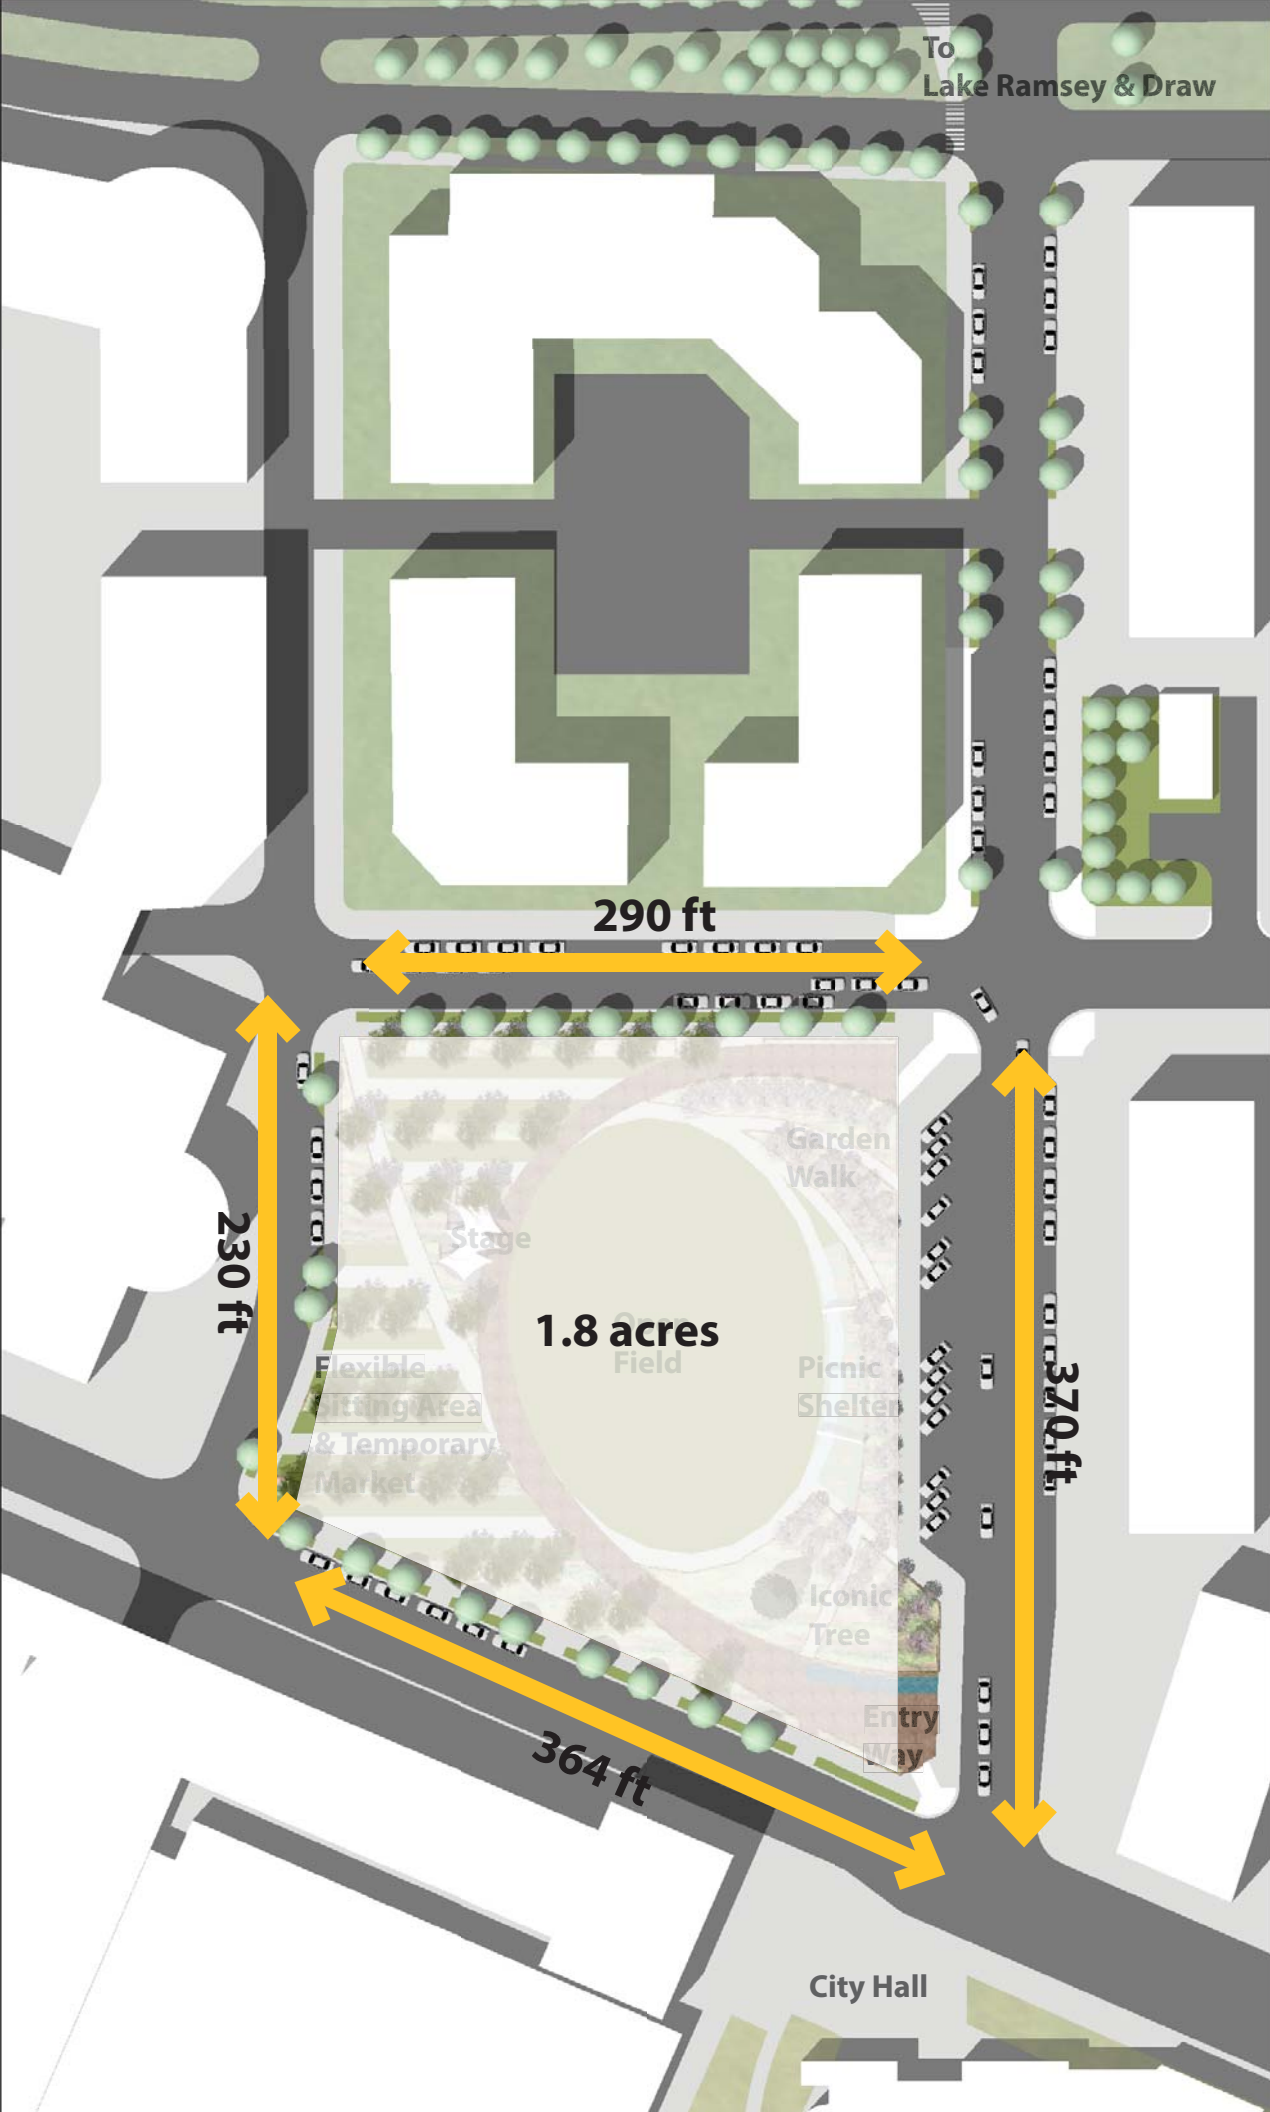

Concepts

Flexible sitting area / Temporary market

Stage

Picnic area with garden edge

Entryway

Context

Concept 1

Concept 2

Concept 3

Park area: 79,688 sqft
Development: 101,500 sqft
Frontage: 1,254 ft

MUNICIPAL PARK

Concepts

Context

Concept 1

Concept 2

Concept 3